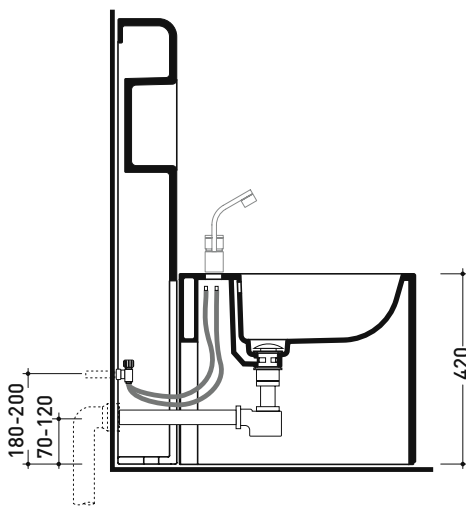

TR40 + bidet ASTRA btw (AS217)

Bidet panel with shelf
(wall fixing kit included)

Complements: Link bidet back to wall (LK217)
App bidet back to wall (AP217)
Quick bidet back to wall (QK217)
Play bidet back to wall (PY217)
AppSolution bidet back to wall (AP214)

Package dim. 103 x 17,5 x 44 cm | Weight 29 kg | Pz. Pallet n° 12

vista zenitale / zenital view

sezione longitudinale / section

vista frontale parete / wall frontal view

vista frontale / frontal view