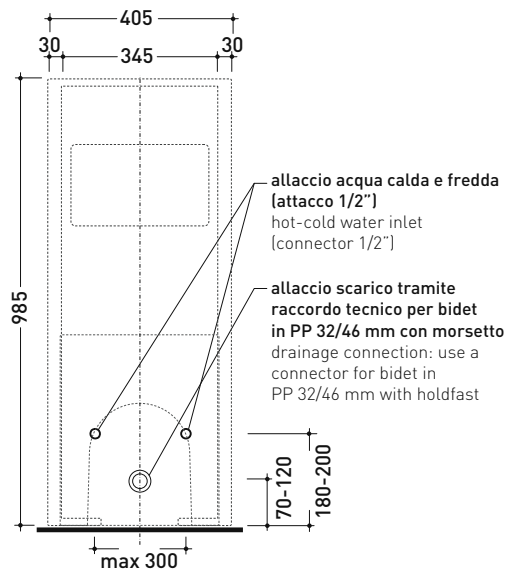

TR40 + bidet ASTRA btw (AS217)

Bidet panel with shelf
(wall fixing kit included)

Complements: Link bidet back to wall (LK217)
App bidet back to wall (AP217)
Quick bidet back to wall (QK217)
Play bidet back to wall (PY217)
AppSolution bidet back to wall (AP214)

Package dim. 103 x 17,5 x 44 cm | Weight 29 kg | Pz. Pallet n° 12

vista zenitale / zenital view

sezione longitudinale / section

vista frontale parete / wall frontal view

vista frontale / frontal view