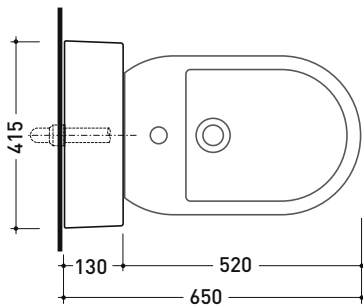

TR40 + bidet ASTRA btw (AS217)

Bidet panel with shelf
(wall fixing kit included)

Complements: Link bidet back to wall (LK217)
App bidet back to wall (AP217)
Quick bidet back to wall (QK217)
Play bidet back to wall (PY217)
AppSolution bidet back to wall (AP214)

Package dim. 103 x 17,5 x 44 cm | Weight 29 kg | Pz. Pallet n° 12

vista zenitale / zenital view

sezione longitudinale / section

vista frontale parete / wall frontal view

vista frontale / frontal view