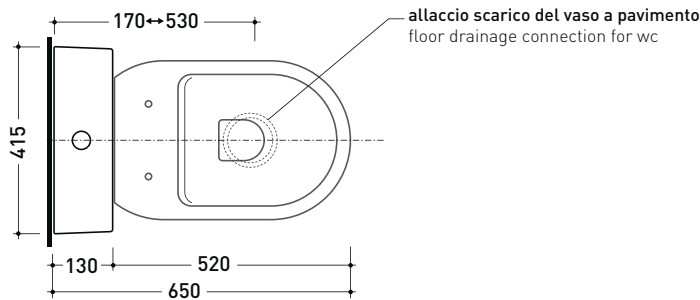

## TR38 + ASTRA Wc btw goclean® (AS117G)

Monoblock cistern with floor trap over 21 cm

(OLI 3-6 lt flushing system art. BSGE and drainage connector for floor trap art. TR38CON included)

Complements: App wc back to wall goclean (AP117G)  
 Link wc back to wall goclean (LK117G)  
 Quick wc back to wall goclean (QK117G)  
 Play wc back to wall gosilent (PY117S)  
 AppSolution wc back to wall gosilent (AP113S)  
 AppSolution wc back to wall gosilent (AP114S)

Package dim. 103 x 17,5 x 44 cm | Weight 28,3 kg | Pz. Pallet n° 12

FLOOR TRAP (S)

vista zenitale / zenital view

sezione longitudinale / section

vista frontale parete / wall frontal view