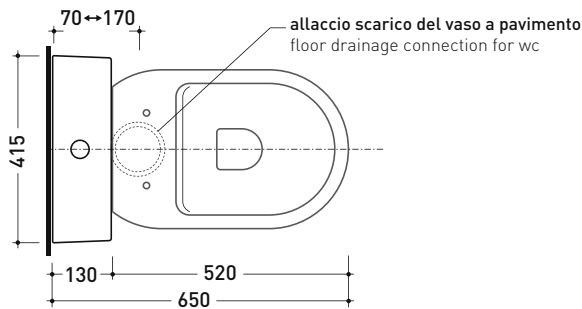

Package dim. 103 x 17,5 x 44 cm | Weight 28,3 kg | Pz. Pallet n° 12

WALL TRAP (S)

vista zenitale / zenital view

sezione longitudinale / section

sezione longitudinale / section

vista frontale parete / wall frontal view

## TR38 + ASTRA Wc btw goclean® (AS117G)

Monoblock cistern with floor trap until 21 cm

(OLI 3-6 lt flushing system art. BSGE and drainage connector for floor trap art. TR38CON included)

Complements: App wc back to wall goclean (AP117G)  
 Link wc back to wall goclean (LK117G)  
 Quick wc back to wall goclean (QK117G)  
 Play wc back to wall gosilent (PY117S)  
 AppSolution wc back to wall gosilent (AP113S)  
 AppSolution wc back to wall gosilent (AP114S)

Package dim. 103 x 17,5 x 44 cm | Weight 28,3 kg | Pz. Pallet n° 12

FLOOR TRAP (S)

vista zenitale / zenital view

sezione longitudinale / section

sezione longitudinale / section

vista frontale parete / wall frontal view

Package dim. 103 x 17,5 x 44 cm | Weight 28,3 kg | Pz. Pallet n° 12

FLOOR TRAP (S)

vista zenitale / zenital view

sezione longitudinale / section

vista frontale parete / wall frontal view