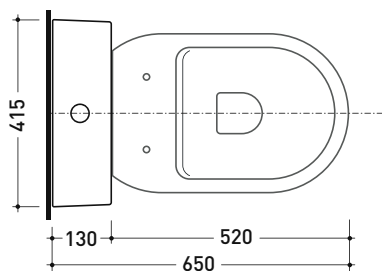

## TR38 + ASTRA Wc btw goclean® (AS117G)

Monoblock cistern with wall trap (OLI 3-6 lt flushing system art. BSGE and drainage connector for floor trap art. TR38CON included)

Complements:

- App wc back to wall goclean (AP117G)
- Link wc back to wall goclean (LK117G)
- Quick wc back to wall goclean (QK117G)
- Play wc back to wall gosilent (PY117S)
- AppSolution wc back to wall gosilent (AP113S)
- AppSolution wc back to wall gosilent (AP114S)

Package dim. 103 x 17,5 x 44 cm | Weight 28,3 kg | Pz. Pallet n° 12

WALL TRAP (S)

vista zenitale / zenital view

sezione longitudinale / section

sezione longitudinale / section

vista frontale parete / wall frontal view

Package dim. 103 x 17,5 x 44 cm | Weight 28,3 kg | Pz. Pallet n° 12

FLOOR TRAP (S)

vista zenitale / zenital view

sezione longitudinale / section

sezione longitudinale / section

vista frontale parete / wall frontal view

Package dim. 103 x 17,5 x 44 cm | Weight 28,3 kg | Pz. Pallet n° 12

FLOOR TRAP (S)

vista zenitale / zenital view

sezione longitudinale / section

vista frontale parete / wall frontal view