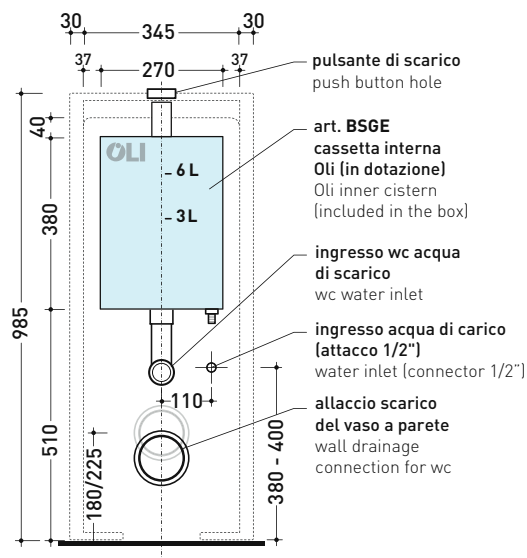

## TR38 + ASTRA Wc btw goclean® (AS117G)

Monoblock cistern with wall trap (OLI 3-6 lt flushing system art. BSGE and drainage connector for floor trap art. TR38CON included)

Complements:

- App wc back to wall goclean (AP117G)
- Link wc back to wall goclean (LK117G)
- Quick wc back to wall goclean (QK117G)
- Play wc back to wall gosilent (PY117S)
- AppSolution wc back to wall gosilent (AP113S)
- AppSolution wc back to wall gosilent (AP114S)

Package dim. 103 x 17,5 x 44 cm | Weight 28,3 kg | Pz. Pallet n° 12

WALL TRAP (S)

vista zenitale / zenital view

sezione longitudinale / section

sezione longitudinale / section

vista frontale parete / wall frontal view

## TR38 + ASTRA Wc btw goclean® (AS117G)

Monoblock cistern with floor trap until 21 cm

(OLI 3-6 lt flushing system art. BSGE and drainage connector for floor trap art. TR38CON included)

Complements: App wc back to wall goclean (AP117G)  
 Link wc back to wall goclean (LK117G)  
 Quick wc back to wall goclean (QK117G)  
 Play wc back to wall gosilent (PY117S)  
 AppSolution wc back to wall gosilent (AP113S)  
 AppSolution wc back to wall gosilent (AP114S)

Package dim. 103 x 17,5 x 44 cm | Weight 28,3 kg | Pz. Pallet n° 12

FLOOR TRAP (S)

vista zenitale / zenital view

sezione longitudinale / section

sezione longitudinale / section

vista frontale parete / wall frontal view