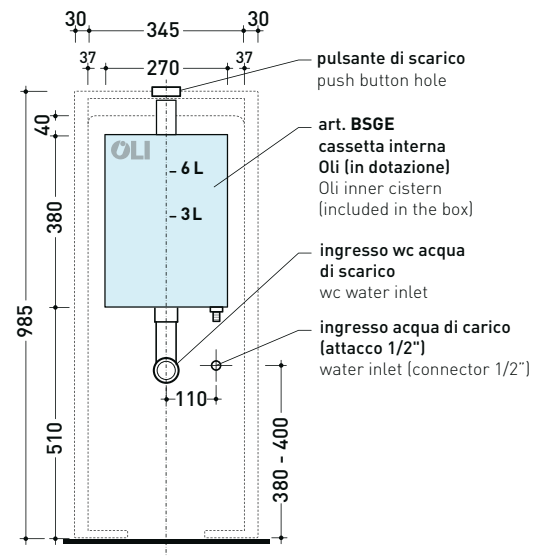

Package dim. 103 x 17,5 x 44 cm | Weight 28,3 kg | Pz. Pallet n° 12

WALL TRAP (S)

vista zenitale / zenital view

sezione longitudinale / section

sezione longitudinale / section

vista frontale parete / wall frontal view

Package dim. 103 x 17,5 x 44 cm | Weight 28,3 kg | Pz. Pallet n° 12

FLOOR TRAP (S)

vista zenitale / zenital view

sezione longitudinale / section

sezione longitudinale / section

vista frontale parete / wall frontal view

## TR38 + ASTRA Wc btw goclean® (AS117G)

Monoblock cistern with floor trap over 21 cm

(OLI 3-6 lt flushing system art. BSGE and drainage connector for floor trap art. TR38CON included)

Complements: App wc back to wall goclean (AP117G)  
 Link wc back to wall goclean (LK117G)  
 Quick wc back to wall goclean (QK117G)  
 Play wc back to wall gosilent (PY117S)  
 AppSolution wc back to wall gosilent (AP113S)  
 AppSolution wc back to wall gosilent (AP114S)

Package dim. 103 x 17,5 x 44 cm | Weight 28,3 kg | Pz. Pallet n° 12

FLOOR TRAP (S)

vista zenitale / zenital view

sezione longitudinale / section

vista frontale parete / wall frontal view