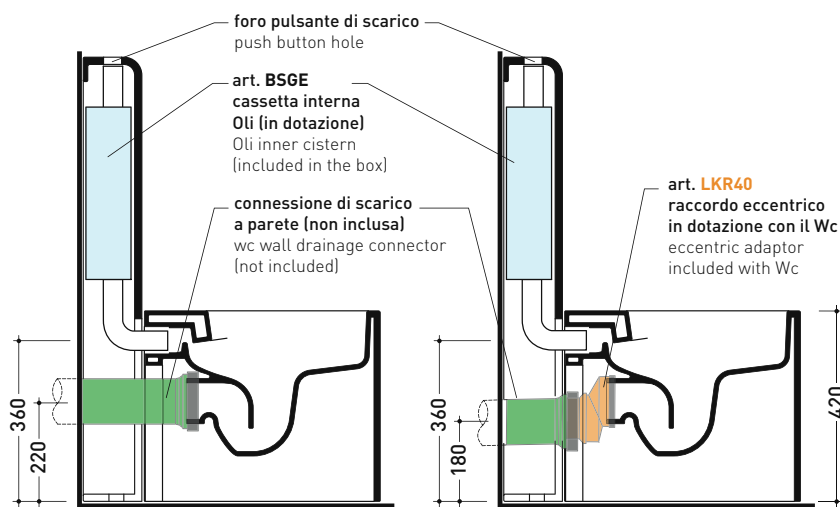

## TR38 + ASTRA Wc btw goclean® (AS117G)

Monoblock cistern with wall trap (OLI 3-6 lt flushing system art. BSGE and drainage connector for floor trap art. TR38CON included)

Complements:

- App wc back to wall goclean (AP117G)
- Link wc back to wall goclean (LK117G)
- Quick wc back to wall goclean (QK117G)
- Play wc back to wall gosilent (PY117S)
- AppSolution wc back to wall gosilent (AP113S)
- AppSolution wc back to wall gosilent (AP114S)

Package dim. 103 x 17,5 x 44 cm | Weight 28,3 kg | Pz. Pallet n° 12

WALL TRAP (S)

vista zenitale / zenital view

sezione longitudinale / section

sezione longitudinale / section

vista frontale parete / wall frontal view

## TR38 + ASTRA Wc btw goclean® (AS117G)

Monoblock cistern with floor trap until 21 cm

(OLI 3-6 lt flushing system art. BSGE and drainage connector for floor trap art. TR38CON included)

Complements: App wc back to wall goclean (AP117G)  
 Link wc back to wall goclean (LK117G)  
 Quick wc back to wall goclean (QK117G)  
 Play wc back to wall gosilent (PY117S)  
 AppSolution wc back to wall gosilent (AP113S)  
 AppSolution wc back to wall gosilent (AP114S)

Package dim. 103 x 17,5 x 44 cm | Weight 28,3 kg | Pz. Pallet n° 12

FLOOR TRAP (S)

vista zenitale / zenital view

sezione longitudinale / section

sezione longitudinale / section

vista frontale parete / wall frontal view