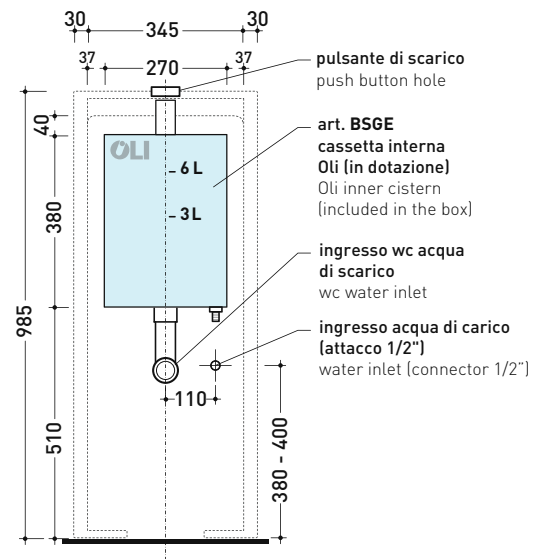

Package dim. 103 x 17,5 x 44 cm | Weight 28,3 kg | Pz. Pallet n° 12

WALL TRAP (S)

vista zenitale / zenital view

sezione longitudinale / section

sezione longitudinale / section

vista frontale parete / wall frontal view

Package dim. 103 x 17,5 x 44 cm | Weight 28,3 kg | Pz. Pallet n° 12

FLOOR TRAP (S)

vista zenitale / zenital view

sezione longitudinale / section

sezione longitudinale / section

vista frontale parete / wall frontal view

## TR38 + ASTRA Wc btw goclean® (AS117G)

Monoblock cistern with floor trap over 21 cm

(OLI 3-6 lt flushing system art. BSGE and drainage connector for floor trap art. TR38CON included)

Complements: App wc back to wall goclean (AP117G)  
 Link wc back to wall goclean (LK117G)  
 Quick wc back to wall goclean (QK117G)  
 Play wc back to wall gosilent (PY117S)  
 AppSolution wc back to wall gosilent (AP113S)  
 AppSolution wc back to wall gosilent (AP114S)

Package dim. 103 x 17,5 x 44 cm | Weight 28,3 kg | Pz. Pallet n° 12

FLOOR TRAP (S)

vista zenitale / zenital view

sezione longitudinale / section

vista frontale parete / wall frontal view