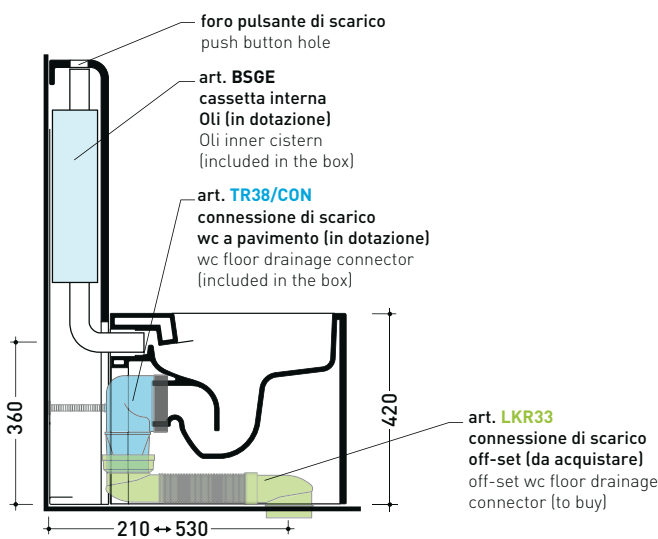

## TR38 + ASTRA Wc btw goclean® (AS117G)

Monoblock cistern with floor trap until 21 cm

(OLI 3-6 lt flushing system art. BSGE and drainage connector for floor trap art. TR38CON included)

Complements: App wc back to wall goclean (AP117G)  
 Link wc back to wall goclean (LK117G)  
 Quick wc back to wall goclean (QK117G)  
 Play wc back to wall gosilent (PY117S)  
 AppSolution wc back to wall gosilent (AP113S)  
 AppSolution wc back to wall gosilent (AP114S)

Package dim. 103 x 17,5 x 44 cm | Weight 28,3 kg | Pz. Pallet n° 12

FLOOR TRAP (S)

vista zenitale / zenital view

sezione longitudinale / section

sezione longitudinale / section

vista frontale parete / wall frontal view

## TR38 + ASTRA Wc btw goclean® (AS117G)

Monoblock cistern with floor trap over 21 cm

(OLI 3-6 lt flushing system art. BSGE and drainage connector for floor trap art. TR38CON included)

Complements: App wc back to wall goclean (AP117G)  
 Link wc back to wall goclean (LK117G)  
 Quick wc back to wall goclean (QK117G)  
 Play wc back to wall gosilent (PY117S)  
 AppSolution wc back to wall gosilent (AP113S)  
 AppSolution wc back to wall gosilent (AP114S)

Package dim. 103 x 17,5 x 44 cm | Weight 28,3 kg | Pz. Pallet n° 12

FLOOR TRAP (S)

vista zenitale / zenital view

sezione longitudinale / section

vista frontale parete / wall frontal view