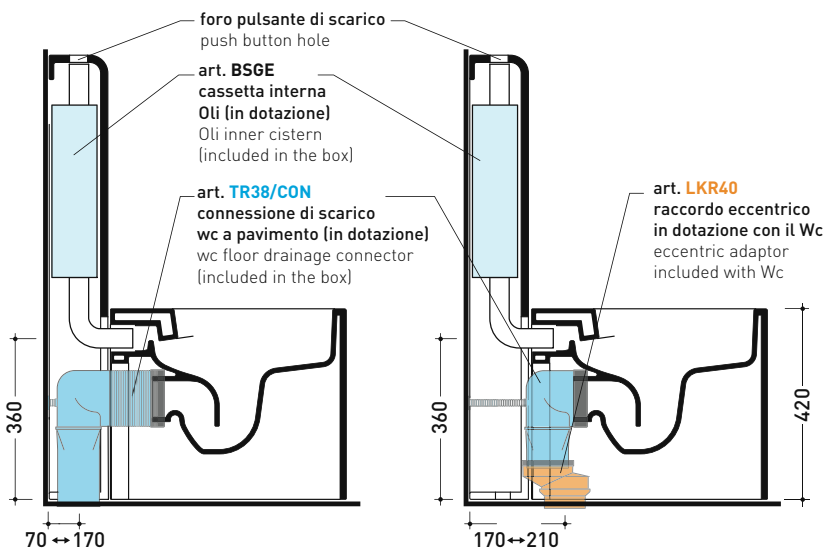

## TR38 + ASTRA Wc btw goclean® (AS117G)

Monoblock cistern with wall trap (OLI 3-6 lt flushing system art. BSGE and drainage connector for floor trap art. TR38CON included)

Complements:

- App wc back to wall goclean (AP117G)
- Link wc back to wall goclean (LK117G)
- Quick wc back to wall goclean (QK117G)
- Play wc back to wall gosilent (PY117S)
- AppSolution wc back to wall gosilent (AP113S)
- AppSolution wc back to wall gosilent (AP114S)

## TR38 + ASTRA Wc btw goclean® (AS117G)

Monoblock cistern with floor trap until 21 cm

(OLI 3-6 lt flushing system art. BSGE and drainage connector for floor trap art. TR38CON included)

Complements: App wc back to wall goclean (AP117G)  
 Link wc back to wall goclean (LK117G)  
 Quick wc back to wall goclean (QK117G)  
 Play wc back to wall gosilent (PY117S)  
 AppSolution wc back to wall gosilent (AP113S)  
 AppSolution wc back to wall gosilent (AP114S)

Package dim. 103 x 17,5 x 44 cm | Weight 28,3 kg | Pz. Pallet n° 12

FLOOR TRAP (S)

vista zenitale / zenital view

sezione longitudinale / section

sezione longitudinale / section

vista frontale parete / wall frontal view

## TR38 + ASTRA Wc btw goclean® (AS117G)

Monoblock cistern with floor trap over 21 cm

(OLI 3-6 lt flushing system art. BSGE and drainage connector for floor trap art. TR38CON included)

Complements: App wc back to wall goclean (AP117G)  
 Link wc back to wall goclean (LK117G)  
 Quick wc back to wall goclean (QK117G)  
 Play wc back to wall gosilent (PY117S)  
 AppSolution wc back to wall gosilent (AP113S)  
 AppSolution wc back to wall gosilent (AP114S)