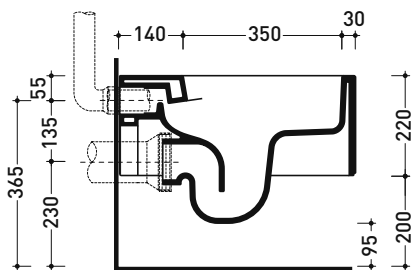

Package dim. **cm** | Weight **19,5 kg** | Pz. Pallet n° **15**

CE UNI EN 997

Dop-No997

Flaminia does not recommend combining this toilet model with rapid-flow/flushometer systems or traditional high tanks

vista zenitale / zenital view

vista laterale / lateral view

sezione longitudinale / section

art. 9008  
 kit di fissaggio  
 Fischer (in dotazione)  
 Fischer fixing kit  
 (included in the box)

vista retro / back view