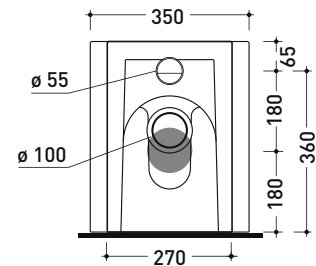

Package dim.

Weight 30 kg

Pz. Pallet n° 15

CE UNI EN 997

Dop-No997

Flaminia does not recommend combining this toilet model with rapid-flow/flushometer systems or traditional high tanks

vista zenitale / zenital view

vista laterale / lateral view

vista retro / back view

**NOTICE: floor fixing by silicone**

sezione longitudinale / section

art. LK1012 (LKR90+LKR40)  
connessioni di scarico  
(in dotazione)  
drainage connector  
(included in the box)