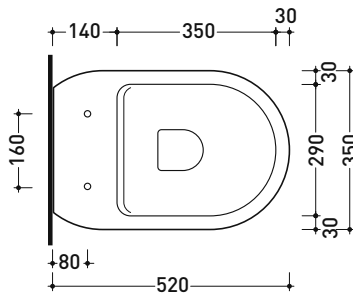

Package dim. **cm** | Weight **19,5 kg** | Pz. Pallet n° **15**

CE UNI EN 997

Dop-No997

Flaminia does not recommend combining this toilet model with rapid-flow/flushometer systems or traditional high tanks