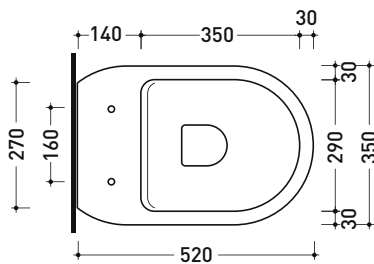

Package dim.

Weight 30 kg

Pz. Pallet n° 15

CE UNI EN 997

Dop-No997

Flaminia does not recommend combining this toilet model with rapid-flow/flushometer systems or traditional high tanks

vista zenitale / zenital view

vista laterale / lateral view

vista retro / back view

**NOTICE: floor fixing by silicone**

sezione longitudinale / section

art. LK1012 (LKR90+LKR40)  
connessioni di scarico  
(in dotazione)  
drainage connector  
(included in the box)