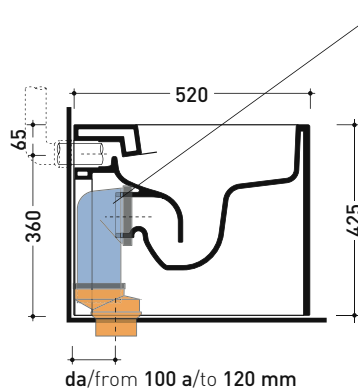

Package dim.

Weight 30 kg

Pz. Pallet n° 15

CE UNI EN 997

Dop-No997

Flaminia does not recommend combining this toilet model with rapid-flow/flushometer systems or traditional high tanks

vista zenitale / zenital view

vista laterale / lateral view

vista retro / back view

**NOTICE: floor fixing by silicone**

sezione longitudinale / section

art. LK1012 (LKR90+LKR40)  
connessioni di scarico  
(in dotazione)  
drainage connector  
(included in the box)