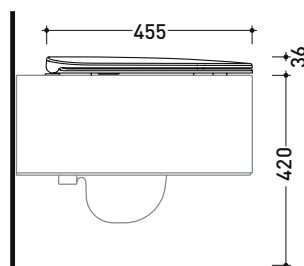

Package dim. cm | Weight 2 kg | Pz. Pallet n° -

art. AS117G - AS117RG  
vista zenitale / zenital view

art. AS118G  
vista zenitale / zenital view

art. AS117G - AS117RG  
vista laterale / lateral view

art. AS118G  
vista laterale / lateral view

sizes in mm