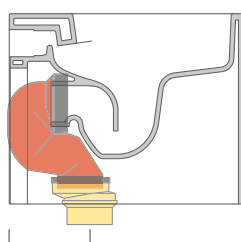

LK1820 (SET: LKRS+LKR20)

da/from 180 a/to 200 mm