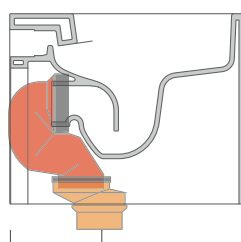

da/from 200 a/to 220 mm

**LK2233** (SET: LKR90+LKR33)

da/from 220 a/to 440\* mm

**ATTENTION: THE DRAINAGE CONNECTORS ARE NOT INCLUDED**