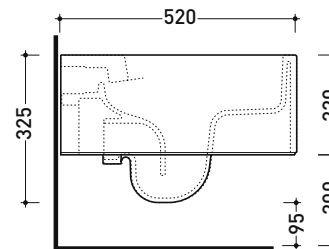

Package dim. **cm** | Weight **19,5 kg** | Pz. Pallet n° **15**

CE UNI EN 997

Dop-No997

Flaminia does not recommend combining this toilet model with rapid-flow/flushometer systems or traditional high tanks

vista zenitale / zenital view

vista laterale / lateral view

sezione longitudinale / section

art. 9008  
 kit di fissaggio  
 Fischer (in dotazione)  
 Fischer fixing kit  
 (included in the box)

vista retro / back view