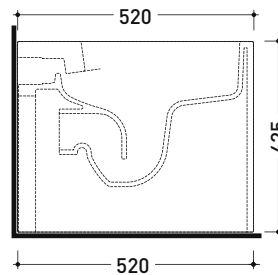

Package dim.

Weight 30 kg

Pz. Pallet n° 15

CE UNI EN 997

Dop-No997

Flaminia does not recommend combining this toilet model with rapid-flow/flushometer systems or traditional high tanks

vista zenitale / zenital view

vista laterale / lateral view

vista retro / back view

**NOTICE: floor fixing by silicone**

sezione longitudinale / section

art. LK1012 (LKR90+LKR40)  
connessioni di scarico  
(in dotazione)  
drainage connector  
(included in the box)