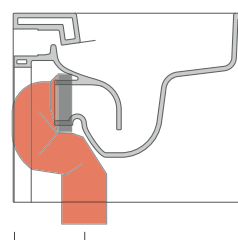

LK1618 (SET: LKRS)

da/from 160 a/to 180 mm