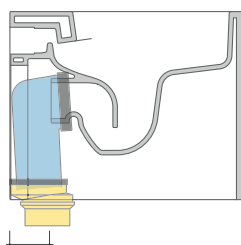

connessioni di scarico  
 da acquistare  
 separatamente  
 drainage connector  
 to be purchased separately

da/from 50 a/to 440 mm

sezione longitudinale / section

**NOTICE: floor fixing by silicone**

## KIT SUITABLE FOR FLOOR TRAP

**LKR90** (SET: LKR90)

da/from 50 a/to 80 mm

**LK8010** (SET: LKR90+LKR20)

da/from 80 a/to 100 mm

**LK1012** (SET: LKR90+LKR40)

da/from 100 a/to 120 mm

**LK1214** (SET: LKRS+LKR40)