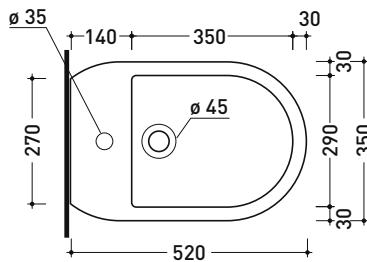

AS217

Back to wall single-hole bidet

• with overflow • without / with three tap hole on demand

Complements: **Niagara panel bidet (TR40)**
Line taps bidet: ONE - NOKÉ - SI - FOLD - X1 - STIL
Line accessories: TWO - HOOP - FOLD

Technical accessories:
Short chrome siphon for bidet (SIFB/CR)
Stop & Go drain (PLSG)
Stop&Go CERAMIC drain (PLCE)
Two piece set chrome tap filters (RF026)

Package dim.

Weight 27,5 kg

Pz. Pallet n° 15

UNI EN 14528 - CL20 Dop-No14528

vista zenitale / zenital view