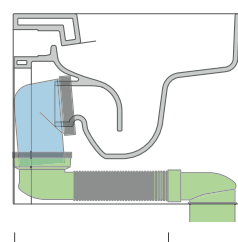

## KIT SUITABLE FOR FLOOR TRAP

**LKR90** (SET: LKR90)

da/from 50 a/to 80 mm

**LK8010** (SET: LKR90+LKR20)

da/from 80 a/to 100 mm

**LK1012** (SET: LKR90+LKR40)

da/from 100 a/to 120 mm

**LK1214** (SET: LKRS+LKR40)

da/from 120 a/to 140 mm

**LK1416** (SET: LKRS+LKR20)

da/from 140 a/to 160 mm

**LK1618** (SET: LKRS)

da/from 160 a/to 180 mm

**LK1820** (SET: LKRS+LKR20)

da/from 180 a/to 200 mm

**LK2022** (SET: LKRS+LKR40)

da/from 200 a/to 220 mm

**LK2233** (SET: LKR90+LKR33)

da/from 220 a/to 440\* mm

**ATTENTION: THE DRAINAGE CONNECTORS ARE NOT INCLUDED**