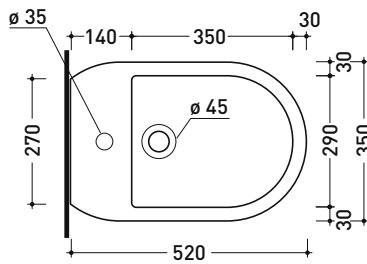

AS217

Back to wall single-hole bidet

• WITH OVERFLOW • WITHOUT TAP HOLE ON DEMAND

Complements: **Niagara panel bidet (TR40)**
Line taps bidet: ONE - NOKÈ - SI - FOLD - X1
Line accessories: TWO - HOOP - NOKÈ - FOLD

Technical accessories:
Short chrome siphon for bidet (SIFB/CR)
Stop & Go drain (PLSG)
Stop&Go CERAMIC drain (PLCE)
Two piece set chrome tap filters (RF026)

Package dim. | Weight **27,5 kg** | Pz. Pallet n° **15**

UNI EN 14528 - CL20 Dop-No14528

vista zenitale / zenital view

vista laterale / lateral view

NOTICE: floor fixing by silicone

sezione longitudinale / section

vista retro / back view

sizes in mm

CERAMIC: glossy finish