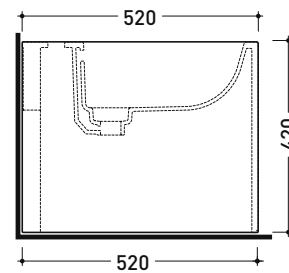

AS217

Back to wall single-hole bidet

• WITH OVERFLOW • WITHOUT TAP HOLE ON DEMAND

Complements: **Niagara panel bidet (TR40)**
Line taps bidet: ONE - NOKÈ - SI - FOLD - X1
Line accessories: TWO - HOOP - NOKÈ - FOLD

Technical accessories:
Short chrome siphon for bidet (SIFB/CR)
Stop & Go drain (PLSG)
Stop&Go CERAMIC drain (PLCE)
Two piece set chrome tap filters (RF026)

Package dim. | Weight **27,5 kg** | Pz. Pallet n° **15**

UNI EN 14528 - CL20 Dop-No14528

vista zenitale / zenital view

vista laterale / lateral view

NOTICE: floor fixing by silicone

sezione longitudinale / section

vista retro / back view

sizes in mm

CERAMIC: glossy finish