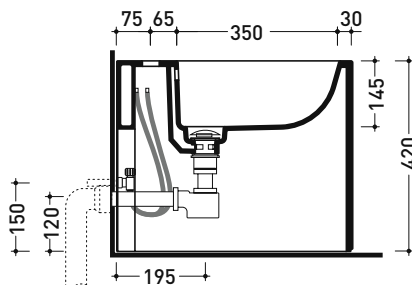

Technical accessories:
Short chrome siphon for bidet (SIFB/CR)
Stop & Go drain (PLSG)
Stop&Go CERAMIC drain (PLCE)
Two piece set chrome tap filters (RF026)

Package dim. | Weight **27,5 kg** | Pz. Pallet n° **15**

UNI EN 14528 - CL20 Dop-No14528

vista zenitale / zenital view

vista laterale / lateral view

NOTICE: floor fixing by silicone

sezione longitudinale / section

vista retro / back view

sizes in mm

CERAMIC: glossy finish