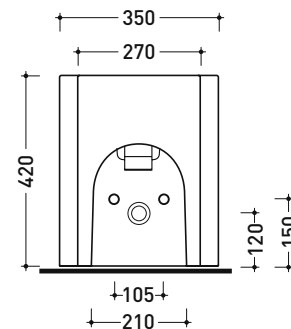

Technical accessories:
Short chrome siphon for bidet (SIFB/CR)
Stop & Go drain (PLSG)
Stop&Go CERAMIC drain (PLCE)
Two piece set chrome tap filters (RF026)

Package dim. | Weight **27,5 kg** | Pz. Pallet n° **15**

UNI EN 14528 - CL20 Dop-No14528

vista zenitale / zenital view

vista laterale / lateral view

NOTICE: floor fixing by silicone

sezione longitudinale / section

vista retro / back view

sizes in mm

CERAMIC: glossy finish