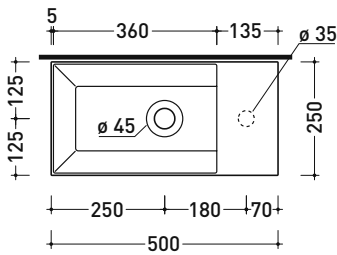

AP5025DX AppLight 5025

Wall-hung basin 50x25 cm with RIGHT tap ledge

• without overflow • arranged for single-tap hole

Complements: **Chromed towel holder (PMW60)**
Line taps basin: ONE - NOKÉ - SI - FOLD - X1
Line accessories: TWO - HOOP - NOKÉ - FOLD

Technical accessories: **Chrome siphon (SIFL/CR) - Telescopic chrome siphon (SIFL066)**
Chrome waste with automatic integrated overflow (PLTPCR)
Waste with automatic integrated overflow and ceramic cover (PLTPCE)
Stop & Go drain (PLSG)
CERAMIC Stop & Go drain (PLCE)
Two piece set chrome tap filters (RF026)
Fixing kit for wall (9002)

Package dim.

Weight kg

Pz. Pallet n° -

CE UNI EN 14688 - CL00 Dop-No14688

vista zenitale / zenital view