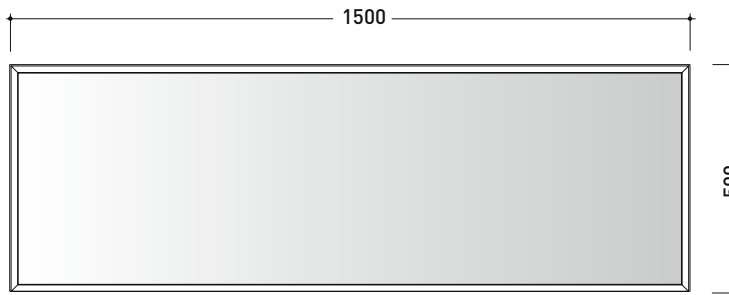

AP150

Reversilbe mirror cm 150x50 with frame and LED lighting on the inside edge

Complements: BOX furniture
FORTY6 shelves
FILO furniture
KUBICA furniture
DENVER furniture

Package dim. cm | Weight 14,5 kg | Pz. Pallet n° -

WHILE STOCKS LAST

vista frontale / frontal view