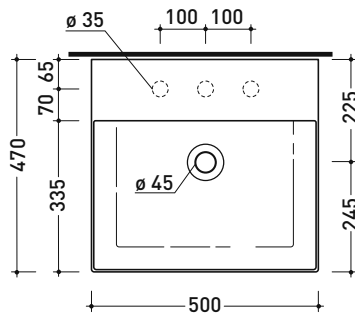

AP5047 AppLight 5047

Countertop - wall hung basin 50x47 cm

• with overflow • arranged for three tap holes

Complements: **Line taps basin:** ONE - NOKÉ - SI - FOLD - X1
Line accessories: TWO - HOOP - NOKÉ - FOLD

Technical accessories: **Chrome siphon (SIFL/CR) - Telescopic chrome siphon (SIFL066)**
Stop & Go drain (PLSG)
CERAMIC Stop & Go drain (PLCE)
Two piece set chrome tap filters (RF026)
Fixing kit for wall (9002)

Package dim. | Weight 13,5 kg | Pz. Pallet n° -

CE UNI EN 14688 - CL20 Dop-No14688

vista zenitale / zenital view

foro consigliato sul piano
suggested hole on the top