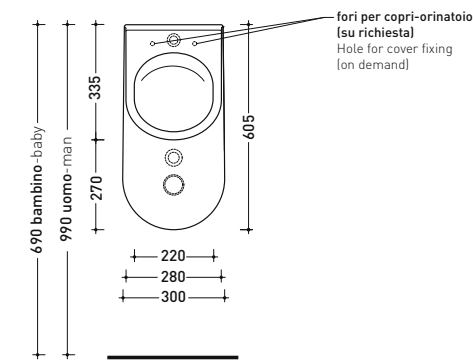

AP28G

Wall-mounted urinal **goclean** (wall fixing kit art. 9007 and siphon art. KYCON included) **holes for cover upon request**

Complements: **thermosetting soft-closing cover suitable for urinal (AP28CW03)**
Ceramic cover suitable for urinal (CFCE)
One concealed automatic rapid-flow lever (112540)
Line accessories: TWO - HOOP - NOKÉ - FOLD

Technical accessories: **SANITARBLOCK pre-assembled frame for wall-hung urinal (136179)**
Concealed pre-installation for EQUA URINAL plate (879123)
EQUA URINAL AC infrared sensor fluxometer (879120)

Package dim. **cm** | Weight **17,5 kg** | Pz. Pallet n° **24**

CE UNI EN 13407 Dop-No13407

vista frontale / frontal view