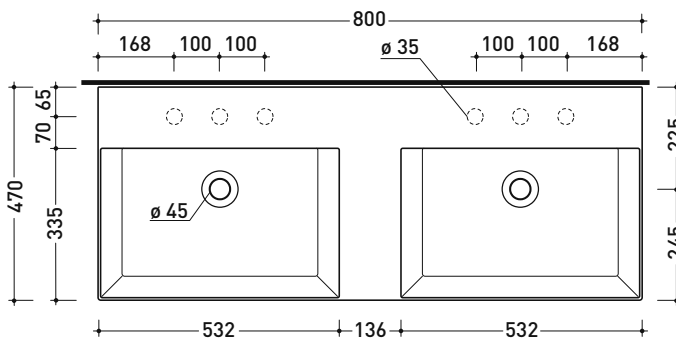

AP120L AppLight 120

Countertop - wall hung basin 120x47 cm with double basin

• with overflow • arranged for two/six tap holes

Complements: **Line taps basin:** ONE - NOKÉ - SI - FOLD - X1
Line accessories: TWO - HOOP - NOKÉ - FOLD

Technical accessories: **Chrome siphon (SIFL/CR)** - Telescopic chrome siphon (SIFL066)
Stop & Go drain (PLSG)
CERAMIC Stop & Go drain (PLCE)
Two piece set chrome tap filters (RF026)
Fixing kit for wall (9002)

Package dim. | Weight kg | Pz. Pallet n° -

UNI EN 14688 - CL20 Dop-No14688

vista zenitale / zenital view