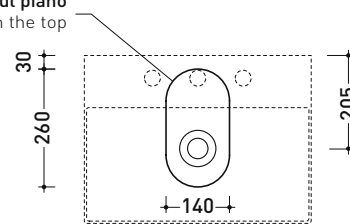

Package dim.

Weight 13 kg

Pz. Pallet n° -

CE UNI EN 14688 - CL20 Dop-No14688

vista zenitale / zenital view

foro consigliato sul piano  
suggested hole on the top

vista zenitale / zenital view

vista frontale / frontal view

sezione longitudinale / section

sizes in mm

Please consider a 2% tolerance on indicated measurements

CERAMIC: glossy finish

white

matt finish

milky white

carbone