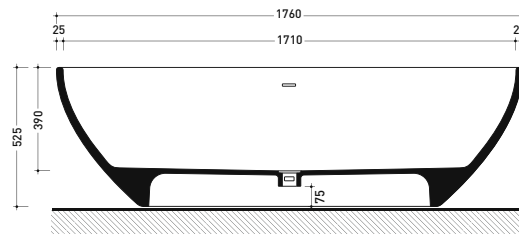

sezione longitudinale / section

sizes in mm

PIETRALUCE: glossy finish

white black marine blue red beige sand grey

matt finish

milky white carbone argilla cenere fango