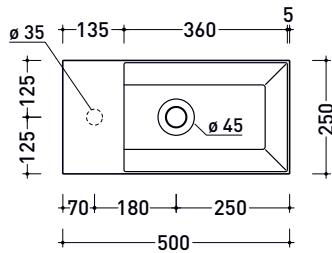

vista zenitale / zenital view