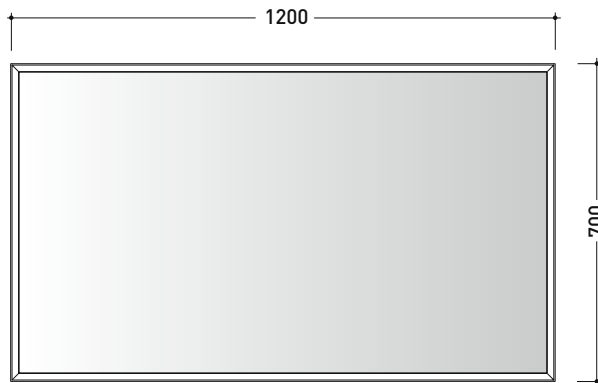

## AP120

Reversilbe mirror cm 120x70 with frame and LED lighting on the inside edge

Complements: BOX furniture  
FORTY6 shelves  
FILO furniture  
CUBIKA furniture  
DENVER furniture

WHILE STOCKS LAST

Package dim. cm | Weight 15,8 kg | Pz. Pallet n° -