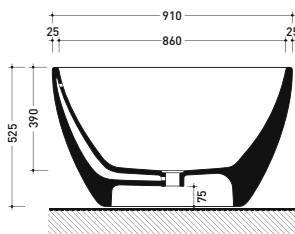

sezione laterale / section