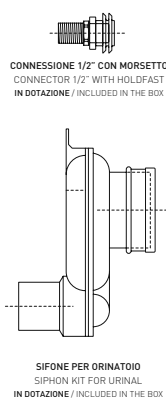

vista retro/ back view

sizes in mm

CERAMICA: glossy finish

white

matt finish

milky white

carbone

cenere

Please consider a 2% tolerance on indicated measurements