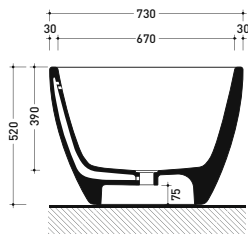

sezione laterale / section