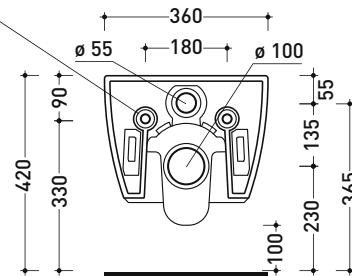

vista retro / back view

sizes in mm

Please consider a 2% tolerance on indicated measurements

CERAMIC: glossy finish

matt finish

* match with Aluminum coverseat only (QKCW07)

SILVER: glossy finish

white black

milky white carbone argilla cenere fango

nuvola* rosso rubens* petrolio*

SilverWhite SilverBlack