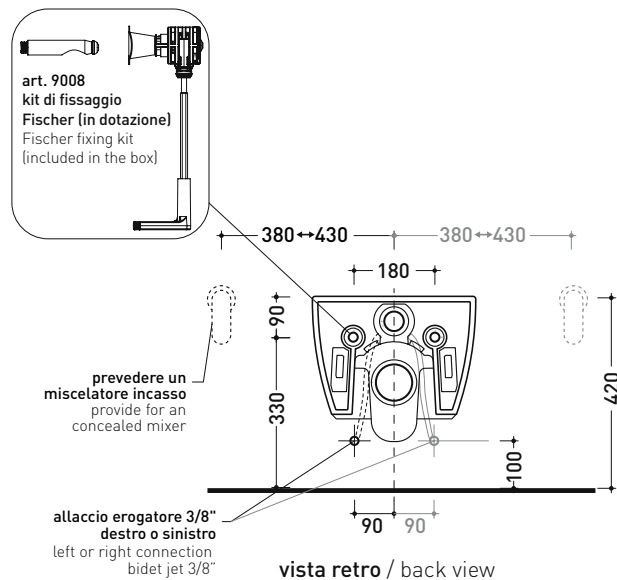

Technical accessories: Universal fixing bracket for wall hung wc/bidet (41/P)

Package dim.

Weight 26,1 kg

Pz. Pallet n° 18

UNI EN 997

Dop-No997

Flaminia does not recommend combining this toilet model with rapid-flow/flushometer systems or traditional high tanks

vista zenitale / zenital view

dettaglio erogatore / bidet jet detail

sezione longitudinale / section

vista retro / back view

sizes in mm

Please consider a 2% tolerance on indicated measurements

CERAMIC: glossy finish