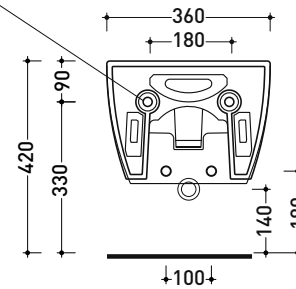

vista retro / back view

sizes in mm

Please consider a 2% tolerance on indicated measurements

CERAMIC: glossy finish

white black

matt finish