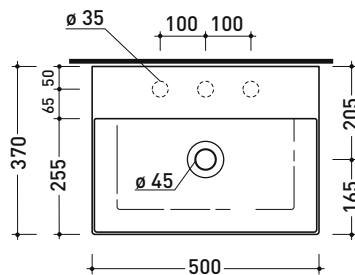

AP5037 AppLight 5037

Countertop - wall hung basin 50x37 cm

• with overflow • arranged for three tap holes

Complements: **Line taps basin:** ONE - NOKÉ - SI - FOLD - X1
Line accessories: TWO - HOOP - NOKÉ - FOLD

Technical accessories: **Chrome siphon (SIFL/CR) - Telescopic chrome siphon (SIFL066)**
Stop & Go drain (PLSG)
CERAMIC Stop & Go drain (PLCE)
Two piece set chrome tap filters (RF026)
Fixing kit for wall (9002)

Package dim.

Weight 13 kg

Pz. Pallet n° -

CE UNI EN 14688 - CL20 Dop-No14688

vista zenitale / zenital view