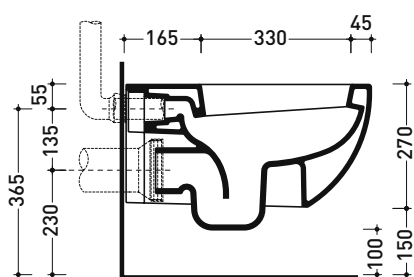

sezione longitudinale / section