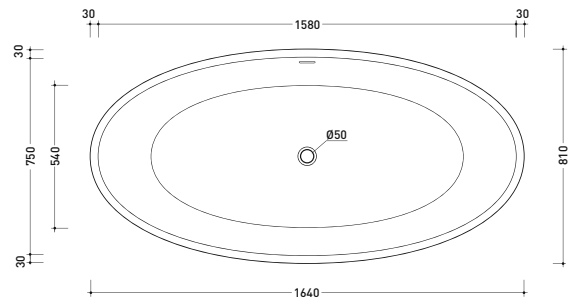

Package dim. 193 x 102 x 76 cm | Weight 150 kg | Pz. Palet n° 1

UNI EN 14516 - CL1 Dop-No14516

vista zenitale / zenital view

Capacità Max / Max Capacity 235 L.
Peso Netto / Net Weight 150 Kg.