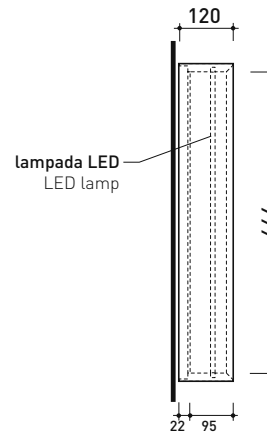

vista laterale / lateral view

sizes in mm

FRAME: matt finish

white

black

ELECTRICAL CHARACTERISTICS

- type of lamp: Strip LED
- class: A+
- Ip code: IP44
- rated power: 30/50 W