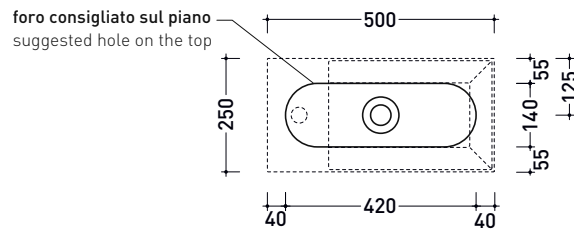

vista zenitale / zenital view