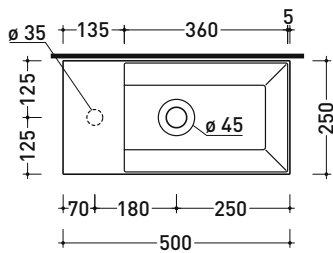

AP5025SX AppLight 5025

Wall-hung basin 50x25 cm with LEFT tap ledge

• without overflow • arranged for single-tap hole

Complements: **Chromed towel holder (PMW60)**
Line taps basin: ONE - NOKÉ - SI - FOLD - X1
Line accessories: TWO - HOOP - NOKÉ - FOLD

Technical accessories: **Chrome siphon (SIFL/CR) - Telescopic chrome siphon (SIFL066)**
Chrome waste with automatic integrated overflow (PLTPCR)
Waste with automatic integrated overflow and ceramic cover (PLTPCE)
Stop & Go drain (PLSG)
CERAMIC Stop & Go drain (PLCE)
Two piece set chrome tap filters (RF026)
Fixing kit for wall (9002)

Package dim.

Weight kg

Pz. Pallet n° -

CE UNI EN 14688 - CL00 Dop-No14688

vista zenitale / zenital view