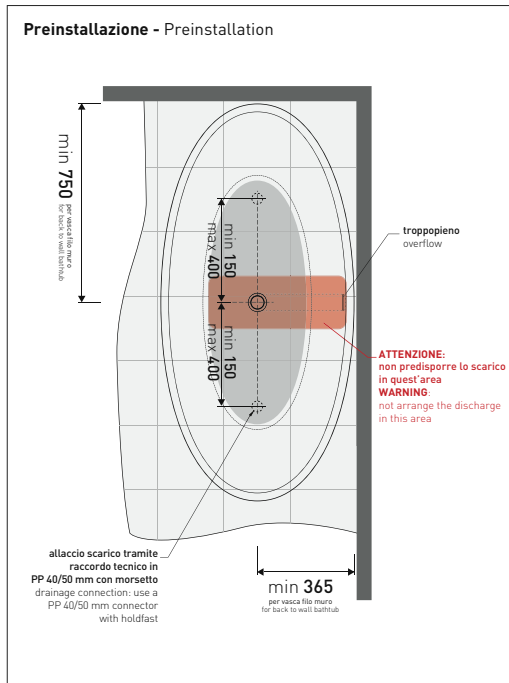

Package dim. 193 x 102 x 76 cm | Weight 130 kg | Pz. Pallet n° 1

UNI EN 14516 - CL1 Dop-No14516

vista zenitale / zenital view

Capacità Max / Max Capacity 176 L.
Peso Netto / Net Weight 130 Kg.