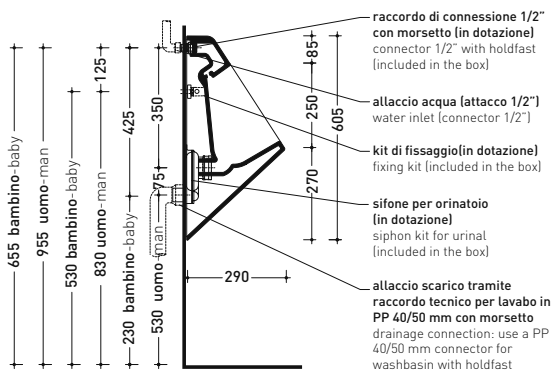

sezione longitudinale / section