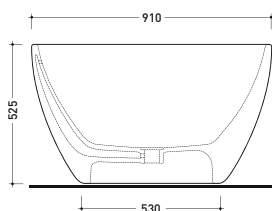

vista laterale / lateral view