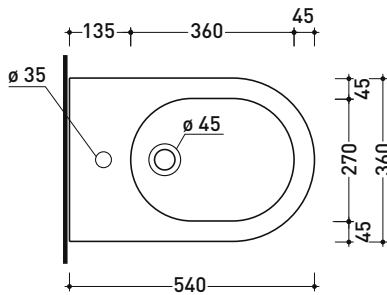

AP218

Wall hung single-hole bidet (fixing kit included art. 9008)

• with overflow • without hole/3 tap hole on demand

Complements: **Line taps bidet:** ONE - NOKÉ - SI - FOLD - X1
Line accessories: TWO - HOOP - NOKÉ - FOLD

Technical accessories: **Universal fixing bracket for wall hung wc/bidet (41/P)**
Short chrome siphon for bidet (SIFB/CR)
Stop & Go drain (PLSG)
CERAMIC Stop & Go drain (PLCE)
Two piece set chrome tap filters (RF026)

Package dim.

Weight 17,5 kg

Pz. Pallet n° 18

CE UNI EN 14528 - CL20 Dop-No14528

vista zenitale / zenital view