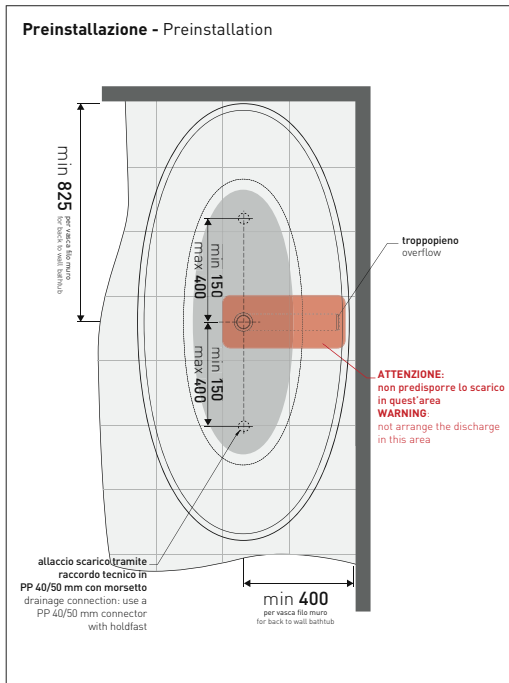

Package dim. 193 x 102 x 76 cm | Weight 150 kg | Pz. Palet n° 1

UNI EN 14516 - CL1 Dop-No14516

vista zenitale / zenital view

Capacità Max / Max Capacity 235 L.
Peso Netto / Net Weight 150 Kg.