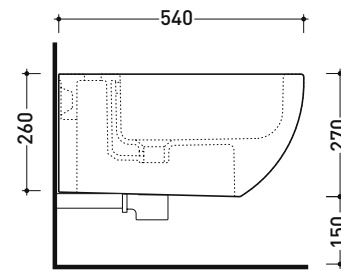

vista laterale / lateral view