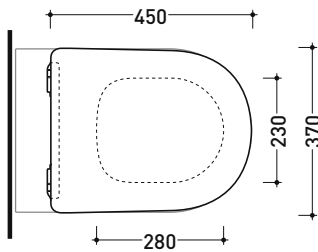

QKCW09

SLIM Soft-closing thermosetting seat&cover with **quick-release hinges**

Complements: Wall hung wc App (AP118 - AP118G - AP118S)
Wall hung wc MiniApp (AP119 - AP119G)
App back to wall wc (AP117G - AP117RG)

Package dim.

Weight **3 kg**

Pz. Pallet n° -

art. AP117G - AP117RG
vista zenitale / zenital view