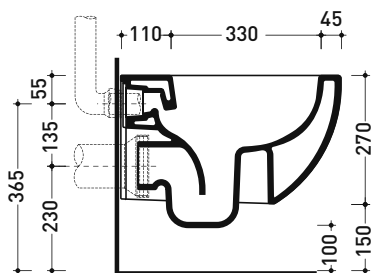

sezione longitudinale / section