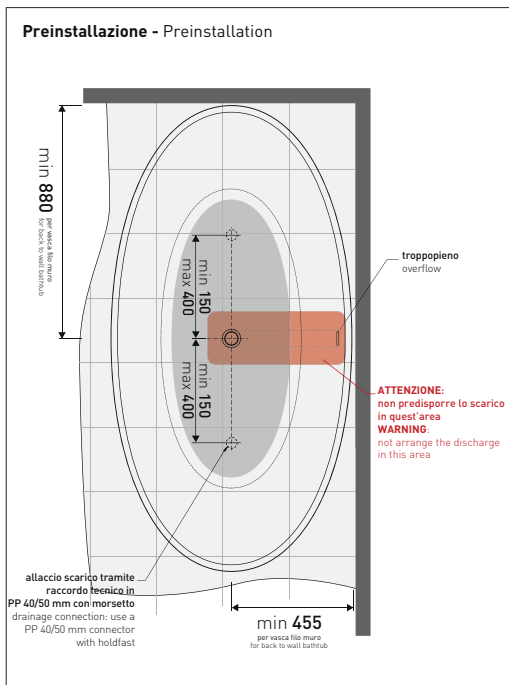

Package dim. 193 x 102 x 76 cm | Weight 170 kg | Pz. Palet n° 1

UNI EN 14516 - CL1 Dop-No14516

Capacità Max / Max Capacity 290 L.
Peso Netto / Net Weight 170 Kg.