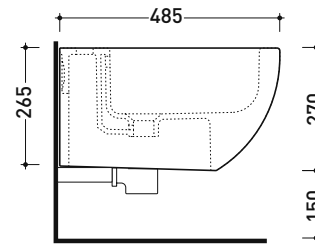

vista laterale / lateral view