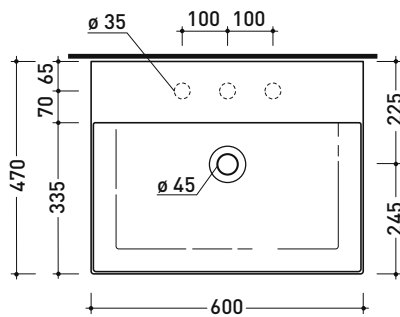

AP6047 AppLight 6047

Countertop - wall hung basin 60x47 cm

• with overflow • arranged for three tap holes

Complements: **Chromed towel holder (PMW60)**
Line taps basin: ONE - NOKÉ - SI - FOLD - X1
Line accessories: TWO - HOOP - NOKÉ - FOLD

Technical accessories: **Chrome siphon (SIFL/CR) - Telescopic chrome siphon (SIFL066)**
Stop & Go drain (PLSG)
CERAMIC Stop & Go drain (PLCE)
Two piece set chrome tap filters (RF026)
Fixing kit for wall (9002)

Package dim.

Weight 19 kg

Pz. Pallet n° -

UNI EN 14688 - CL20 Dop-No14688

vista zenitale / zenital view

foro consigliato sul piano
suggested hole on the top