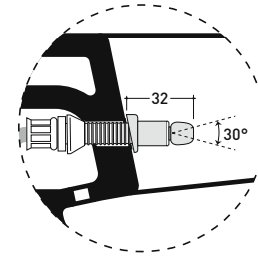

dettaglio erogatore / bidet jet detail