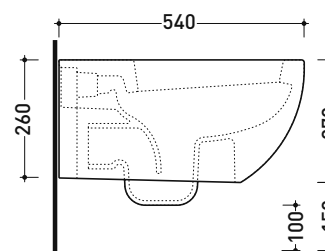

vista laterale / lateral view