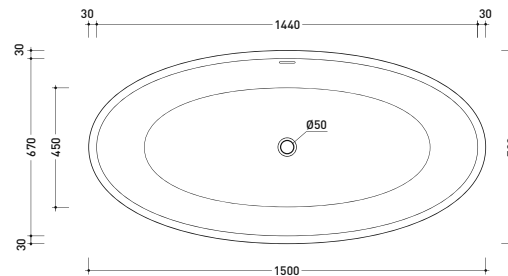

Package dim. 193 x 102 x 76 cm | Weight 130 kg | Pz. Pallet n° 1

UNI EN 14516 - CL1 Dop-No14516

vista zenitale / zenital view

Capacità Max / Max Capacity 176 L.
Peso Netto / Net Weight 130 Kg.