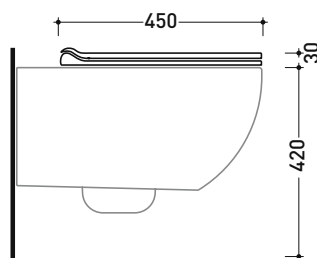

## APCW10

SLIM Soft-closing thermosetting seat&cover with **quick-release hinges**

Complements: **Wall hung wc App gosilent (AP118S)**

Package dim.

Weight **2 kg**

Pz. Pallet n° -

art. AP118S  
vista zenitale / zenital view