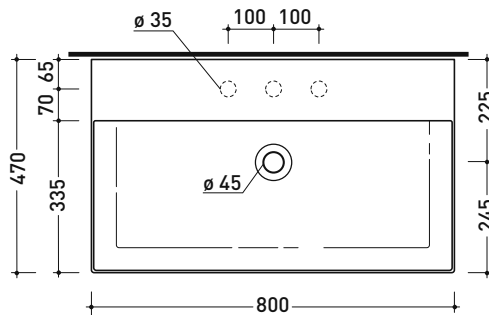

AP8047 AppLight 8047

Countertop - wall hung basin 80x47 cm

• with overflow • arranged for three tap holes

Complements: **Chromed towel holder (PMW75)**
Line taps basin: ONE - NOKÉ - SI - FOLD - X1
Line accessories: TWO - HOOP - NOKÉ - FOLD

Technical accessories: **Chrome siphon (SIFL/CR) - Telescopic chrome siphon (SIFL066)**
Stop & Go drain (PLSG)
CERAMIC Stop & Go drain (PLCE)
Two piece set chrome tap filters (RF026)
Fixing kit for wall (9002)

Package dim.

Weight **23 kg**

Pz. Pallet n° -

CE UNI EN 14688 - CL20 Dop-No14688

vista zenitale / zenital view

foro consigliato sul piano
suggested hole on the top