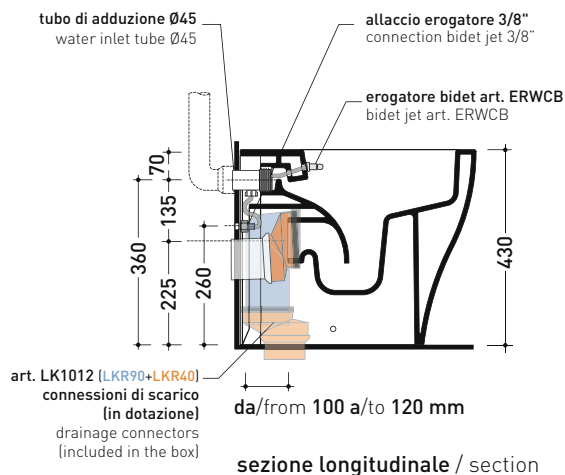

Technical accessories: Floor fixing kit (9003)

Package dim.

Weight 28 kg

Pz. Pallet n° 15

CE UNI EN 997

Dop-No997

Flaminia does not recommend combining this toilet model with rapid-flow/flushometer systems or traditional high tanks

vista zenitale / zenital view

dettaglio erogatore / bidet jet detail

sizes in mm

CERAMIC: glossy finish

white black

matt finish

milky white carbone fango argilla cenere

Please consider a 2% tolerance on indicated measurements