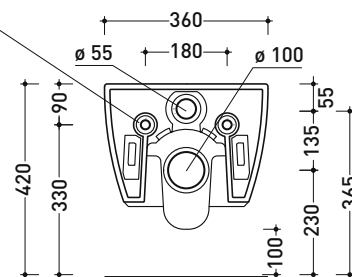

vista retro / back view

sizes in mm

Please consider a 2% tolerance on indicated measurements

CERAMIC: glossy finish

white