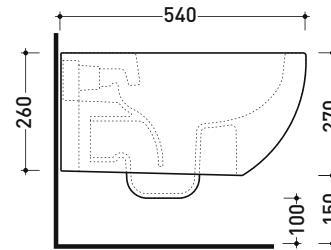

vista laterale / lateral view