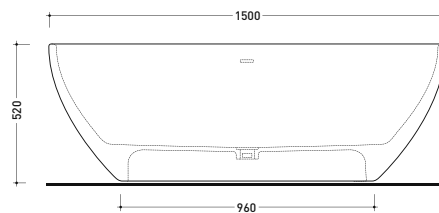

vista frontale / frontal view