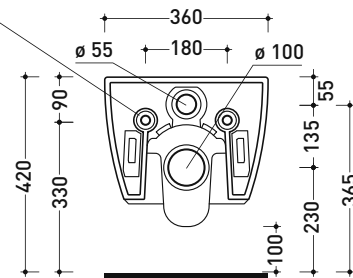

vista retro / back view

sizes in mm

Please consider a 2% tolerance on indicated measurements

CERAMIC: glossy finish

white

matt finish

milky white

carbone

menta

uva