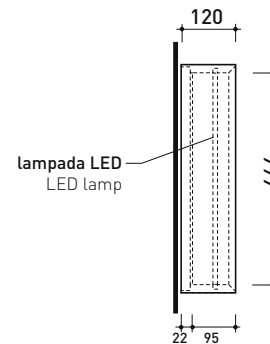

vista laterale / lateral view