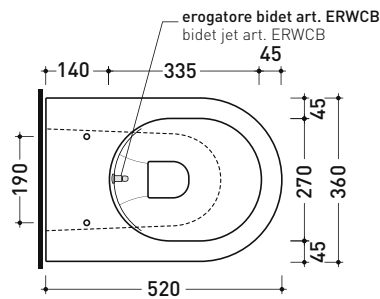

vista zenitale / zenital view

dettaglio erogatore / bidet jet detail

sizes in mm

CERAMIC: glossy finish

white black

matt finish

milky white carbone fango argilla cenere

Please consider a 2% tolerance on indicated measurements