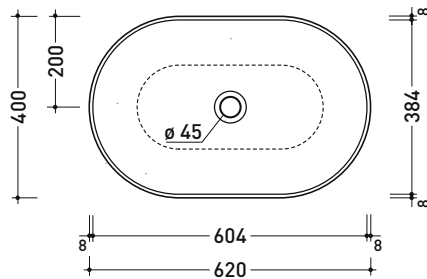

AP62A App 62

Countertop basin 62 cm

• without overflow • without tap ledge

Complements: Forty6 shelf (F6BL)
Furniture BOX - depth. 37 / 50 cm
Furniture CUBIKA - depth. 37 / 50 cm
Furniture DENVER (DV103M)
Filo 75 structure (FI75SV - FI75SC)
Line taps basin: ONE - NOKÉ - SI - FOLD - X1
Line accessories: TWO - HOOP - NOKÉ - FOLD

Technical accessories: Chrome siphon (SIFL/CR) - Telescopic chrome siphon (SIFL066)
Stop & Go drain (PLSG)
CERAMIC Stop & Go drain (PLCE)
Chrome waste with automatic integrated overflow (PLTPCR)
Waste with automatic integrated overflow and ceramic cover (PLTPCE)
Two piece set chrome tap filters (RF026)

Package dim.

Weight 11 kg

Pz. Pallet n° 30

CE UNI EN 14688 - CL00 Dop-No14688

vista zenitale / zenital view