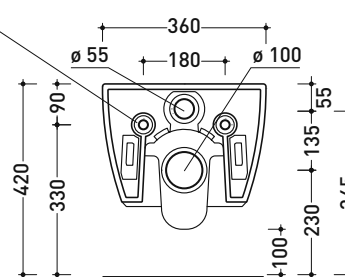

vista retro / back view

sizes in mm

Please consider a 2% tolerance on indicated measurements

CERAMIC: glossy finish

white