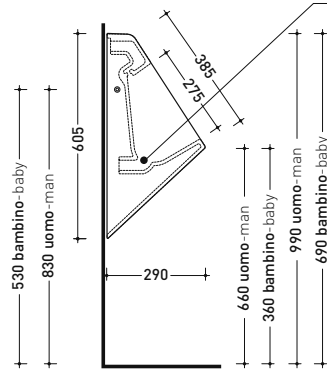

vista laterale / lateral view

art. **CFCE**
Ceramic cover suitable for APP urinal
(not included)