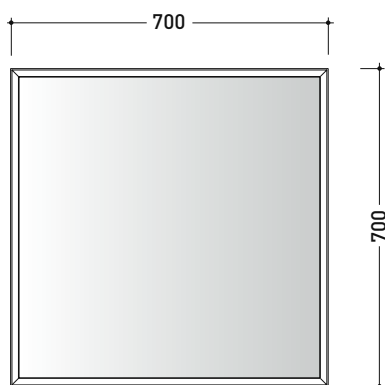

AP70

Mirror cm 70x70 with frame
and LED lighting on the inside edge

Complements: BOX furniture
FORTY6 shelves
FILO furniture
KUBICA furniture
DENVER furniture

Package dim. cm | Weight 10,5 kg | Pz. Pallet n° -

WHILE STOCKS LAST

vista frontale / frontal view