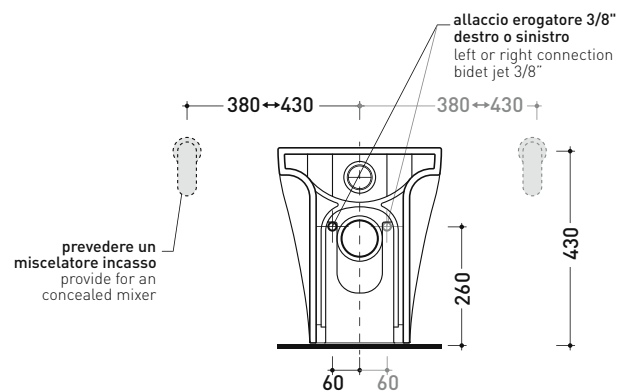

vista zenitale / zenital view

dettaglio erogatore / bidet jet detail

sizes in mm

CERAMIC: glossy finish

white black

matt finish

milky white carbone fango argilla cenere

Please consider a 2% tolerance on indicated measurements