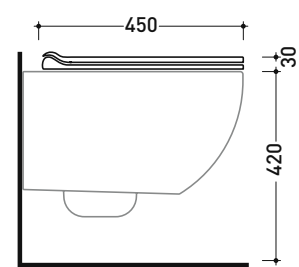

art. AP119 - AP119G
vista laterale / lateral view

sizes in mm

THERMOSETTING: glossy finish

white black

matt finish