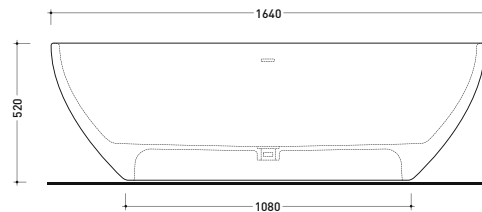

vista frontale / frontal view