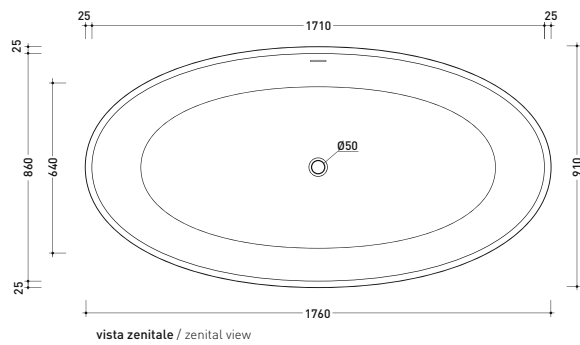

Package dim. 193 x 102 x 76 cm | Weight 170 kg | Pz. Palet n° 1

UNI EN 14516 - CL1 Dop-No14516

Capacità Max / Max Capacity 290 L.
Peso Netto / Net Weight 170 Kg.