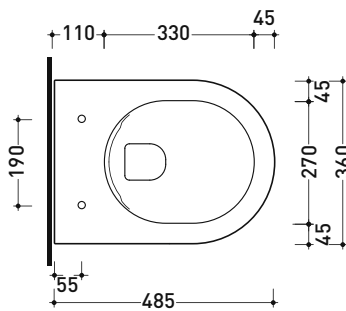

Technical accessories: **Universal fixing bracket for wall hung wc/bidet (41/P)**

Package dim. | Weight 21,5 kg | Pz. Pallet n° 18

CE UNI EN 997

Dop-No997

Flaminia does not recommend combining this toilet model with rapid-flow/flushometer systems or traditional high tanks