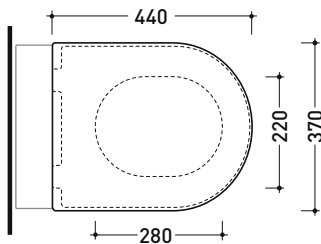

QKCW07

Soft-closing thermosetting wrapping seat&cover with **quick-release hinges**

Complements: Wall hung wc App (AP118 - AP118G - AP118S)
Wall hung wc MiniApp (AP119 - AP119G)
App back to wall wc (AP117G - AP117RG)

Package dim.

Weight **3 kg**

Pz. Pallet n° -

art. AP117G - AP117RG
vista zenitale / zenital view