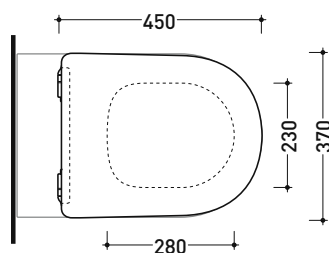

## APCW10

SLIM Soft-closing thermosetting seat&cover with **quick-release hinges**

Complements: **Wall hung wc App gosilent (AP118S)**

Package dim.

Weight **2 kg**

Pz. Pallet n° -

art. AP118S  
vista zenitale / zenital view