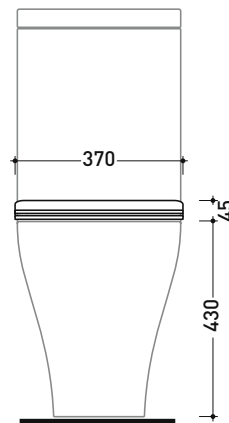

art. AP116G - AP116RG
vista frontale / frontal view

sizes in mm

THERMOSETTING: glossy finish

white

matt finish

milky white

carbone

argilla

cenere