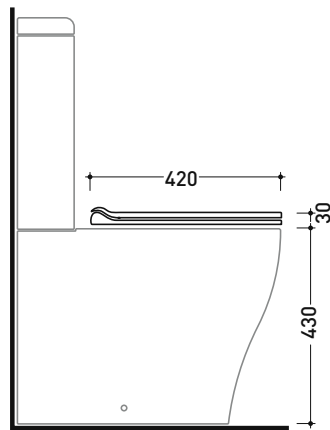

art. AP116G - AP116RG
vista laterale / lateral view