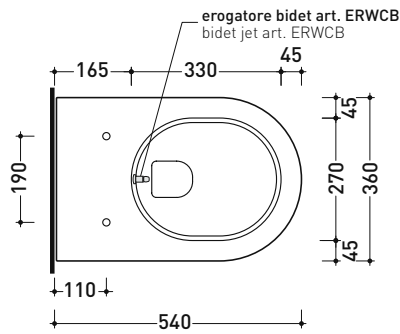

Technical accessories: Universal fixing bracket for wall hung wc/bidet (41/P)

Package dim.

Weight 26,1 kg

Pz. Pallet n° 18

UNI EN 997

Dop-No997

Flaminia does not recommend combining this toilet model with rapid-flow/flushometer systems or traditional high tanks