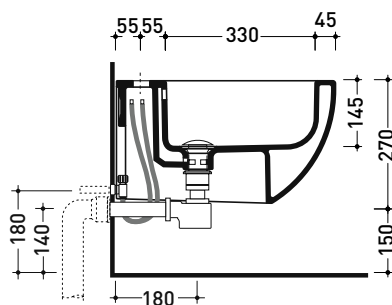

sezione longitudinale / section