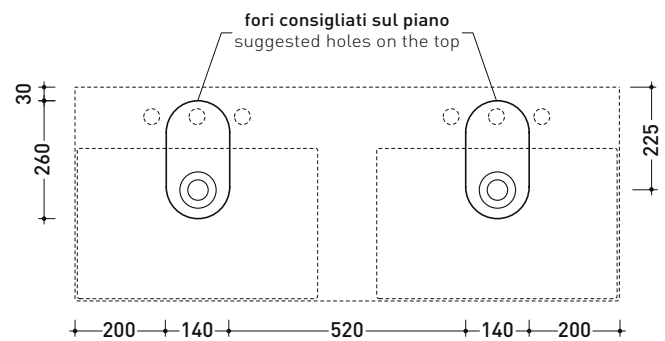

vista zenitale / zenital view