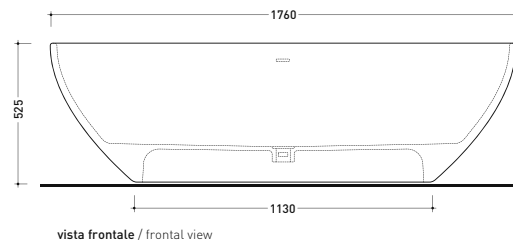

sezione laterale / section