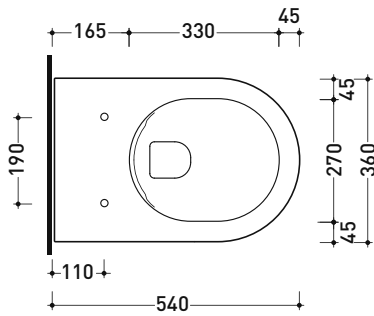

Technical accessories: Universal fixing bracket for wall hung wc/bidet (41/P)

Package dim. | Weight 22,5 kg | Pz. Pallet n° 18

UNI EN 997

Dop-No997

Flaminia does not recommend combining this toilet model with rapid-flow/flushometer systems or traditional high tanks