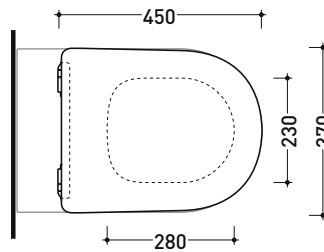

art. AP118 - AP118G - AP118S
vista zenitale / zenital view