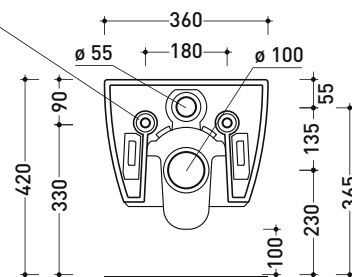

vista retro / back view