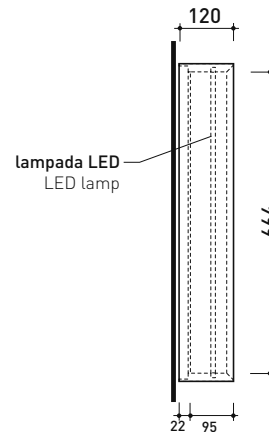

vista laterale / lateral view