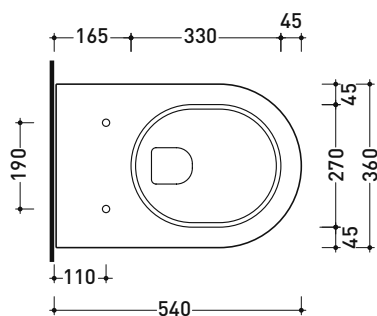

Technical accessories: Universal fixing bracket for wall hung wc/bidet (41/P)

Package dim.

Weight 22 kg

Pz. Pallet n° 18

UNI EN 997

Dop-No997

Flaminia does not recommend combining this toilet model with rapid-flow/flushometer systems or traditional high tanks