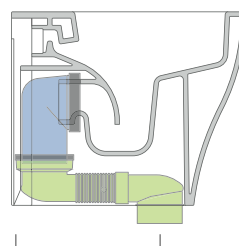

LK2233 (SET: LKR90+LKR33)

da/from 220 a/to 320* mm

ATTENTION: THE DRAINAGE CONNECTORS ARE NOT INCLUDED