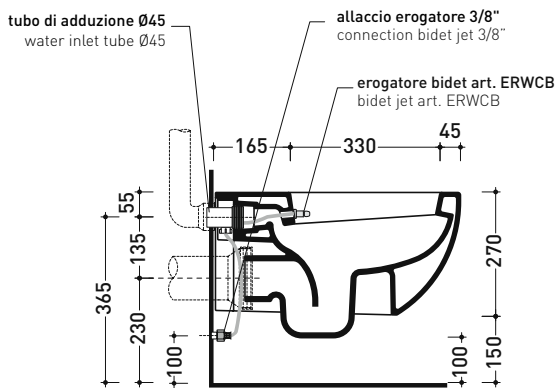

Technical accessories: Universal fixing bracket for wall hung wc/bidet (41/P)

Package dim.

Weight 26,1 kg

Pz. Pallet n° 18

UNI EN 997

Dop-No997

Flaminia does not recommend combining this toilet model with rapid-flow/flushometer systems or traditional high tanks

vista zenitale / zenital view

dettaglio erogatore / bidet jet detail

sezione longitudinale / section

vista retro / back view

sizes in mm

Please consider a 2% tolerance on indicated measurements

CERAMIC: glossy finish