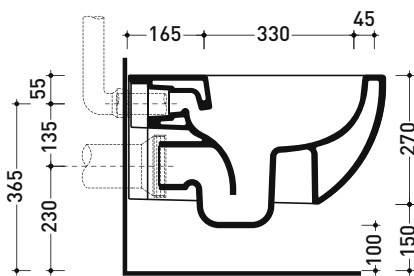

sezione longitudinale / section