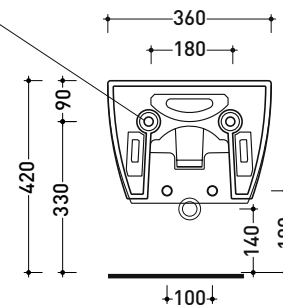

vista retro / back view

sizes in mm

Please consider a 2% tolerance on indicated measurements

CERAMIC: glossy finish

white black

matt finish