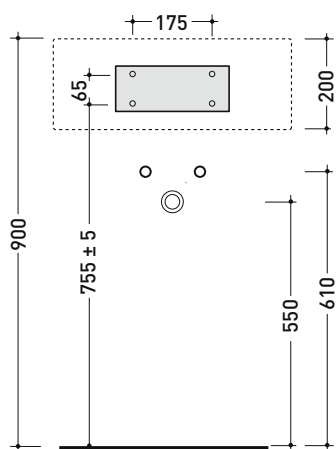

design L+R PALOMBA

1997

5050/S + TS01/52 Twin Set 52

Wall hung single-hole basin 52 cm + wall fixing bracket

• with overflow • without hole tap on demand

Complements: **Line taps basin:** ONE - NOKÉ - FOLD - X1 - STIL
Line accessories: TWO - HOOP - FOLD

Technical accessories: **Chrome siphon (SIFL/CR) - Telescopic chrome siphon (SIFL066)**
Stop & Go drain (PLSG)
Ceramic Stop&Go drain (PLCE)
Two piece set chrome tap filters (RF026)

Package dim. basin: 55 x 22,5 x 55 cm | Weight: 19,5 kg | Pz. Pallet n° 18

Package dim. bracket: 38 x 15 x 8 cm | Weight: 2,4 kg | Pz. Pallet n° -

CE UNI EN 14688 - CL20 Dop-No14688

vista zenitale / zenital view

vista frontale fissaggio staffa
fixing bracket frontal view

staffa di fissaggio
fixing bracket

sezione longitudinale / section

sizes in mm

Please consider a 2% tolerance on indicated measurements