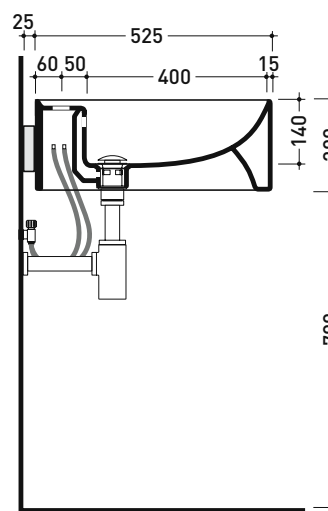

design L+R PALOMBA

1997

5050/S + TS01/52 Twin Set 52

Wall hung single-hole basin 52 cm + wall fixing bracket

• with overflow • without hole tap on demand

Complements: **Line taps basin:** ONE - NOKÉ - FOLD - X1 - STIL
Line accessories: TWO - HOOP - FOLD

Technical accessories: **Chrome siphon (SIFL/CR) - Telescopic chrome siphon (SIFL066)**
Stop & Go drain (PLSG)
Ceramic Stop&Go drain (PLCE)
Two piece set chrome tap filters (RF026)

Package dim. basin: 55 x 22,5 x 55 cm | Weight: 19,5 kg | Pz. Pallet n° 18

Package dim. bracket: 38 x 15 x 8 cm | Weight: 2,4 kg | Pz. Pallet n° -

CE UNI EN 14688 - CL20 Dop-No14688

vista zenitale / zenital view

vista frontale fissaggio staffa
fixing bracket frontal view

staffa di fissaggio
fixing bracket

sezione longitudinale / section

sizes in mm

Please consider a 2% tolerance on indicated measurements