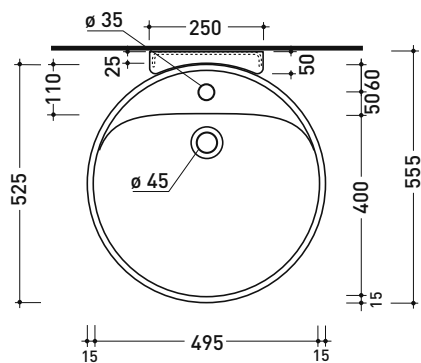

design L+R PALOMBA

1997

5050/S + TS01/52 Twin Set 52

Wall hung single-hole basin 52 cm + wall fixing bracket

• with overflow • without hole tap on demand

Complements: **Line taps basin:** ONE - NOKÉ - FOLD - X1 - STIL
Line accessories: TWO - HOOP - FOLD

Technical accessories: **Chrome siphon (SIFL/CR) - Telescopic chrome siphon (SIFL066)**
Stop & Go drain (PLSG)
Ceramic Stop&Go drain (PLCE)
Two piece set chrome tap filters (RF026)

Package dim. basin: 55 x 22,5 x 55 cm | Weight: 19,5 kg | Pz. Pallet n° 18

Package dim. bracket: 38 x 15 x 8 cm | Weight: 2,4 kg | Pz. Pallet n° -

CE UNI EN 14688 - CL20 Dop-No14688

vista zenitale / zenital view

vista frontale fissaggio staffa
fixing bracket frontal view

staffa di fissaggio
fixing bracket

sezione longitudinale / section

sizes in mm

Please consider a 2% tolerance on indicated measurements