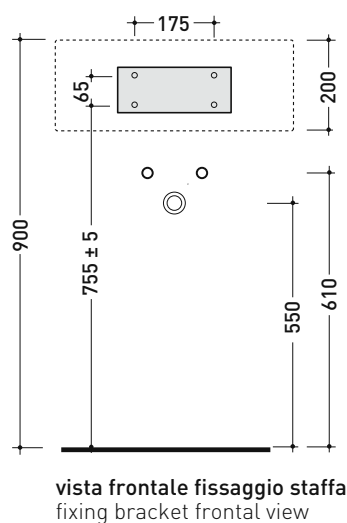

design L+R PALOMBA

1997

5050/S + TS01/52 Twin Set 52

Wall hung single-hole basin 52 cm + wall fixing bracket

• WITH OVERFLOW • WITH TAP LEDGE

Complements: **Line taps basin:** ONE - NOKÈ - FOLD - X1
Line accessories: TWO - HOOP - NOKÈ - FOLD

Technical accessories: **Chrome siphon (SIFL/CR) - Telescopic chrome siphon (SIFL066)**
Stop & Go drain (PLSG)
Ceramic Stop&Go drain (PLCE)
Two piece set chrome tap filters (RF026)

Package dim. basin	55 x 22,5 x 55 cm	Weight 19,5 kg	Pz. Palet n° 18
Package dim. bracket	38 x 15 x 8 cm	Weight 2,4 kg	Pz. Palet n° -

UNI EN 14688 - CL20 Dop-No14688

staffa di fissaggio
fixing bracket

sizes in mm

CERAMIC: glossy finish

white

Please consider a 2% tolerance on indicated measurements