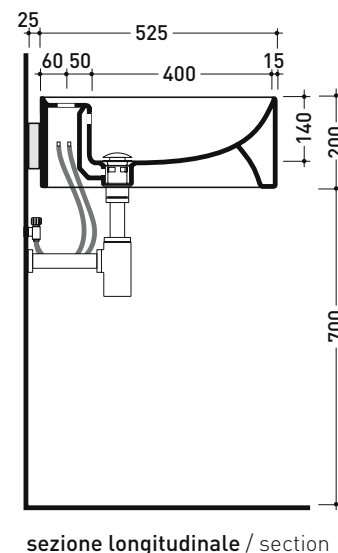

design L+R PALOMBA

1997

5050/S + TS01/52 Twin Set 52

Wall hung single-hole basin 52 cm + wall fixing bracket

• WITH OVERFLOW • WITH TAP LEDGE

Complements: **Line taps basin:** ONE - NOKÈ - FOLD - X1
Line accessories: TWO - HOOP - NOKÈ - FOLD

Technical accessories: **Chrome siphon (SIFL/CR) - Telescopic chrome siphon (SIFL066)**
Stop & Go drain (PLSG)
Ceramic Stop&Go drain (PLCE)
Two piece set chrome tap filters (RF026)

Package dim. basin	55 x 22,5 x 55 cm	Weight 19,5 kg	Pz. Palet n° 18
Package dim. bracket	38 x 15 x 8 cm	Weight 2,4 kg	Pz. Palet n° -

UNI EN 14688 - CL20 Dop-No14688

staffa di fissaggio
fixing bracket

sizes in mm

CERAMIC: glossy finish

white

Please consider a 2% tolerance on indicated measurements