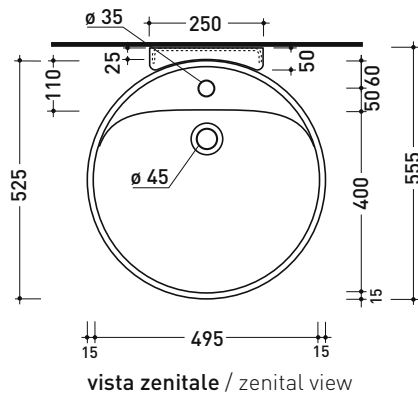

design L+R PALOMBA

1997

5050/S + TS01/52 Twin Set 52

Wall hung single-hole basin 52 cm + wall fixing bracket

• WITH OVERFLOW • WITH TAP LEDGE

Complements: **Line taps basin:** ONE - NOKÈ - FOLD - X1
Line accessories: TWO - HOOP - NOKÈ - FOLD

Technical accessories: **Chrome siphon (SIFL/CR) - Telescopic chrome siphon (SIFL066)**
Stop & Go drain (PLSG)
Ceramic Stop&Go drain (PLCE)
Two piece set chrome tap filters (RF026)

Package dim. basin	55 x 22,5 x 55 cm	Weight 19,5 kg	Pz. Palet n° 18
Package dim. bracket	38 x 15 x 8 cm	Weight 2,4 kg	Pz. Palet n° -

UNI EN 14688 - CL20 Dop-No14688

staffa di fissaggio
fixing bracket

sizes in mm

CERAMIC: glossy finish

white

Please consider a 2% tolerance on indicated measurements