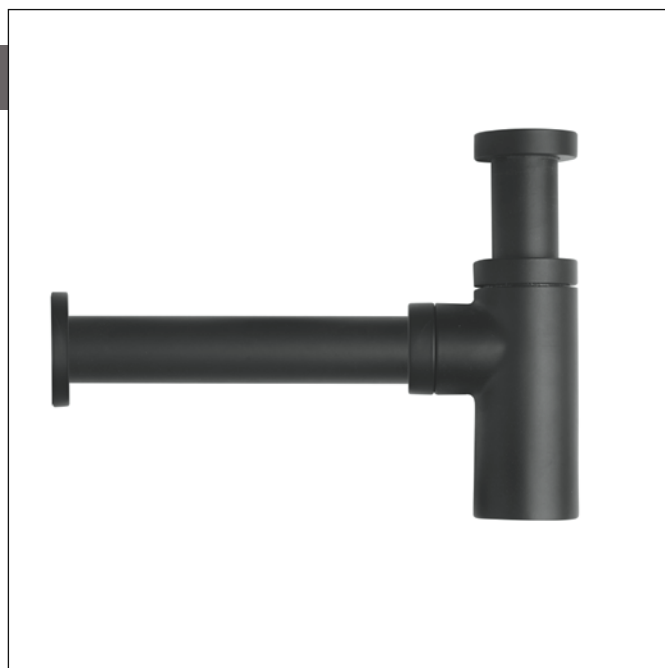

SIFL/CR

CHROME basin siphon (1" 1/4)

Package dim.

Weight 0,9 kg

Pz. Pallet n° -

CE

sizes in mm

SIFLNE

MAT BLACK basin siphon (1" 1/4)

Package dim.

Weight 0,9 kg

Pz. Pallet n° -

CE

sizes in mm

SIFDR

GOLD basin siphon (1" 1/4)