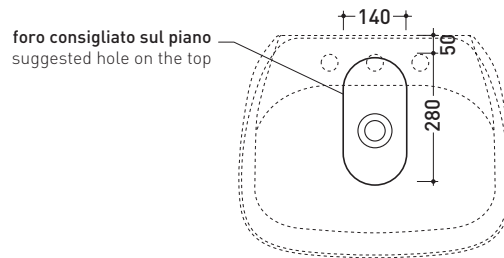

vista zenitale / zenital view