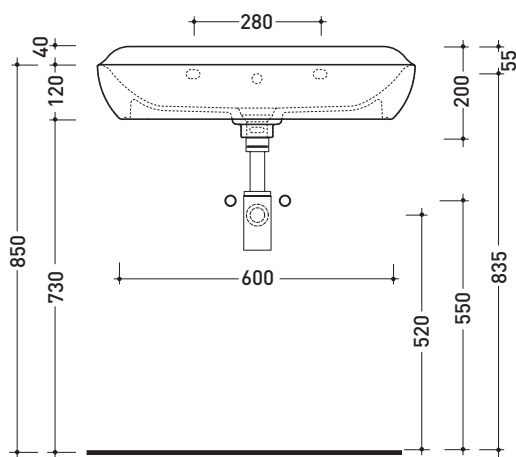

march 2021

2021

FU70L Fluo 70

Countertop - wall hung basin 70 cm with tap ledge

•WITH OVERFLOW •ARRANGED FOR THREE HOLES TAP

Complements: **Forty6 shelf (F65058)**
Furniture BOX - depth. 50
Line taps basin: ONE - NOKÈ - SI - FOLD - X1
Line accessories: TWO - HOOP - NOKÈ - FOLD

Package dim. cm | Weight **16 kg** | Pz. Pallet n° -

CE UNI EN 14688 - CL20 Dop-No14688

vista zenitale / zenital view

vista zenitale / zenital view

vista frontale / frontal view

sezione longitudinale / section

sizes in mm

Please consider a 2% tolerance on indicated measurements

CERAMIC: glossy finish

matt finish

<https://www.ceramicaflaminia.it/en/products/348-fluo>

©ceramicaflaminiaspa - All rights reserved. Unauthorized copying, publication, reproduction as well as partial reproduction are prohibited