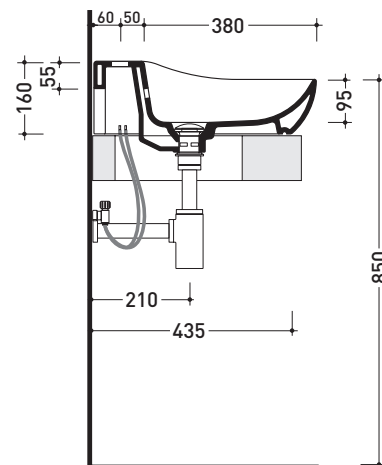

Package dim. cm | Weight 15 kg | Pz. Pallet n° -

UNI EN 14688 - CL20 Dop-No14688

vista zenitale / zenital view

vista zenitale / zenital view

vista frontale / frontal view

sezione longitudinale / section

sizes in mm

march 2021

2021

FU70L Fluo 70

Countertop - wall hung basin 70 cm with tap ledge

•WITH OVERFLOW •ARRANGED FOR THREE HOLES TAP

Complements: **Forty6 shelf (F65058)**
Furniture BOX - depth. 50
Line taps basin: ONE - NOKÈ - SI - FOLD - X1
Line accessories: TWO - HOOP - NOKÈ - FOLD

Package dim. cm | Weight **16 kg** | Pz. Pallet n° -

CE UNI EN 14688 - CL20 Dop-No14688

vista zenitale / zenital view

vista zenitale / zenital view

vista frontale / frontal view

sezione longitudinale / section