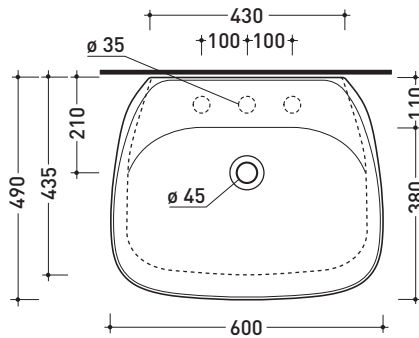

Package dim. cm | Weight 18 kg | Pz. Pallet n° -

UNI EN 14528 - CL20 Dop-No14528

vista zenitale / zenital view

vista laterale / lateral view

sezione longitudinale / section

vista retro / back view

sizes in mm

Complements: Wall hung wc Fluo goclean (FU118G)

Package dim. cm	Weight kg	Pz. Pallet n° -
-----------------	-----------	-----------------

CE

vista zenitale / zenital view

vista laterale / lateral view

vista frontale / frontal view

FU60L Fluo 60

Countertop - wall hung basin 60 cm with tap ledge

•WITH OVERFLOW •ARRANGED FOR THREE HOLES TAP

Complements: **Forty6 shelf (F65058)**
Filo 75 structure (FI75SV - FI75SC)
Furniture BOX - depth. 50
Line taps basin: ONE - NOKÈ - SI - FOLD - X1
Line accessories: TWO - HOOP - NOKÈ - FOLD

Package dim. cm | Weight 15 kg | Pz. Pallet n° -

UNI EN 14688 - CL20 Dop-No14688

vista zenitale / zenital view

vista zenitale / zenital view

vista frontale / frontal view

sezione longitudinale / section

sizes in mm