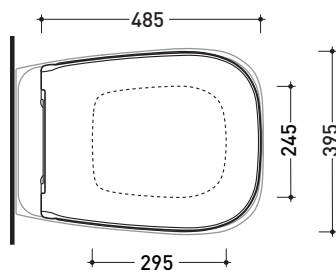

Package dim. cm | Weight 18 kg | Pz. Pallet n° -

UNI EN 14528 - CL20 Dop-No14528

vista zenitale / zenital view

vista laterale / lateral view

sezione longitudinale / section

vista retro / back view

sizes in mm

©ceramicaflaminiaspa - All rights reserved. Unauthorized copying, publication, reproduction as well as partial reproduction are prohibited

march 2021

2021

FUCW05

SLIM Soft-closing thermosetting seat&cover with QUICK-RELEASE HINGES

Complements: Wall hung wc Fluo goclean (FU118G)

Package dim. cm	Weight kg	Pz. Pallet n° -
-----------------	-----------	-----------------

CE

vista zenitale / zenital view

vista laterale / lateral view

vista frontale / frontal view