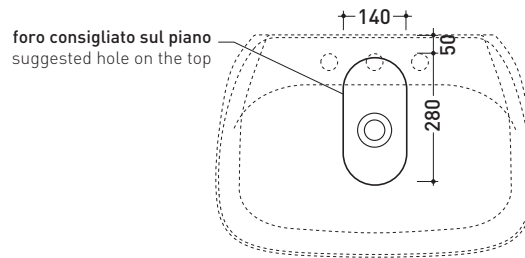

vista zenitale / zenital view