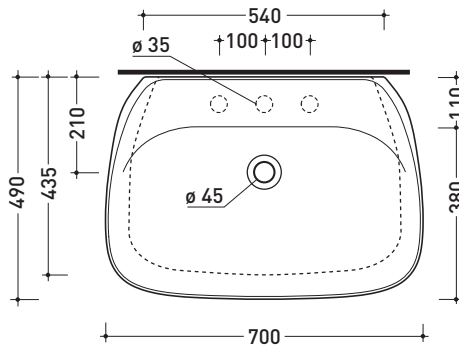

Package dim. cm | Weight 15 kg | Pz. Pallet n° -

UNI EN 14688 - CL20 Dop-No14688

vista zenitale / zenital view

vista zenitale / zenital view

vista frontale / frontal view

sezione longitudinale / section

sizes in mm

march 2021

2021

FU70L Fluo 70

Countertop - wall hung basin 70 cm with tap ledge

•WITH OVERFLOW •ARRANGED FOR THREE HOLES TAP

Complements: **Forty6 shelf (F65058)**
Furniture BOX - depth. 50
Line taps basin: ONE - NOKÈ - SI - FOLD - X1
Line accessories: TWO - HOOP - NOKÈ - FOLD

Package dim. cm | Weight **16 kg** | Pz. Pallet n° -

CE UNI EN 14688 - CL20 Dop-No14688

vista zenitale / zenital view

vista zenitale / zenital view

vista frontale / frontal view

sezione longitudinale / section