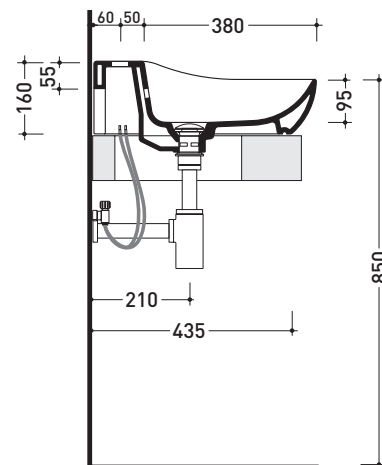

march 2021

2021

FU70L Fluo 70

Countertop - wall hung basin 70 cm with tap ledge

•WITH OVERFLOW •ARRANGED FOR THREE HOLES TAP

Complements: **Forty6 shelf (F65058)**
Furniture BOX - depth. 50
Line taps basin: ONE - NOKÈ - SI - FOLD - X1
Line accessories: TWO - HOOP - NOKÈ - FOLD

Technical accessories: **Chrome siphon (SIFL/CR) - Telescopic chrome siphon (SIFL066)**
Stop & Go drain (PLSG)
CERAMIC Stop & Go drain (PLCE)
Two piece set chrome tap filters (RF026)
Fixing kit for wall (9002)

Package dim. cm | Weight **16 kg** | Pz. Pallet n° -

CE UNI EN 14688 - CL20 Dop-No14688

vista zenitale / zenital view

vista zenitale / zenital view

vista frontale / frontal view

sezione longitudinale / section

sizes in mm

Please consider a 2% tolerance on indicated measurements

CERAMIC: glossy finish

matt finish

<https://www.ceramicaflaminia.it/en/products/348-fluo>

©ceramicaflaminiaspa - All rights reserved. Unauthorized copying, publication, reproduction as well as partial reproduction are prohibited