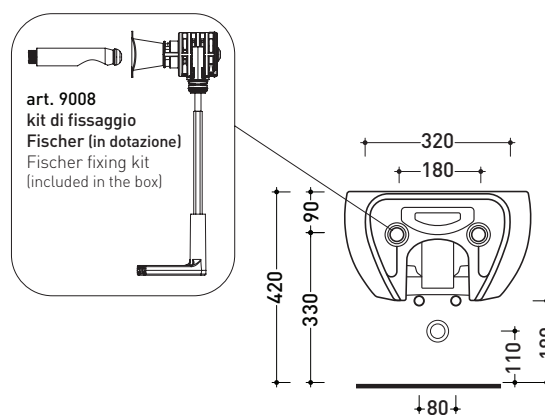

Complements: **Line taps bidet:** ONE - NOKÈ - SI - FOLD - X1
Line accessories: TWO - HOOP - NOKÈ - FOLD

Technical accessories: **Universal fixing bracket for wall hung wc/bidet** (41/P)
Short chrome siphon for bidet (SIFB/CR)
Stop & Go drain (PLSG)
CERAMIC Stop & Go drain (PLCE)
Two piece set chrome tap filters (RF026)

Package dim. cm | Weight 18 kg | Pz. Pallet n° -

UNI EN 14528 - CL20 Dop-No14528

vista zenitale / zenital view

vista laterale / lateral view

sezione longitudinale / section

vista retro / back view

sizes in mm