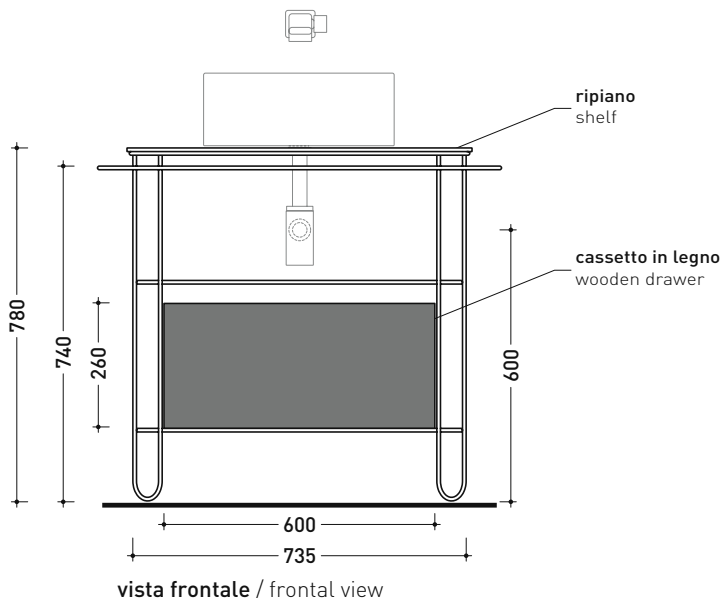

FI75SC Filo 75

Varnished stainless steel structure with top and lacquered wood drawer suitable for countertop basins

Complements: **COUNTERTOP BASINS CENTRAL-TOP:**
App (AP40A - AP62A) - **Boll** (BL42L - BL56L) - **Bonola 46** (BN46A) - **Flag** (FG40A - FG50A) - **Miniwash** (MWL40 - MWL48 - MWL60) - **Nile** (NL40A - NL62A) - **NudaSlim 60** (ND60A) - **Pass** (PS62C - PS65AT) - **Roll** (RL44L - RL56L) - **TwinSet Slim** (TW42C)
COUNTERTOP BASINS WITH TAP LEDGE:
Flag 64 (FG64L) - **Fluo** (FU60L - FU70L) - **Miniwash 60** (MW60PR) - **Monò 54** (MN54L) - **NudaSlim 60** (ND60PR - ND60L)

Technical accessories: **Mat black siphon (SIFLNE)**

Package dim. **cm** | Weight **48 kg** | Pz. Pallet n° -

sizes in mm

STAINLESS STEEL: matt finish

black

SHELVES: matt finish

black

LACQUERED WOOD: matt finish