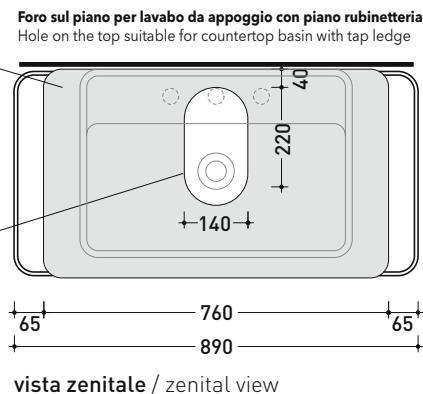

FI75SC Filo 75

Varnished stainless steel structure with top and lacquered wood drawer suitable for countertop basins

Complements: **COUNTERTOP BASINS CENTRAL-TOP:**
App (AP40A - AP62A) - **Boll** (BL42L - BL56L) - **Bonola 46** (BN46A) - **Flag** (FG40A - FG50A) - **Miniwash** (MWL40 - MWL48 - MWL60) - **Nile** (NL40A - NL62A) - **NudaSlim 60** (ND60A) - **Pass** (PS62C - PS65AT) - **Roll** (RL44L - RL56L) - **TwinSet Slim** (TW42C)
COUNTERTOP BASINS WITH TAP LEDGE:
Flag 64 (FG64L) - **Fluo** (FU60L - FU70L) - **Miniwash 60** (MW60PR) - **Monò 54** (MN54L) - **NudaSlim 60** (ND60PR - ND60L)

Technical accessories: **Mat black siphon (SIFLNE)**

Package dim. **cm** | Weight **48 kg** | Pz. Pallet n° -

sizes in mm

STAINLESS STEEL: matt finish

black

SHELVES: matt finish

black

LACQUERED WOOD: matt finish