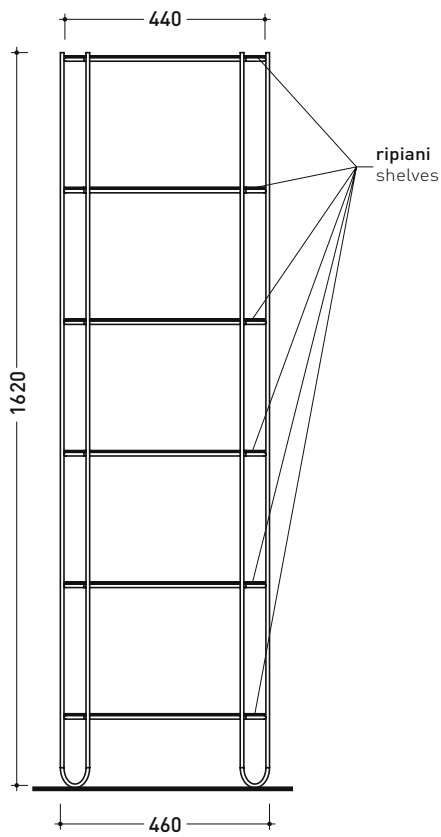

design ALESSIO PINTO

2021

FI46SV Filo 46

Varnished stainless steel shelf with six shelves

Package dim. cm

Weight 22 kg

Pz. Pallet n° -

vista frontale / frontal view

vista laterale / lateral view

vista zenitale / zenital view

sizes in mm