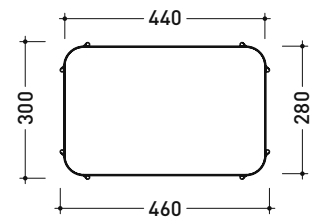

design ALESSIO PINTO

2021

FI46SV Filo 46

Varnished stainless steel shelf with six shelves

Package dim. cm

Weight 22 kg

Pz. Pallet n° -

vista frontale / frontal view

vista laterale / lateral view

vista zenitale / zenital view

sizes in mm