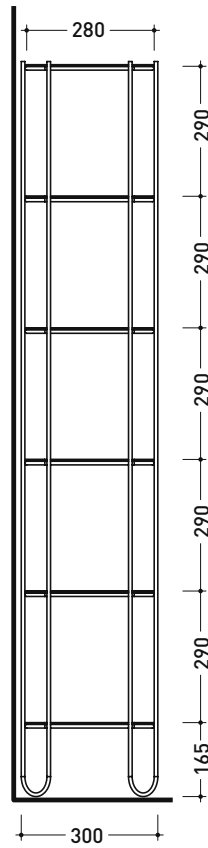

design ALESSIO PINTO

2021

FI46SV Filo 46

Varnished stainless steel shelf with six shelves

Package dim. cm

Weight 22 kg

Pz. Pallet n° -

vista frontale / frontal view

vista laterale / lateral view

vista zenitale / zenital view

sizes in mm