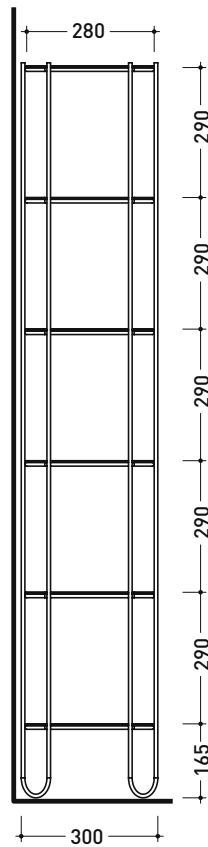

design **ALESSIO PINTO**

2021

FI46SV Filo 46

Varnished stainless steel shelf with six shelves

Package dim. **cm**

Weight **22 kg**

Pz. Pallet n° -

CE

vista frontale / frontal view

vista laterale / lateral view

vista zenitale / zenital view

sizes in mm

STAINLESS STEEL: matt finish

black

SHELVES: matt finish

black