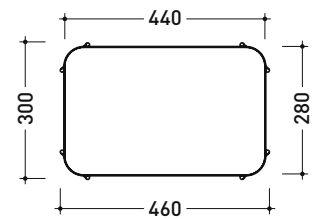

design **ALESSIO PINTO**

2021

FI46SV Filo 46

Varnished stainless steel shelf with six shelves

Package dim. **cm**

Weight **22 kg**

Pz. Pallet n° -

CE

vista frontale / frontal view

vista laterale / lateral view

vista zenitale / zenital view

sizes in mm

STAINLESS STEEL: matt finish

black

SHELVES: matt finish

black