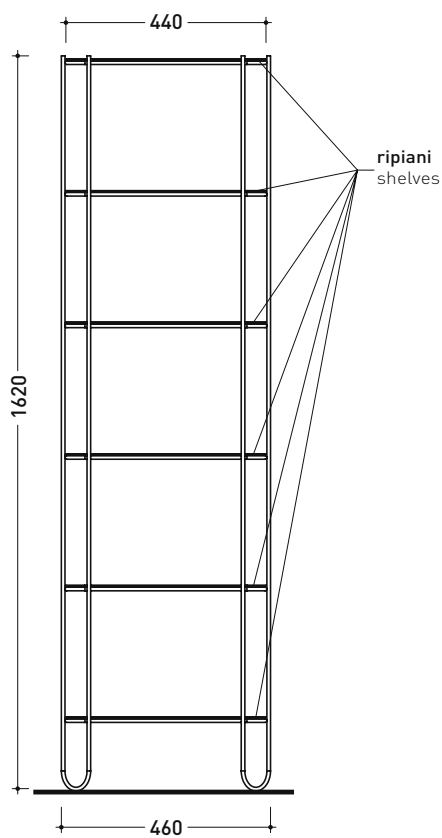

design **ALESSIO PINTO**

2021

FI46SV Filo 46

Varnished stainless steel shelf with six shelves

Package dim. **cm**

Weight **22 kg**

Pz. Pallet n° -

CE

vista frontale / frontal view

vista laterale / lateral view

vista zenitale / zenital view

sizes in mm

STAINLESS STEEL: matt finish

black

SHELVES: matt finish

black