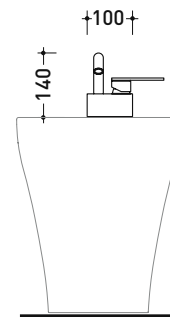

## X14070

Single-lever bidet mixer (stop&go drain EXCLUDED)

Complements: stainless steel stop&go drain (PLX)

Package dim.

Weight 1,5 kg

Pz. Pallet n° -

vista laterale / lateral view

vista frontale / frontal view

vista zenitale / zenital view

sizes in mm

STAINLESS STEEL

brushed

art. X14070

sizes in mm