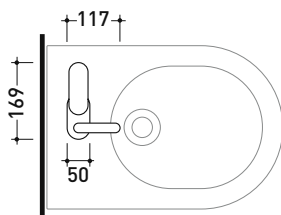

## X14070

Single-lever bidet mixer (stop&go drain EXCLUDED)

Complements: stainless steel stop&go drain (PLX)

Package dim.

Weight 1,5 kg

Pz. Pallet n° -

vista laterale / lateral view

vista frontale / frontal view

vista zenitale / zenital view

sizes in mm

STAINLESS STEEL

brushed

art. X14070

sizes in mm