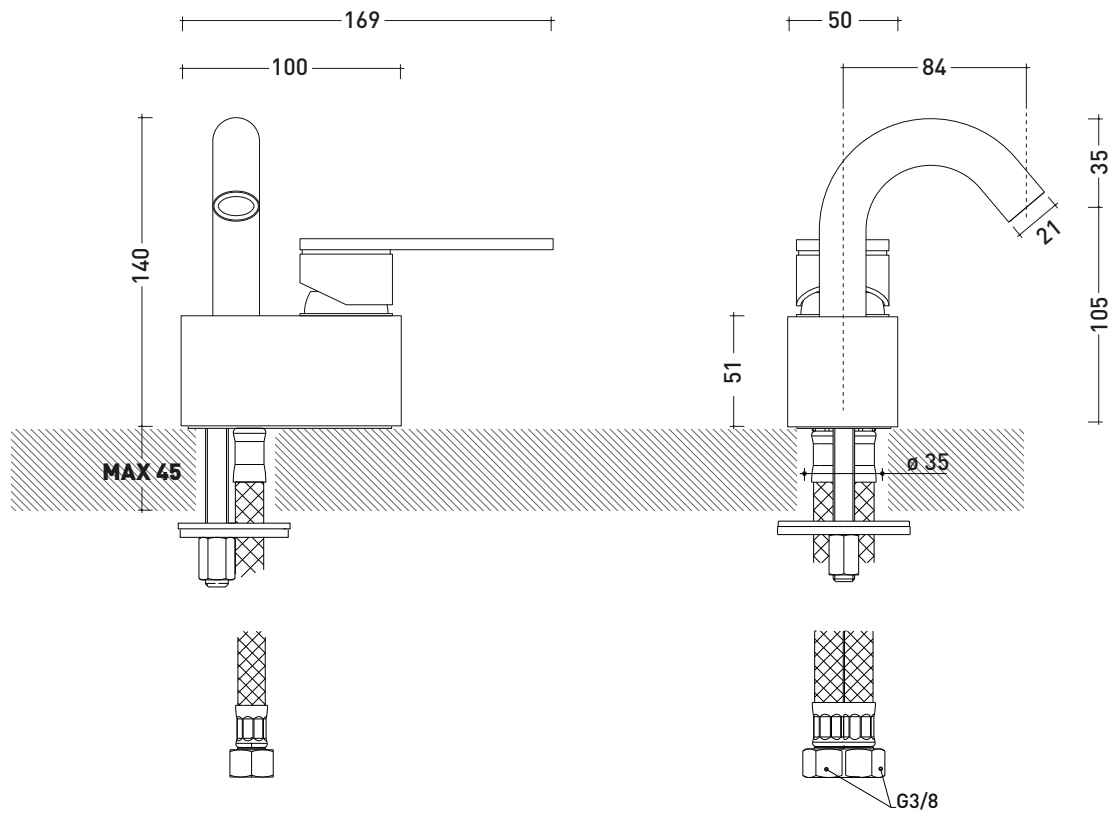

## X14070

Single-lever bidet mixer (stop&go drain EXCLUDED)

Complements: stainless steel stop&go drain (PLX)

Package dim.

Weight 1,5 kg

Pz. Pallet n° -

vista laterale / lateral view

vista frontale / frontal view

vista zenitale / zenital view

sizes in mm

STAINLESS STEEL

brushed

art. X14070

sizes in mm