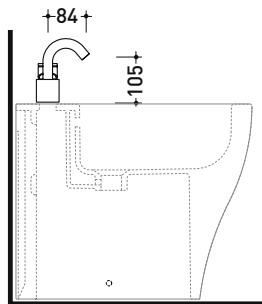

## X14070

Single-lever bidet mixer (stop&go drain EXCLUDED)

Complements: stainless steel stop&go drain (PLX)

Package dim.

Weight 1,5 kg

Pz. Pallet n° -

vista laterale / lateral view

vista frontale / frontal view

vista zenitale / zenital view

sizes in mm

STAINLESS STEEL

brushed

art. X14070

sizes in mm