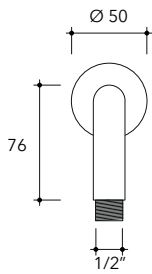

X13084

Wall mounted shower head (Ø 300 mm) with arm

Complements: concealed single lever mixer (X12560)
concealed shower set (X12081)

Package dim.

Weight **3 kg**

Pz. Pallet n° -

vista zenitale / zenital view

vista frontale / frontal view

vista laterale / lateral view

sizes in mm

STAINLESS STEEL

brushed

art. X13084

sizes in mm