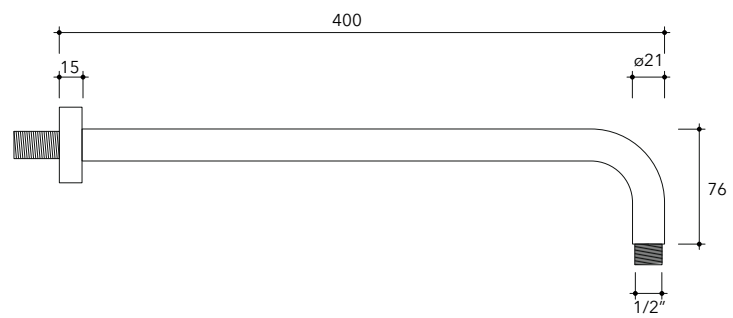

X13084

Wall mounted shower head (Ø 300 mm) with arm

Complements: concealed single lever mixer (X12560)
concealed shower set (X12081)

Package dim.

Weight **3 kg**

Pz. Pallet n° -

vista zenitale / zenital view

vista frontale / frontal view

vista laterale / lateral view

sizes in mm

STAINLESS STEEL

brushed

art. X13084

sizes in mm