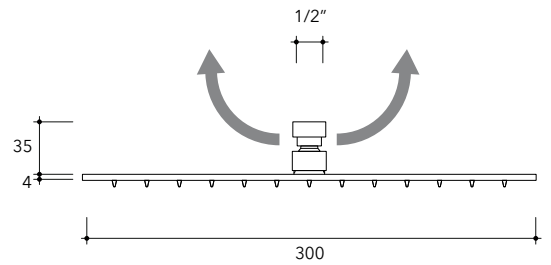

X13084

Wall mounted shower head (Ø 300 mm) with arm

Complements: concealed single lever mixer (X12560)
concealed shower set (X12081)

Package dim.

Weight **3 kg**

Pz. Pallet n° -

vista zenitale / zenital view

vista frontale / frontal view

vista laterale / lateral view

sizes in mm

STAINLESS STEEL

brushed

art. X13084

sizes in mm