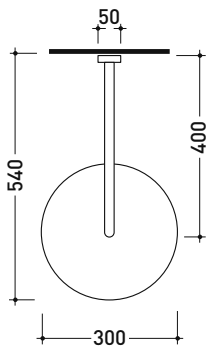

X13084

Wall mounted shower head (Ø 300 mm) with arm

Complements: concealed single lever mixer (X12560)
concealed shower set (X12081)

Package dim.

Weight **3 kg**

Pz. Pallet n° -

vista zenitale / zenital view

vista frontale / frontal view

vista laterale / lateral view

sizes in mm

STAINLESS STEEL

brushed

art. X13084

sizes in mm