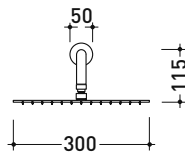

X13084

Wall mounted shower head (Ø 300 mm) with arm

Complements: concealed single lever mixer (X12560)
concealed shower set (X12081)

Package dim.

Weight **3 kg**

Pz. Pallet n° -

vista zenitale / zenital view

vista frontale / frontal view

vista laterale / lateral view

sizes in mm

STAINLESS STEEL

brushed

art. X13084

sizes in mm