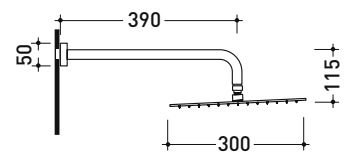

X13084

Wall mounted shower head (Ø 300 mm) with arm

Complements: concealed single lever mixer (X12560)
concealed shower set (X12081)

Package dim.

Weight **3 kg**

Pz. Pallet n° -

vista zenitale / zenital view

vista frontale / frontal view

vista laterale / lateral view

sizes in mm

STAINLESS STEEL

brushed

art. X13084

sizes in mm