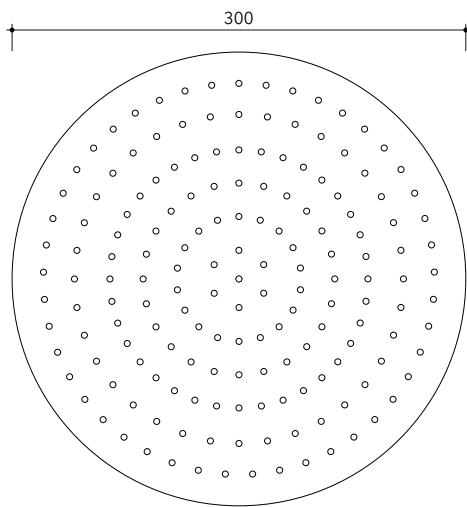

X13084

Wall mounted shower head (Ø 300 mm) with arm

Complements: concealed single lever mixer (X12560)
concealed shower set (X12081)

Package dim.

Weight **3 kg**

Pz. Pallet n° -

vista zenitale / zenital view

vista frontale / frontal view

vista laterale / lateral view

sizes in mm

STAINLESS STEEL

brushed

art. X13084

sizes in mm