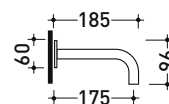

## X12562

Wall spout

Complements:

Package dim.

Weight 0,6 kg

Pz. Pallet n° -

CE

vista zenitale / zenital view

vista frontale / frontal view

vista laterale / lateral view

sizes in mm

STAINLESS STEEL

brushed

<http://www.ceramicaflaminia.it/en/products/343-x1>

©ceramicaflaminiaspa - All rights reserved. Unauthorized copying, publication, reproduction as well as partial reproduction are prohibited