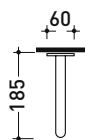

## X12562

Wall spout

Complements:

Package dim.

Weight 0,6 kg

Pz. Pallet n° -

CE

vista zenitale / zenital view

vista frontale / frontal view

vista laterale / lateral view

sizes in mm

STAINLESS STEEL

brushed

<http://www.ceramicaflaminia.it/en/products/343-x1>

©ceramicaflaminiaspa - All rights reserved. Unauthorized copying, publication, reproduction as well as partial reproduction are prohibited

may 2022

art. X12562

sizes in mm