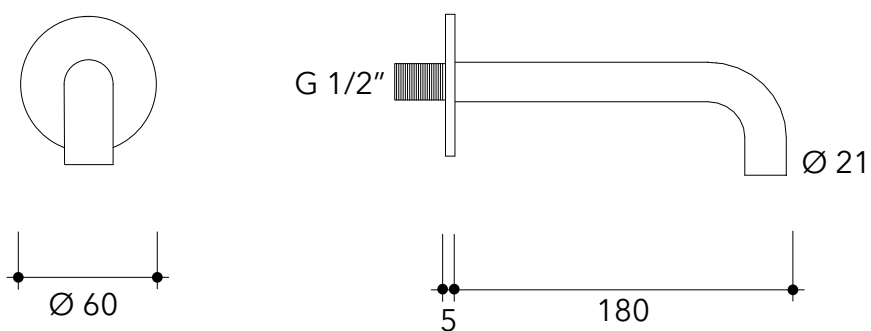

art. X12562

sizes in mm