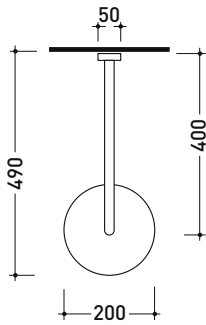

X12084

Wall mounted shower head (Ø 200 mm) with arm

Complements: concealed single lever mixer (X12560)
concealed shower set (X12081)

Package dim.

Weight **2 kg**

Pz. Pallet n° -

vista zenitale / zenital view

vista frontale / frontal view

vista laterale / lateral view

sizes in mm

STAINLESS STEEL

brushed

art. X12084

sizes in mm