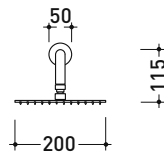

X12084

Wall mounted shower head (Ø 200 mm) with arm

Complements: concealed single lever mixer (X12560)
concealed shower set (X12081)

Package dim.

Weight **2 kg**

Pz. Pallet n° -

vista zenitale / zenital view

vista frontale / frontal view

vista laterale / lateral view

sizes in mm

STAINLESS STEEL

brushed

art. X12084

sizes in mm