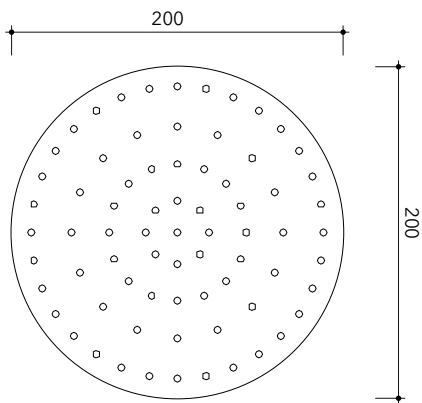

X12084

Wall mounted shower head (Ø 200 mm) with arm

Complements: concealed single lever mixer (X12560)
concealed shower set (X12081)

Package dim.

Weight **2 kg**

Pz. Pallet n° -

vista zenitale / zenital view

vista frontale / frontal view

vista laterale / lateral view

sizes in mm

STAINLESS STEEL

brushed

art. X12084

sizes in mm