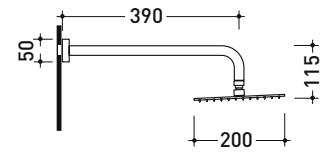

X12084

Wall mounted shower head (Ø 200 mm) with arm

Complements: concealed single lever mixer (X12560)
concealed shower set (X12081)

Package dim.

Weight **2 kg**

Pz. Pallet n° -

vista zenitale / zenital view

vista frontale / frontal view

vista laterale / lateral view

sizes in mm

STAINLESS STEEL

brushed

art. X12084

sizes in mm