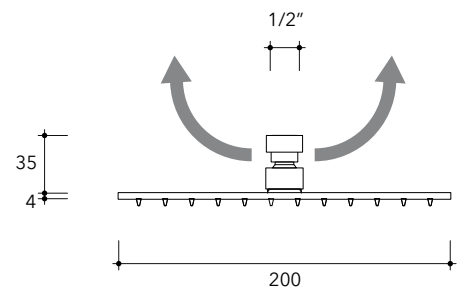

X12084

Wall mounted shower head (Ø 200 mm) with arm

Complements: concealed single lever mixer (X12560)
concealed shower set (X12081)

Package dim.

Weight **2 kg**

Pz. Pallet n° -

vista zenitale / zenital view

vista frontale / frontal view

vista laterale / lateral view

sizes in mm

STAINLESS STEEL

brushed

art. X12084

sizes in mm