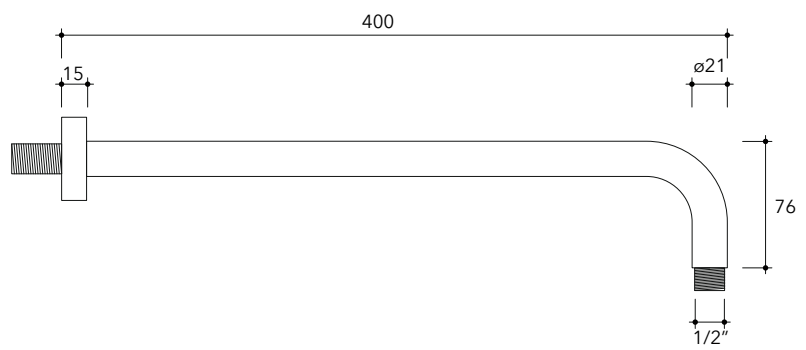

X12084

Wall mounted shower head (Ø 200 mm) with arm

Complements: concealed single lever mixer (X12560)
concealed shower set (X12081)

Package dim.

Weight **2 kg**

Pz. Pallet n° -

vista zenitale / zenital view

vista frontale / frontal view

vista laterale / lateral view

sizes in mm

STAINLESS STEEL

brushed

art. X12084

sizes in mm