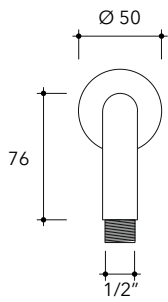

X12084

Wall mounted shower head (Ø 200 mm) with arm

Complements: concealed single lever mixer (X12560)
concealed shower set (X12081)

Package dim.

Weight **2 kg**

Pz. Pallet n° -

vista zenitale / zenital view

vista frontale / frontal view

vista laterale / lateral view

sizes in mm

STAINLESS STEEL

brushed

art. X12084

sizes in mm