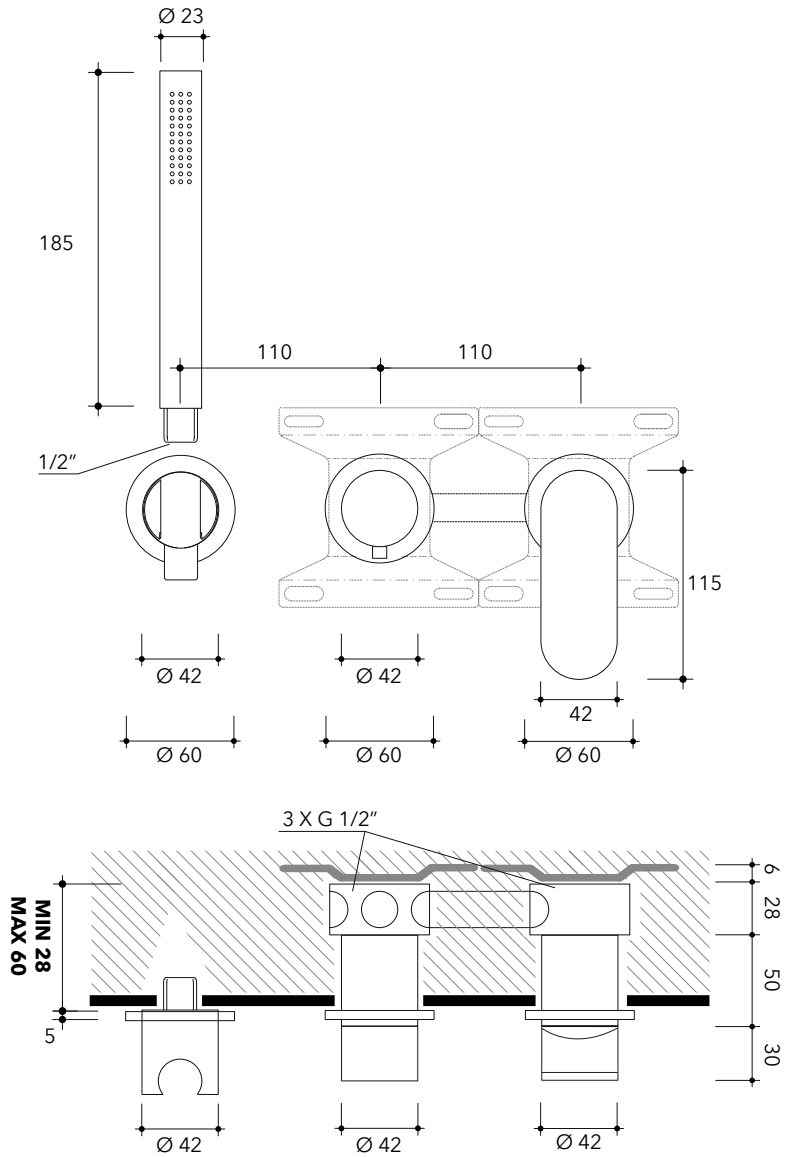

X12081

Shower set: concealed single-lever mixer, inverter and hand showerhand with support

Complements: wall mounted shower head Ø 200 mm (X12084)
wall mounted shower head Ø 300 mm (X13084)

Package dim.

Weight 4,5 kg

Pz. Pallet n° -

vista zenitale / zenital view

vista frontale / frontal view

sizes in mm

STAINLESS STEEL

brushed

art. X12081

sizes in mm