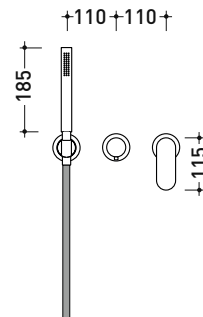

X12081

Shower set: concealed single-lever mixer, inverter and hand showerhand with support

Complements: wall mounted shower head Ø 200 mm (X12084)
wall mounted shower head Ø 300 mm (X13084)

Package dim.

Weight 4,5 kg

Pz. Pallet n° -

vista zenitale / zenital view

vista frontale / frontal view

sizes in mm

STAINLESS STEEL

brushed

art. X12081

sizes in mm