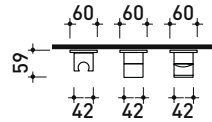

X12081

Shower set: concealed single-lever mixer, inverter and hand showerhand with support

Complements: wall mounted shower head Ø 200 mm (X12084)
wall mounted shower head Ø 300 mm (X13084)

Package dim.

Weight 4,5 kg

Pz. Pallet n° -

vista zenitale / zenital view

vista frontale / frontal view

sizes in mm

STAINLESS STEEL

brushed

art. X12081

sizes in mm