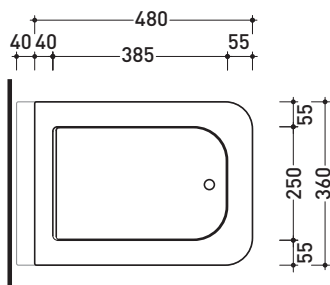

Package dim. **53 x 37 x 25 cm** | Weight **18 kg** | Pz. Pallet n° **15**

UNI EN 14528 - CL20 Dop-No14528

vista zenitale / zenital view

vista laterale / lateral view

sezione longitudinale / section

vista retro / back view

## VLCW01

Polyester seat & cover

Complements: **Volo wall hung wc (VL118)**

Package dim. **51 x 40 x 6 cm** | Weight **4 kg** | Pz. Pallet n° -

vista zenitale / zenital view

vista laterale / lateral view

vista frontale / frontal view

sizes in mm

WOOD/POLYESTER: glossy finish

white

FOR THE COLOR MARKED  
ASK FOR AVAILABILITY

design **ALESSIO PINTO**

2008

## VLCW03

Soft-closing thermosetting wrapping seat & cover

Complements: **Volo wall hung wc** (VL118)

Package dim. **51 x 40 x 6 cm** | Weight **3 kg** | Pz. Pallet n° -

vista zenitale / zenital view

vista laterale / lateral view