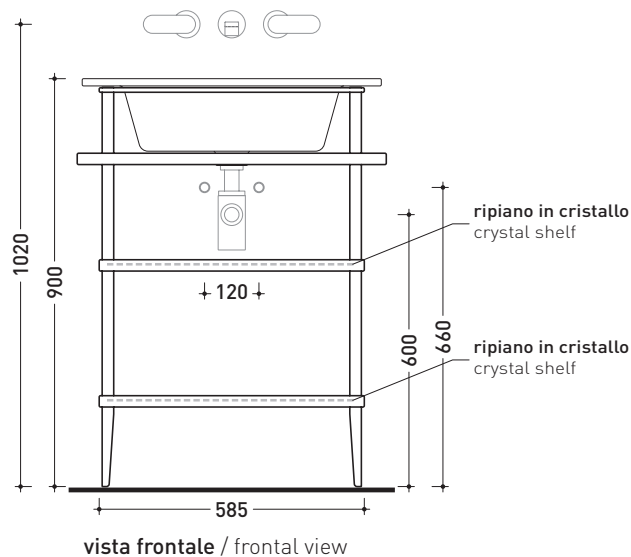

## VL66L Volo 66

Countertop - wall hung basin 66 cm

•WITH OVERFLOW •ARRANGED FOR THREE HOLES TAP

Complements: **Volo metal structure** (VL66M)  
**Forty6 shelf** (F6VL66)  
**Solid shelf** (SLVL66)  
**Furniture BOX - depth. 50**  
**Line taps basin:** ONE - NOKÉ - SI - FOLD - X1  
**Line accessories:** TWO - HOOP - NOKÉ - FOLD

## VL66M

Metal structure with 3 crystal shelves to suit VOLO 66 basin

Complements: **Volo 66 basin (VL66L)**  
**Line taps basin: ONE - NOKÉ - SI - FOLD**  
**Line accessories: TWO - HOOP - NOKÉ - FOLD**

Package dim. **73 x 58 x 94 cm** | Weight **26 kg** | Pz. Pallet n° -

sizes in mm

**BRASS:** glossy finish

chromo

**BRASS:** matt finish

black

<http://www.ceramicaflaminia.it/en/products/327-volo>

©ceramicaflaminiaspa - All rights reserved. Unauthorized copying, publication, reproduction as well as partial reproduction are prohibited