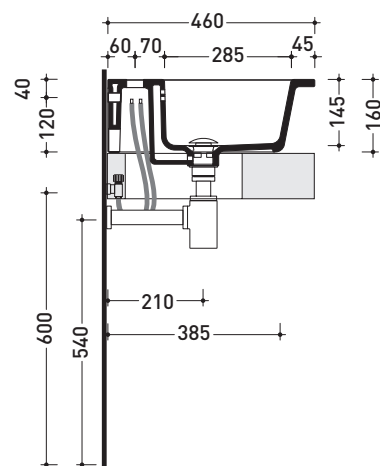

Package dim. **53,5 x 20 x 48 cm** | Weight **15 kg** | Pz. Pallet n° **18**

UNI EN 14688 - CL20 Dop-No14688

vista zenitale / zenital view

vista frontale / frontal view

foro consigliato sul piano  
suggested hole on the top

vista zenitale / zenital view

sezione longitudinale / section

sizes in mm

Please consider a 2% tolerance on indicated measurements

CERAMIC: glossy finish

matt finish

FOR THE COLORS MARKED  
ASK FOR AVAILABILITY

Package dim. **53 x 60 x 94 cm** | Weight **19 kg** | Pz. Pallet n° -

vista frontale / frontal view

vista laterale / lateral view

vista zenitale / zenital view

sizes in mm

**BRASS:** glossy finish

chromo

matt finish