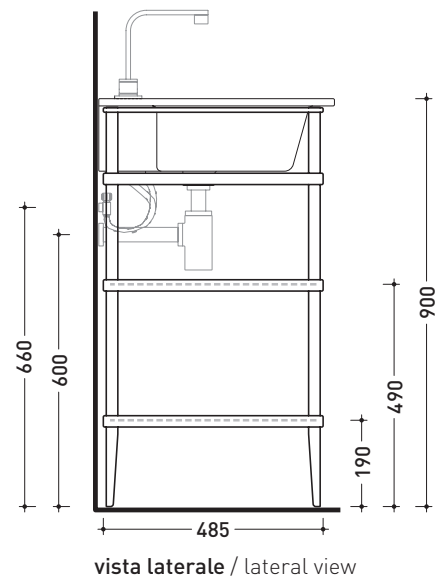

design **ALESSIO PINTO**

2008

VL66M

Metal structure with 3 crystal shelves to suit VOLO 66 basin

Complements: **Volo 66 basin (VL66L)**
Line taps basin: ONE - NOKÉ - SI - FOLD
Line accessories: TWO - HOOP - NOKÉ - FOLD

Technical accessories: **Chrome siphon (SIFL/CR) - Telescopic chrome siphon (SIFL066)**
Stop & Go drain (PLSG)
CERAMIC Stop & Go drain (PLCE)
Two piece set chrome tap filters (RF026)

Package dim. **73 x 58 x 94 cm** | Weight **26 kg** | Pz. Pallet n° -

sizes in mm

BRASS: glossy finish

chromo

BRASS: matt finish

black

<http://www.ceramicaflaminia.it/en/products/327-volo>

©ceramicaflaminiaspa - All rights reserved. Unauthorized copying, publication, reproduction as well as partial reproduction are prohibited

may 2019