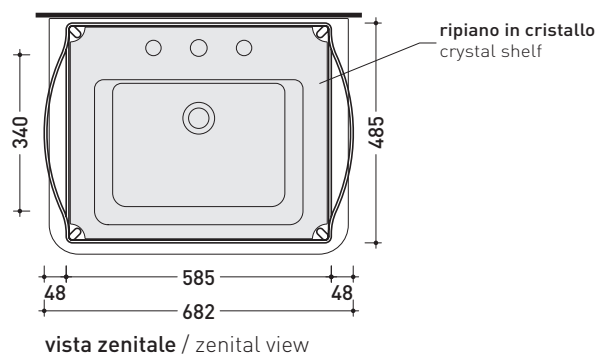

design **ALESSIO PINTO**

2008

VL66M

Metal structure with 3 crystal shelves to suit VOLO 66 basin

Complements: **Volo 66 basin (VL66L)**
Line taps basin: ONE - NOKÉ - SI - FOLD
Line accessories: TWO - HOOP - NOKÉ - FOLD

Technical accessories: **Chrome siphon (SIFL/CR) - Telescopic chrome siphon (SIFL066)**
Stop & Go drain (PLSG)
CERAMIC Stop & Go drain (PLCE)
Two piece set chrome tap filters (RF026)

Package dim. **73 x 58 x 94 cm** | Weight **26 kg** | Pz. Pallet n° -

sizes in mm

BRASS: glossy finish

chromo

BRASS: matt finish

black

<http://www.ceramicaflaminia.it/en/products/327-volo>

©ceramicaflaminiaspa - All rights reserved. Unauthorized copying, publication, reproduction as well as partial reproduction are prohibited

may 2019