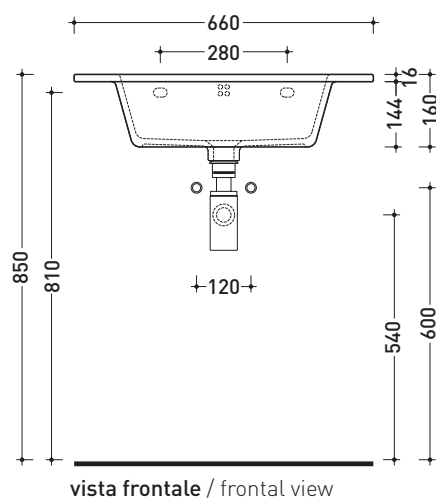

## VL66L Volo 66

Countertop - wall hung basin 66 cm

•WITH OVERFLOW •ARRANGED FOR THREE HOLES TAP

Complements: **Volo metal structure** (VL66M)  
**Forty6 shelf** (F6VL66)  
**Solid shelf** (SLVL66)  
**Furniture BOX - depth. 50**  
**Line taps basin:** ONE - NOKÉ - SI - FOLD - X1  
**Line accessories:** TWO - HOOP - NOKÉ - FOLD

Package dim. **66 x 20 x 53,5 cm** | Weight **21 kg** | Pz. Pallet n° **12**

UNI EN 14688 - CL20 Dop-No14688

foro consigliato sul piano  
suggested hole on the top

sizes in mm

Please consider a 2% tolerance on indicated measurements