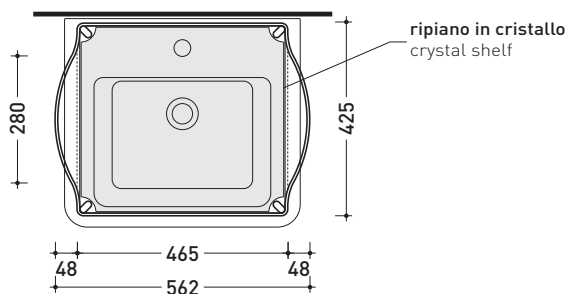

Package dim. **53 x 60 x 94 cm** | Weight **19 kg** | Pz. Pallet n° -

vista frontale / frontal view

vista laterale / lateral view

vista zenitale / zenital view

sizes in mm

**BRASS:** glossy finish

chromo

matt finish