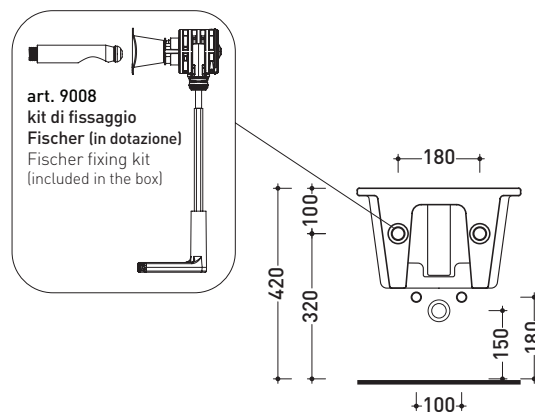

## VL218

**Wall hung single-hole bidet** (fixing kit art. 9008 included)

•WITH OVERFLOW

Complements: **Line taps bidet:** ONE - NOKÉ - SI - FOLD - X1  
**Line accessories:** TWO - HOOP - NOKÉ - FOLD

Technical accessories: **Universal fixing bracket for wall hung wc/bidet** (41/P)  
**Short chrome siphon for bidet** (SIFB/CR)  
**Stop & Go drain** (PLSG)  
**CERAMIC Stop & Go drain** (PLCE)  
**Two piece set chrome tap filters** (RF026)

Package dim. **53 x 37 x 25 cm** | Weight **18 kg** | Pz. Pallet n° **15**

UNI EN 14528 - CL20 Dop-No14528

vista zenitale / zenital view

vista laterale / lateral view

sezione longitudinale / section

vista retro / back view

sizes in mm

Please consider a 2% tolerance on indicated measurements

CERAMIC: glossy finish

white

FOR THE COLOR MARKED  
ASK FOR AVAILABILITY

design **ALESSIO PINTO**

2008