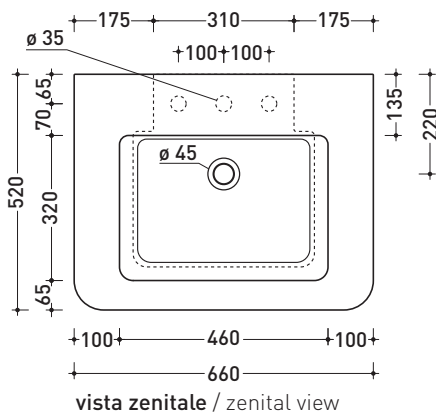

## VL66L Volo 66

Countertop - wall hung basin 66 cm

•WITH OVERFLOW •ARRANGED FOR THREE HOLES TAP

Complements: **Volo metal structure** (VL66M)  
**Forty6 shelf** (F6VL66)  
**Solid shelf** (SLVL66)  
**Furniture BOX - depth. 50**  
**Line taps basin:** ONE - NOKÉ - SI - FOLD - X1  
**Line accessories:** TWO - HOOP - NOKÉ - FOLD

Package dim. **66 x 20 x 53,5 cm** | Weight **21 kg** | Pz. Pallet n° **12**

UNI EN 14688 - CL20 Dop-No14688

foro consigliato sul piano  
suggested hole on the top

sizes in mm

Please consider a 2% tolerance on indicated measurements

Package dim. **53,5 x 20 x 48 cm** | Weight **15 kg** | Pz. Pallet n° **18**

UNI EN 14688 - CL20 Dop-No14688

vista zenitale / zenital view

vista frontale / frontal view

foro consigliato sul piano  
suggested hole on the top

Package dim. **53 x 37 x 25 cm** | Weight **18 kg** | Pz. Pallet n° **15**

UNI EN 14528 - CL20 Dop-No14528

vista zenitale / zenital view

vista laterale / lateral view

sezione longitudinale / section

vista retro / back view