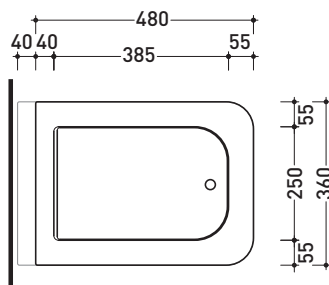

Package dim. **53 x 60 x 94 cm** | Weight **19 kg** | Pz. Pallet n° -

vista frontale / frontal view

vista laterale / lateral view

vista zenitale / zenital view

sizes in mm

**BRASS:** glossy finish

chromo

matt finish

Package dim. **53 x 37 x 25 cm** | Weight **18 kg** | Pz. Pallet n° **15**

UNI EN 14528 - CL20 Dop-No14528

vista zenitale / zenital view

vista laterale / lateral view

sezione longitudinale / section

vista retro / back view

sizes in mm

Please consider a 2% tolerance on indicated measurements

CERAMIC: glossy finish

white

FOR THE COLOR MARKED  
ASK FOR AVAILABILITY

design **ALESSIO PINTO**

2008

## VLCW01

Polyester seat & cover

Complements: **Volo wall hung wc (VL118)**

Package dim. **51 x 40 x 6 cm** | Weight **4 kg** | Pz. Pallet n° -

vista zenitale / zenital view

vista laterale / lateral view

vista frontale / frontal view