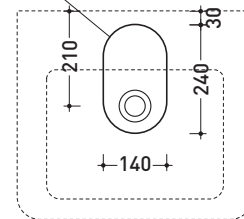

Package dim. **53,5 x 20 x 48 cm** | Weight **15 kg** | Pz. Pallet n° **18**

UNI EN 14688 - CL20 Dop-No14688

vista zenitale / zenital view

vista frontale / frontal view

foro consigliato sul piano  
suggested hole on the top

vista zenitale / zenital view

sezione longitudinale / section

sizes in mm

Please consider a 2% tolerance on indicated measurements

CERAMIC: glossy finish

matt finish

FOR THE COLORS MARKED  
ASK FOR AVAILABILITY

Package dim. **53 x 60 x 94 cm** | Weight **19 kg** | Pz. Pallet n° -

vista frontale / frontal view

vista laterale / lateral view

vista zenitale / zenital view

sizes in mm

**BRASS:** glossy finish

chromo

matt finish