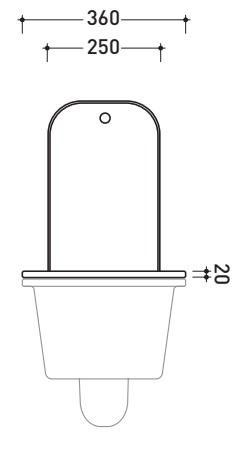

Package dim. **53 x 37 x 25 cm** | Weight **18 kg** | Pz. Pallet n° **15**

UNI EN 14528 - CL20 Dop-No14528

vista zenitale / zenital view

vista laterale / lateral view

sezione longitudinale / section

vista retro / back view

sizes in mm

Please consider a 2% tolerance on indicated measurements

CERAMIC: glossy finish

white

FOR THE COLOR MARKED  
ASK FOR AVAILABILITY

design **ALESSIO PINTO**

2008

## VLCW01

Polyester seat & cover

Complements: **Volo wall hung wc (VL118)**

Package dim. **51 x 40 x 6 cm** | Weight **4 kg** | Pz. Pallet n° -

vista zenitale / zenital view

vista laterale / lateral view

vista frontale / frontal view

sizes in mm

WOOD/POLYESTER: glossy finish

white

FOR THE COLOR MARKED  
ASK FOR AVAILABILITY

design **ALESSIO PINTO**

2008