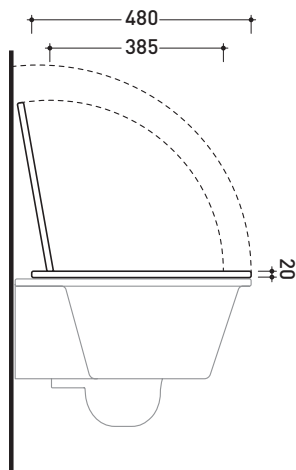

Package dim. **53 x 37 x 25 cm** | Weight **18 kg** | Pz. Pallet n° **15**

UNI EN 14528 - CL20 Dop-No14528

vista zenitale / zenital view

vista laterale / lateral view

sezione longitudinale / section

vista retro / back view

sizes in mm

Please consider a 2% tolerance on indicated measurements

CERAMIC: glossy finish

white

FOR THE COLOR MARKED  
ASK FOR AVAILABILITY

design **ALESSIO PINTO**

2008

## VLCW01

Polyester seat & cover

Complements: **Volo wall hung wc (VL118)**

Package dim. **51 x 40 x 6 cm** | Weight **4 kg** | Pz. Pallet n° -

vista zenitale / zenital view

vista laterale / lateral view

vista frontale / frontal view

sizes in mm

WOOD/POLYESTER: glossy finish

white

FOR THE COLOR MARKED  
ASK FOR AVAILABILITY

design **ALESSIO PINTO**

2008