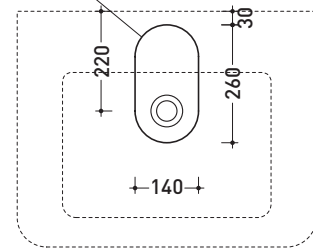

## VL66L Volo 66

Countertop - wall hung basin 66 cm

•WITH OVERFLOW •ARRANGED FOR THREE HOLES TAP

Complements: **Volo metal structure** (VL66M)  
**Forty6 shelf** (F6VL66)  
**Solid shelf** (SLVL66)  
**Furniture BOX - depth. 50**  
**Line taps basin:** ONE - NOKÉ - SI - FOLD - X1  
**Line accessories:** TWO - HOOP - NOKÉ - FOLD

Package dim. **66 x 20 x 53,5 cm** | Weight **21 kg** | Pz. Pallet n° **12**

UNI EN 14688 - CL20 Dop-No14688

foro consigliato sul piano  
suggested hole on the top

sizes in mm

Please consider a 2% tolerance on indicated measurements

Package dim. **53,5 x 20 x 48 cm** | Weight **15 kg** | Pz. Pallet n° **18**

UNI EN 14688 - CL20 Dop-No14688

vista zenitale / zenital view

vista frontale / frontal view

foro consigliato sul piano  
suggested hole on the top

Package dim. **53 x 37 x 25 cm** | Weight **18 kg** | Pz. Pallet n° **15**

UNI EN 14528 - CL20 Dop-No14528

vista zenitale / zenital view

vista laterale / lateral view

sezione longitudinale / section

vista retro / back view