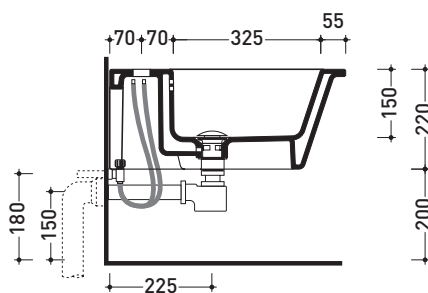

Package dim. **53 x 37 x 25 cm** | Weight **18 kg** | Pz. Pallet n° **15**

UNI EN 14528 - CL20 Dop-No14528

vista zenitale / zenital view

vista laterale / lateral view

sezione longitudinale / section

vista retro / back view

sizes in mm

Please consider a 2% tolerance on indicated measurements

CERAMIC: glossy finish

white

FOR THE COLOR MARKED  
ASK FOR AVAILABILITY

design **ALESSIO PINTO**

2008