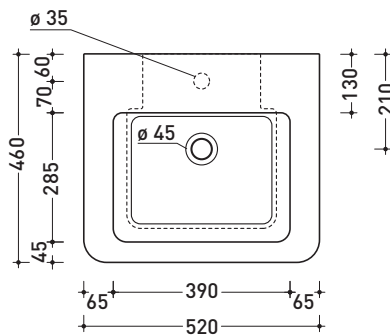

Package dim. **73 x 58 x 94 cm** | Weight **26 kg** | Pz. Pallet n° -

sizes in mm

**BRASS:** glossy finish

chromo

**BRASS:** matt finish

black

<http://www.ceramicaflaminia.it/en/products/327-volo>

©ceramicaflaminiaspa - All rights reserved. Unauthorized copying, publication, reproduction as well as partial reproduction are prohibited

## VL52L Volo 52

Countertop - wall hung basin 52 cm

•WITH OVERFLOW •ARRANGED FOR SINGLE-HOLE

Complements: **Volo metal structure (VL52M)**  
**Furniture BOX - depth. 50**  
**Line taps basin: ONE - NOKÉ - SI - FOLD - X1**  
**Line accessories: TWO - HOOP - NOKÉ - FOLD**

Package dim. **53,5 x 20 x 48 cm** | Weight **15 kg** | Pz. Pallet n° **18**

UNI EN 14688 - CL20 Dop-No14688

vista zenitale / zenital view

vista frontale / frontal view

foro consigliato sul piano  
suggested hole on the top