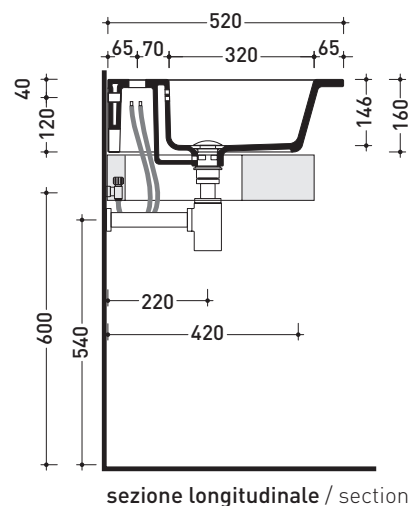

## VL66L Volo 66

Countertop - wall hung basin 66 cm

•WITH OVERFLOW •ARRANGED FOR THREE HOLES TAP

Complements: **Volo metal structure** (VL66M)  
**Forty6 shelf** (F6VL66)  
**Solid shelf** (SLVL66)  
**Furniture BOX - depth. 50**  
**Line taps basin:** ONE - NOKÉ - SI - FOLD - X1  
**Line accessories:** TWO - HOOP - NOKÉ - FOLD

Package dim. **66 x 20 x 53,5 cm** | Weight **21 kg** | Pz. Pallet n° **12**

UNI EN 14688 - CL20 Dop-No14688

foro consigliato sul piano  
suggested hole on the top

sizes in mm

Please consider a 2% tolerance on indicated measurements