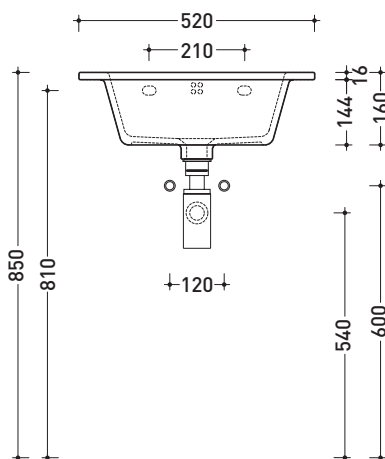

## VL52L Volo 52

Countertop - wall hung basin 52 cm

•WITH OVERFLOW •ARRANGED FOR SINGLE-HOLE

Complements: **Volo metal structure (VL52M)**  
**Furniture BOX - depth. 50**  
**Line taps basin: ONE - NOKÉ - SI - FOLD - X1**  
**Line accessories: TWO - HOOP - NOKÉ - FOLD**

Package dim. **53,5 x 20 x 48 cm** | Weight **15 kg** | Pz. Pallet n° **18**

UNI EN 14688 - CL20 Dop-No14688

vista zenitale / zenital view

vista frontale / frontal view

foro consigliato sul piano  
suggested hole on the top