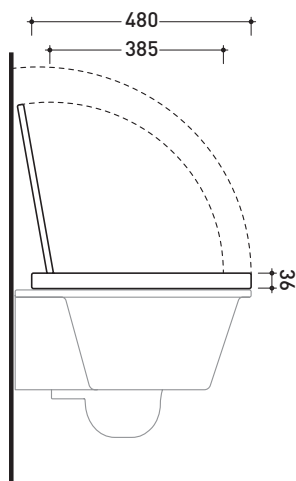

Package dim. **53 x 37 x 25 cm** | Weight **18 kg** | Pz. Pallet n° **15**

UNI EN 14528 - CL20 Dop-No14528

vista zenitale / zenital view

vista laterale / lateral view

sezione longitudinale / section

vista retro / back view

## VLCW01

Polyester seat & cover

Complements: **Volo wall hung wc (VL118)**

Package dim. **51 x 40 x 6 cm** | Weight **4 kg** | Pz. Pallet n° -

vista zenitale / zenital view

vista laterale / lateral view

vista frontale / frontal view

sizes in mm

WOOD/POLYESTER: glossy finish

white

FOR THE COLOR MARKED  
ASK FOR AVAILABILITY

design **ALESSIO PINTO**

2008

## VLCW03

Soft-closing thermosetting wrapping seat & cover

Complements: **Volo wall hung wc** (VL118)

Package dim. **51 x 40 x 6 cm** | Weight **3 kg** | Pz. Pallet n° -

vista zenitale / zenital view

vista laterale / lateral view