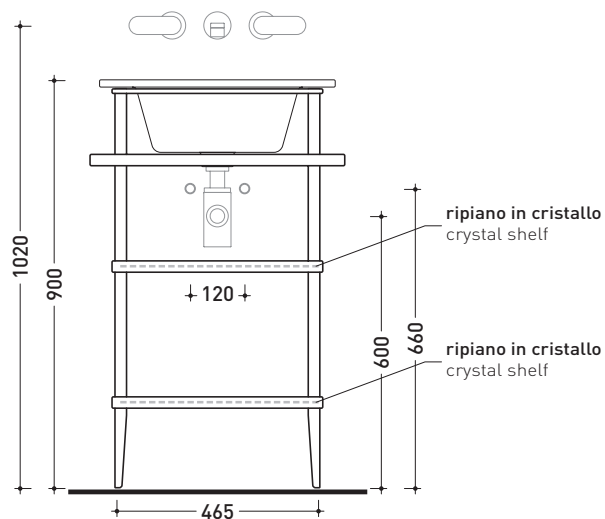

## VL52M

**Metal structure with 3 crystal shelves to suit VOLO 52 basin**

Complements: **Volo 52 basin (VL52L)**  
**Line taps basin: ONE - NOKÉ - SI - FOLD**  
**Line accessories: TWO - HOOP - NOKÉ - FOLD**

Package dim. **53 x 60 x 94 cm** | Weight **19 kg** | Pz. Pallet n° -

vista frontale / frontal view

vista laterale / lateral view

vista zenitale / zenital view

sizes in mm

**BRASS:** glossy finish

chromo

matt finish