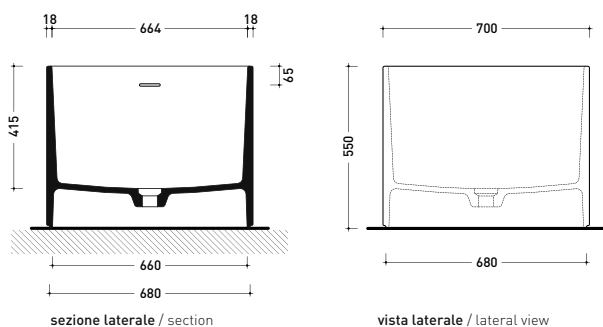

VAL170 Oval

Freestanding bath-tub 170 cm - drain cover matching color the bathtub (drainage system art. SIFVA4 included)

• with overflow

Complements: Line taps bath-tub: ONE - NOKÉ - SI - FOLD - STIL - X1
Line accessories: TWO - HOOP - FOLD

Package dim. cm

Weight - kg

Pz. Palet n° 1

UNI EN 14516 - CL1

Dop-No14516

SOLID SURFACE	GLOSSY GELCOAT
Peso Netto Net Weight = 150 Kg	Peso Netto Net Weight = 183 Kg
Peso Lordo Gross Weight = 185 Kg	Peso Lordo Gross Weight = 218 Kg
Capacità Max / Max Capacity = 300 L	

sizes in mm