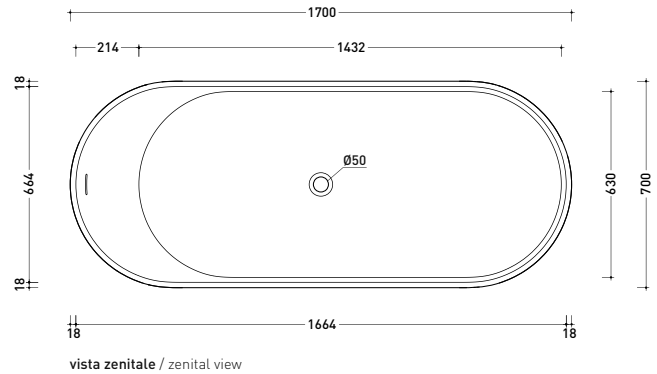

VAL170 Oval

Freestanding bath-tub 170 cm - drain cover matching color the bathtub (drainage system art. SIFVA4 included)

• with overflow

Complements: Line taps bath-tub: ONE - NOKÉ - SI - FOLD - STIL - X1
Line accessories: TWO - HOOP - FOLD

Package dim. cm

Weight - kg

Pz. Palet n° 1

UNI EN 14516 - CL1

Dop-No14516

SOLID SURFACE	GLOSSY GELCOAT
Peso Netto Net Weight = 150 Kg	Peso Netto Net Weight = 183 Kg
Peso Lordo Gross Weight = 185 Kg	Peso Lordo Gross Weight = 218 Kg
Capacità Max / Max Capacity = 300 L	

sizes in mm