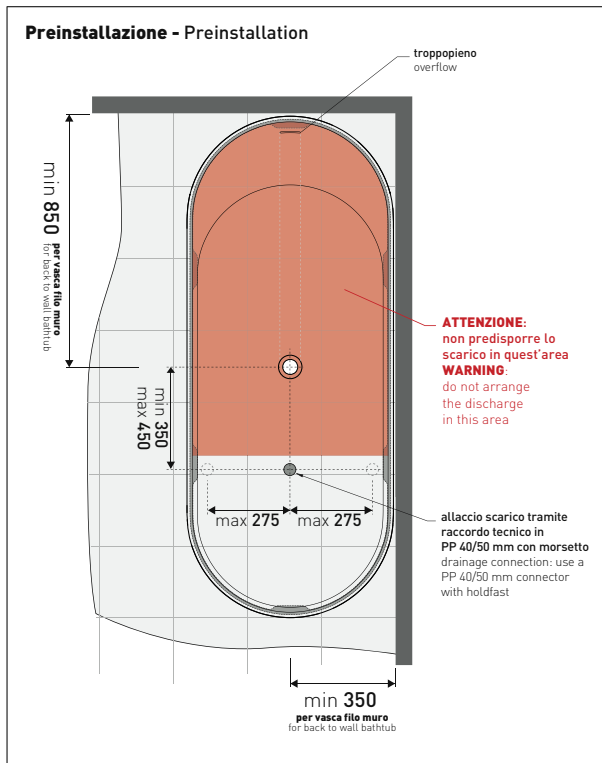

VAL170 Oval

Freestanding bath-tub 170 cm - drain cover matching color the bathtub (drainage system art. SIFVA4 included)

• with overflow

Complements: Line taps bath-tub: ONE - NOKÉ - SI - FOLD - STIL - X1
Line accessories: TWO - HOOP - FOLD

Package dim. cm

Weight - kg

Pz. Palet n° 1

UNI EN 14516 - CL1

Dop-No14516

SOLID SURFACE	GLOSSY GELCOAT
Peso Netto Net Weight = 150 Kg	Peso Netto Net Weight = 183 Kg
Peso Lordo Gross Weight = 185 Kg	Peso Lordo Gross Weight = 218 Kg
Capacità Max / Max Capacity = 300 L	

sizes in mm