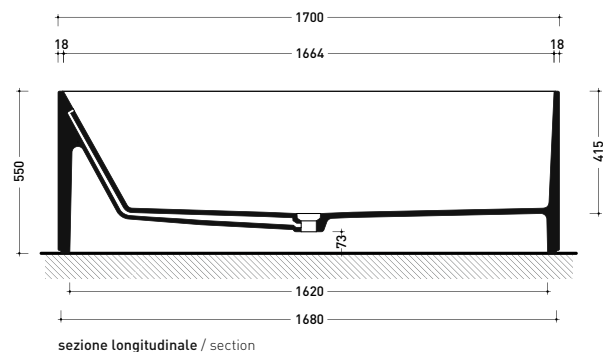

VAL170 Oval

Freestanding bath-tub 170 cm - drain cover matching color the bathtub (drainage system art. SIFVA4 included)

• with overflow

Complements: Line taps bath-tub: ONE - NOKÉ - SI - FOLD - STIL - X1
Line accessories: TWO - HOOP - FOLD

Package dim. cm

Weight - kg

Pz. Palet n° 1

UNI EN 14516 - CL1

Dop-No14516

SOLID SURFACE	GLOSSY GELCOAT
Peso Netto Net Weight = 150 Kg	Peso Netto Net Weight = 183 Kg
Peso Lordo Gross Weight = 185 Kg	Peso Lordo Gross Weight = 218 Kg
Capacità Max / Max Capacity = 300 L	

sizes in mm