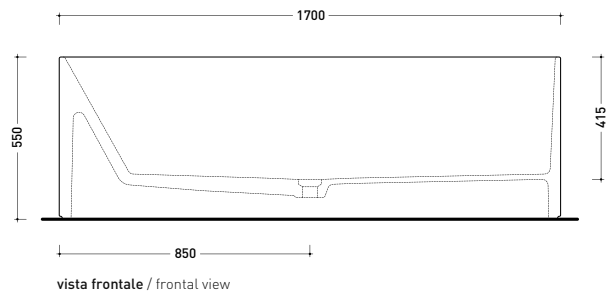

VAL170 Oval

Freestanding bath-tub 170 cm - drain cover matching color the bathtub (drainage system art. SIFVA4 included)

• with overflow

Complements: Line taps bath-tub: ONE - NOKÉ - SI - FOLD - STIL - X1
Line accessories: TWO - HOOP - FOLD

Package dim. cm

Weight - kg

Pz. Palet n° 1

UNI EN 14516 - CL1

Dop-No14516

SOLID SURFACE	GLOSSY GELCOAT
Peso Netto Net Weight = 150 Kg	Peso Netto Net Weight = 183 Kg
Peso Lordo Gross Weight = 185 Kg	Peso Lordo Gross Weight = 218 Kg
Capacità Max / Max Capacity = 300 L	

sizes in mm