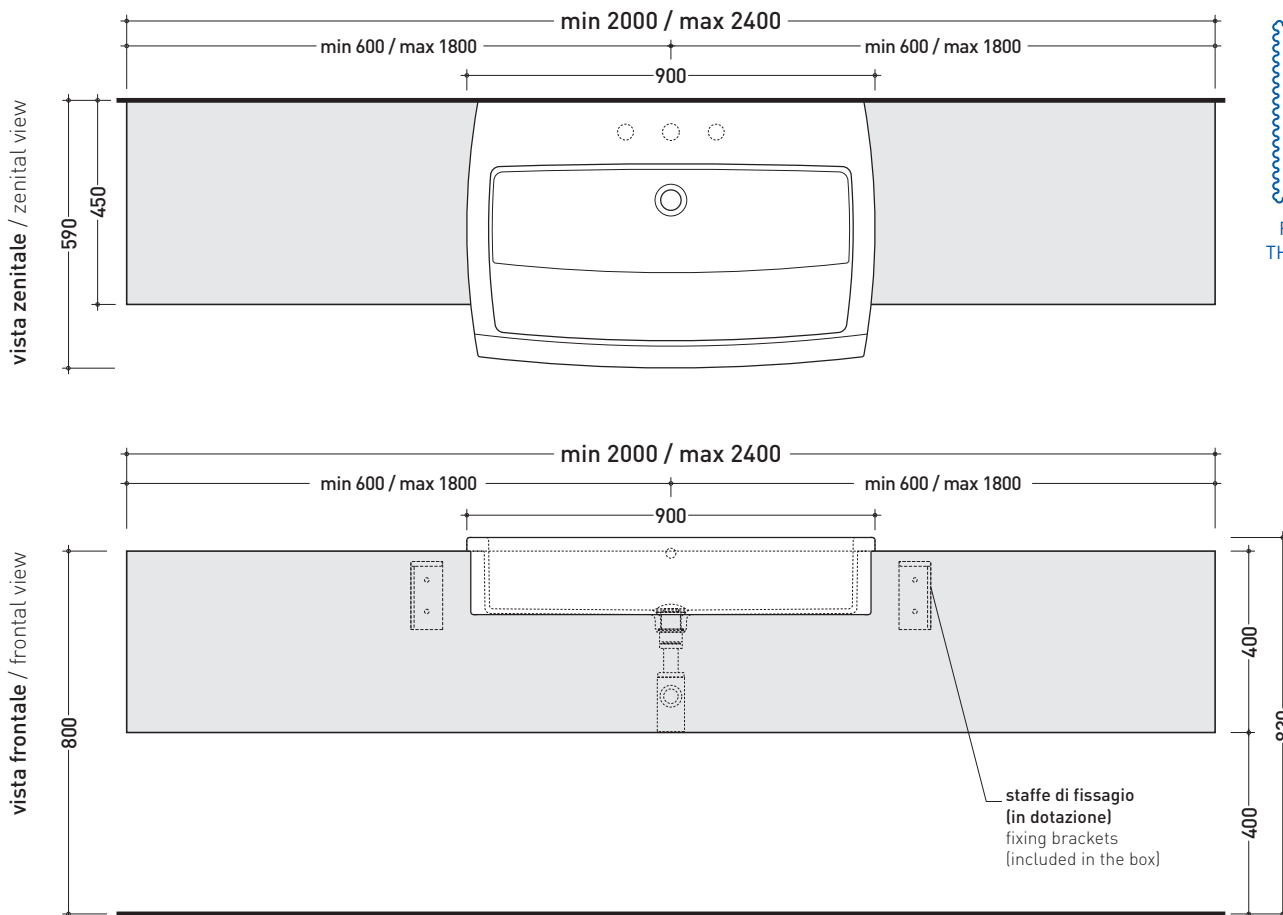

Tap holes are not made on this article by Flaminia

REFERENCE TO
THE COMPULSORY
ORDER FORM

sizes in mm

PIETRALUCE: glossy finish