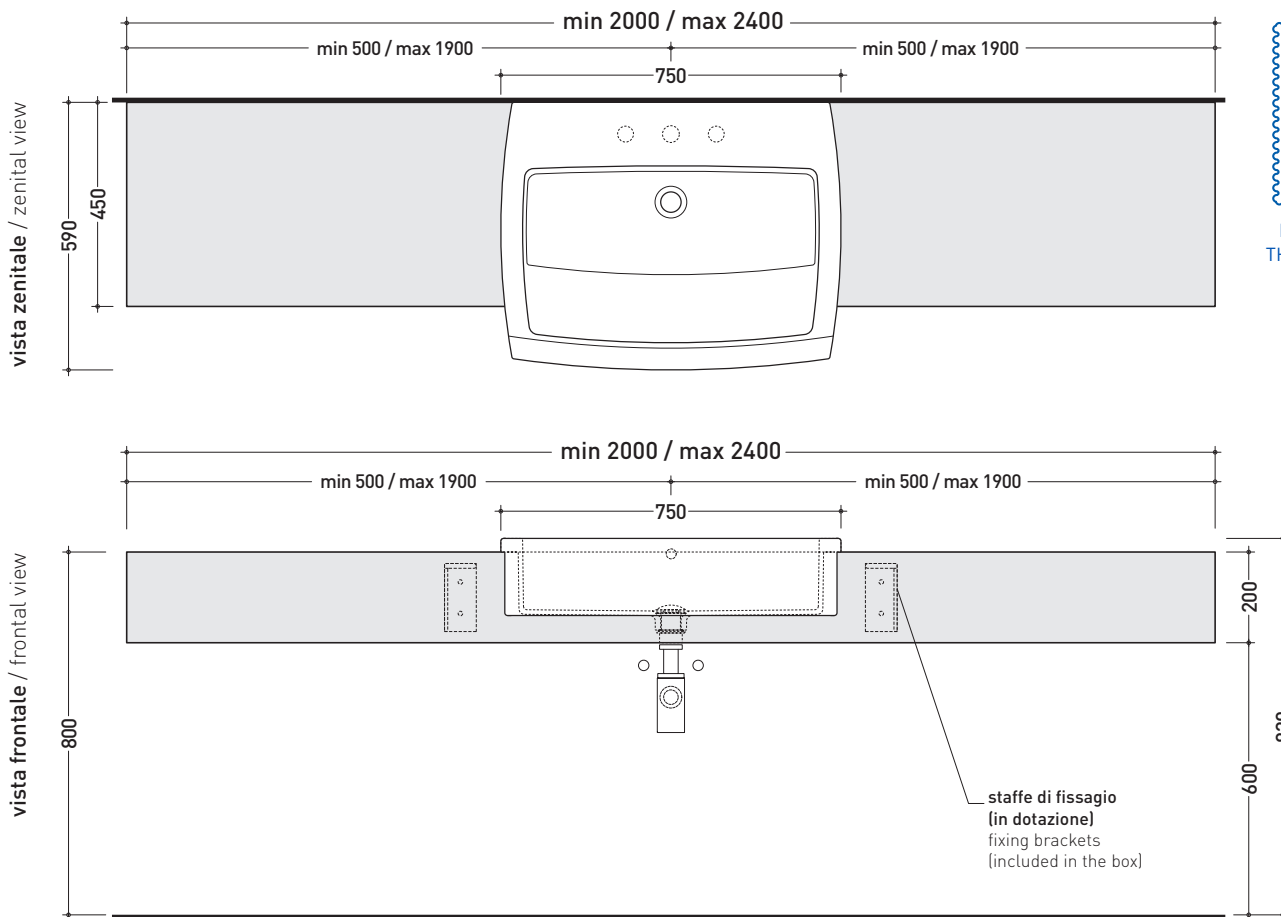

Tap holes are not made on this article by Flaminia

REFERENCE TO
THE COMPULSORY
ORDER FORM

sizes in mm

PIETRALUCE: glossy finish