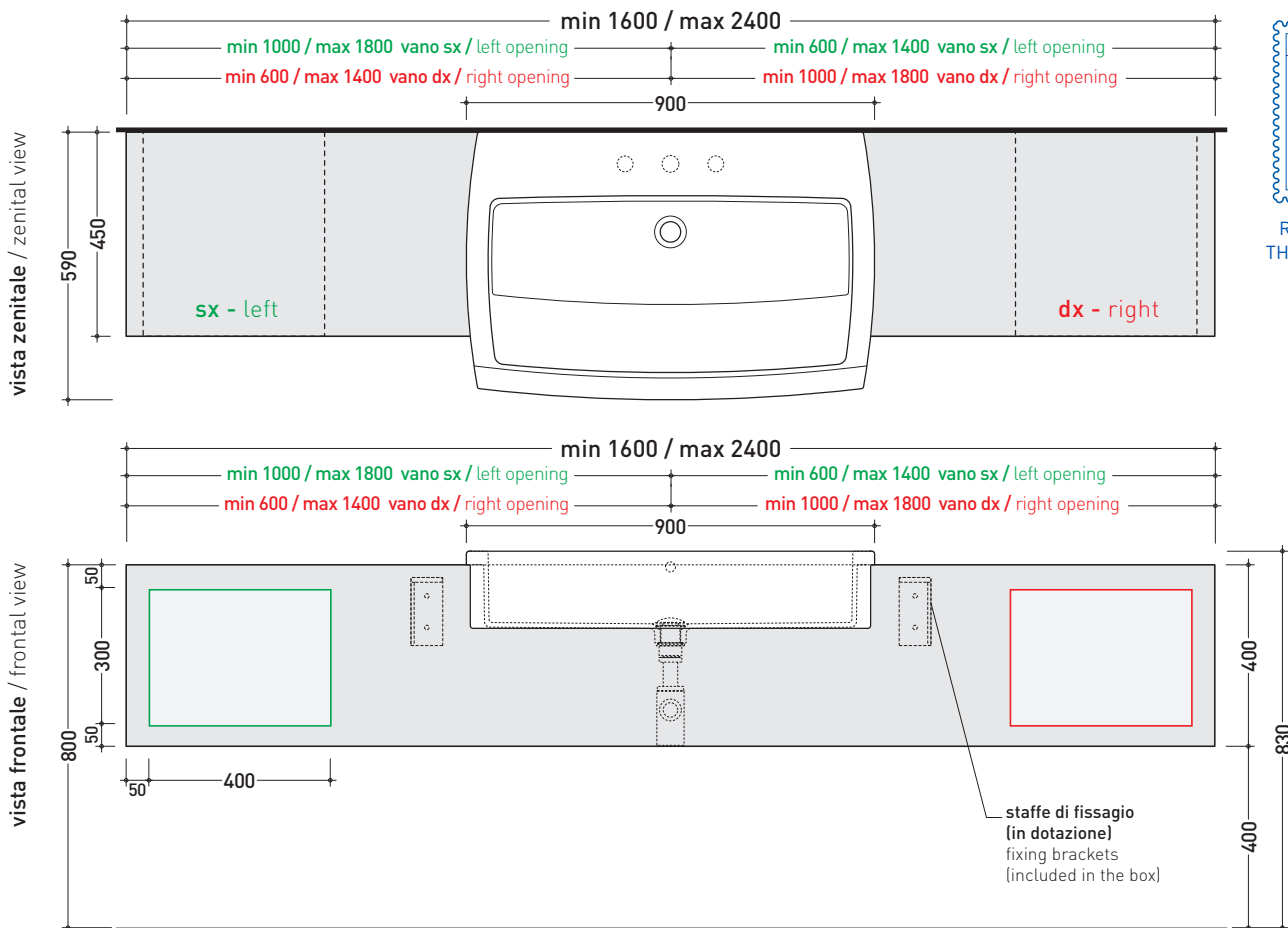

Tap holes are not made on this article by Flaminia

REFERENCE TO THE COMPULSORY ORDER FORM

sizes in mm

PIETRALUCE: glossy finish