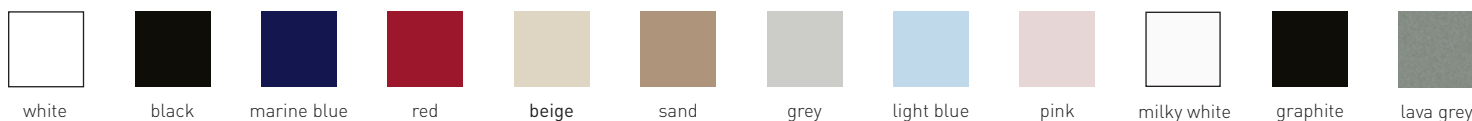

sizes in mm

PIETRALUCE: glossy finish