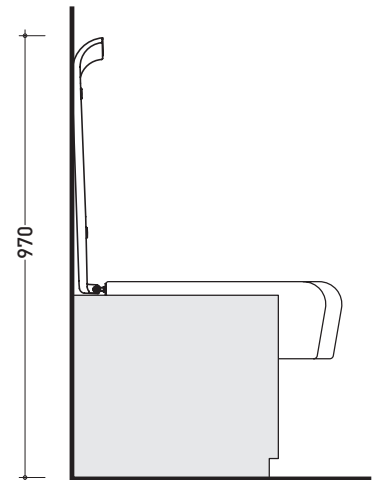

Package dim. 58 x 38 x 7 cm | Weight 2,4 kg | Pz. Pallet n° -

CE

vista zenitale / zenital view

vista laterale / lateral view

vista laterale / lateral view

sizes in mm

THERMOSETTING: glossy finish

white