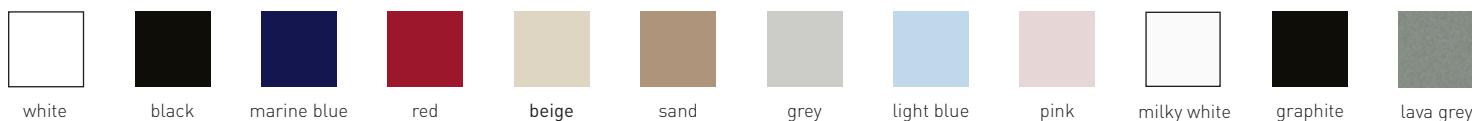

Tap holes are not made on this article by Flaminia

REFERENCE TO
THE COMPULSORY
ORDER FORM

sizes in mm

PIETRALUCE: glossy finish

matt finish

MATRIX: finishes

WOOD: finishes

UNA135WB