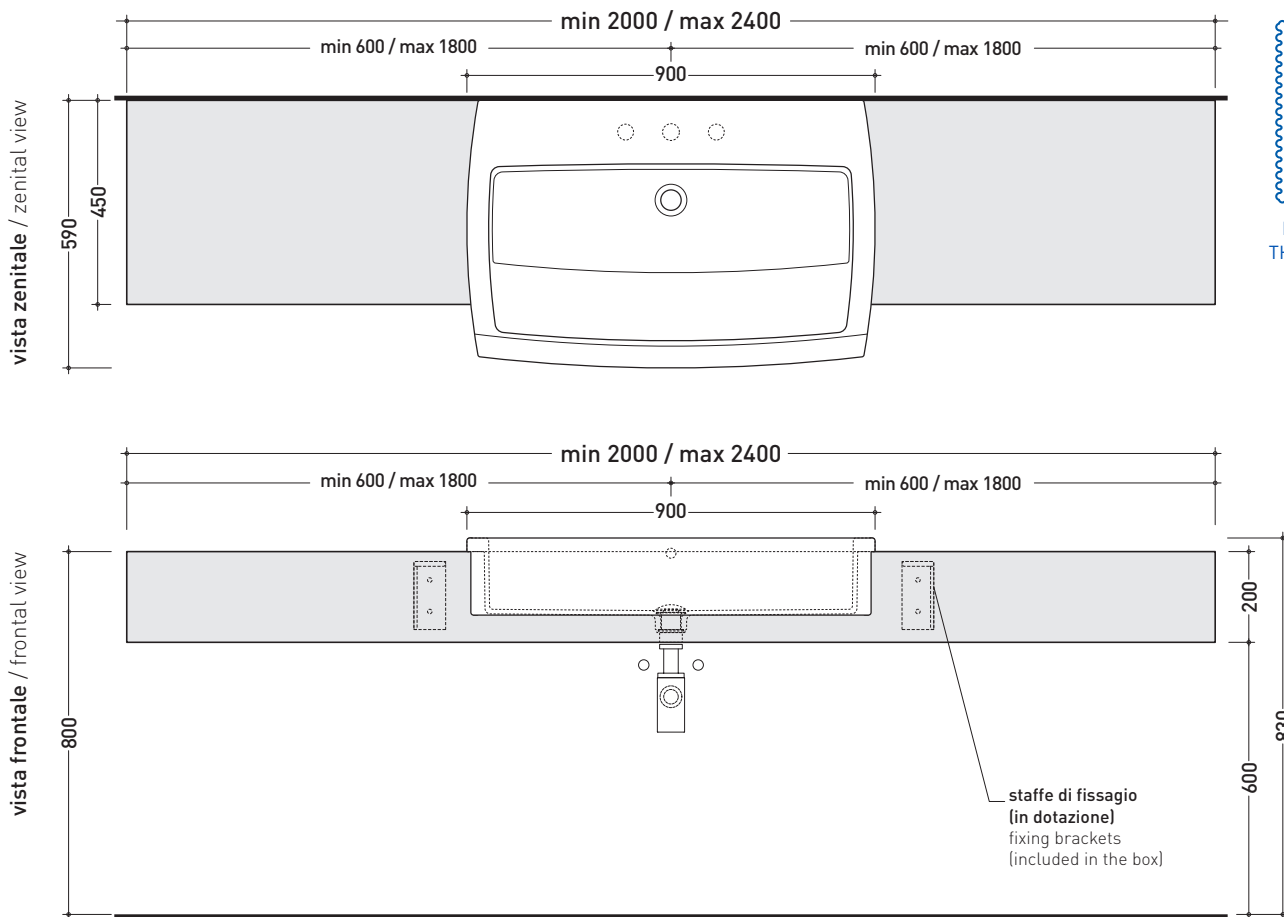

Tap holes are not made on this article by Flaminia

REFERENCE TO
THE COMPULSORY
ORDER FORM

sizes in mm

PIETRALUCE: glossy finish