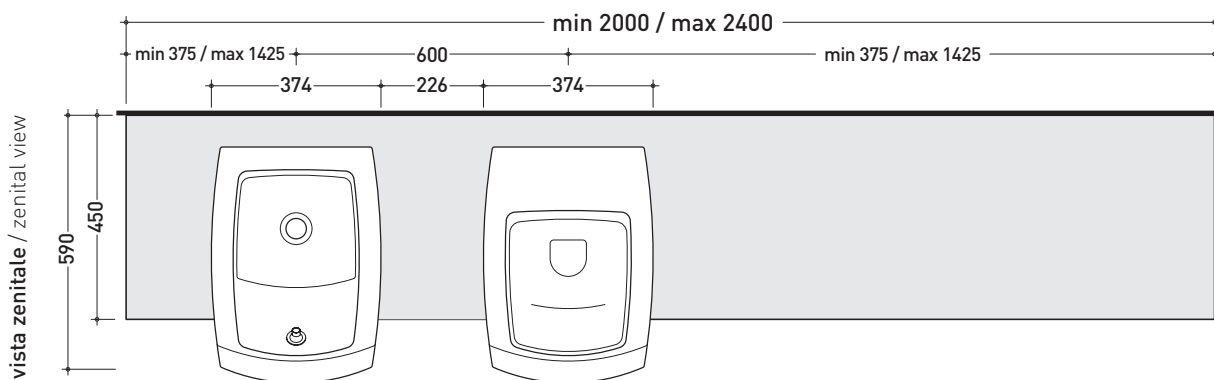

Tap holes are not made on this article by Flaminia

REFERENCE TO
THE COMPULSORY
ORDER FORM