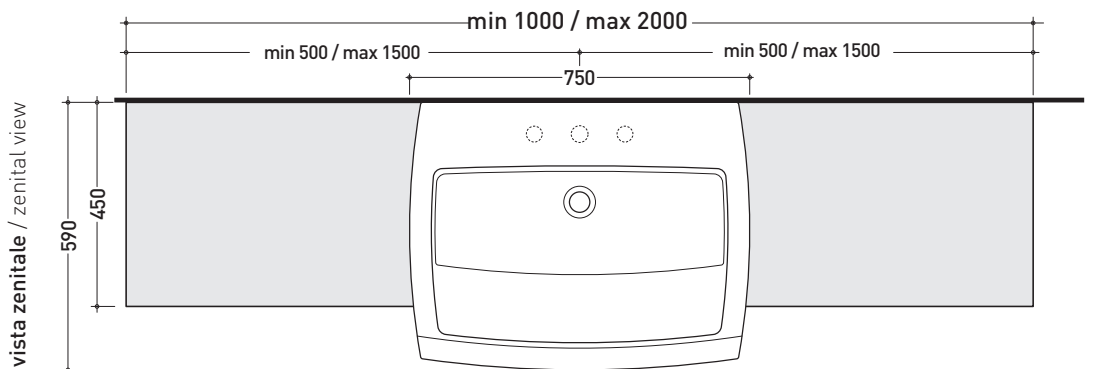

Tap holes are not made on this article by Flaminia