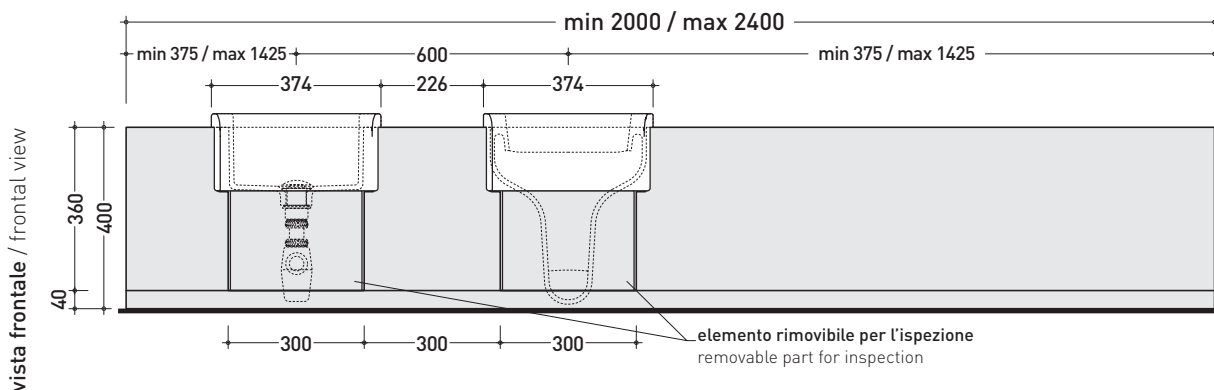

design ROMANO ADOLINI

2006

UNA240WB

Case from 200 to 240 x 45 x h 40 cm
suitable for semi-inset wc and bidet

Complements: **Una semi-inset wc and bidet** (UNA/WC - UNA/B)
Toilet set (UNAPF/R)
Una mixer (UNA2560)
Line accessories: TWO - HOOP - NOKÉ - FOLD
COMPONO SYSTEM furnishing

Tap holes are not made on this article by Flaminia

REFERENCE TO
THE COMPULSORY
ORDER FORM

sizes in mm

PIETRALUCE: glossy finish

matt finish

MATRIX: finishes

WOOD: finishes