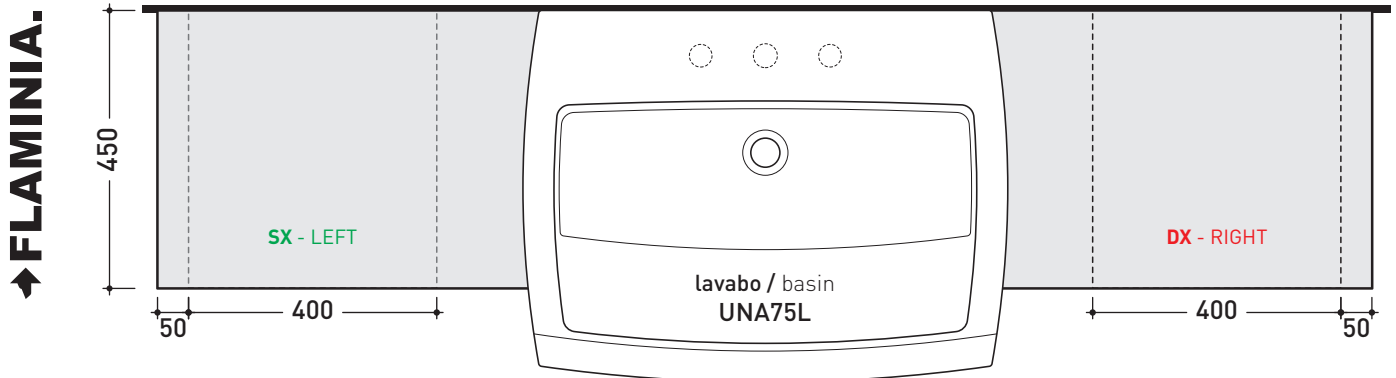

MODULO PER LA REALIZZAZIONE DEL MOBILE **UNA** CON 1 VANO PER ART. **UNA75L**
CUSTOMIZED CASE **UNA** WITH OPENING FOR ART. **UNA75L** FORM

E' obbligatorio fotocopiare questa pagina, compilarla con cura e allegarla all'ordine.
It is compulsory to photocopy this page, carefully fill in and attach to the order.

➔➔ **1** DETTAGLI ORDINE / ORDER DETAILS

ordinante - buyer _____ cliente - client _____

ordine - order n: _____ data - date: _____ ref.: _____

annotazioni - notes _____

➔➔ **2** SCELTA ARTICOLO / ITEM CHOICE

E' importante consultare prima la scheda tecnica relativa
It's important to consult before the technical detail

1. ☐ art. **UNA75V1 - VANO DX / RIGHT OPENING**
   mobile / case da / from 140 a / to 240 cm
2. ☐ art. **UNA75V1 - VANO SX / LEFT OPENING**
   mobile / case da / from 140 a / to 240 cm

➔➔ **3** SCELTA MATERIALE / MATERIAL SELECTION

1. **PIETRALUCE**

☐ bianco - white	☐ nero - black
☐ grigio - grey	☐ sabbia - sand
☐ beige - beige	☐ rosso cuoio - red
☐ rosa - pink	☐ azzurro - light blue
☐ blu ultram. - marine blue	☐ latte - milky white
☐ grafite - graphite	☐ gr. lava - lava grey

1. **FINITURE MATRIX / MATRIX FINISHES**

☐ T. wengè - T. wengè	☐ T. caffè - T. coffee
☐ T. tabacco - T. tobacco	

1. **FINITURE LEGNO / WOOD FINISHES**

☐ rovere moro - dark oak
☐ rovere sbiancato - light oak

➔➔ **4** SCELTA MISURE / MEASURES

- A = misura interasse lavabo da sinistra / left distance of basin.
- B = misura interasse lavabo da destra / right distance of basin.
- C = misura totale del mobile / total length of the case.
- verificare sempre che / verify that: **A + B = C.**