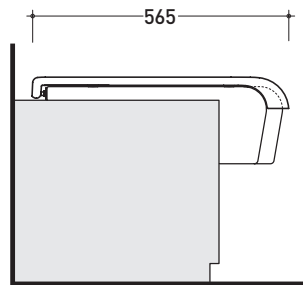

Package dim. 58 x 38 x 7 cm | Weight 2,4 kg | Pz. Pallet n° -

CE

vista zenitale / zenital view

vista laterale / lateral view

vista laterale / lateral view

sizes in mm

THERMOSETTING: glossy finish

white