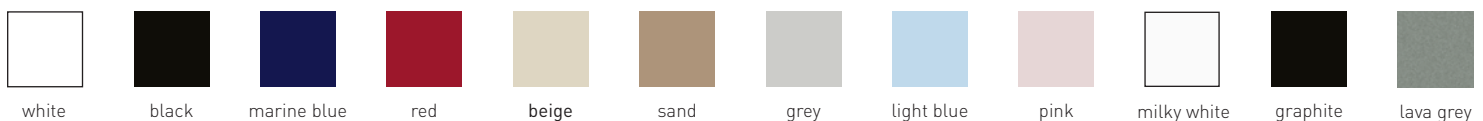

MATRIX: finishes

WOOD: finishes

<http://www.ceramicaflaminia.it/en/products/325-una>

©ceramicaflaminiaspa - All rights reserved. Unauthorized copying, publication, reproduction as well as partial reproduction are prohibited

may 2018