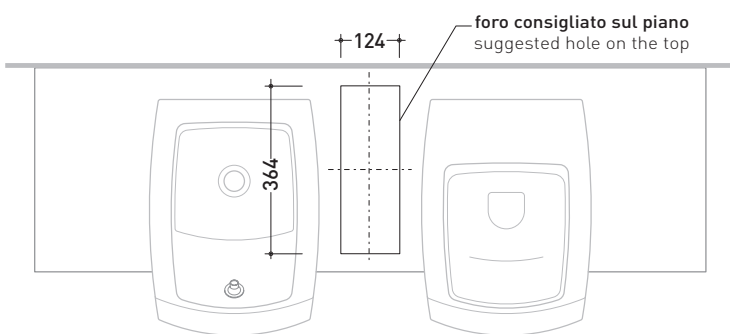

vista zenitale / zenital view