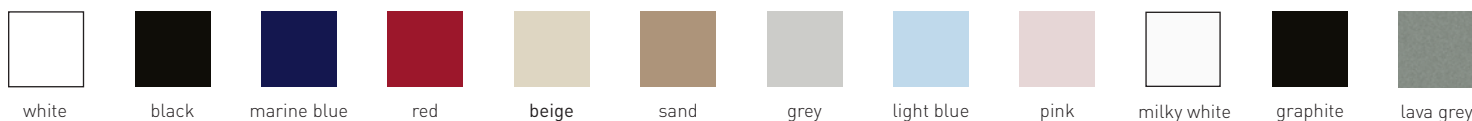

REFERENCE TO
THE COMPULSORY
ORDER FORM

sizes in mm

PIETRALUCE: glossy finish