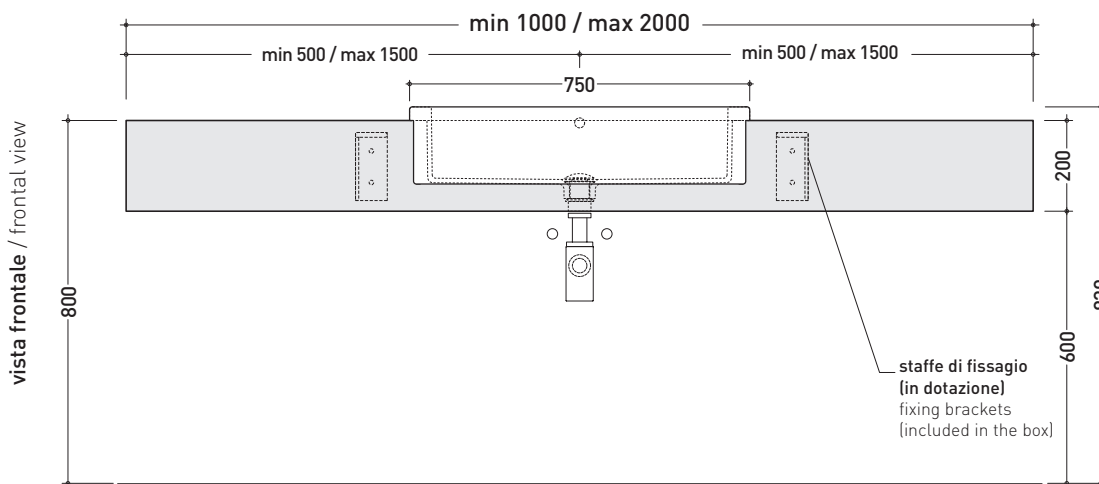

Tap holes are not made on this article by Flaminia