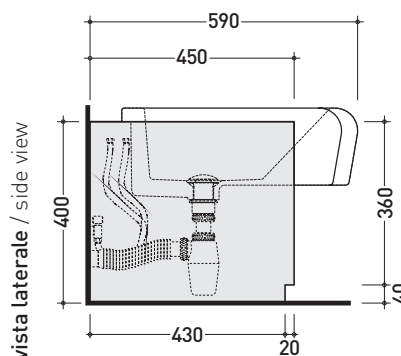

design ROMANO ADOLINI

2006

UNA75WB

Case from 75 to 135 x 45 x h 40 cm
suitable for semi-inset wc or bidet

Complements: **Una semi-inset wc** (UNA/WC)
Una semi-inset bidet (UNA/B)
Toilet set (UNAPF/R)
Una mixer (UNA2560)
Line accessories: TWO - HOOP - NOKÉ - FOLD
COMPONO SYSTEM furnishing

Tap holes are not made on this article by Flaminia

REFERENCE TO
THE COMPULSORY
ORDER FORM

sizes in mm

PIETRALUCE: glossy finish

matt finish

MATRIX: finishes

WOOD: finishes