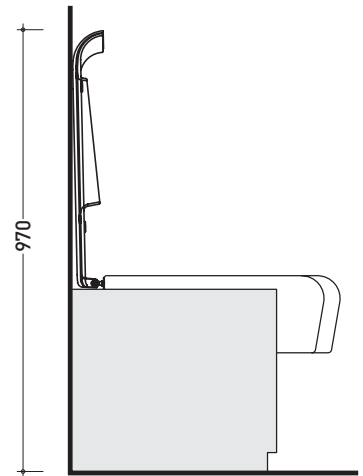

vista laterale / lateral view

sizes in mm

THERMOSETTING: glossy finish

white

black

matt finish

milky white

<http://www.ceramicaflaminia.it/en/products/325-una>

©ceramicaflaminiaspa - All rights reserved. Unauthorized copying, publication, reproduction as well as partial reproduction are prohibited

may 2018