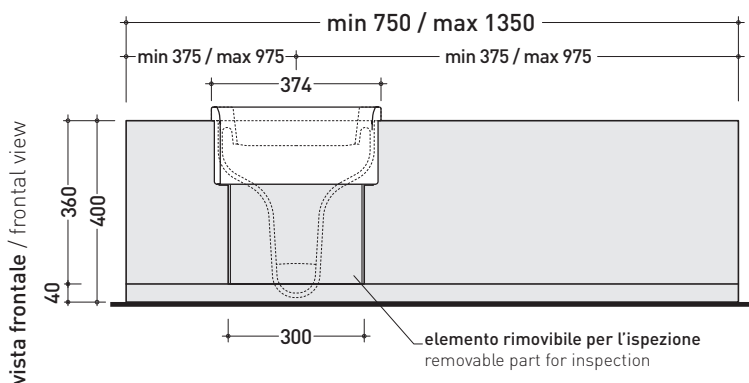

design ROMANO ADOLINI

2006

UNA75WB

Case from 75 to 135 x 45 x h 40 cm
suitable for semi-inset wc or bidet

Complements: **Una semi-inset wc** (UNA/WC)
Una semi-inset bidet (UNA/B)
Toilet set (UNAPF/R)
Una mixer (UNA2560)
Line accessories: TWO - HOOP - NOKÉ - FOLD
COMPONO SYSTEM furnishing

Tap holes are not made on this article by Flaminia

REFERENCE TO
THE COMPULSORY
ORDER FORM

sizes in mm

PIETRALUCE: glossy finish

matt finish

MATRIX: finishes

WOOD: finishes