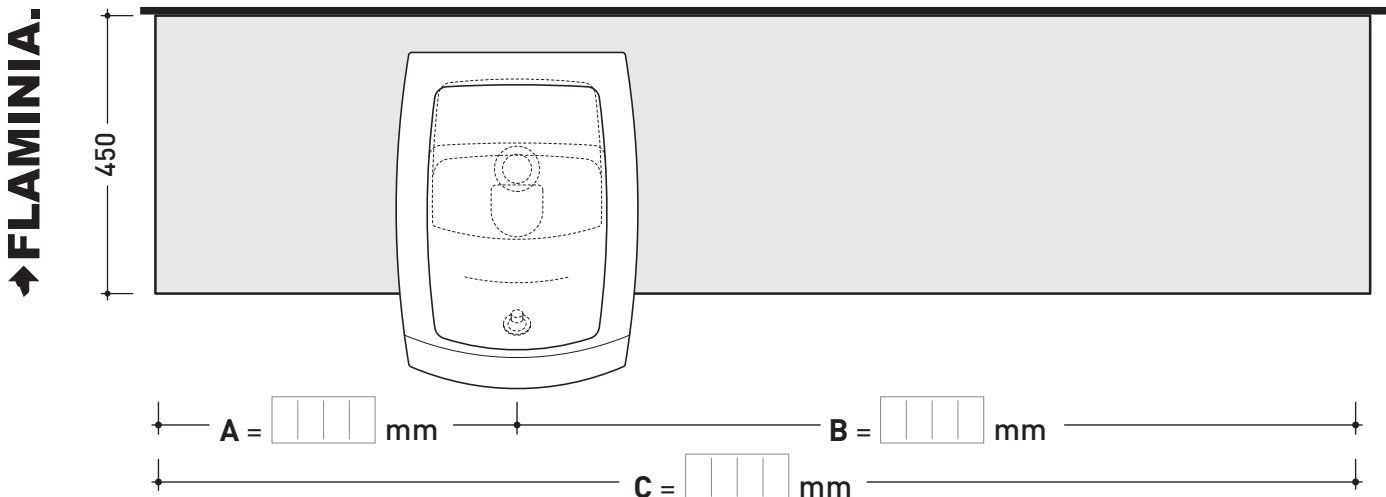

➔➔ **1**

DETTAGLI ORDINE / ORDER DETAILS

ordinante - buyer _____ cliente - client _____

ordine - order n: _____ data - date: _____ ref.: _____

annotazioni - notes _____

➔➔ **2**

SCELTA ARTICOLO / ITEM CHOICE

E' importante consultare prima la scheda tecnica relativa
It's important to consult before the technical detail

1. ☐ art. **UNA75WB**
   mobile / case da / from 75 a / to 135 cm
2. ☐ art. **UNA135WB**
   mobile / case da / from 135 a / to 200 cm

➔➔ **3**

SCELTA MATERIALE / MATERIAL SELECTION

PIETRALUCE

☐ bianco - white	☐ nero - black
☐ grigio - grey	☐ sabbia - sand
☐ beige - beige	☐ rosso cuoio - red
☐ rosa - pink	☐ azzurro - light blue
☐ blu ultram. - marine blue	☐ latte - milky white
☐ grafite - graphite	☐ gr. lava - lava grey

FINITURE LEGNO / WOOD FINISHES

1. ☐ rovere moro - dark oak
2. ☐ rovere sbiancato - light oak

FINITURE MATRIX / MATRIX FINISHES

1. ☐ T. wengè - T. wengè ☐ T. caffè - T. coffee
2. ☐ T. tabacco - T. tobacco

LEGNO FENOLICO da rivestire
MULTILAYER WOODEN to be covered

1. ☐ **0 mm** [resine speciali - special resins]
2. ☐ **5 mm** [gres porcellanato 3 mm
   3 mm porcelain stoneware]
3. ☐ **10 mm** [piastrelle, gres porcellanato 8-12 mm
   8-12 mm tiles, porcelain stoneware]
4. ☐ **15 mm** [piastrelle, gres porcellanato 12-14 mm
   12-14 mm tiles, porcelain stoneware]
5. ☐ **20 mm** [marmo e materiali lapidei 20 mm
   20 mm marble and stone materials]

➔➔ **4**

SCELTA MISURE / MEASURES

UNA75WB min 375 / max 975 mm min 375 / max 975 mm

UNA135WB min 375 / max 1625 mm min 375 / max 1625 mm

• **A** = misura interasse sanitario da sinistra / left distance of sanitaryware. • **C** = misura totale del mobile / total length of the case.
• **B** = misura interasse sanitario da destra / right distance of sanitaryware. • verificare sempre che / verify that: **A + B = C**.