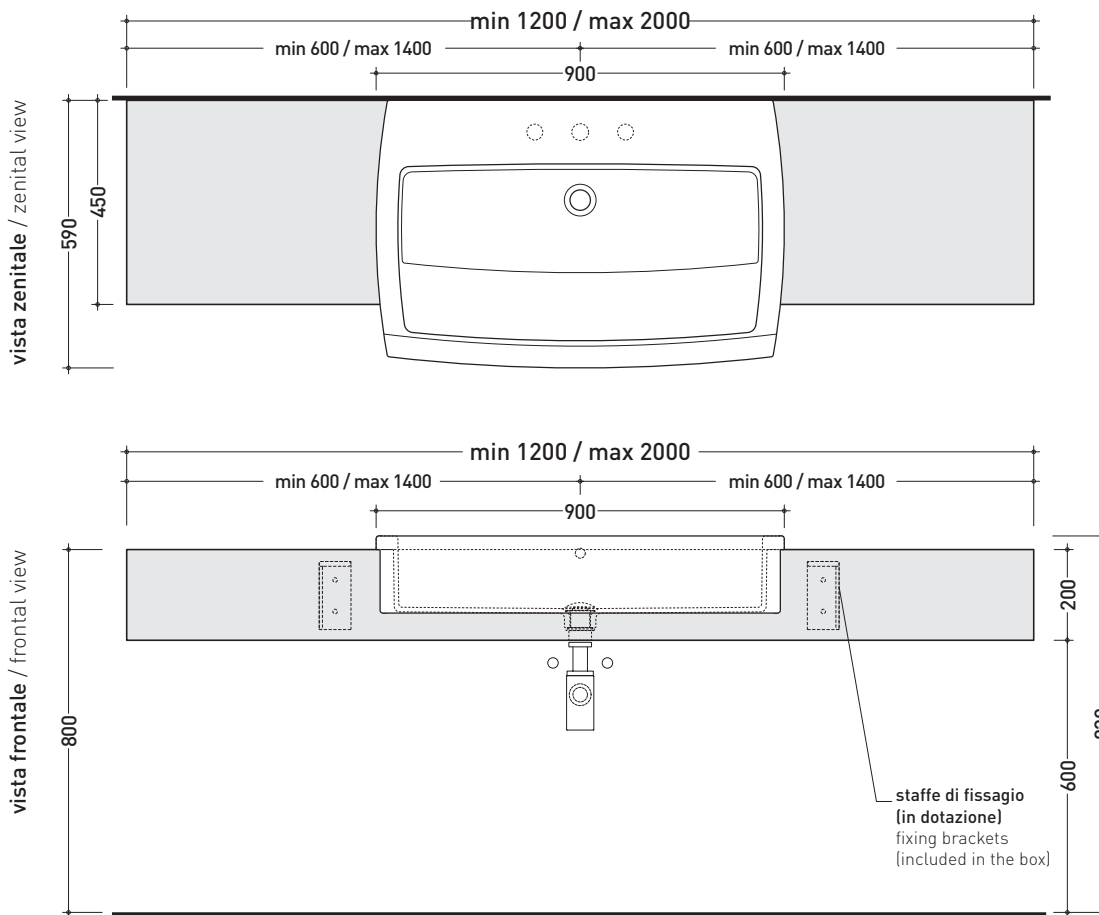

design ROMANO ADOLINI

2006

UNA90M1

Shelf form 120 to 200 x 45 x h 20 cm
suitable for UNA 90 semi-inset basin (wall fixing brackets included)

Complements: **Una 90 semi-inset basin (UNA90L)**
Line taps basin: ONE - NOKÉ - FOLD - SI
Line accessories: TWO - HOOP - NOKÉ - FOLD
SIMPLE mirrors
COMPONO SYSTEM furnishing and mirrors
Make-Up mirrors (MKS100 - MKS50 - MKS501)
Hot/Cold mirror (SPHC)
Left/Right mirror (SPLR)
Line mirrors (BASC20 - BASC30 - BASC40)

Tap holes are not made on this article by Flaminia