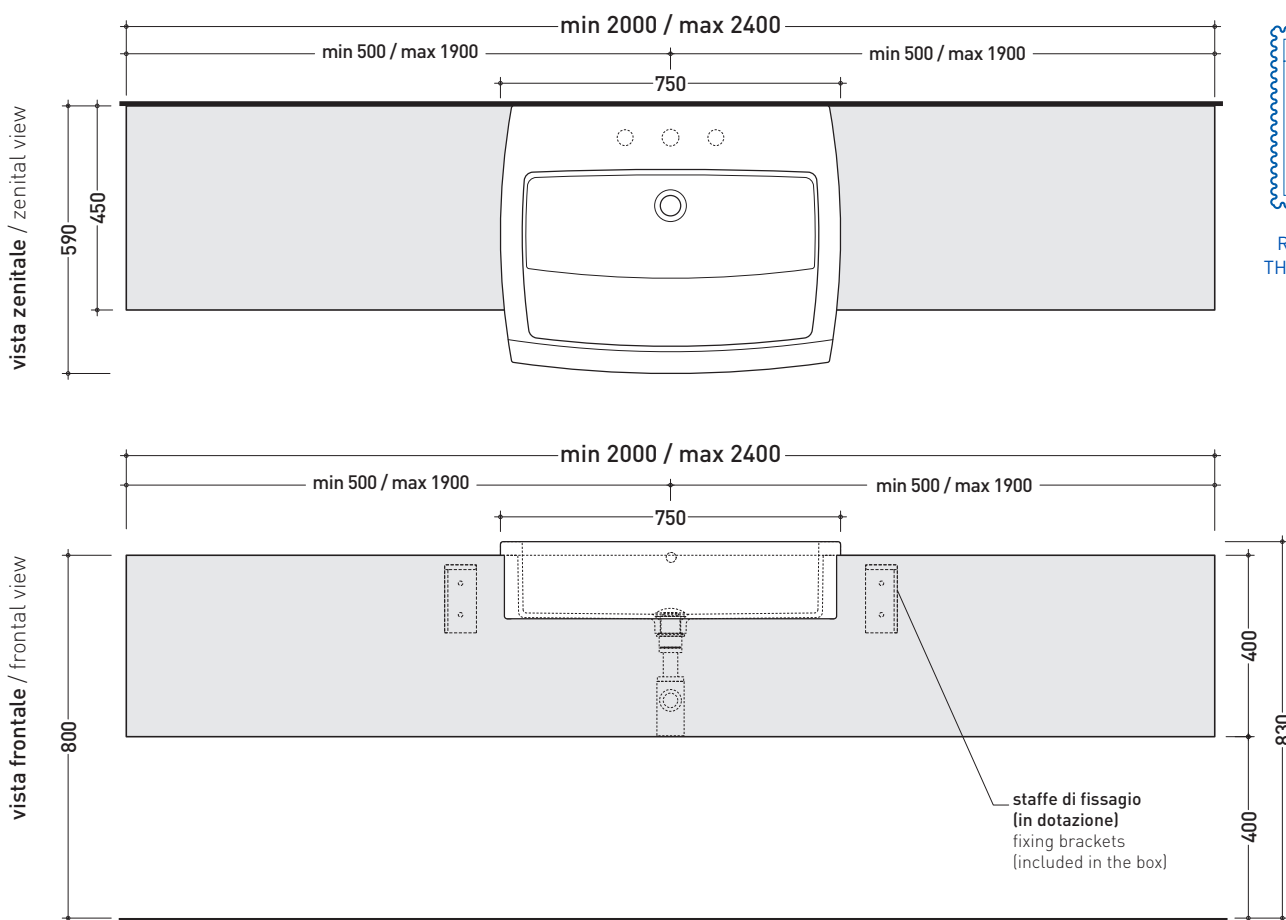

Tap holes are not made on this article by Flaminia

REFERENCE TO THE COMPULSORY ORDER FORM

sizes in mm

PIETRALUCE: glossy finish