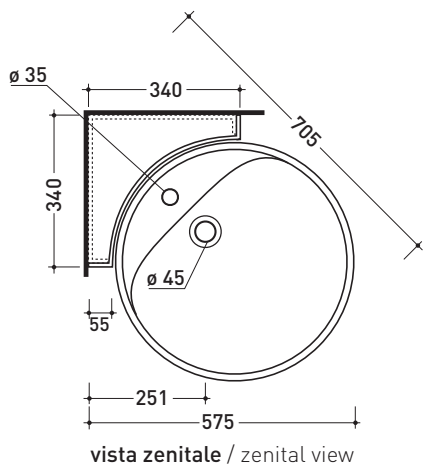

CE UNI EN 14688 - CL20 Dop-No14688

staffa di fissaggio
fixing bracket