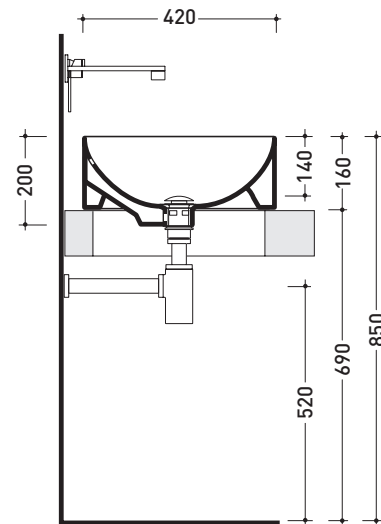

vista zenitale / zenital view

sezione longitudinale / section

sizes in mm

Please consider a 2% tolerance on indicated measurements

CERAMIC: glossy finish

matt finish

FOR THE COLORS MARKED ASK FOR AVAILABILITY

white black