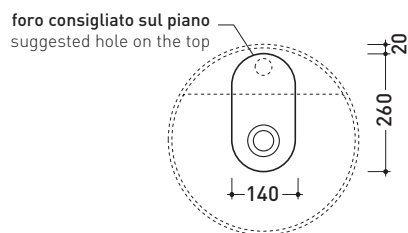

vista zenitale / zenital view