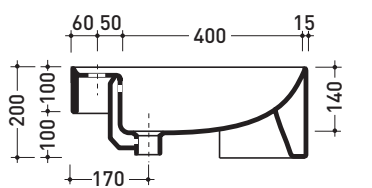

sezione longitudinale / section