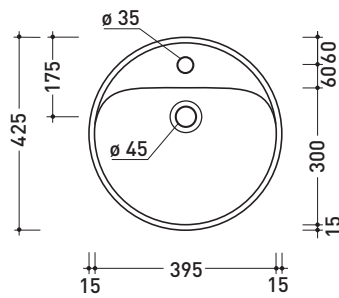

design **LUDOVICA+ROBERTO PALOMBA**

1997

5050/42A Twin Set 42

Countertop single-hole basin 42 cm

•WITH OVERFLOW •WITH TAP LEDGE

Complements: **Line taps basin:** ONE - NOKÈ - FOLD - X1
Line accessories: TWO - HOOP - NOKÈ - FOLD

Technical accessories: **Chrome siphon (SIFL/CR) - Telescopic chrome siphon (SIFL066)**
Stop & Go drain (PLSG)
Ceramic Stop&Go drain (PLCE)
Two piece set chrome tap filters (RF026)

Package dim. **44 x 20 x 45 cm** | Weight **13 kg** | Pz. Pallet n° **30**

UNI EN 14688 - CL20 Dop-No14688

vista zenitale / zenital view