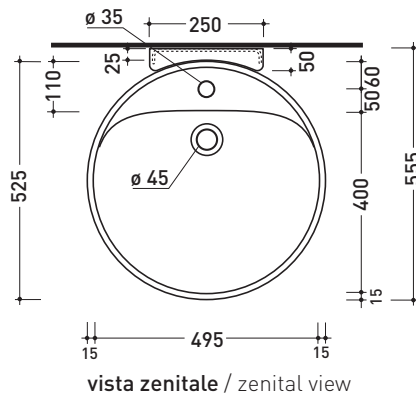

UNI EN 14688 - CL20 Dop-No14688