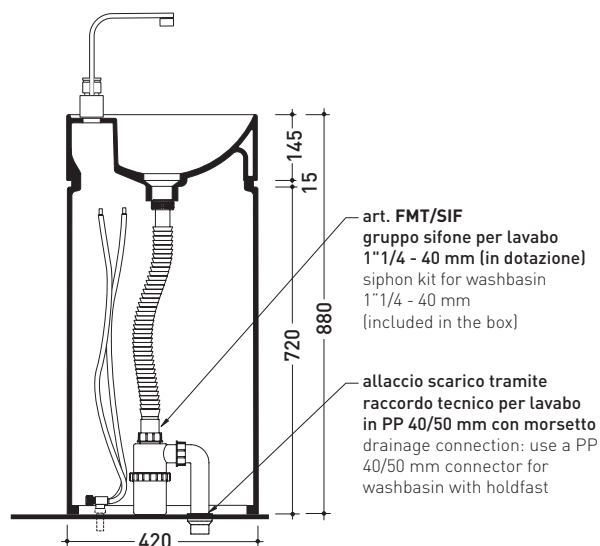

vista zenitale / zenital view

sezione longitudinale / section

sizes in mm

Please consider a 2% tolerance on indicated measurements

CERAMIC: glossy finish

matt finish