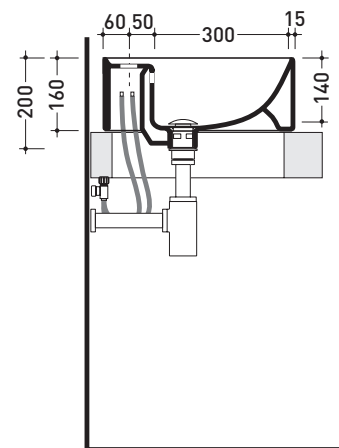

sezione longitudinale / section

sizes in mm

CERAMIC: glossy finish

white

Please consider a 2% tolerance on indicated measurements

FOR THE COLORS MARKED ASK FOR AVAILABILITY