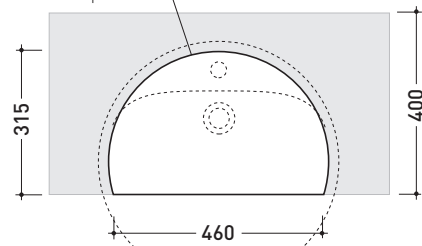

* foro consigliato sul piano ø 485
suggested hole on the top ø 485