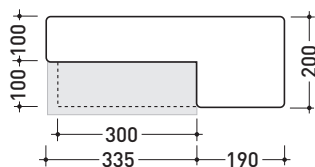

vista laterale / lateral view