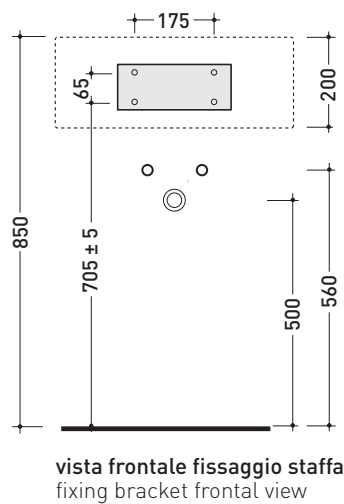

UNI EN 14688 - CL20 Dop-No14688