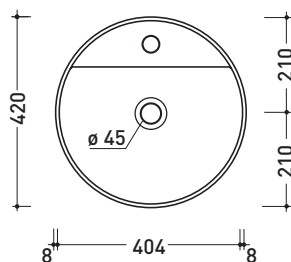

CE UNI EN 14688 - CL00 Dop-No14688

vista zenitale / zenital view