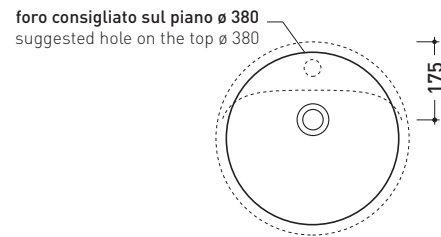

vista zenitale / zenital view