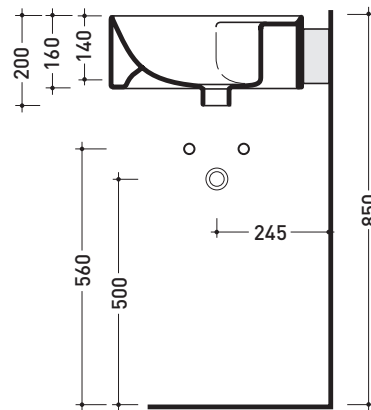

sezione longitudinale / section

sizes in mm

Please consider a 2% tolerance on indicated measurements

CERAMIC: glossy finish

matt finish