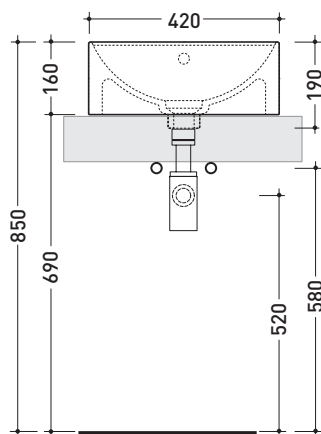

Technical accessories: **Chrome siphon (SIFL/CR) - Telescopic chrome siphon (SIFL066)**
Stop & Go drain (PLSG)
Ceramic Stop&Go drain (PLCE)
Two piece set chrome tap filters (RF026)

Package dim. **cm** | Weight **11,5 kg** | Pz. Pallet n° **30**

CE UNI EN 14688 - CL20 Dop-No14688

vista zenitale / zenital view

vista zenitale / zenital view

vista frontale / frontal view

sezione longitudinale / section

sizes in mm

Please consider a 2% tolerance on indicated measurements