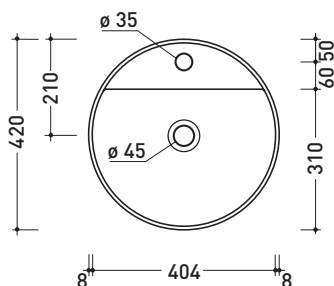

Twin Set Slim

➔ **FLAMINIA.**

design **LUDOVICA+ROBERTO PALOMBA**

2020

TW42A Twin Set Slim 42

Countertop single-hole basin 42 cm

•WITH OVERFLOW •WITH TAP LEDGE

Complements: **Forty6 shelf (F6RL44)**
Line taps basin: ONE - NOKÈ - FOLD - X1
Line accessories: TWO - HOOP - NOKÈ - FOLD

CE UNI EN 14688 - CL20 Dop-No14688

vista zenitale / zenital view

vista zenitale / zenital view

vista frontale / frontal view

sezione longitudinale / section

sizes in mm

Please consider a 2% tolerance on indicated measurements