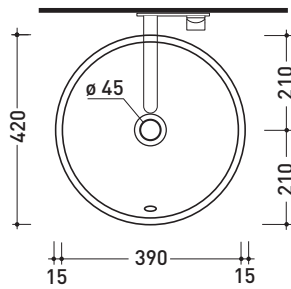

CE UNI EN 14688 - CL20 Dop-No14688

vista zenitale / zenital view

foro consigliato sul piano ø 380
suggested hole on the top ø 380