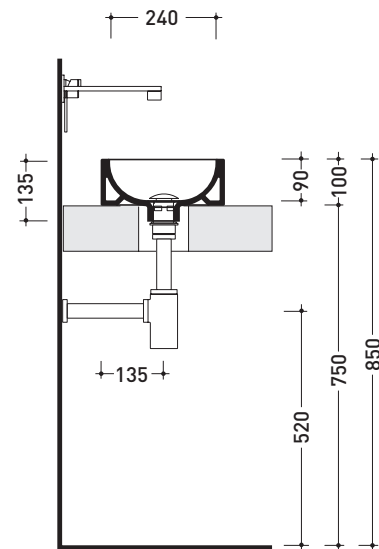

vista zenitale / zenital view

sezione longitudinale / section

sizes in mm

Please consider a 2% tolerance on indicated measurements

CERAMIC: glossy finish

matt finish

FOR THE COLORS MARKED ASK FOR AVAILABILITY

white black