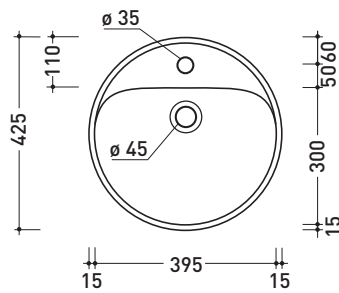

design **LUDOVICA+ROBERTO PALOMBA**

1997

5055/42 Twin Set 42

Recessed single-hole basin 42 cm

•WITH OVERFLOW •WITH TAP LEDGE

Complements: **Line taps basin:** ONE - NOKÈ - FOLD - X1
Line accessories: TWO - HOOP - NOKÈ - FOLD

Technical accessories: **Chrome siphon (SIFL/CR) - Telescopic chrome siphon (SIFL066)**
Stop & Go drain (PLSG)
Ceramic Stop&Go drain (PLCE)
Two piece set chrome tap filters (RF026)

Package dim. **44 x 20 x 44 cm** | Weight **12,9 kg** | Pz. Pallet n° **30**

UNI EN 14688 - CL20 Dop-No14688

vista zenitale / zenital view