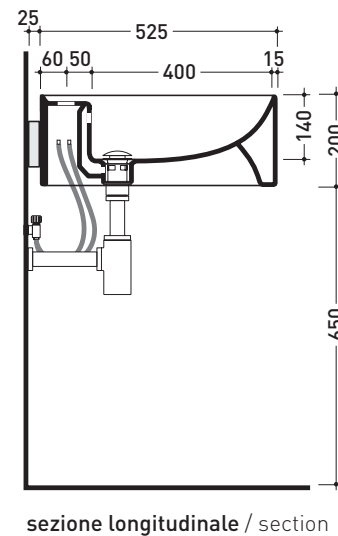

january 2021

design **LUDOVICA+ROBERTO PALOMBA**

1997

5050/S + TS01/52 Twin Set 52

Wall hung single-hole basin 52 cm + wall fixing bracket

•WITH OVERFLOW •WITH TAP LEDGE

Complements: **Line taps basin:** ONE - NOKÈ - FOLD - X1
Line accessories: TWO - HOOP - NOKÈ - FOLD

Technical accessories: **Chrome siphon (SIFL/CR) - Telescopic chrome siphon (SIFL066)**
Stop & Go drain (PLSG)
Ceramic Stop&Go drain (PLCE)
Two piece set chrome tap filters (RF026)

Package dim. basin: **55 x 22,5 x 55 cm** | Weight **19,5 kg** | Pz. Pallet n° **18**

Package dim. bracket: **38 x 15 x 8 cm** | Weight **2,4 kg** | Pz. Pallet n° -

UNI EN 14688 - CL20 Dop-No14688

staffa di fissaggio
fixing bracket

sizes in mm

Please consider a 2% tolerance on indicated measurements