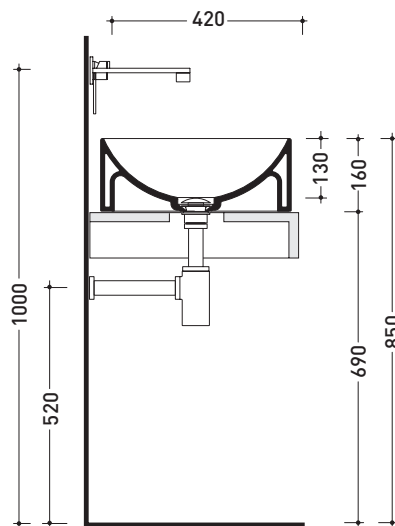

vista zenitale / zenital view

sezione longitudinale / section

sizes in mm

Please consider a 2% tolerance on indicated measurements

CERAMIC: glossy finish

white black

matt finish