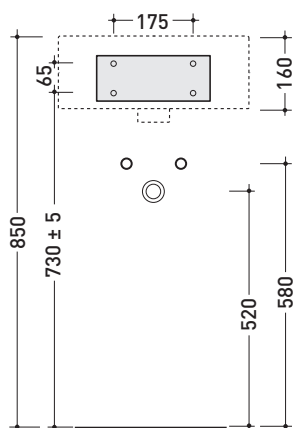

Package dim. basin: **cm** | Weight **11 kg** | Pz. Pallet n° **30**

Package dim. bracket: **37 x 15 x 8 cm** | Weight **2,4 kg** | Pz. Pallet n° -

CE UNI EN 14688 - CL20 Dop-No14688

vista zenitale / zenital view

vista frontale fissaggio staffa
fixing bracket frontal view

staffa di fissaggio
fixing bracket

vista laterale / lateral view

sizes in mm

Please consider a 2% tolerance on indicated measurements

CERAMIC: glossy finish