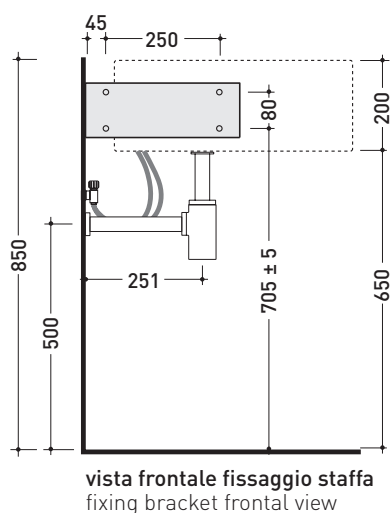

Technical accessories: **Chrome siphon (SIFL/CR) - Telescopic chrome siphon (SIFL066)**
Stop & Go drain (PLSG)
Ceramic Stop&Go drain (PLCE)
Two piece set chrome tap filters (RF026)

Package dim. basin: **55 x 22,5 x 55 cm** | Weight **19,5 kg** | Pz. Pallet n° **18**

Package dim. bracket: **35 x 34 x 14 cm** | Weight **5,5 kg** | Pz. Pallet n° -

CE UNI EN 14688 - CL20 Dop-No14688

staffa di fissaggio
fixing bracket

sizes in mm

Please consider a 2% tolerance on indicated measurements