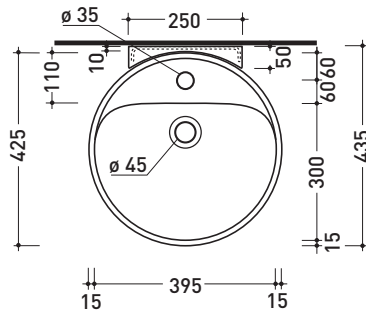

design **LUDOVICA+ROBERTO PALOMBA**

1997

5050/42S + TS01/42 Twin Set 42

Wall hung single-hole basin 42 cm + wall fixing bracket

•WITH OVERFLOW •WITH TAP LEDGE

Complements: **Line taps basin:** ONE - NOKÈ - FOLD - X1
Line accessories: TWO - HOOP - NOKÈ - FOLD

Technical accessories: **Chrome siphon** (SIFL/CR) - **Telescopic chrome siphon** (SIFL066)
Stop & Go drain (PLSG)
Ceramic Stop&Go drain (PLCE)
Two piece set chrome tap filters (RF026)

Package dim. basin	44 x 20 x 44 cm	Weight	12,3 kg	Pz. Pallet n°	30

Package dim. bracket	37 x 15 x 8 cm	Weight	2,4 kg	Pz. Pallet n°	-

UNI EN 14688 - CL20 Dop-No14688

vista zenitale / zenital view