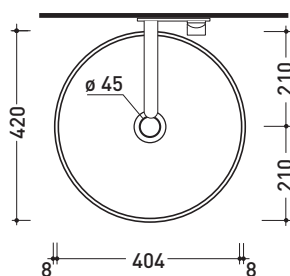

CE UNI EN 14688 - CL00 Dop-No14688

vista zenitale / zenital view