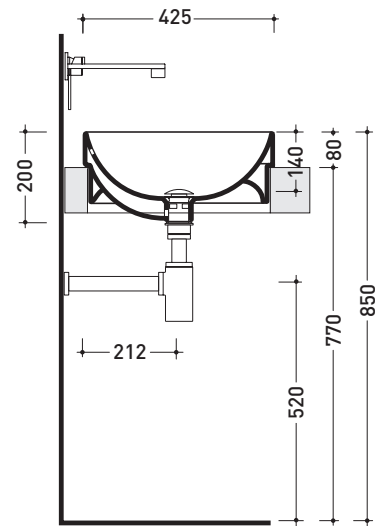

vista zenitale / zenital view

sezione longitudinale / section

sizes in mm

Please consider a 2% tolerance on indicated measurements

CERAMIC: glossy finish

matt finish

white black