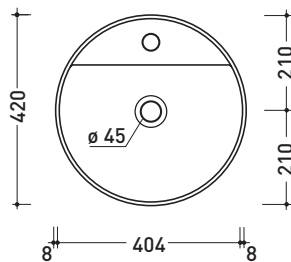

CE UNI EN 14688 - CL00 Dop-No14688

vista zenitale / zenital view