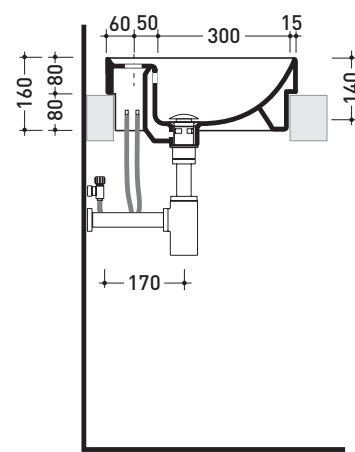

UNI EN 14688 - CL20 Dop-No14688

vista zenitale / zenital view

vista zenitale / zenital view

vista frontale / frontal view

sezione longitudinale / section

sizes in mm

Please consider a 2% tolerance on indicated measurements