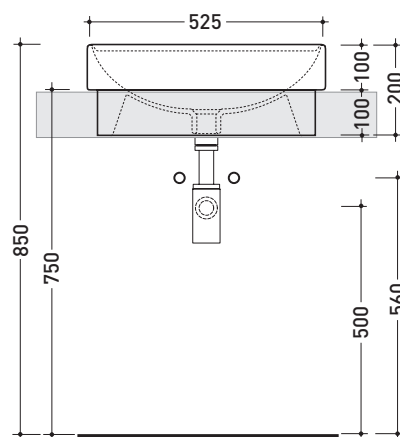

vista frontale / frontal view