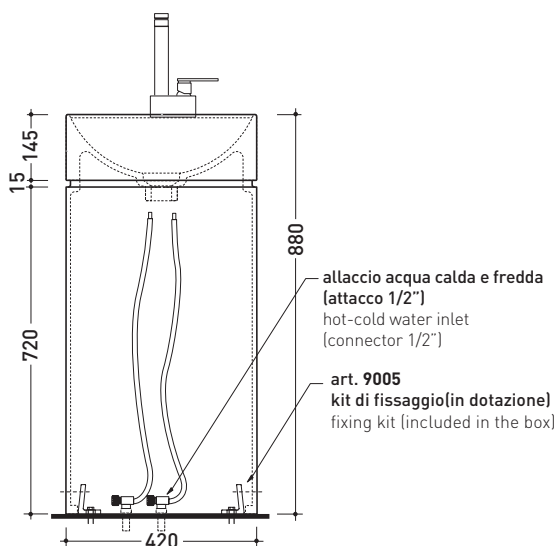

● WITHOUT OVERFLOW ● WITH TAP LEDGE

Complements: **Line taps basin: ONE - NOKÈ - FOLD - X1**
Line accessories: TWO - HOOP - NOKÈ - FOLD

Technical accessories: **Stop & Go drain (PLSG)**
Ceramic Stop&Go drain (PLCE)
Chrome waste with automatic integrated overflow (PLTPCR)
Waste with automatic integrated overflow and ceramic cover (PLTPCR)

Package dim. **cm** | Weight **47,5 kg** | Pz. Pallet n° **4**

CE UNI EN 14688 - CL00 Dop-No14688

vista zenitale / zenital view

vista zenitale / zenital view

vista frontale / frontal view

sezione longitudinale / section