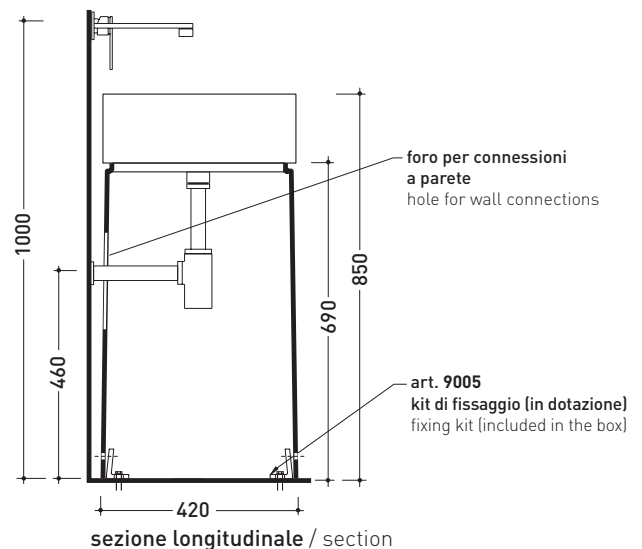

sezione longitudinale / section

sizes in mm

Please consider a 2% tolerance on indicated measurements

CERAMIC: glossy finish

matt finish

white black