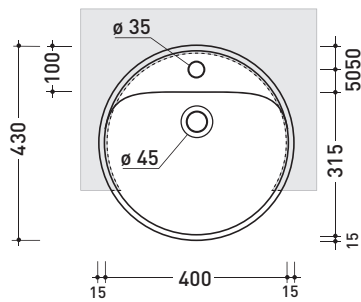

design LUDOVICA+ROBERTO PALOMBA

1997

5054/42 Twin Set 42

Semi-inset single-hole basin 42 cm

•WITH OVERFLOW •WITH TAP LEDGE

Complements: **Forty6 shelf** (F65054/42)
Line taps basin: ONE - NOKÈ - FOLD - X1
Line accessories: TWO - HOOP - NOKÈ - FOLD

Technical accessories: **Chrome siphon (SIFL/CR) - Telescopic chrome siphon (SIFL066)**
Stop & Go drain (PLSG)
Ceramic Stop&Go drain (PLCE)
Two piece set chrome tap filters (RF026)

Package dim. **44 x 20 x 44 cm** | Weight **13 kg** | Pz. Pallet n° **30**

UNI EN 14688 - CL20 Dop-No14688

vista zenitale / zenital view