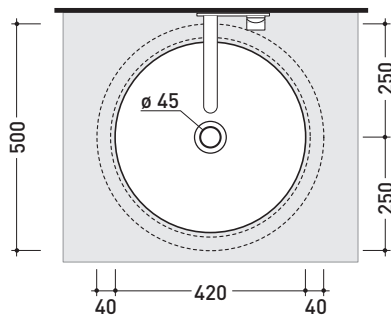

UNI EN 14688 - CL20 Dop-No14688

vista zenitale / zenital view

foro consigliato sul piano ø 420
suggested hole on the top ø 420