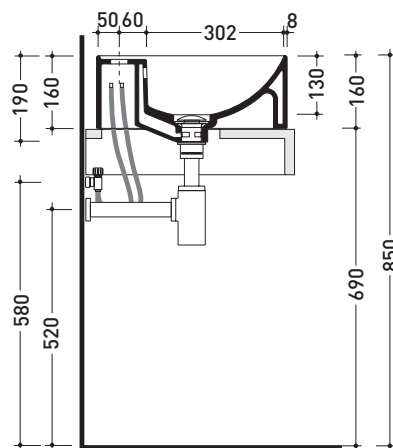

CE UNI EN 14688 - CL20 Dop-No14688

vista zenitale / zenital view

vista zenitale / zenital view

vista frontale / frontal view

sezione longitudinale / section

sizes in mm

Please consider a 2% tolerance on indicated measurements