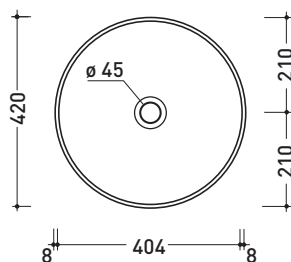

CE UNI EN 14688 - CL00 Dop-No14688

vista zenitale / zenital view