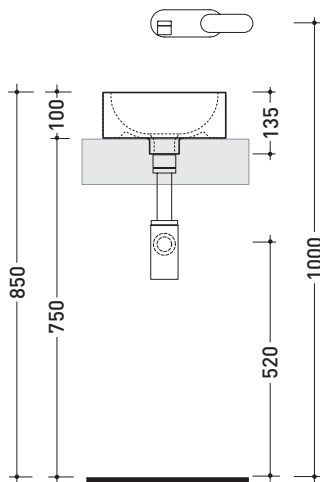

vista frontale / frontal view