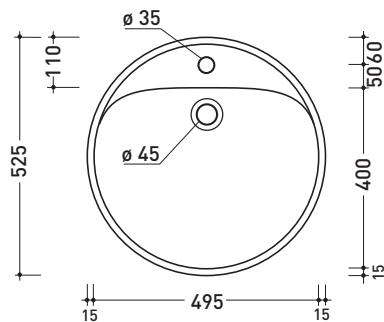

design **LUDOVICA+ROBERTO PALOMBA**

1997

5055 Twin Set 52

Recessed single-hole basin 52 cm

•WITH OVERFLOW •WITH TAP LEDGE

Complements: **Line taps basin: ONE - NOKÈ - FOLD - X1**
Line accessories: TWO - HOOP - NOKÈ - FOLD

Technical accessories: **Chrome siphon (SIFL/CR) - Telescopic chrome siphon (SIFL066)**
Stop & Go drain (PLSG)
Ceramic Stop&Go drain (PLCE)
Two piece set chrome tap filters (RF026)

Package dim. **55 x 22,5 x 55 cm** | Weight **19 kg** | Pz. Pallet n° **18**

UNI EN 14688 - CL20 Dop-No14688

vista zenitale / zenital view