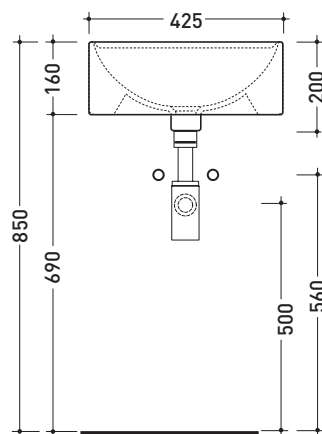

vista frontale / frontal view