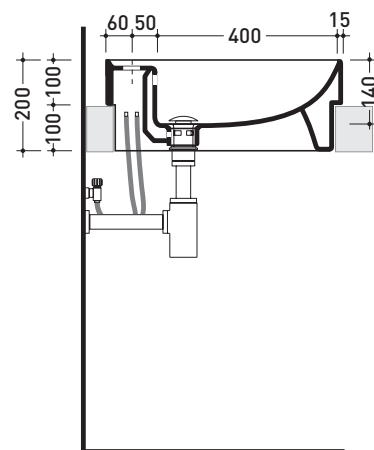

UNI EN 14688 - CL20 Dop-No14688

vista zenitale / zenital view

vista zenitale / zenital view

vista frontale / frontal view

sezione longitudinale / section

sizes in mm

Please consider a 2% tolerance on indicated measurements