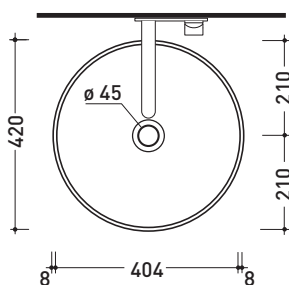

Twin Set Slim

➔ **FLAMINIA.**

design **LUDOVICA+ROBERTO PALOMBA**

2020

TW42C Twin Set Slim 42

Countertop basin 42 cm

•WITHOUT OVERFLOW •WITHOUT TAP LEDGE

Complements: **Forty6 shelf (F6RL44)**
Filo 60 / 75 structure (FI60SV - FI75SV)
Line taps basin: ONE - NOKÈ - FOLD - X1
Line accessories: TWO - HOOP - NOKÈ - FOLD

Technical accessories: **Chrome siphon (SIFL/CR) - Telescopic chrome siphon (SIFL066)**
Stop & Go drain (PLSG)
Ceramic Stop&Go drain (PLCE)
Chrome waste with automatic integrated overflow (PLTPCR)
Waste with automatic integrated overflow and ceramic cover (PLTPCR)
Two piece set chrome tap filters (RF026)

Package dim. **cm** | Weight **11,5 kg** | Pz. Pallet n° **30**

CE UNI EN 14688 - CL00 Dop-No14688

vista zenitale / zenital view

foro consigliato sul piano ø 120
suggested hole on the top ø 120