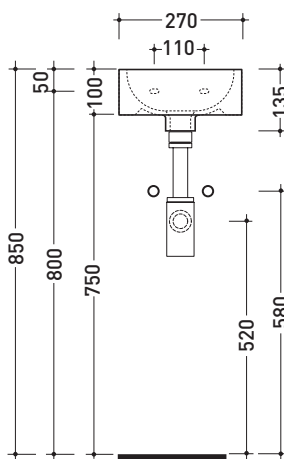

Package dim. **25 x 15 x 33,5 cm** | Weight **4,4 kg** | Pz. Pallet n° **54**

UNI EN 14688 - CL00 **Dop-No14688**

vista zenitale / zenital view

foro consigliato sul piano ø 110
suggested hole on the top ø 110

january 2021

design **LUDOVICA+ROBERTO PALOMBA**

1997

5059 Mini Twin 30

Wall-hung basin cm 27

•WITHOUT OVERFLOW •ARRANGEND FOR SINGLE-HOLE

Complements: **Line accessories:** TWO - HOOP - NOKÈ - FOLD

Technical accessories: **Chrome siphon (SIFL/CR) - Telescopic chrome siphon (SIFL066)**
Stop & Go drain (PLSG)
Ceramic Stop&Go drain (PLCE)
Two piece set chrome tap filters (RF026)
Fixing kit for wall (9002)

Package dim. **25 x 15 x 33,5 cm** | Weight **5,5 kg** | Pz. Pallet n° **54**

UNI EN 14688 - CL00 Dop-No14688

vista zenitale / zenital view

vista frontale / frontal view

sezione longitudinale / section

sizes in mm