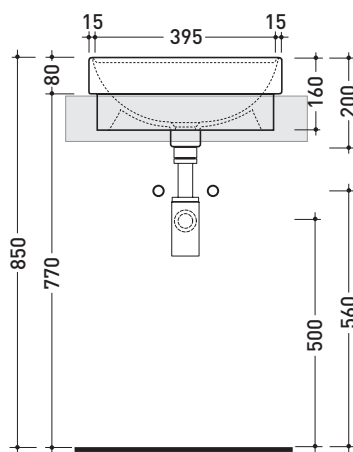

vista frontale / frontal view