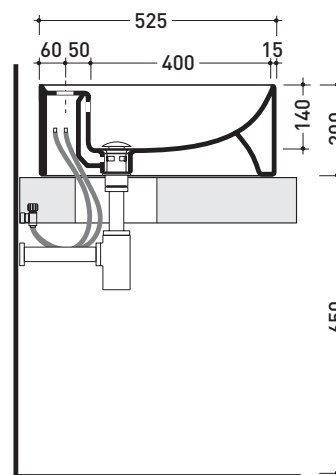

sezione longitudinale / section

sizes in mm

Please consider a 2% tolerance on indicated measurements

CERAMIC: glossy finish

white

<http://www.ceramicaflaminia.it/en/products/322-twin>

©ceramicaflaminiaspa - All rights reserved. Unauthorized copying, publication, reproduction as well as partial reproduction are prohibited

january 2021