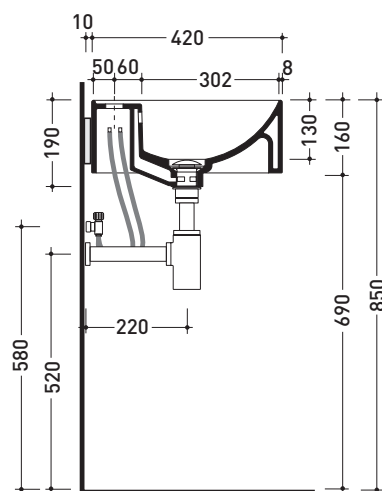

Package dim. basin: **cm** | Weight **11 kg** | Pz. Pallet n° **30**

Package dim. bracket: **37 x 15 x 8 cm** | Weight **2,4 kg** | Pz. Pallet n° -

CE UNI EN 14688 - CL20 Dop-No14688

vista zenitale / zenital view

vista frontale fissaggio staffa
fixing bracket frontal view

staffa di fissaggio
fixing bracket

vista laterale / lateral view

sizes in mm

Please consider a 2% tolerance on indicated measurements

CERAMIC: glossy finish