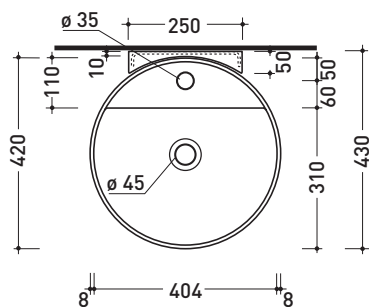

Package dim. basin: **cm** | Weight **11 kg** | Pz. Pallet n° **30**

Package dim. bracket: **37 x 15 x 8 cm** | Weight **2,4 kg** | Pz. Pallet n° -

CE UNI EN 14688 - CL20 Dop-No14688

vista zenitale / zenital view

vista frontale fissaggio staffa
fixing bracket frontal view

staffa di fissaggio
fixing bracket

vista laterale / lateral view

sizes in mm

Please consider a 2% tolerance on indicated measurements

CERAMIC: glossy finish