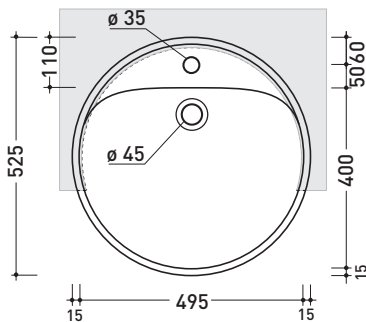

design LUDOVICA+ROBERTO PALOMBA

1997

5054 Twin Set 52

Semi-inset single-hole basin 52 cm

•WITH OVERFLOW •WITH TAP LEDGE

Complements: **Forty6 shelf (F65054)**
Line taps basin: ONE - NOKÈ - FOLD - X1
Line accessories: TWO - HOOP - NOKÈ - FOLD

Technical accessories: **Chrome siphon (SIFL/CR) - Telescopic chrome siphon (SIFL066)**
Stop & Go drain (PLSG)
Ceramic Stop&Go drain (PLCE)
Two piece set chrome tap filters (RF026 - RF027)

Package dim. **55 x 22,5 x 55 cm** | Weight **18,5 kg** | Pz. Pallet n° **18**

UNI EN 14688 - CL20 Dop-No14688

vista zenitale / zenital view