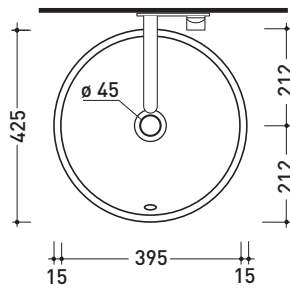

UNI EN 14688 - CL20 **Dop-No14688**

Lorem ipsum

vista zenitale / zenital view

foro consigliato sul piano $\varnothing$ 405
suggested hole on the top $\varnothing$ 405