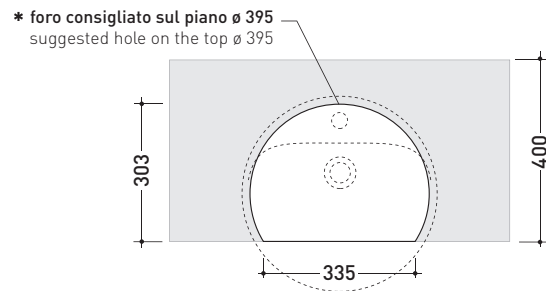

* è obbligatorio utilizzare dima di taglio
is compulsory use cutting template