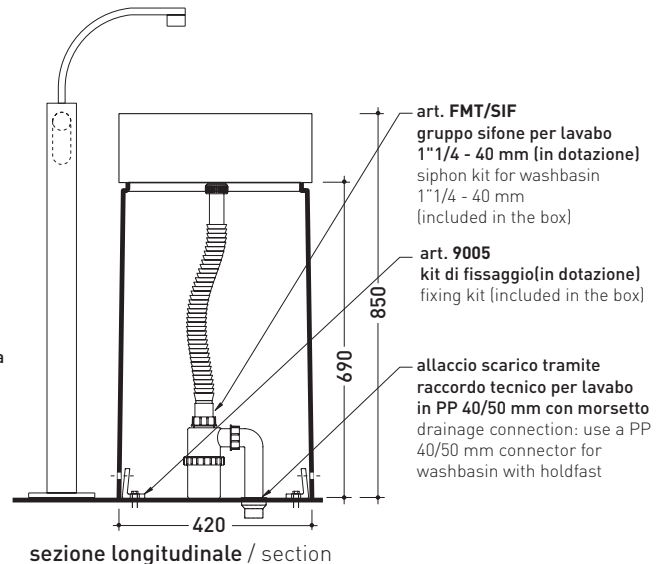

Complements: **Line free-standing taps basin: ONE - NOKÈ - FOLD**
Line accessories: TWO - HOOP - NOKÈ - FOLD

Technical accessories: **Stop & Go drain (PLSG)**
Ceramic Stop&Go drain (PLCE)

Package dim. 45 x 45 x 72 cm | Weight 26 kg | Pz. Pallet n° 4

UNI EN 14688 - CL20 Dop-No14688

Twin Column **5050/COLC**
 + Twin Set 42 **5050/42A**

vista zenitale / zenital view

Twin Column **5050/COLC**
 + Twin Set 42 **5050/42C**

vista zenitale / zenital view

sizes in mm