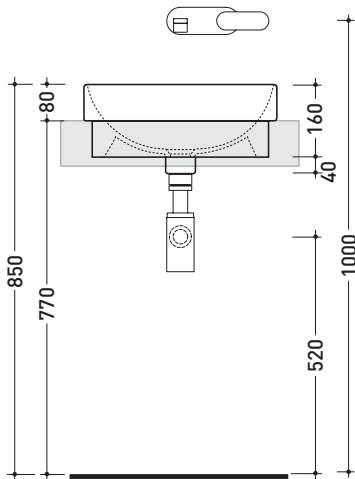

vista frontale / frontal view