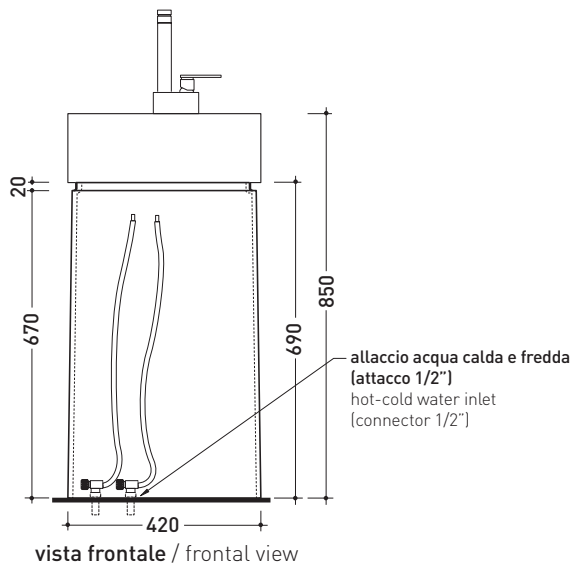

Complements: **Line free-standing taps basin: ONE - NOKÈ - FOLD**
Line accessories: TWO - HOOP - NOKÈ - FOLD

Technical accessories: **Stop & Go drain (PLSG)**
Ceramic Stop&Go drain (PLCE)

Package dim. 45 x 45 x 72 cm | Weight 26 kg | Pz. Pallet n° 4

UNI EN 14688 - CL20 Dop-No14688

Twin Column **5050/COLC**
 + Twin Set 42 **5050/42A**

vista zenitale / zenital view

Twin Column **5050/COLC**
 + Twin Set 42 **5050/42C**

vista zenitale / zenital view

sizes in mm