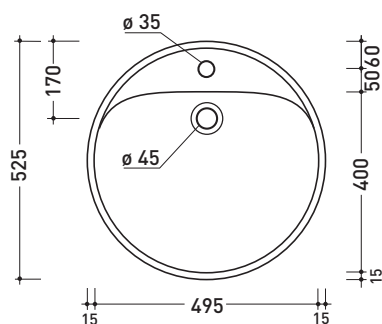

CE UNI EN 14688 - CL20 Dop-No14688

vista zenitale / zenital view

foro consigliato sul piano ø 180
suggested hole on the top ø 180