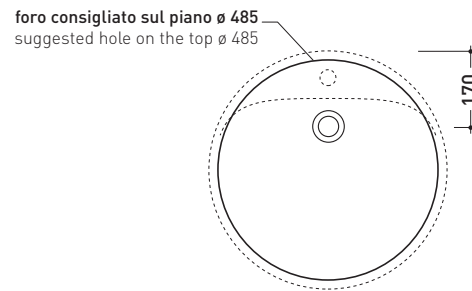

vista zenitale / zenital view