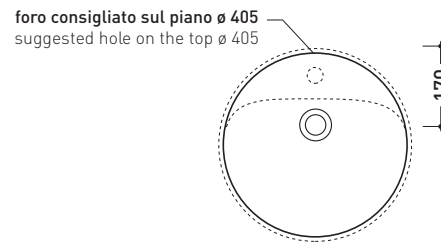

vista zenitale / zenital view