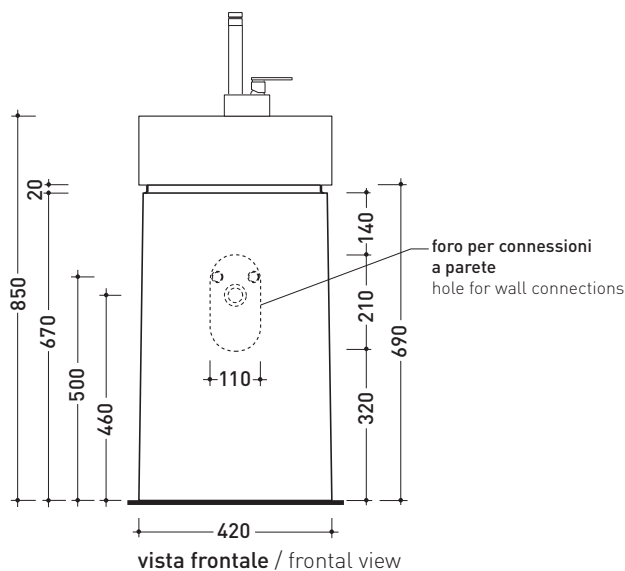

vista frontale / frontal view