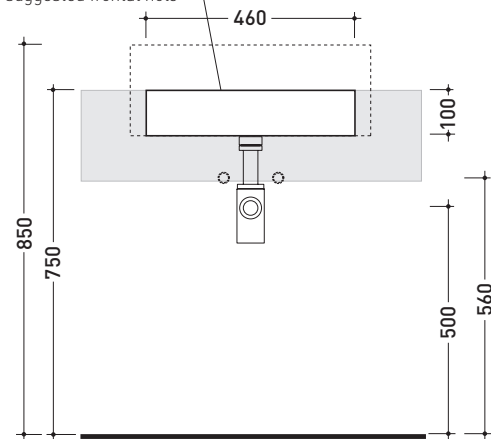

vista zenitale / zenital view

* foro consigliato sul fronte
 suggested frontal hole

vista frontale / frontal view

sizes in mm

Please consider a 2% tolerance on indicated measurements

CERAMIC: glossy finish