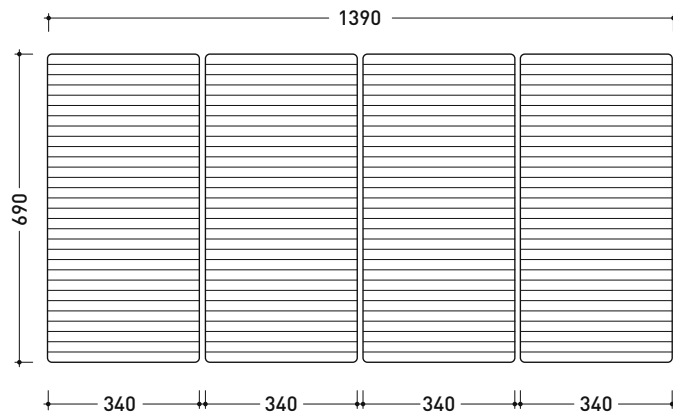

vista zenitale / zenital view
4pcs art. 5000