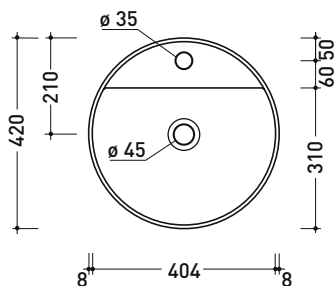

TW42A Twin Set Slim 42

Countertop single-hole basin 42 cm

• with overflow • without hole tap on demand

Complements: FORTY6 shelf (F6RL44)
 Furniture CUBIKA - depth. 50 cm
 Furniture DENVER (DV103M)
 Line taps basin: ONE - NOKE - FOLD - X1 - STIL
 Line accessories: TWO - HOOP - FOLD

Technical accessories: Chrome siphon (SIFL/CR) - Telescopic chrome siphon (SIFL066)
 Stop & Go drain (PLSG)
 Ceramic Stop&Go drain (PLCE)
 Two piece set chrome tap filters (RF026)

Package dim. cm | Weight 11,5 kg | Pz. Pallet n° 30

CE UNI EN 14688 - CL20 Dop-No14688

vista zenitale / zenital view

vista zenitale / zenital view

vista frontale / frontal view

sezione longitudinale / section

sizes in mm

Please consider a 2% tolerance on indicated measurements