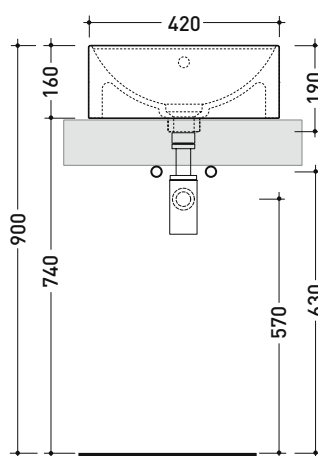

TW42A Twin Set Slim 42

Countertop single-hole basin 42 cm

• with overflow • without hole tap on demand

Complements: FORTY6 shelf (F6RL44)
 Furniture CUBIKA - depth. 50 cm
 Furniture DENVER (DV103M)
 Line taps basin: ONE - NOKE - FOLD - X1 - STIL
 Line accessories: TWO - HOOP - FOLD

Technical accessories: Chrome siphon (SIFL/CR) - Telescopic chrome siphon (SIFL066)
 Stop & Go drain (PLSG)
 Ceramic Stop&Go drain (PLCE)
 Two piece set chrome tap filters (RF026)

Package dim. cm | Weight 11,5 kg | Pz. Pallet n° 30

CE UNI EN 14688 - CL20 Dop-No14688

vista zenitale / zenital view

vista zenitale / zenital view

vista frontale / frontal view

sezione longitudinale / section

sizes in mm

Please consider a 2% tolerance on indicated measurements