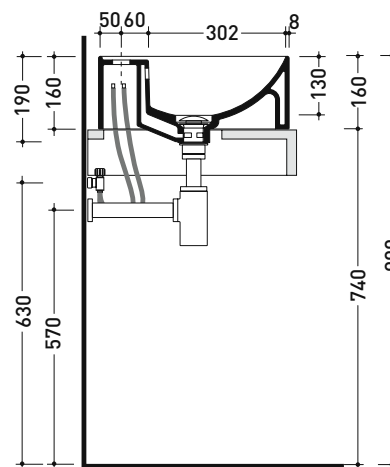

TW42A Twin Set Slim 42

Countertop single-hole basin 42 cm

• with overflow • without hole tap on demand

Complements: FORTY6 shelf (F6RL44)
 Furniture CUBIKA - depth. 50 cm
 Furniture DENVER (DV103M)
 Line taps basin: ONE - NOKE - FOLD - X1 - STIL
 Line accessories: TWO - HOOP - FOLD

Technical accessories: Chrome siphon (SIFL/CR) - Telescopic chrome siphon (SIFL066)
 Stop & Go drain (PLSG)
 Ceramic Stop&Go drain (PLCE)
 Two piece set chrome tap filters (RF026)

Package dim. cm | Weight 11,5 kg | Pz. Pallet n° 30

CE UNI EN 14688 - CL20 Dop-No14688

vista zenitale / zenital view

vista zenitale / zenital view

vista frontale / frontal view

sezione longitudinale / section

sizes in mm

Please consider a 2% tolerance on indicated measurements