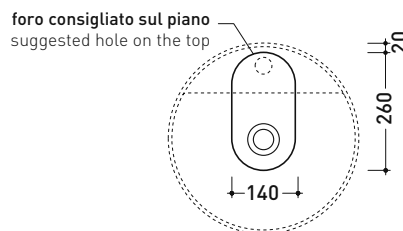

TW42A Twin Set Slim 42

Countertop single-hole basin 42 cm

• with overflow • without hole tap on demand

Complements: FORTY6 shelf (F6RL44)
 Furniture CUBIKA - depth. 50 cm
 Furniture DENVER (DV103M)
 Line taps basin: ONE - NOKE - FOLD - X1 - STIL
 Line accessories: TWO - HOOP - FOLD

Technical accessories: Chrome siphon (SIFL/CR) - Telescopic chrome siphon (SIFL066)
 Stop & Go drain (PLSG)
 Ceramic Stop&Go drain (PLCE)
 Two piece set chrome tap filters (RF026)

Package dim. cm | Weight 11,5 kg | Pz. Pallet n° 30

CE UNI EN 14688 - CL20 Dop-No14688

vista zenitale / zenital view

vista zenitale / zenital view

vista frontale / frontal view

sezione longitudinale / section

sizes in mm

Please consider a 2% tolerance on indicated measurements