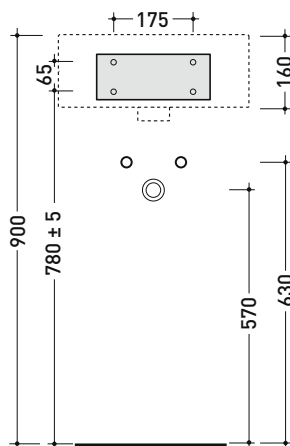

design L+R PALOMBA

2020

TW42S + TS01/42 Twin Set Slim 42

Wall hung single-hole basin 42 cm + wall fixing bracket

• with overflow • without hole tap on demand

Complements: **Line taps basin:** ONE - NOKÉ - FOLD - X1 - STIL
Line accessories: TWO - HOOP - FOLD

Technical accessories: **Chrome siphon (SIFL/CR) - Telescopic chrome siphon (SIFL066)**
Stop & Go drain (PLSG)
Ceramic Stop&Go drain (PLCE)
Two piece set chrome tap filters (RF026)

| | | | | | |
|----------------------|----------------|--------|--------|---------------|----|
| Package dim. basin | cm | Weight | 11 kg | Pz. Pallet n° | 30 |
| Package dim. bracket | 37 x 15 x 8 cm | Weight | 2,4 kg | Pz. Pallet n° | - |

CE UNI EN 14688 - CL20 Dop-No14688

vista zenitale / zenital view

staffa di fissaggio
fixing bracket

vista frontale fissaggio staffa
fixing bracket frontal view

vista laterale / lateral view

sizes in mm

Please consider a 2% tolerance on indicated measurements