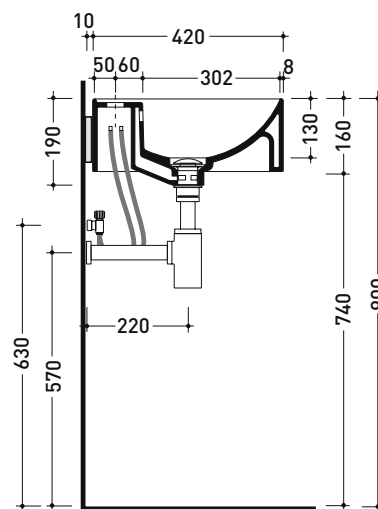

design L+R PALOMBA

2020

TW42S + TS01/42 Twin Set Slim 42

Wall hung single-hole basin 42 cm + wall fixing bracket

• with overflow • without hole tap on demand

Complements: **Line taps basin:** ONE - NOKÉ - FOLD - X1 - STIL
Line accessories: TWO - HOOP - FOLD

Technical accessories: **Chrome siphon (SIFL/CR) - Telescopic chrome siphon (SIFL066)**
Stop & Go drain (PLSG)
Ceramic Stop&Go drain (PLCE)
Two piece set chrome tap filters (RF026)

| | | | | | |
|----------------------|----------------|--------|--------|---------------|----|
| Package dim. basin | cm | Weight | 11 kg | Pz. Pallet n° | 30 |
| Package dim. bracket | 37 x 15 x 8 cm | Weight | 2,4 kg | Pz. Pallet n° | - |

CE UNI EN 14688 - CL20 Dop-No14688

vista zenitale / zenital view

staffa di fissaggio
fixing bracket

vista frontale fissaggio staffa
fixing bracket frontal view

vista laterale / lateral view

sizes in mm

Please consider a 2% tolerance on indicated measurements