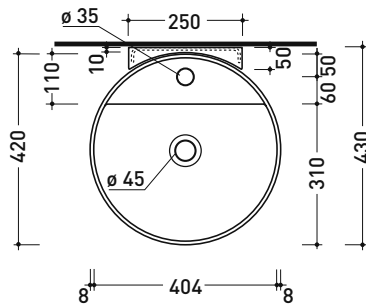

design L+R PALOMBA

2020

TW42S + TS01/42 Twin Set Slim 42

Wall hung single-hole basin 42 cm + wall fixing bracket

• with overflow • without hole tap on demand

Complements: **Line taps basin:** ONE - NOKÉ - FOLD - X1 - STIL
Line accessories: TWO - HOOP - FOLD

Technical accessories: **Chrome siphon (SIFL/CR) - Telescopic chrome siphon (SIFL066)**
Stop & Go drain (PLSG)
Ceramic Stop&Go drain (PLCE)
Two piece set chrome tap filters (RF026)

| | | | | | |
|----------------------|----------------|--------|--------|---------------|----|
| Package dim. basin | cm | Weight | 11 kg | Pz. Pallet n° | 30 |
| Package dim. bracket | 37 x 15 x 8 cm | Weight | 2,4 kg | Pz. Pallet n° | - |

CE UNI EN 14688 - CL20 Dop-No14688

vista zenitale / zenital view

staffa di fissaggio
fixing bracket

vista frontale fissaggio staffa
fixing bracket frontal view

vista laterale / lateral view

sizes in mm

Please consider a 2% tolerance on indicated measurements