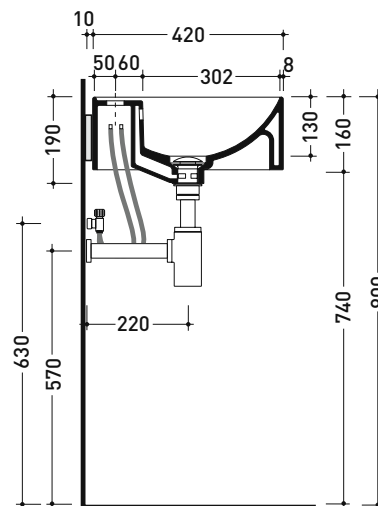

## TW42S + TS01/42 Twin Set Slim 42

Wall hung single-hole basin 42 cm + wall fixing bracket

• WITH OVERFLOW • WITH TAP LEDGE

Complements: **Line taps basin:** ONE - NOKÈ - FOLD - X1  
**Line accessories:** TWO - HOOP - NOKÈ - FOLD

Technical accessories: **Chrome siphon (SIFL/CR) - Telescopic chrome siphon (SIFL066)**  
**Stop & Go drain (PLSG)**  
**Ceramic Stop&Go drain (PLCE)**  
**Two piece set chrome tap filters (RF026)**

Package dim. basin	cm	Weight 11 kg	Pz. Pallet n° 30
Package dim. bracket	37 x 15 x 8 cm	Weight 2,4 kg	Pz. Pallet n° -

CE UNI EN 14688 - CL20 Dop-No14688

vista zenitale / zenital view

staffa di fissaggio  
fixing bracket

vista frontale fissaggio staffa  
fixing bracket frontal view

vista laterale / lateral view

sizes in mm