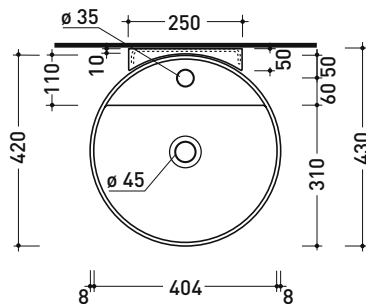

## TW42S + TS01/42 Twin Set Slim 42

Wall hung single-hole basin 42 cm + wall fixing bracket

• WITH OVERFLOW • WITH TAP LEDGE

Complements: **Line taps basin:** ONE - NOKÈ - FOLD - X1  
**Line accessories:** TWO - HOOP - NOKÈ - FOLD

Technical accessories: **Chrome siphon (SIFL/CR) - Telescopic chrome siphon (SIFL066)**  
**Stop & Go drain (PLSG)**  
**Ceramic Stop&Go drain (PLCE)**  
**Two piece set chrome tap filters (RF026)**

Package dim. basin	cm	Weight 11 kg	Pz. Pallet n° 30
Package dim. bracket	37 x 15 x 8 cm	Weight 2,4 kg	Pz. Pallet n° -

CE UNI EN 14688 - CL20 Dop-No14688

vista zenitale / zenital view

staffa di fissaggio  
fixing bracket

vista frontale fissaggio staffa  
fixing bracket frontal view

vista laterale / lateral view

sizes in mm