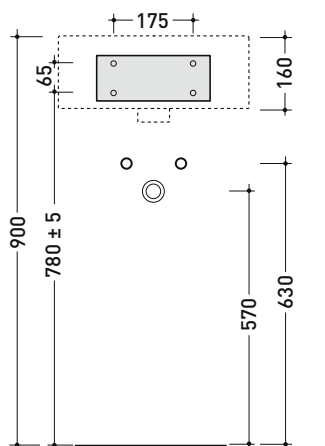

## TW42S + TS01/42 Twin Set Slim 42

Wall hung single-hole basin 42 cm + wall fixing bracket

• WITH OVERFLOW • WITH TAP LEDGE

Complements: **Line taps basin:** ONE - NOKÈ - FOLD - X1  
**Line accessories:** TWO - HOOP - NOKÈ - FOLD

Technical accessories: **Chrome siphon (SIFL/CR) - Telescopic chrome siphon (SIFL066)**  
**Stop & Go drain (PLSG)**  
**Ceramic Stop&Go drain (PLCE)**  
**Two piece set chrome tap filters (RF026)**

Package dim. basin	cm	Weight 11 kg	Pz. Pallet n° 30
Package dim. bracket	37 x 15 x 8 cm	Weight 2,4 kg	Pz. Pallet n° -

CE UNI EN 14688 - CL20 Dop-No14688

vista zenitale / zenital view

staffa di fissaggio  
fixing bracket

vista frontale fissaggio staffa  
fixing bracket frontal view

vista laterale / lateral view

sizes in mm