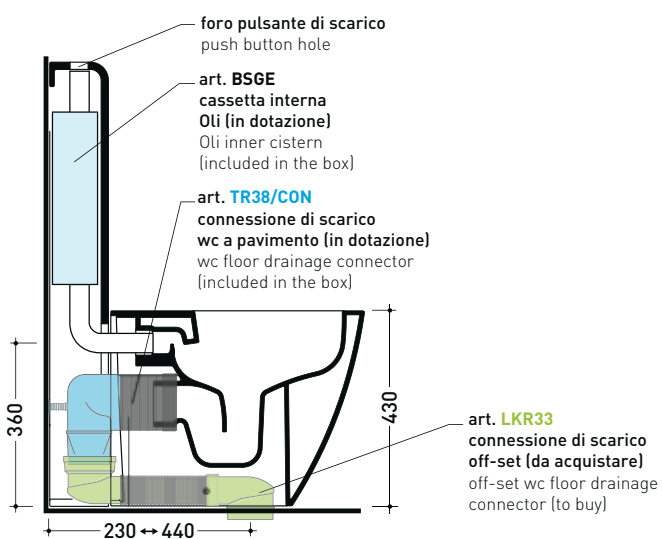

TR38 + LINK Wc btw goclean® (LK117G)

Monoblock cistern with floor trap until 23 cm

(OLI 3-6 lt flushing system art. BSGE and drainage connector for floor trap art. TR38CON included)

Complements: **Astra wc back to wall goclean** (AS117G)
App wc back to wall goclean (AP117G)
Quick wc back to wall goclean (QK117G)
Play wc back to wall gosilent (PY117S)
AppSolution wc back to wall gosilent (AP113S)
AppSolution wc back to wall gosilent (AP114S)

Package dim. 103 x 17,5 x 44 cm | Weight 28,3 kg | Pz. Pallet n° 12

FLOOR TRAP (S)

vista zenitale / zenital view

sezione longitudinale / section

sezione longitudinale / section

vista frontale parete / wall frontal view

TR38 + LINK Wc btw goclean® (LK117G)

Monoblock cistern with floor trap over 23 cm

(OLI 3-6 lt flushing system art. BSGE and drainage connector for floor trap art. TR38CON included)

Complements: **Astra wc back to wall goclean** (AS117G)
App wc back to wall goclean (AP117G)
Quick wc back to wall goclean (QK117G)
Play wc back to wall gosilent (PY117S)
AppSolution wc back to wall gosilent (AP113S)
AppSolution wc back to wall gosilent (AP114S)

Package dim. 103 x 17,5 x 44 cm | Weight 28,3 kg | Pz. Pallet n° 12

FLOOR TRAP (S)

vista zenitale / zenital view

sezione longitudinale / section

vista frontale parete / wall frontal view