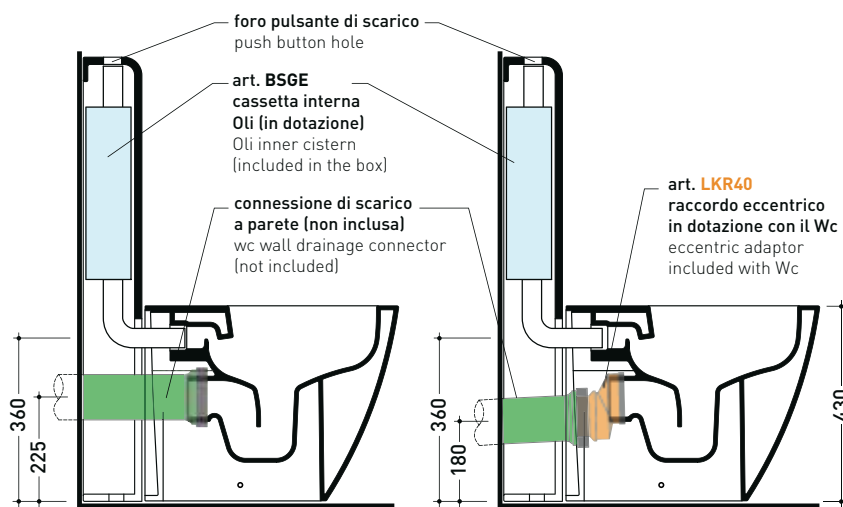

TR38 + LINK Wc btw goclean® (LK117G)

Monoblock cistern with wall trap (OLI 3-6 lt flushing system art. BSGE and drainage connector for floor trap art. TR38CON included)

Complements: **Astra wc back to wall goclean** (AS117G)
App wc back to wall goclean (AP117G)
Quick wc back to wall goclean (QK117G)
Play wc back to wall gosilent (PY117S)
AppSolution wc back to wall gosilent (AP113S)
AppSolution wc back to wall gosilent (AP114S)

Package dim. 103 x 17,5 x 44 cm | Weight 28,3 kg | Pz. Pallet n° 12

WALL TRAP (S)

vista zenitale / zenital view

sezione longitudinale / section

sezione longitudinale / section

vista frontale parete / wall frontal view

TR38 + LINK Wc btw goclean® (LK117G)

Monoblock cistern with floor trap until 23 cm

(OLI 3-6 lt flushing system art. BSGE and drainage connector for floor trap art. TR38CON included)

Complements: **Astra wc back to wall goclean** (AS117G)
App wc back to wall goclean (AP117G)
Quick wc back to wall goclean (QK117G)
Play wc back to wall gosilent (PY117S)
AppSolution wc back to wall gosilent (AP113S)
AppSolution wc back to wall gosilent (AP114S)

TR38 + LINK Wc btw goclean® (LK117G)

Monoblock cistern with floor trap over 23 cm

(OLI 3-6 lt flushing system art. BSGE and drainage connector for floor trap art. TR38CON included)

Complements: **Astra wc back to wall goclean** (AS117G)
App wc back to wall goclean (AP117G)
Quick wc back to wall goclean (QK117G)
Play wc back to wall gosilent (PY117S)
AppSolution wc back to wall gosilent (AP113S)
AppSolution wc back to wall gosilent (AP114S)