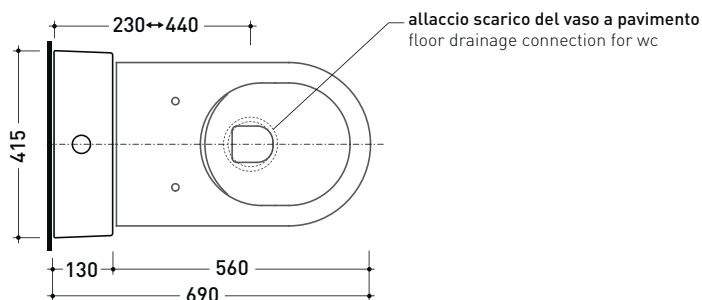

TR38 + LINK Wc btw goclean® (LK117G)

Monoblock cistern with floor trap over 23 cm

(OLI 3-6 lt flushing system art. BSGE and drainage connector for floor trap art. TR38CON included)

Complements: **Astra wc back to wall goclean** (AS117G)
App wc back to wall goclean (AP117G)
Quick wc back to wall goclean (QK117G)
Play wc back to wall gosilent (PY117S)
AppSolution wc back to wall gosilent (AP113S)
AppSolution wc back to wall gosilent (AP114S)

Package dim. 103 x 17,5 x 44 cm | Weight 28,3 kg | Pz. Pallet n° 12

FLOOR TRAP (S)

vista zenitale / zenital view

sezione longitudinale / section

vista frontale parete / wall frontal view