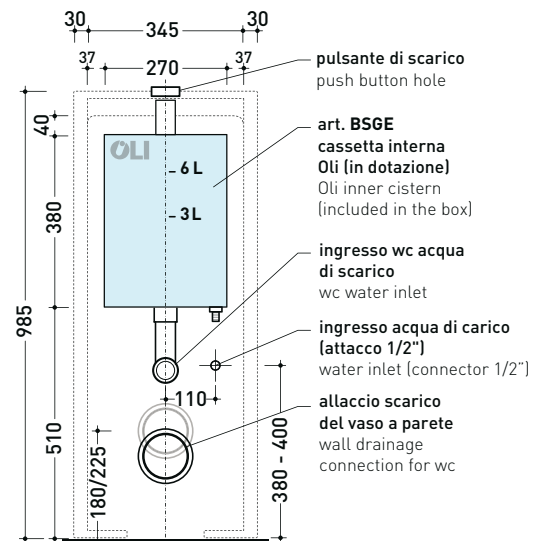

TR38 + LINK Wc btw goclean® (LK117G)

Monoblock cistern with wall trap (OLI 3-6 lt flushing system art. BSGE and drainage connector for floor trap art. TR38CON included)

Complements: **Astra wc back to wall goclean** (AS117G)
App wc back to wall goclean (AP117G)
Quick wc back to wall goclean (QK117G)
Play wc back to wall gosilent (PY117S)
AppSolution wc back to wall gosilent (AP113S)
AppSolution wc back to wall gosilent (AP114S)

Package dim. 103 x 17,5 x 44 cm | Weight 28,3 kg | Pz. Pallet n° 12

WALL TRAP (S)

vista zenitale / zenital view

sezione longitudinale / section

sezione longitudinale / section

vista frontale parete / wall frontal view

TR38 + LINK Wc btw goclean® (LK117G)

Monoblock cistern with floor trap until 23 cm

(OLI 3-6 lt flushing system art. BSGE and drainage connector for floor trap art. TR38CON included)

Complements: **Astra wc back to wall goclean** (AS117G)
App wc back to wall goclean (AP117G)
Quick wc back to wall goclean (QK117G)
Play wc back to wall gosilent (PY117S)
AppSolution wc back to wall gosilent (AP113S)
AppSolution wc back to wall gosilent (AP114S)

Package dim. 103 x 17,5 x 44 cm | Weight 28,3 kg | Pz. Pallet n° 12

FLOOR TRAP (S)

vista zenitale / zenital view

sezione longitudinale / section

sezione longitudinale / section

vista frontale parete / wall frontal view