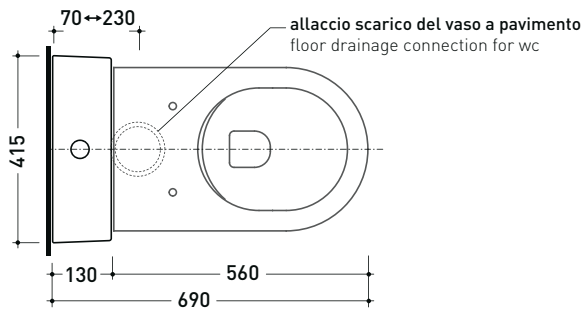

Package dim. 103 x 17,5 x 44 cm | Weight 28,3 kg | Pz. Pallet n° 12

WALL TRAP (S)

vista zenitale / zenital view

sezione longitudinale / section

sezione longitudinale / section

vista frontale parete / wall frontal view

TR38 + LINK Wc btw goclean® (LK117G)

Monoblock cistern with floor trap until 23 cm

(OLI 3-6 lt flushing system art. BSGE and drainage connector for floor trap art. TR38CON included)

Complements: **Astra wc back to wall goclean** (AS117G)
App wc back to wall goclean (AP117G)
Quick wc back to wall goclean (QK117G)
Play wc back to wall gosilent (PY117S)
AppSolution wc back to wall gosilent (AP113S)
AppSolution wc back to wall gosilent (AP114S)

Package dim. 103 x 17,5 x 44 cm | Weight 28,3 kg | Pz. Pallet n° 12

FLOOR TRAP (S)

vista zenitale / zenital view

sezione longitudinale / section

sezione longitudinale / section

vista frontale parete / wall frontal view