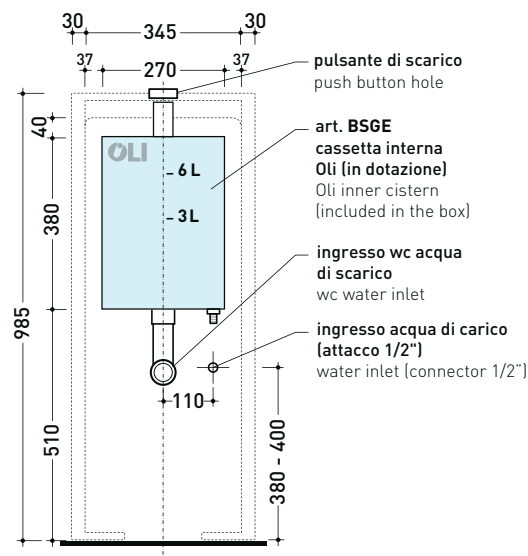

TR38 + LINK Wc btw goclean® (LK117G)

Monoblock cistern with floor trap until 23 cm

(OLI 3-6 lt flushing system art. BSGE and drainage connector for floor trap art. TR38CON included)

Complements: **Astra wc back to wall goclean** (AS117G)
App wc back to wall goclean (AP117G)
Quick wc back to wall goclean (QK117G)
Play wc back to wall gosilent (PY117S)
AppSolution wc back to wall gosilent (AP113S)
AppSolution wc back to wall gosilent (AP114S)

Package dim. 103 x 17,5 x 44 cm | Weight 28,3 kg | Pz. Pallet n° 12

FLOOR TRAP (S)

vista zenitale / zenital view

sezione longitudinale / section

sezione longitudinale / section

vista frontale parete / wall frontal view

TR38 + LINK Wc btw goclean® (LK117G)

Monoblock cistern with floor trap over 23 cm

(OLI 3-6 lt flushing system art. BSGE and drainage connector for floor trap art. TR38CON included)

Complements: **Astra wc back to wall goclean** (AS117G)
App wc back to wall goclean (AP117G)
Quick wc back to wall goclean (QK117G)
Play wc back to wall gosilent (PY117S)
AppSolution wc back to wall gosilent (AP113S)
AppSolution wc back to wall gosilent (AP114S)

Package dim. 103 x 17,5 x 44 cm | Weight 28,3 kg | Pz. Pallet n° 12

FLOOR TRAP (S)

vista zenitale / zenital view

sezione longitudinale / section

vista frontale parete / wall frontal view