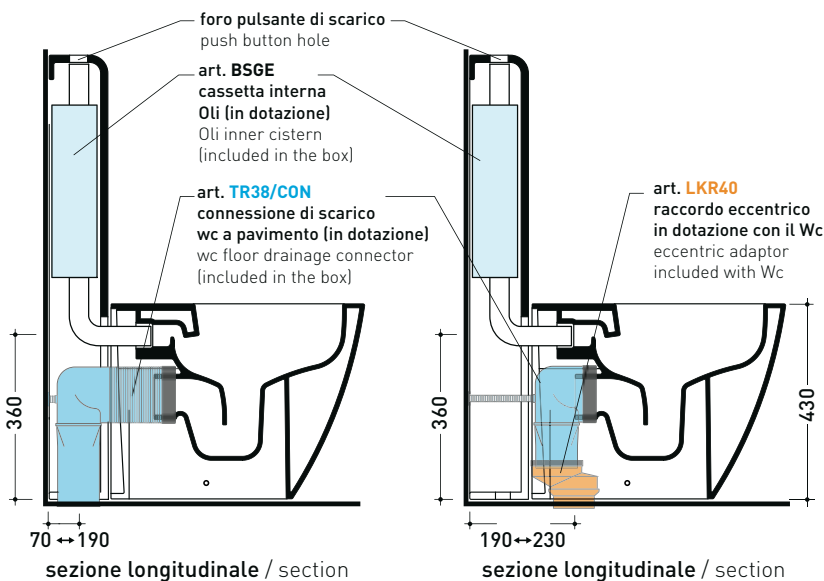

TR38 + LINK Wc btw goclean® (LK117G)

Monoblock cistern with wall trap (OLI 3-6 lt flushing system art. BSGE and drainage connector for floor trap art. TR38CON included)

Complements: **Astra wc back to wall goclean** (AS117G)
App wc back to wall goclean (AP117G)
Quick wc back to wall goclean (QK117G)
Play wc back to wall gosilent (PY117S)
AppSolution wc back to wall gosilent (AP113S)
AppSolution wc back to wall gosilent (AP114S)

TR38 + LINK Wc btw goclean® (LK117G)

Monoblock cistern with floor trap until 23 cm

(OLI 3-6 lt flushing system art. BSGE and drainage connector for floor trap art. TR38CON included)

Complements: **Astra wc back to wall goclean** (AS117G)
App wc back to wall goclean (AP117G)
Quick wc back to wall goclean (QK117G)
Play wc back to wall gosilent (PY117S)
AppSolution wc back to wall gosilent (AP113S)
AppSolution wc back to wall gosilent (AP114S)

Package dim. 103 x 17,5 x 44 cm | Weight 28,3 kg | Pz. Pallet n° 12

FLOOR TRAP (S)

vista zenitale / zenital view

sezione longitudinale / section

sezione longitudinale / section

vista frontale parete / wall frontal view

TR38 + LINK Wc btw goclean® (LK117G)

Monoblock cistern with floor trap over 23 cm

(OLI 3-6 lt flushing system art. BSGE and drainage connector for floor trap art. TR38CON included)

Complements: **Astra wc back to wall goclean** (AS117G)
App wc back to wall goclean (AP117G)
Quick wc back to wall goclean (QK117G)
Play wc back to wall gosilent (PY117S)
AppSolution wc back to wall gosilent (AP113S)
AppSolution wc back to wall gosilent (AP114S)