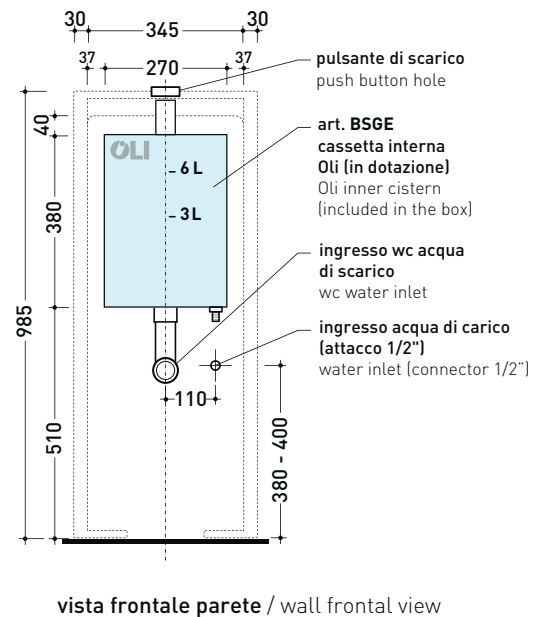

TR38 + LINK Wc btw goclean® (LK117G)

Monoblock cistern with floor trap until 23 cm

(OLI 3-6 lt flushing system art. BSGE and drainage connector for floor trap art. TR38CON included)

Complements: **Astra wc back to wall goclean** (AS117G)
App wc back to wall goclean (AP117G)
Quick wc back to wall goclean (QK117G)
Play wc back to wall gosilent (PY117S)
AppSolution wc back to wall gosilent (AP113S)
AppSolution wc back to wall gosilent (AP114S)

Package dim. 103 x 17,5 x 44 cm | Weight 28,3 kg | Pz. Pallet n° 12

FLOOR TRAP (S)

vista zenitale / zenital view

sezione longitudinale / section

sezione longitudinale / section

vista frontale parete / wall frontal view

TR38 + LINK Wc btw goclean® (LK117G)

Monoblock cistern with floor trap over 23 cm

(OLI 3-6 lt flushing system art. BSGE and drainage connector for floor trap art. TR38CON included)

Complements: **Astra wc back to wall goclean** (AS117G)
App wc back to wall goclean (AP117G)
Quick wc back to wall goclean (QK117G)
Play wc back to wall gosilent (PY117S)
AppSolution wc back to wall gosilent (AP113S)
AppSolution wc back to wall gosilent (AP114S)

Package dim. 103 x 17,5 x 44 cm | Weight 28,3 kg | Pz. Pallet n° 12

FLOOR TRAP (S)

vista zenitale / zenital view

sezione longitudinale / section

vista frontale parete / wall frontal view