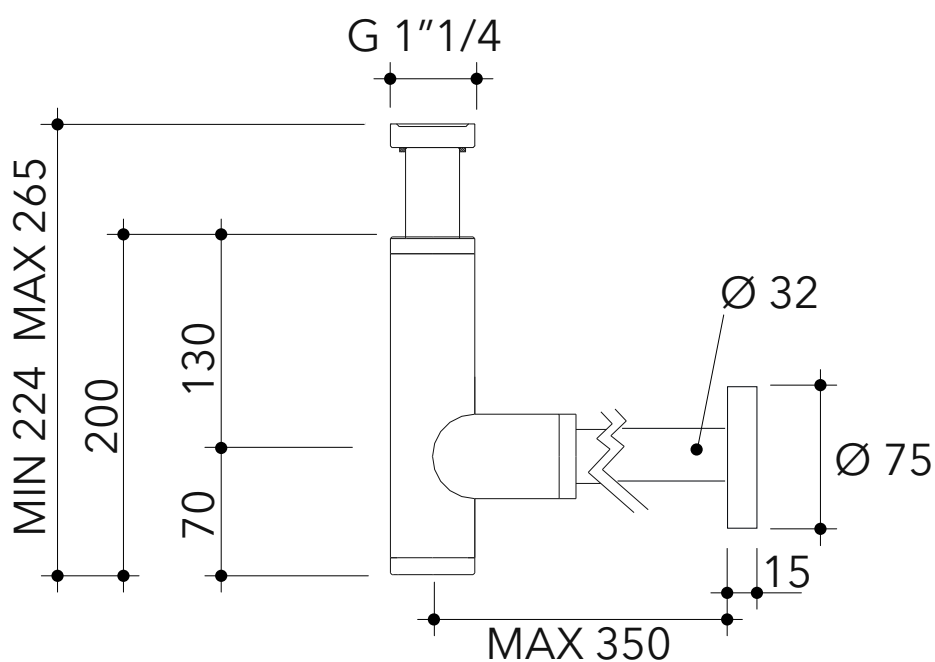

2017

SIFLX

Stainless steel basin siphon

Complements:

Package dim.

Weight 1,5 kg

Pz. Pallet n° -

CE

sizes in mm

STAINLESS STEEL

brushed