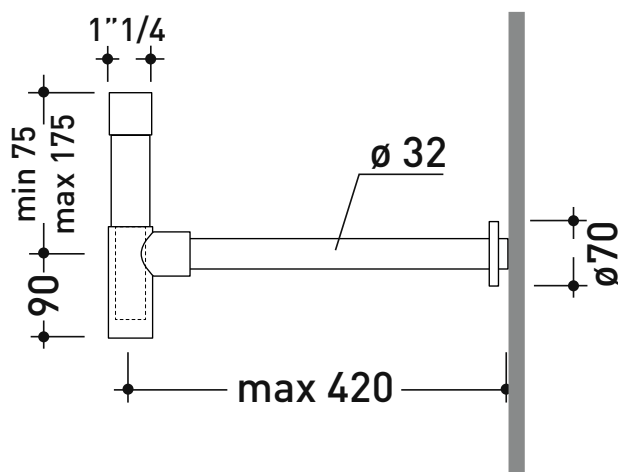

SIFL066

Telescopic basin siphon (1" 1/4)

Package dim.

Weight 1 kg

Pz. Pallet n° -

sizes in mm