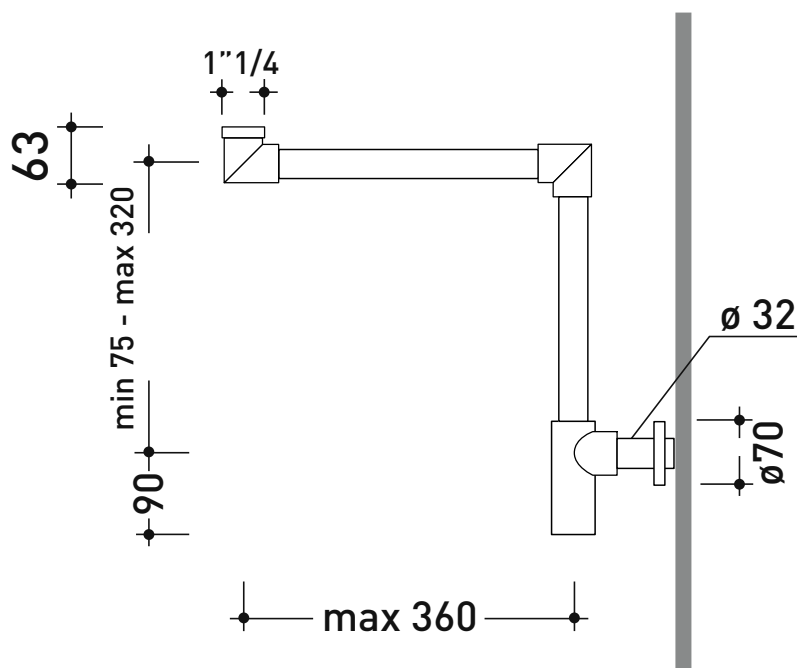

SIFL03

Space saving basin siphon (1" 1/4)

Package dim.

Weight 1,5 kg

Pz. Pallet n° -

sizes in mm