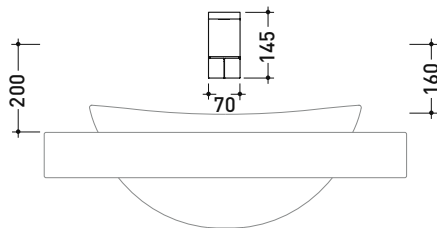

Si

→ FLAMINIA.

design **ALEXANDER DURINGER** and **STEFANO ROSINI**

2005

SI2042D Si Down

Wall-mounted dual controls basin mixer
(stop&go drain included)

Complements: **Line accessories TWO**
Line accessories HOOP

Package dim. 40 x 26 x 14 cm | Weight 3,5 kg | Pz. Pallet n° -

CE

vista frontale / frontal view

vista laterale / lateral view

vista zenitale / zenital view

sizes in mm

BRASS: glossy finish

chrome

sizes in mm