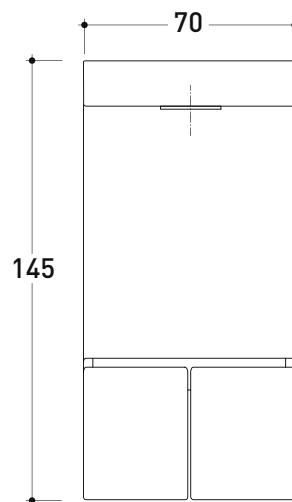

Package dim. 40 x 26 x 14 cm | Weight 3,5 kg | Pz. Pallet n° -

CE

vista frontale / frontal view

vista laterale / lateral view

vista zenitale / zenital view

sizes in mm

BRASS: glossy finish

chrome

sizes in mm