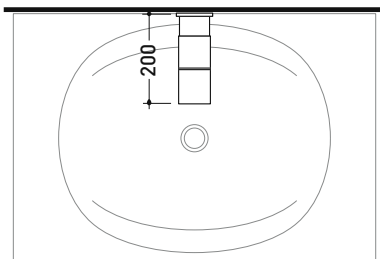

Package dim. 40 x 26 x 14 cm | Weight 3,5 kg | Pz. Pallet n° -

CE

vista frontale / frontal view

vista laterale / lateral view

vista zenitale / zenital view

sizes in mm

BRASS: glossy finish

chrome

sizes in mm