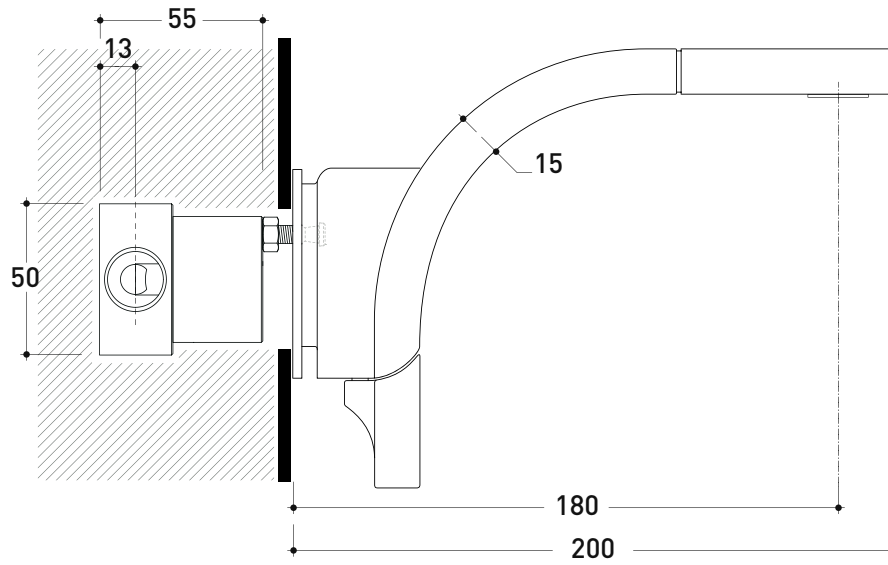

Package dim. 40 x 26 x 14 cm | Weight 3,5 kg | Pz. Pallet n° -

CE

vista frontale / frontal view

vista laterale / lateral view

vista zenitale / zenital view

sizes in mm

BRASS: glossy finish

chrome

sizes in mm