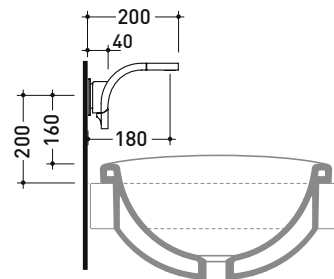

Si

→ FLAMINIA.

design **ALEXANDER DURINGER** and **STEFANO ROSINI**

2005

SI2042D Si Down

Wall-mounted dual controls basin mixer
(stop&go drain included)

Complements: **Line accessories TWO**
Line accessories HOOP

Package dim. 40 x 26 x 14 cm | Weight 3,5 kg | Pz. Pallet n° -

CE

vista frontale / frontal view

vista laterale / lateral view

vista zenitale / zenital view

sizes in mm

BRASS: glossy finish

chrome

sizes in mm