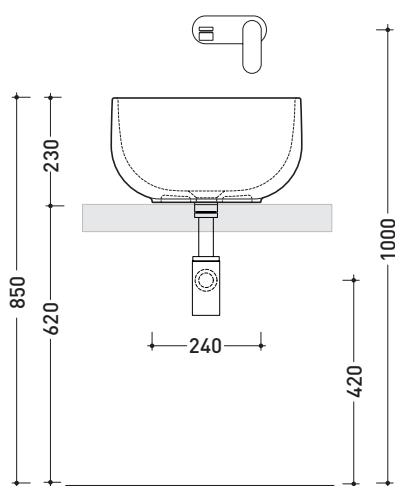

### Countertop basin 42 cm

•WITHOUT OVERFLOW •WITHOUT TAP LEDGE

Complements: **Forty6 shelf (F6BN)**  
**Solid shelf (SLBN)**  
**Line taps basin: ONE - NOKÈ - SI - FOLD**  
**Line accessories: TWO - HOOP - NOKÈ - FOLD**

Package dim. | Weight **14 kg** | Pz. Pallet n° **18**

CE UNI EN 14688 - CL00 Dop-No14688

vista zenitale / zenital view

vista zenitale / zenital view

vista frontale / frontal view

sezione longitudinale / section

sizes in mm

Please consider a 2% tolerance on indicated measurements

CERAMIC: glossy finish

matt finish

white black

milky white graphite antracite lava grey argilla nuvola fango rosso rubens petrolio

METAL

white / gold white / platinum