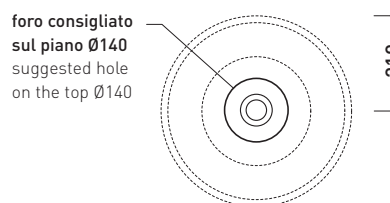

### Countertop basin 42 cm

•WITHOUT OVERFLOW •WITHOUT TAP LEDGE

Complements: **Forty6 shelf (F6BN)**  
**Solid shelf (SLBN)**  
**Line taps basin: ONE - NOKÈ - SI - FOLD**  
**Line accessories: TWO - HOOP - NOKÈ - FOLD**

Package dim. | Weight **14 kg** | Pz. Pallet n° **18**

CE UNI EN 14688 - CL00 Dop-No14688

vista zenitale / zenital view

vista zenitale / zenital view

vista frontale / frontal view

sezione longitudinale / section

sizes in mm

Please consider a 2% tolerance on indicated measurements

CERAMIC: glossy finish

matt finish

white black

milky white graphite antracite lava grey argilla nuvola fango rosso rubens petrolio

METAL

white / gold white / platinum