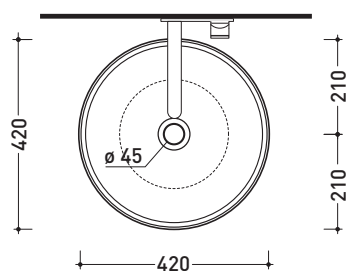

### Countertop basin 42 cm

•WITHOUT OVERFLOW •WITHOUT TAP LEDGE

Complements: **Forty6 shelf (F6BN)**  
**Solid shelf (SLBN)**  
**Line taps basin: ONE - NOKÈ - SI - FOLD**  
**Line accessories: TWO - HOOP - NOKÈ - FOLD**

Package dim. | Weight **14 kg** | Pz. Pallet n° **18**

CE UNI EN 14688 - CL00 Dop-No14688

vista zenitale / zenital view

vista zenitale / zenital view

vista frontale / frontal view

sezione longitudinale / section

sizes in mm

Please consider a 2% tolerance on indicated measurements

CERAMIC: glossy finish

matt finish

white black

milky white graphite antracite lava grey argilla nuvola fango rosso rubens petrolio

METAL

white / gold white / platinum