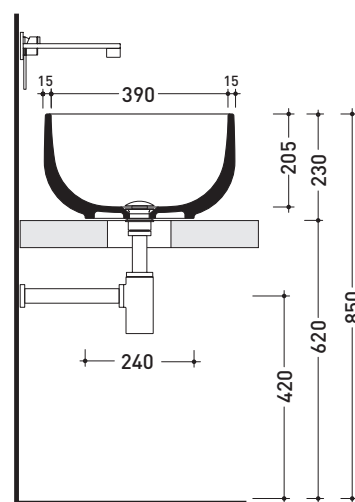

### Countertop basin 42 cm

•WITHOUT OVERFLOW •WITHOUT TAP LEDGE

Complements: **Forty6 shelf (F6BN)**  
**Solid shelf (SLBN)**  
**Line taps basin: ONE - NOKÈ - SI - FOLD**  
**Line accessories: TWO - HOOP - NOKÈ - FOLD**

Package dim. | Weight **14 kg** | Pz. Pallet n° **18**

CE UNI EN 14688 - CL00 Dop-No14688

vista zenitale / zenital view

vista zenitale / zenital view

vista frontale / frontal view

sezione longitudinale / section

sizes in mm

Please consider a 2% tolerance on indicated measurements

CERAMIC: glossy finish

matt finish

white black

milky white graphite antracite lava grey argilla nuvola fango rosso rubens petrolio

METAL

white / gold white / platinum