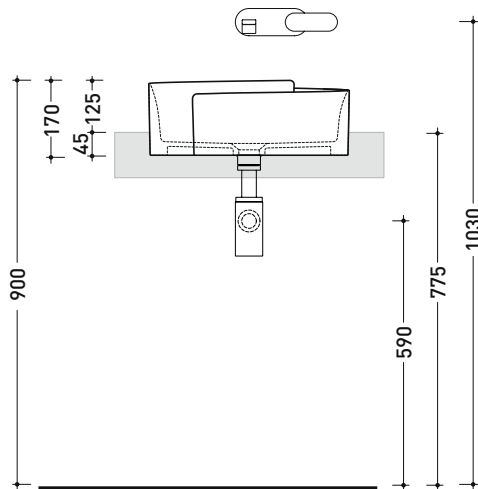

design **NENDO**

2010

RL44S Roll 44

Semi-inset basin 44 cm

• without overflow • without tap ledge

Complements: **FORTY6 shelf (F6RL44S)**
Line taps basin: ONE - NOKÉ - SI - FOLD - X1 - STIL
Line accessories: TWO - HOOP - FOLD

Package dim. **44 x 44 x 18,5 cm** | Weight **10,9 kg** | Pz. Pallet n° **30**

CE UNI EN 14688 - CL00 Dop-No14688

vista zenitale / zenital view

vista laterale / lateral view

vista frontale / frontal view

sezione longitudinale / section

sizes in mm

Please consider a 2% tolerance on indicated measurements