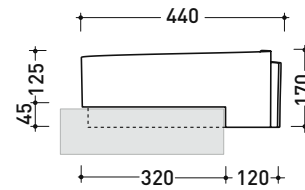

design **NENDO**

2010

RL44S Roll 44

Semi-inset basin 44 cm

• without overflow • without tap ledge

Complements: **FORTY6 shelf (F6RL44S)**
Line taps basin: ONE - NOKÉ - SI - FOLD - X1 - STIL
Line accessories: TWO - HOOP - FOLD

Package dim. **44 x 44 x 18,5 cm** | Weight **10,9 kg** | Pz. Pallet n° **30**

CE UNI EN 14688 - CL00 Dop-No14688

vista zenitale / zenital view

vista laterale / lateral view

vista frontale / frontal view

sezione longitudinale / section

sizes in mm

Please consider a 2% tolerance on indicated measurements