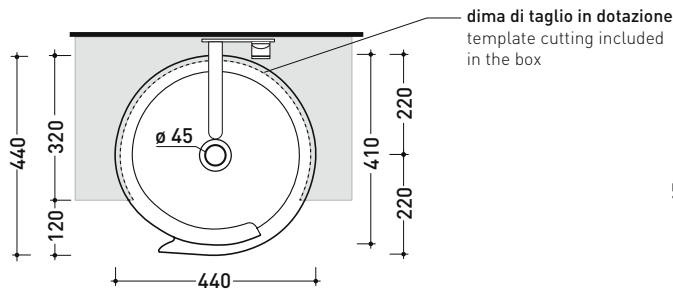

design **NENDO**

2010

RL44S Roll 44

Semi-inset basin 44 cm

• without overflow • without tap ledge

Complements: **FORTY6 shelf (F6RL44S)**
Line taps basin: ONE - NOKÉ - SI - FOLD - X1 - STIL
Line accessories: TWO - HOOP - FOLD

Package dim. **44 x 44 x 18,5 cm** | Weight **10,9 kg** | Pz. Pallet n° **30**

CE UNI EN 14688 - CL00 Dop-No14688

vista zenitale / zenital view

vista laterale / lateral view

vista frontale / frontal view

sezione longitudinale / section

sizes in mm

Please consider a 2% tolerance on indicated measurements