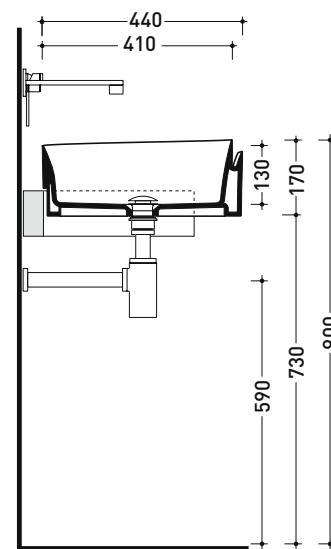

design **NENDO**

2010

RL44S Roll 44

Semi-inset basin 44 cm

• without overflow • without tap ledge

Complements: **FORTY6 shelf (F6RL44S)**
Line taps basin: ONE - NOKÉ - SI - FOLD - X1 - STIL
Line accessories: TWO - HOOP - FOLD

Package dim. **44 x 44 x 18,5 cm** | Weight **10,9 kg** | Pz. Pallet n° **30**

CE UNI EN 14688 - CL00 Dop-No14688

vista zenitale / zenital view

vista laterale / lateral view

vista frontale / frontal view

sezione longitudinale / section

sizes in mm

Please consider a 2% tolerance on indicated measurements