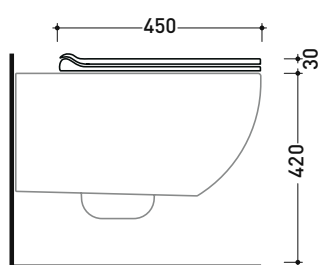

QKCW09

SLIM Soft-closing thermostetting seat&cover with **quick-release hinges**

Complements: **Wall hung wc App** (AP118 - AP118G - AP118S)
Wall hung wc MiniApp (AP119 - AP119G)
App back to wall wc (AP117G - AP117RG)

Package dim.

Weight **3 kg**

Pz. Pallet n° -

art. AP117G - AP117GE
 AP117RG - AP117RGE
 vista zenitale / zenital view

art. AP118
 AP118G - AP118GE
 AP118S
 vista zenitale / zenital view

art. AP119
 AP119G
 vista zenitale / zenital view

vista laterale / lateral view

vista laterale / lateral view

vista laterale / lateral view

sizes in mm

QKCW09

SLIM Soft-closing thermosetting seat&cover with **quick-release hinges**

Complements: Vaso btw Quick goclean (QK117G)
Vaso btw Quick Plus goclean (QK117RG)

Package dim.

Weight **3 kg**

Pz. Pallet n° -

art. QK117G - QK117RG
vista zenitale / zenital view

art. QK117G - QK117RG
vista laterale / lateral view

sizes in mm