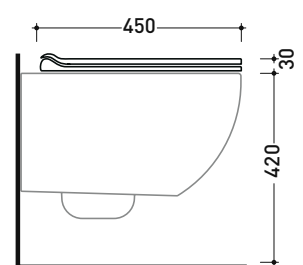

Package dim.

Weight **3 kg**

Pz. Pallet n° -

art. AP117G - AP117GE
 AP117RG - AP117RGE
 vista zenitale / zenital view

art. AP118
 AP118G - AP118GE
 AP118S
 vista zenitale / zenital view

art. AP119
 AP119G
 vista zenitale / zenital view

vista laterale / lateral view

vista laterale / lateral view

vista laterale / lateral view

sizes in mm

QKCW09

SLIM Soft-closing thermosetting seat&cover with **quick-release hinges**

Complements: Vaso btw Quick goclean (QK117G)
Vaso btw Quick Plus goclean (QK117RG)

Package dim.

Weight **3 kg**

Pz. Pallet n° -

art. QK117G - QK117RG
vista zenitale / zenital view

art. QK117G - QK117RG
vista laterale / lateral view

sizes in mm