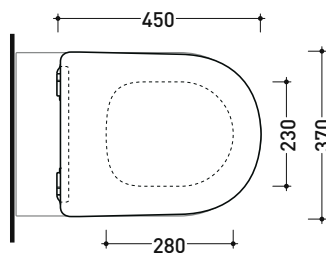

QKCW09

SLIM Soft-closing thermostetting seat&cover with **quick-release hinges**

Complements: **Wall hung wc App** (AP118 - AP118G - AP118S)
Wall hung wc MiniApp (AP119 - AP119G)
App back to wall wc (AP117G - AP117RG)

Package dim.

Weight **3 kg**

Pz. Pallet n° -

art. AP117G - AP117GE
 AP117RG - AP117RGE
 vista zenitale / zenital view

art. AP118
 AP118G - AP118GE
 AP118S
 vista zenitale / zenital view

art. AP119
 AP119G
 vista zenitale / zenital view

vista laterale / lateral view

vista laterale / lateral view

vista laterale / lateral view

sizes in mm

QKCW09

SLIM Soft-closing thermosetting seat&cover with **quick-release hinges**

Complements: Vaso btw Quick goclean (QK117G)
Vaso btw Quick Plus goclean (QK117RG)

Package dim.

Weight **3 kg**

Pz. Pallet n° -

art. QK117G - QK117RG
vista zenitale / zenital view

art. QK117G - QK117RG
vista laterale / lateral view

sizes in mm