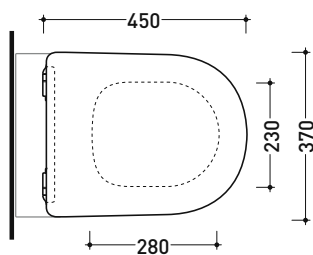

Package dim.

Weight **3 kg**

Pz. Pallet n° -

art. AP117G - AP117GE
 AP117RG - AP117RGE
 vista zenitale / zenital view

art. AP118
 AP118G - AP118GE
 AP118S
 vista zenitale / zenital view

art. AP119
 AP119G
 vista zenitale / zenital view

vista laterale / lateral view

vista laterale / lateral view

vista laterale / lateral view

sizes in mm

QKCW09

SLIM Soft-closing thermosetting seat&cover with **quick-release hinges**

Complements: Vaso btw Quick goclean (QK117G)
Vaso btw Quick Plus goclean (QK117RG)

Package dim.

Weight **3 kg**

Pz. Pallet n° -

art. QK117G - QK117RG
vista zenitale / zenital view

art. QK117G - QK117RG
vista laterale / lateral view

sizes in mm