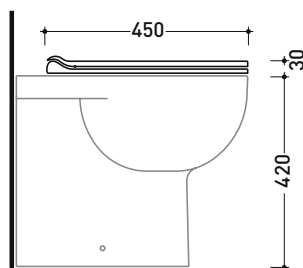

Package dim.

Weight **3 kg**

Pz. Pallet n° -

art. AP117G - AP117GE
 AP117RG - AP117RGE
 vista zenitale / zenital view

art. AP118
 AP118G - AP118GE
 AP118S
 vista zenitale / zenital view

art. AP119
 AP119G
 vista zenitale / zenital view

vista laterale / lateral view

vista laterale / lateral view

vista laterale / lateral view

sizes in mm

QKCW09

SLIM Soft-closing thermosetting seat&cover with **quick-release hinges**

Complements: Vaso btw Quick goclean (QK117G)
Vaso btw Quick Plus goclean (QK117RG)

Package dim.

Weight **3 kg**

Pz. Pallet n° -

art. QK117G - QK117RG
vista zenitale / zenital view

art. QK117G - QK117RG
vista laterale / lateral view

sizes in mm