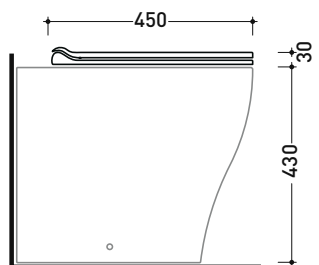

Package dim.

Weight **3 kg**

Pz. Pallet n° -

art. AP117G - AP117GE
 AP117RG - AP117RGE
 vista zenitale / zenital view

art. AP118
 AP118G - AP118GE
 AP118S
 vista zenitale / zenital view

art. AP119
 AP119G
 vista zenitale / zenital view

vista laterale / lateral view

vista laterale / lateral view

vista laterale / lateral view

sizes in mm

QKCW09

SLIM Soft-closing thermosetting seat&cover with **quick-release hinges**

Complements: Vaso btw Quick goclean (QK117G)
Vaso btw Quick Plus goclean (QK117RG)

Package dim.

Weight **3 kg**

Pz. Pallet n° -

art. QK117G - QK117RG
vista zenitale / zenital view

art. QK117G - QK117RG
vista laterale / lateral view

sizes in mm