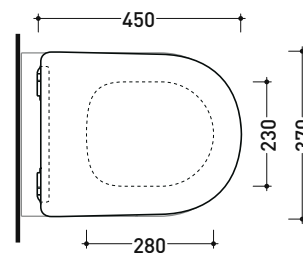

Package dim.

Weight **3 kg**

Pz. Pallet n° -

art. AP117G - AP117GE
 AP117RG - AP117RGE
 vista zenitale / zenital view

art. AP118
 AP118G - AP118GE
 AP118S
 vista zenitale / zenital view

art. AP119
 AP119G
 vista zenitale / zenital view

vista laterale / lateral view

vista laterale / lateral view

vista laterale / lateral view

sizes in mm

QKCW09

SLIM Soft-closing thermosetting seat&cover with **quick-release hinges**

Complements: Vaso btw Quick goclean (QK117G)
Vaso btw Quick Plus goclean (QK117RG)

Package dim.

Weight **3 kg**

Pz. Pallet n° -

art. QK117G - QK117RG
vista zenitale / zenital view

art. QK117G - QK117RG
vista laterale / lateral view

sizes in mm