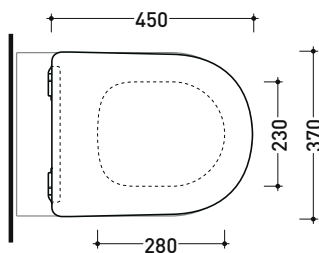

QKCW09

SLIM Soft-closing thermostetting seat&cover with **quick-release hinges**

Complements: **Wall hung wc App** (AP118 - AP118G - AP118S)
Wall hung wc MiniApp (AP119 - AP119G)
App back to wall wc (AP117G - AP117RG)

Package dim.

Weight **3 kg**

Pz. Pallet n° -

art. AP117G - AP117GE
 AP117RG - AP117RGE
 vista zenitale / zenital view

art. AP118
 AP118G - AP118GE
 AP118S
 vista zenitale / zenital view

art. AP119
 AP119G
 vista zenitale / zenital view

vista laterale / lateral view

vista laterale / lateral view

vista laterale / lateral view

sizes in mm

QKCW09

SLIM Soft-closing thermosetting seat&cover with **quick-release hinges**

Complements: Vaso btw Quick goclean (QK117G)
Vaso btw Quick Plus goclean (QK117RG)

Package dim.

Weight **3 kg**

Pz. Pallet n° -

art. QK117G - QK117RG
vista zenitale / zenital view

art. QK117G - QK117RG
vista laterale / lateral view

sizes in mm