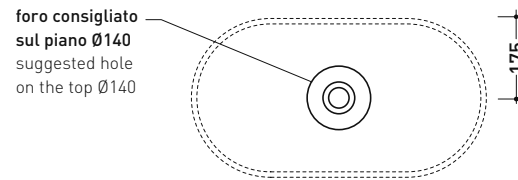

PS65AT Pass 65

Oval countertop basin 65 cm

• without overflow • without tap ledge

Complements: FORTY6 shelf (F6PS65)
 BOX wall hung vanity units depth 37 / 50 cm
 CUBIKA wall hung vanity units depth 37 / 50 cm
 DENVER furniture (DV103M)
 FILO 75 metal structure (FI75SV - FI75SC)
 Line taps basin: ONE - NOKÉ - SI - FOLD - X1
 Line accessories: TWO - HOOP - NOKÉ - FOLD

Package dim.

Weight 11 kg

Pz. Pallet n° 30

UNI EN 14688 - CL00 Dop-No14688

WHILE STOCKS LAST

vista zenitale / zenital view

foro consigliato sul piano Ø140 suggested hole on the top Ø140

vista zenitale / zenital view

vista frontale / frontal view

sezione longitudinale / section

sizes in mm

Please consider a 2% tolerance on indicated measurements

CERAMIC: glossy finish

white