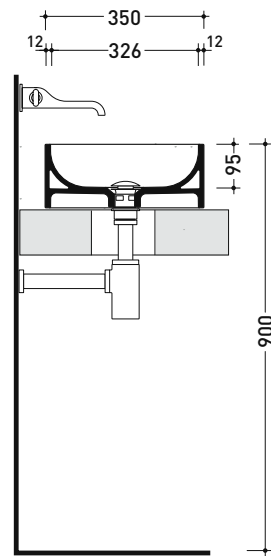

PS65AT Pass 65

Oval countertop basin 65 cm

• without overflow • without tap ledge

Complements: FORTY6 shelf (F6PS65)
 BOX wall hung vanity units depth 37 / 50 cm
 CUBIKA wall hung vanity units depth 37 / 50 cm
 DENVER furniture (DV103M)
 FILO 75 metal structure (FI75SV - FI75SC)
 Line taps basin: ONE - NOKÉ - SI - FOLD - X1
 Line accessories: TWO - HOOP - NOKÉ - FOLD

Package dim.

Weight 11 kg

Pz. Pallet n° 30

UNI EN 14688 - CL00 Dop-No14688

WHILE STOCKS LAST

vista zenitale / zenital view

foro consigliato sul piano Ø140 suggested hole on the top Ø140

vista zenitale / zenital view

vista frontale / frontal view

sezione longitudinale / section

sizes in mm

Please consider a 2% tolerance on indicated measurements

CERAMIC: glossy finish

white