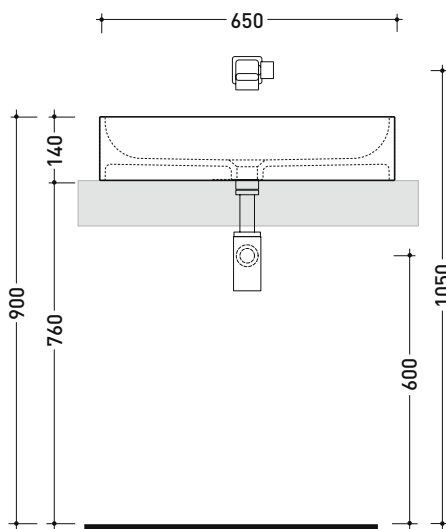

PS65AT Pass 65

Oval countertop basin 65 cm

• without overflow • without tap ledge

Complements: FORTY6 shelf (F6PS65)
 BOX wall hung vanity units depth 37 / 50 cm
 CUBIKA wall hung vanity units depth 37 / 50 cm
 DENVER furniture (DV103M)
 FILO 75 metal structure (FI75SV - FI75SC)
 Line taps basin: ONE - NOKÉ - SI - FOLD - X1
 Line accessories: TWO - HOOP - NOKÉ - FOLD

Package dim.

Weight 11 kg

Pz. Pallet n° 30

UNI EN 14688 - CL00 Dop-No14688

WHILE STOCKS LAST

vista zenitale / zenital view

foro consigliato sul piano Ø140 suggested hole on the top Ø140

vista zenitale / zenital view

vista frontale / frontal view

sezione longitudinale / section

sizes in mm

Please consider a 2% tolerance on indicated measurements

CERAMIC: glossy finish

white