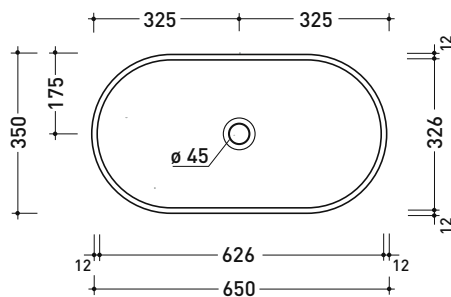

PS65AT Pass 65

Oval countertop basin 65 cm

• without overflow • without tap ledge

Complements: FORTY6 shelf (F6PS65)
 BOX wall hung vanity units depth 37 / 50 cm
 CUBIKA wall hung vanity units depth 37 / 50 cm
 DENVER furniture (DV103M)
 FILO 75 metal structure (FI75SV - FI75SC)
 Line taps basin: ONE - NOKÉ - SI - FOLD - X1
 Line accessories: TWO - HOOP - NOKÉ - FOLD

Package dim.

Weight 11 kg

Pz. Pallet n° 30

UNI EN 14688 - CL00 Dop-No14688

WHILE STOCKS LAST

vista zenitale / zenital view

foro consigliato sul piano Ø140 suggested hole on the top Ø140

vista zenitale / zenital view

vista frontale / frontal view

sezione longitudinale / section

sizes in mm

Please consider a 2% tolerance on indicated measurements

CERAMIC: glossy finish

white