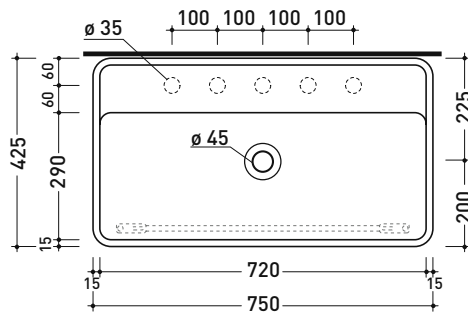

Package dim.

Weight 0,5 kg

Pz. Pallet n°

vista zenitale / zenital view

vista frontale / frontal view

portasciugamani PMW75
PMW75 towel holder

PMW75 for Miniwash 75 (MW75S)

Brass towel-holder suitable
for wall-hung basins MINIWASH 75

Complements: **MINIWASH 75 wall-hung basins (MWL75+MWS - MW75S)**
Line taps basin: ONE - NOKÉ - SI - FOLD - X1 - STIL - LOOK
Line accessories: TWO - HOOP - FOLD - STIL

Package dim.

Weight

0,5 kg

Pz. Pallet n°

vista zenitale / zenital view

portasciugamani PMW75
PMW75 towel holder

vista frontale / frontal view

PMW75 for Applight 80 (AP8047)

Brass towel holder suitable for wall hung APPLIGHT 80 basin

Complements: **Wall hung basin APPLIGHT 80 (AP8047)**
Line taps basin: ONE - NOKÉ - SI - FOLD - X1 - STIL
Line accessories: TWO - HOOP - FOLD - STIL