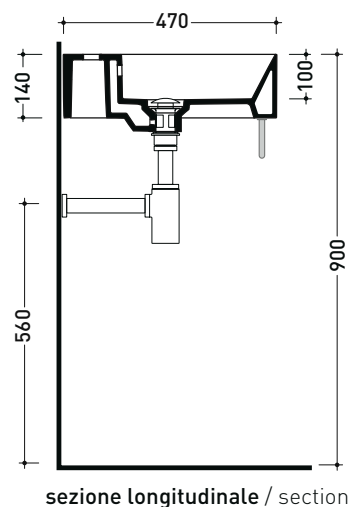

Package dim.

Weight 0,5 kg

Pz. Pallet n°

vista zenitale / zenital view

vista frontale / frontal view

portasciugamani PMW75
PMW75 towel holder

PMW75 for Miniwash 75 (MW75S)

Brass towel-holder suitable
for wall-hung basins MINIWASH 75

Complements: **MINIWASH 75 wall-hung basins (MWL75+MWS - MW75S)**
Line taps basin: ONE - NOKÉ - SI - FOLD - X1 - STIL - LOOK
Line accessories: TWO - HOOP - FOLD - STIL

Package dim.

Weight

0,5 kg

Pz. Pallet n°

vista zenitale / zenital view

portasciugamani PMW75
PMW75 towel holder

vista frontale / frontal view

PMW75 for Applight 80 (AP8047)

Brass towel holder suitable for wall hung APPLIGHT 80 basin

Complements: **Wall hung basin APPLIGHT 80 (AP8047)**
Line taps basin: ONE - NOKÉ - SI - FOLD - X1 - STIL
Line accessories: TWO - HOOP - FOLD - STIL

Package dim.

Weight **0,5 kg**

Pz. Pallet n° -

portasciugamani PMW75
 PMW75 towel holder

sizes in mm

Please consider a 2% tolerance on indicated measurements