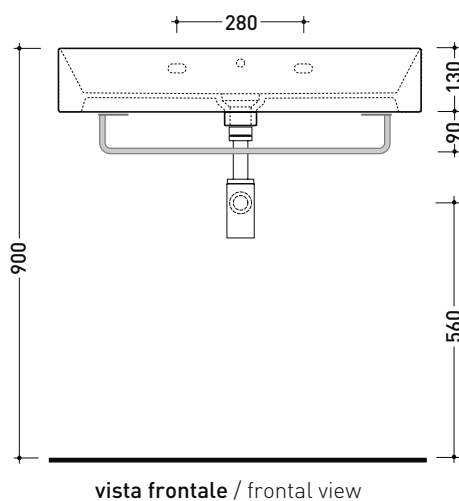

Complements: **MINIWASH 75 wall-hung basins (MWL75+MWS - MW75S)**
Line taps basin: ONE - NOKÉ - SI - FOLD - X1 - STIL - LOOK
Line accessories: TWO - HOOP - FOLD - STIL

Package dim.

Weight

0,5 kg

Pz. Pallet n°

vista zenitale / zenital view

portasciugamani PMW75
PMW75 towel holder

vista frontale / frontal view

PMW75 for Applight 80 (AP8047)

Brass towel holder suitable for wall hung APPLIGHT 80 basin

Complements: **Wall hung basin APPLIGHT 80 (AP8047)**
Line taps basin: ONE - NOKÉ - SI - FOLD - X1 - STIL
Line accessories: TWO - HOOP - FOLD - STIL

Package dim.

Weight **0,5 kg**

Pz. Pallet n° -

portasciugamani PMW75
 PMW75 towel holder

sizes in mm

Please consider a 2% tolerance on indicated measurements