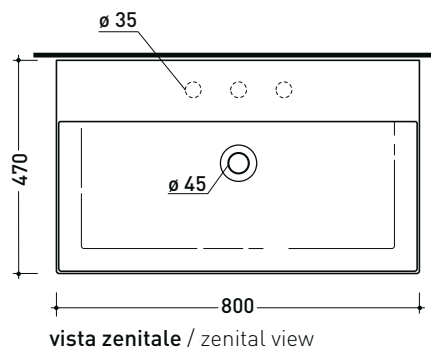

Complements: **MINIWASH 75 wall-hung basins (MWL75+MWS - MW75S)**
Line taps basin: ONE - NOKÉ - SI - FOLD - X1 - STIL - LOOK
Line accessories: TWO - HOOP - FOLD - STIL

Package dim.

Weight

0,5 kg

Pz. Pallet n°

vista zenitale / zenital view

portasciugamani PMW75
PMW75 towel holder

vista frontale / frontal view

PMW75 for Applight 80 (AP8047)

Brass towel holder suitable for wall hung APPLIGHT 80 basin

Complements: **Wall hung basin APPLIGHT 80 (AP8047)**
Line taps basin: ONE - NOKÉ - SI - FOLD - X1 - STIL
Line accessories: TWO - HOOP - FOLD - STIL

Package dim.

Weight **0,5 kg**

Pz. Pallet n° -

portasciugamani PMW75
 PMW75 towel holder

sizes in mm

Please consider a 2% tolerance on indicated measurements