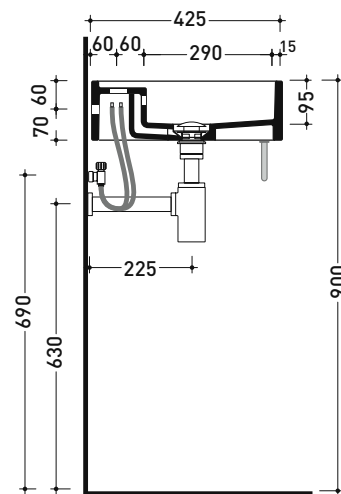

Package dim.

Weight 0,5 kg

Pz. Pallet n°

vista zenitale / zenital view

vista frontale / frontal view

portasciugamani PMW75
PMW75 towel holder

PMW75 for Miniwash 75 (MW75S)

Brass towel-holder suitable
for wall-hung basins MINIWASH 75

Complements: **MINIWASH 75 wall-hung basins (MWL75+MWS - MW75S)**
Line taps basin: ONE - NOKÉ - SI - FOLD - X1 - STIL - LOOK
Line accessories: TWO - HOOP - FOLD - STIL

Package dim.

Weight

0,5 kg

Pz. Pallet n°

vista zenitale / zenital view

portasciugamani PMW75
PMW75 towel holder

vista frontale / frontal view

PMW75 for Applight 80 (AP8047)

Brass towel holder suitable for wall hung APPLIGHT 80 basin

Complements: **Wall hung basin APPLIGHT 80 (AP8047)**
Line taps basin: ONE - NOKÉ - SI - FOLD - X1 - STIL
Line accessories: TWO - HOOP - FOLD - STIL

Package dim.

Weight **0,5 kg**

Pz. Pallet n° -

portasciugamani PMW75
 PMW75 towel holder

sizes in mm

Please consider a 2% tolerance on indicated measurements