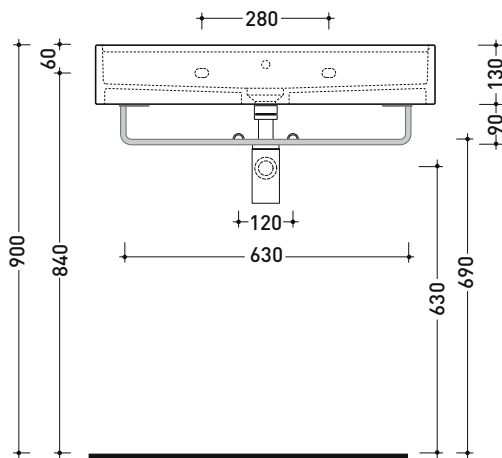

Complements: **MINIWASH 75 wall-hung basins (MWL75+MWS - MW75S)**
Line taps basin: ONE - NOKÉ - SI - FOLD - X1 - STIL - LOOK
Line accessories: TWO - HOOP - FOLD - STIL

Package dim.

Weight

0,5 kg

Pz. Pallet n°

vista zenitale / zenital view

portasciugamani PMW75
PMW75 towel holder

vista frontale / frontal view

PMW75 for Applight 80 (AP8047)

Brass towel holder suitable for wall hung APPLIGHT 80 basin

Complements: **Wall hung basin APPLIGHT 80 (AP8047)**
Line taps basin: ONE - NOKÉ - SI - FOLD - X1 - STIL
Line accessories: TWO - HOOP - FOLD - STIL