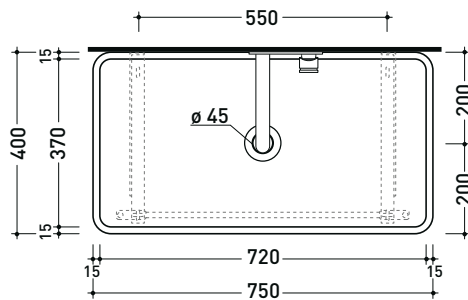

PMW75 for Miniwash 75 (MWL75+MWS)

Brass towel-holder suitable
for wall-hung basins MINIWASH 75

Complements: **MINIWASH 75 wall-hung basins (MWL75+MWS - MW75S)**
Line taps basin: ONE - NOKÉ - SI - FOLD - X1 - STIL - LOOK
Line accessories: TWO - HOOP - FOLD - STIL

Package dim.

Weight 0,5 kg

Pz. Pallet n°

vista zenitale / zenital view

vista frontale / frontal view

portasciugamani PMW75
PMW75 towel holder

PMW75 for Miniwash 75 (MW75S)

Brass towel-holder suitable
for wall-hung basins MINIWASH 75

Complements: **MINIWASH 75 wall-hung basins (MWL75+MWS - MW75S)**
Line taps basin: ONE - NOKÉ - SI - FOLD - X1 - STIL - LOOK
Line accessories: TWO - HOOP - FOLD - STIL

Package dim.

Weight

0,5 kg

Pz. Pallet n°

Package dim.

Weight **0,5 kg**

Pz. Pallet n° -

portasciugamani PMW75
 PMW75 towel holder

sizes in mm

Please consider a 2% tolerance on indicated measurements