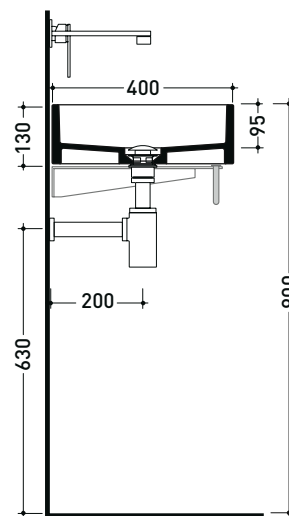

PMW75 for Miniwash 75 (MWL75+MWS)

Brass towel-holder suitable
for wall-hung basins MINIWASH 75

Complements: **MINIWASH 75 wall-hung basins (MWL75+MWS - MW75S)**
Line taps basin: ONE - NOKÉ - SI - FOLD - X1 - STIL - LOOK
Line accessories: TWO - HOOP - FOLD - STIL

Package dim.

Weight 0,5 kg

Pz. Pallet n°

vista zenitale / zenital view

vista frontale / frontal view

portasciugamani PMW75
PMW75 towel holder

PMW75 for Miniwash 75 (MW75S)

Brass towel-holder suitable
for wall-hung basins MINIWASH 75

Complements: **MINIWASH 75 wall-hung basins (MWL75+MWS - MW75S)**
Line taps basin: ONE - NOKÉ - SI - FOLD - X1 - STIL - LOOK
Line accessories: TWO - HOOP - FOLD - STIL

Package dim.

Weight

0,5 kg

Pz. Pallet n°