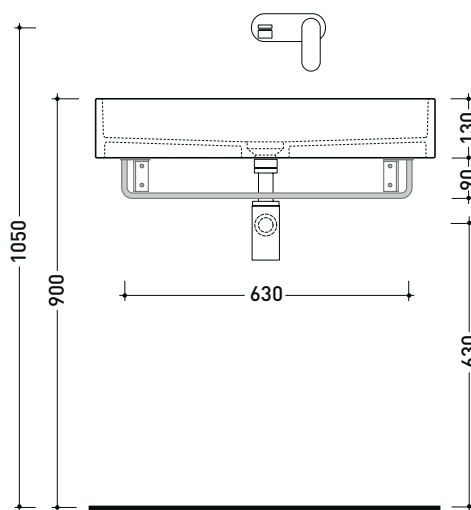

PMW75 for Miniwash 75 (MWL75+MWS)

Brass towel-holder suitable
for wall-hung basins MINIWASH 75

Complements: **MINIWASH 75 wall-hung basins (MWL75+MWS - MW75S)**
Line taps basin: ONE - NOKÉ - SI - FOLD - X1 - STIL - LOOK
Line accessories: TWO - HOOP - FOLD - STIL

Package dim.

Weight 0,5 kg

Pz. Pallet n°

vista zenitale / zenital view

vista frontale / frontal view

portasciugamani PMW75
PMW75 towel holder

PMW75 for Miniwash 75 (MW75S)

Brass towel-holder suitable
for wall-hung basins MINIWASH 75

Complements: **MINIWASH 75 wall-hung basins (MWL75+MWS - MW75S)**
Line taps basin: ONE - NOKÉ - SI - FOLD - X1 - STIL - LOOK
Line accessories: TWO - HOOP - FOLD - STIL

Package dim.

Weight

0,5 kg

Pz. Pallet n°

vista zenitale / zenital view

portasciugamani PMW75
PMW75 towel holder

vista frontale / frontal view

PMW75 for Applight 80 (AP8047)

Brass towel holder suitable for wall hung APPLIGHT 80 basin

Complements: **Wall hung basin APPLIGHT 80 (AP8047)**
Line taps basin: ONE - NOKÉ - SI - FOLD - X1 - STIL
Line accessories: TWO - HOOP - FOLD - STIL