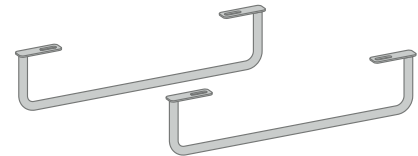

n. 2 pezzi
portasciugamani PMW60
PMW60 towel holder