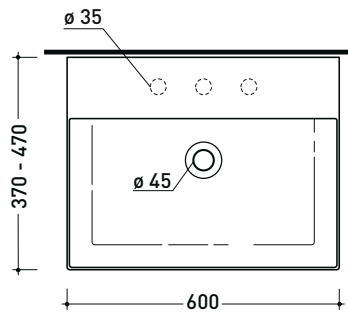

Package dim.

Weight **0,4 kg**

Pz. Pallet n° **40**

vista zenitale / zenital view

portasciugamani PMW60
PMW60 towel holder

vista frontale / frontal view

sezione longitudinale / section

sizes in mm

Please consider a 2% tolerance on indicated measurements

PMW60 for Applight 60 (AP6037 - AP6047)

Brass towel holder suitable for wall hung APPLIGHT 60 basins

Complements: Wall hung basin APPLIGHT 5025 (AP5025SX - AP5025DX)
 Wall hung basin APPLIGHT 50 (AP5037 - AP5047)
 Wall hung basin APPLIGHT 120 - n. 2 pzi (AP120L)
 Line taps basin: ONE - NOKÉ - SI - FOLD - X1 - STIL
 Line accessories: TWO - HOOP - FOLD - STIL