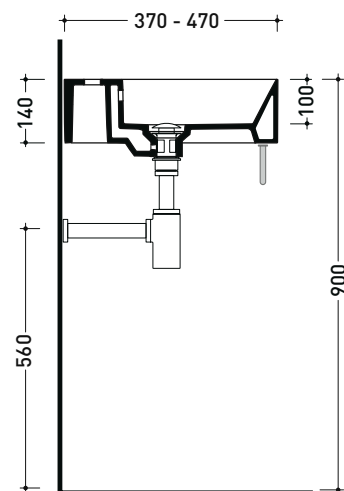

Package dim.

Weight **0,4 kg**

Pz. Pallet n° **40**

vista zenitale / zenital view

portasciugamani PMW60
PMW60 towel holder

vista frontale / frontal view

sezione longitudinale / section

sizes in mm

Please consider a 2% tolerance on indicated measurements

n. 2 - PMW60 for Applight 120 (AP120L)

Brass towel holder suitable for wall hung APPLIGHT 120 basin

Complements: Wall hung basin APPLIGHT 5025 (AP5025SX - AP5025DX)
 Wall hung basin APPLIGHT 50 (AP5037 - AP5047)
 Wall hung basin APPLIGHT 60 (AP6037 - AP6047)
 Wall hung basin APPLIGHT 120 - n. 2 pzi (AP120L)
 Line taps basin: ONE - NOKÉ - SI - FOLD - X1 - STIL
 Line accessories: TWO - HOOP - FOLD - STIL

Package dim.

Weight **0,4 kg**

Pz. Pallet n° **40**

vista zenitale / zenital view

n. 2 pezzi
 portasciugamani PMW60
 PMW60 towel holder

vista frontale / frontal view

sezione longitudinale / section

sizes in mm