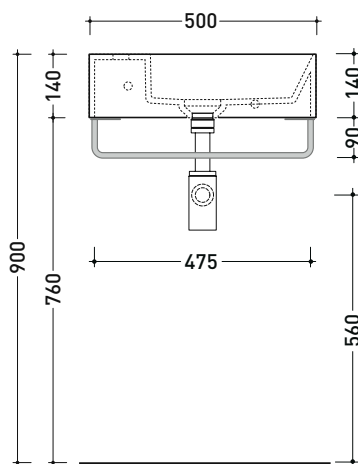

vista zenitale / zenital view

portasciugamani PMW60
PMW60 towel holder

PMW60 for Applight 5025 (AP5025SX - AP5025DX)

Brass towel holder suitable for wall hung APPLIGHT 5025 basins

Complements: Wall hung basin APPLIGHT 5025 (AP5025SX - AP5025DX)
 Wall hung basin APPLIGHT 50 (AP5037 - AP5047)
 Wall hung basin APPLIGHT 60 (AP6037 - AP6047)
 Wall hung basin APPLIGHT 120 - n. 2 pzi (AP120L)
 Line taps basin: ONE - NOKÉ - SI - FOLD - X1 - STIL
 Line accessories: TWO - HOOP - FOLD - STIL

Package dim.

Weight **0,4 kg**

Pz. Pallet n° **40**

vista zenitale / zenital view

vista frontale / frontal view

portasciugamani PMW60
PMW60 towel holder

sezione longitudinale / section

PMW60 for Applight 50 (AP5037 - AP5047)

Package dim.

Weight **0,4 kg**

Pz. Pallet n° **40**

vista zenitale / zenital view

portasciugamani PMW60
PMW60 towel holder

vista frontale / frontal view

sezione longitudinale / section

sizes in mm