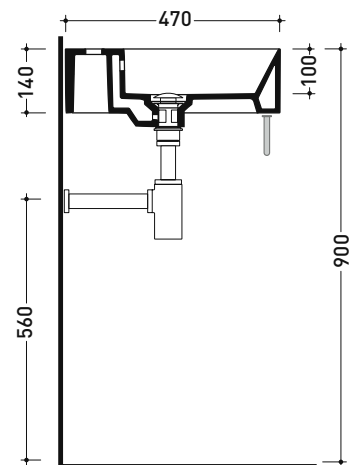

Package dim.

Weight **0,4 kg**

Pz. Pallet n° **40**

vista zenitale / zenital view

portasciugamani PMW60
PMW60 towel holder

vista frontale / frontal view

sezione longitudinale / section

sizes in mm

Please consider a 2% tolerance on indicated measurements

n. 2 - PMW60 for Applight 120 (AP120L)

Brass towel holder suitable for wall hung APPLIGHT 120 basin

Complements: Wall hung basin APPLIGHT 5025 (AP5025SX - AP5025DX)
 Wall hung basin APPLIGHT 50 (AP5037 - AP5047)
 Wall hung basin APPLIGHT 60 (AP6037 - AP6047)
 Wall hung basin APPLIGHT 120 - n. 2 pzi (AP120L)
 Line taps basin: ONE - NOKÉ - SI - FOLD - X1 - STIL
 Line accessories: TWO - HOOP - FOLD - STIL

Package dim.

Weight **0,4 kg**

Pz. Pallet n° **40**

vista zenitale / zenital view

n. 2 pezzi
 portasciugamani PMW60
 PMW60 towel holder

vista frontale / frontal view

sezione longitudinale / section

sizes in mm