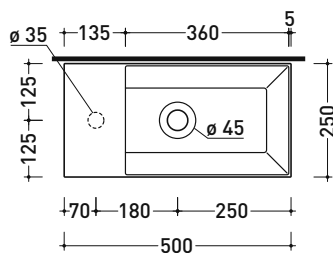

vista zenitale / zenital view

portasciugamani PMW60
PMW60 towel holder

PMW60 for Applight 5025 (AP5025SX - AP5025DX)

Brass towel holder suitable for wall hung APPLIGHT 5025 basins

Complements: Wall hung basin APPLIGHT 5025 (AP5025SX - AP5025DX)
 Wall hung basin APPLIGHT 50 (AP5037 - AP5047)
 Wall hung basin APPLIGHT 60 (AP6037 - AP6047)
 Wall hung basin APPLIGHT 120 - n. 2 pzi (AP120L)
 Line taps basin: ONE - NOKÉ - SI - FOLD - X1 - STIL
 Line accessories: TWO - HOOP - FOLD - STIL

Package dim.

Weight **0,4 kg**

Pz. Pallet n° **40**

vista zenitale / zenital view

vista frontale / frontal view

portasciugamani PMW60
PMW60 towel holder

sezione longitudinale / section

PMW60 for Applight 50 (AP5037 - AP5047)

Package dim.

Weight **0,4 kg**

Pz. Pallet n° **40**

vista zenitale / zenital view

portasciugamani PMW60
PMW60 towel holder

vista frontale / frontal view

sezione longitudinale / section

sizes in mm