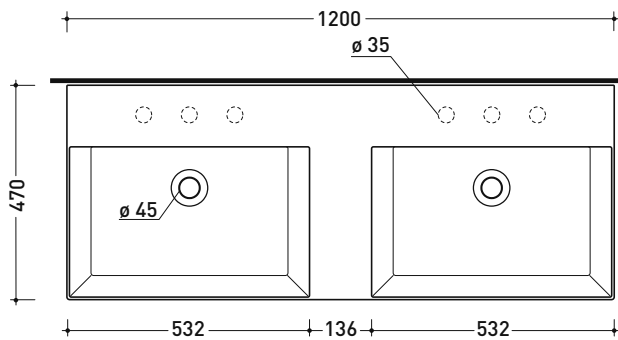

Package dim.

Weight **0,4 kg**

Pz. Pallet n° **40**

vista zenitale / zenital view

portasciugamani PMW60
PMW60 towel holder

vista frontale / frontal view

sezione longitudinale / section

sizes in mm

Please consider a 2% tolerance on indicated measurements

n. 2 - PMW60 for Applight 120 (AP120L)

Brass towel holder suitable for wall hung APPLIGHT 120 basin

Complements: Wall hung basin APPLIGHT 5025 (AP5025SX - AP5025DX)
 Wall hung basin APPLIGHT 50 (AP5037 - AP5047)
 Wall hung basin APPLIGHT 60 (AP6037 - AP6047)
 Wall hung basin APPLIGHT 120 - n. 2 pzi (AP120L)
 Line taps basin: ONE - NOKÉ - SI - FOLD - X1 - STIL
 Line accessories: TWO - HOOP - FOLD - STIL

Package dim.

Weight **0,4 kg**

Pz. Pallet n° **40**

vista zenitale / zenital view

n. 2 pezzi
 portasciugamani PMW60
 PMW60 towel holder

vista frontale / frontal view

sezione longitudinale / section

sizes in mm