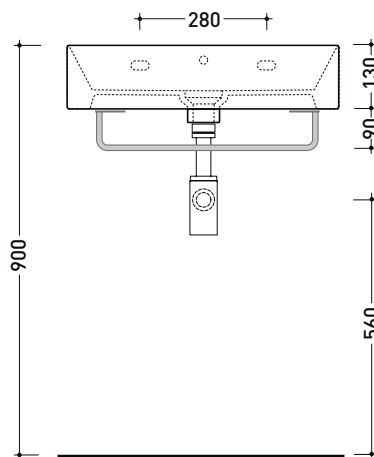

Package dim.

Weight **0,4 kg**

Pz. Pallet n° **40**

vista zenitale / zenital view

portasciugamani PMW60
PMW60 towel holder

vista frontale / frontal view

sezione longitudinale / section

sizes in mm

Please consider a 2% tolerance on indicated measurements

n. 2 - PMW60 for Applight 120 (AP120L)

Brass towel holder suitable for wall hung APPLIGHT 120 basin

Complements: Wall hung basin APPLIGHT 5025 (AP5025SX - AP5025DX)
 Wall hung basin APPLIGHT 50 (AP5037 - AP5047)
 Wall hung basin APPLIGHT 60 (AP6037 - AP6047)
 Wall hung basin APPLIGHT 120 - n. 2 pzi (AP120L)
 Line taps basin: ONE - NOKÉ - SI - FOLD - X1 - STIL
 Line accessories: TWO - HOOP - FOLD - STIL

Package dim.

Weight **0,4 kg**

Pz. Pallet n° **40**

vista zenitale / zenital view

n. 2 pezzi
 portasciugamani PMW60
 PMW60 towel holder

vista frontale / frontal view

sezione longitudinale / section

sizes in mm