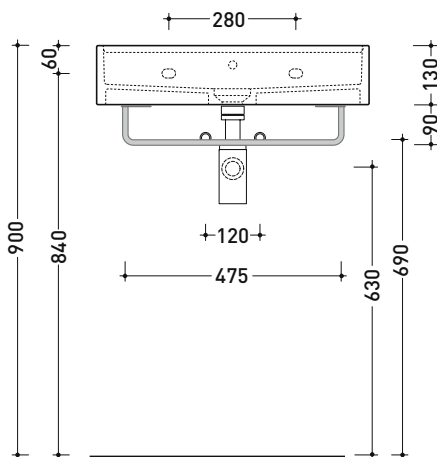

PMW60 for Miniwash 60 (MW60S)

Brass towel-holder suitable
for wall-hung basins MINIWASH 60

Complements: **MINIWASH 60 wall-hung basins** (MWL60+WWS - MW60S)
Line taps basin: ONE - NOKÉ - SI - FOLD - X1 - STIL - LOOK
Line accessories: TWO - HOOP - FOLD - STIL

Package dim.

Weight 0,4 kg

Pz. Pallet n°

portasciugamani PMW60
PMW60 towel holder