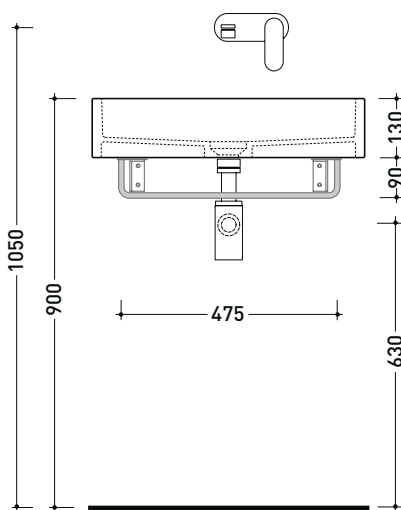

Package dim.

Weight 0,4 kg

Pz. Pallet n°

vista zenitale / zenital view

portasciugamani PMW60
PMW60 towel holder

vista frontale / frontal view

PMW60 for Miniwash 60 (MW60S)

Brass towel-holder suitable
for wall-hung basins MINIWASH 60

Complements: **MINIWASH 60 wall-hung basins** (MWL60+WWS - MW60S)
Line taps basin: ONE - NOKÉ - SI - FOLD - X1 - STIL - LOOK
Line accessories: TWO - HOOP - FOLD - STIL

Package dim.

Weight 0,4 kg

Pz. Pallet n°

Package dim.

Weight **0,4 kg**

Pz. Pallet n° **40**

vista zenitale / zenital view

portasciugamani PMW60
PMW60 towel holder

vista frontale / frontal view

sezione longitudinale / section

sizes in mm