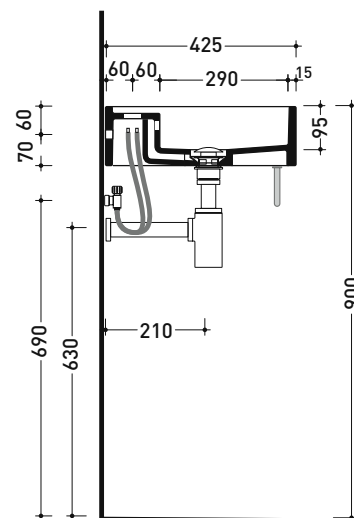

portasciugamani PMW60
PMW60 towel holder