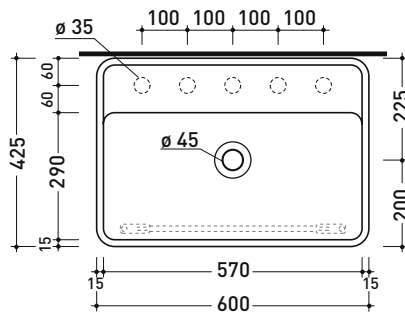

Package dim.

Weight 0,4 kg

Pz. Pallet n°

vista zenitale / zenital view