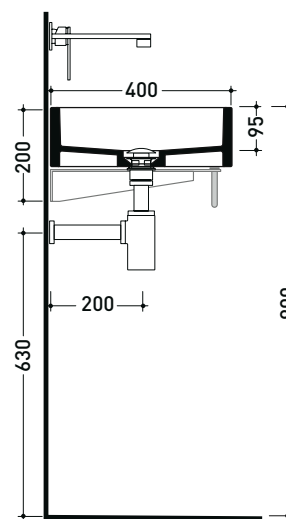

Package dim.

Weight 0,4 kg

Pz. Pallet n°

vista zenitale / zenital view

portasciugamani PMW60
PMW60 towel holder

vista frontale / frontal view

PMW60 for Miniwash 60 (MW60S)

Brass towel-holder suitable
for wall-hung basins MINIWASH 60

Complements: **MINIWASH 60 wall-hung basins** (MWL60+WWS - MW60S)
Line taps basin: ONE - NOKÉ - SI - FOLD - X1 - STIL - LOOK
Line accessories: TWO - HOOP - FOLD - STIL

Package dim.

Weight 0,4 kg

Pz. Pallet n°

Package dim.

Weight **0,4 kg**

Pz. Pallet n° **40**

vista zenitale / zenital view

portasciugamani PMW60
PMW60 towel holder

vista frontale / frontal view

sezione longitudinale / section

sizes in mm