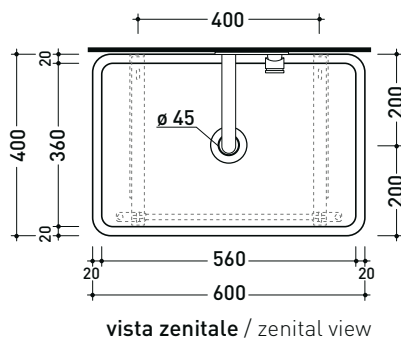

PMW60 for Miniwash 60 (MWL60+MWS)

Brass towel-holder suitable
for wall-hung basins MINIWASH 60

Complements: **MINIWASH 60 wall-hung basins** (MWL60+MWS - MW60S)
Line taps basin: ONE - NOKÉ - SI - FOLD - X1 - STIL - LOOK
Line accessories: TWO - HOOP - FOLD - STIL

Package dim.

Weight 0,4 kg

Pz. Pallet n°

vista zenitale / zenital view

portasciugamani PMW60
PMW60 towel holder

vista frontale / frontal view

PMW60 for Miniwash 60 (MW60S)

Brass towel-holder suitable
for wall-hung basins MINIWASH 60

Package dim.

Weight **0,4 kg**

Pz. Pallet n° **40**

vista zenitale / zenital view

portasciugamani PMW60
PMW60 towel holder

vista frontale / frontal view

sezione longitudinale / section

sizes in mm