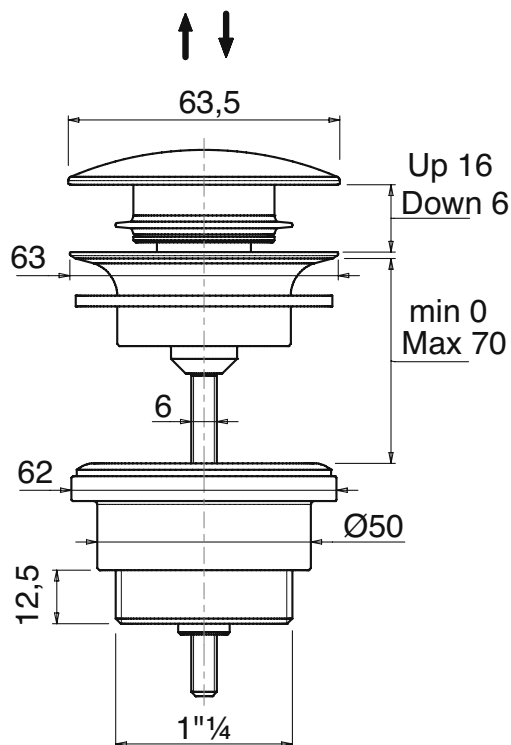

PLSG

CHROME Stop&Go drain suitable for basin and bidet (1" ¼)

Package dim.

Weight 0,4 kg

Pz. Pallet n° -

CE

sizes in mm