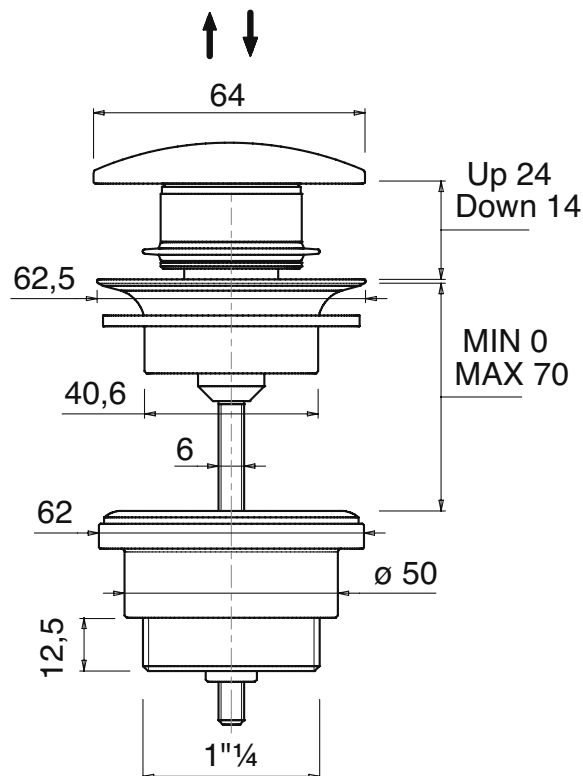

PLCE

Stop&Go drain suitable for basin and bidet (1" ¼)
with CERAMIC cover

Package dim.

Weight 0,5 kg

Pz. Pallet n° -

CE

sizes in mm