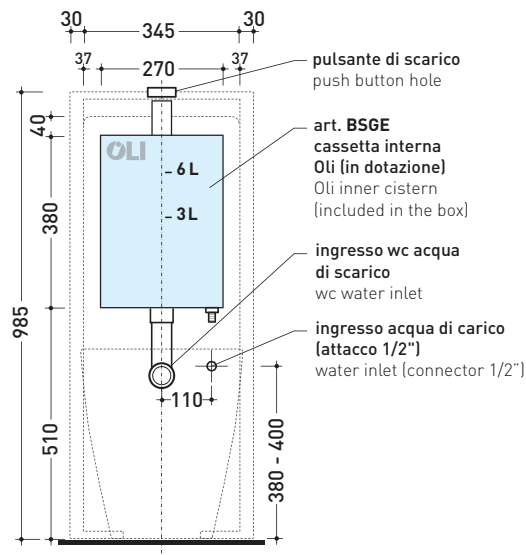

vista frontale parete / wall frontal view