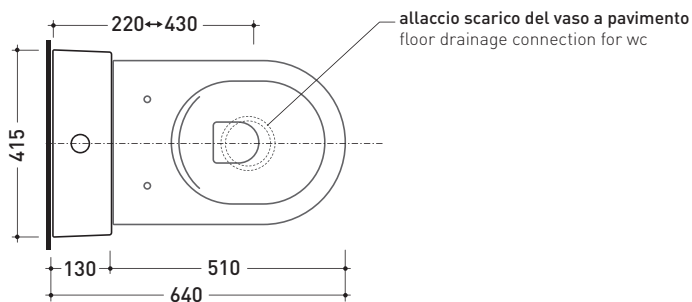

vista zenitale / zenital view