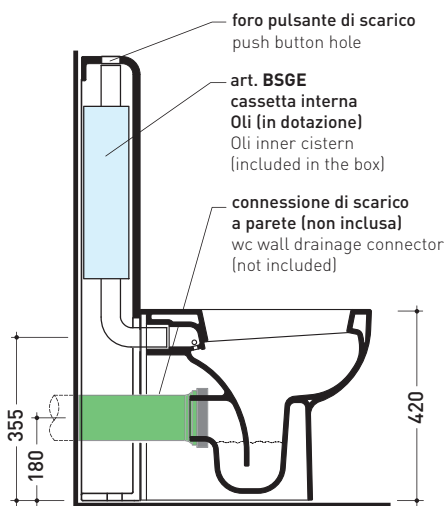

Complements: **Back to wall wc Link** (LK117)
Back to wall wc Terra (TR117)
Back to wall wc Quick (QK117)

Package dim. **103 x 17,5 x 44 cm** | Weight **28,3 kg** | Pz. Pallet n° **12**

WALL TRAP (P)

pag. 1/2

vista zenitale / zenital view

sezione longitudinale / section

vista frontale parete / wall frontal view

vista frontale / frontal view

sizes in mm

Please consider a 2% tolerance on indicated measurements

CERAMIC: glossy finish