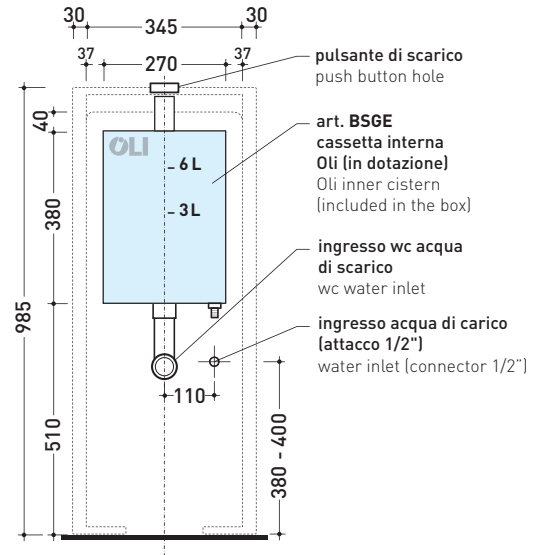

vista frontale parete / wall frontal view