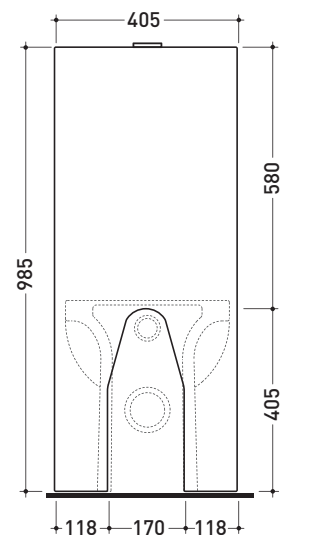

Package dim. **103 x 17,5 x 44 cm** | Weight **28,3 kg** | Pz. Pallet n° **12**

WALL TRAP (P)

pag. 1/2

vista zenitale / zenital view

sezione longitudinale / section

vista frontale parete / wall frontal view

vista zenitale / zenital view

sezione longitudinale / section

vista frontale parete / wall frontal view

vista frontale / frontal view

sizes in mm

Please consider a 2% tolerance on indicated measurements

CERAMIC: glossy finish

Complements: **Back to wall wc Link** (LK117)
Back to wall wc Terra (TR117)
Back to wall wc Quick (QK117)

Package dim. **103 x 17,5 x 44 cm** | Weight **28,3 kg** | Pz. Pallet n° **12**

WALL TRAP (P)

pag. 1/2