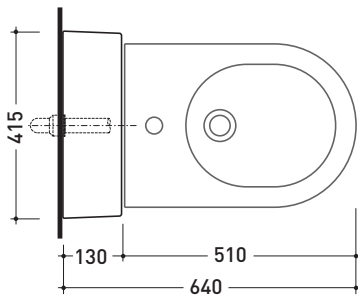

Package dim. **103 x 17,5 x 44 cm** | Weight **29 kg** | Pz. Pallet n° **12**

CE

vista zenitale / zenital view

sezione longitudinale / section

vista frontale parete / wall frontal view

vista frontale / frontal view

sizes in mm

Please consider a 2% tolerance on indicated measurements

CERAMIC: glossy finish

matt finish

design **FLAMINIA DESIGN TEAM**

2005

TR40 + bidet QUICK btw (QK217)

Bidet panel with shelf
(wall fixing kit included)