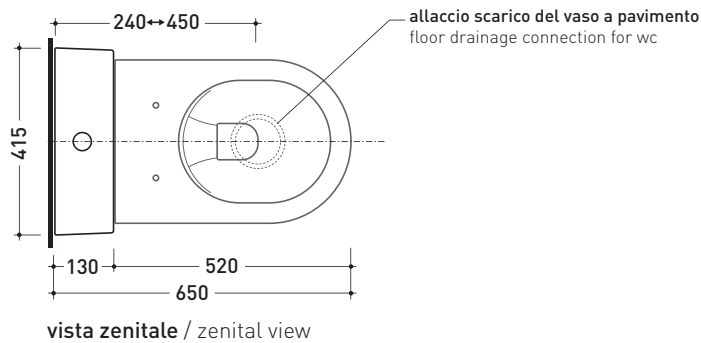

TR38 + APP Wc btw goclean (AP117G)

Monoblock cistern with floor trap (OLI 3-6 lt flushing system art. BSGE and drainage connector for floor trap art. TR38CON included)

Complements: **Link wc back to wall goclean** (LK117G)
Quick wc back to wall goclean (QK117G)

Package dim. **103 x 17,5 x 44 cm** | Weight **28,3 kg** | Pz. Pallet n° **12**

sizes in mm

Please consider a 2% tolerance on indicated measurements

CERAMIC: glossy finish

matt finish