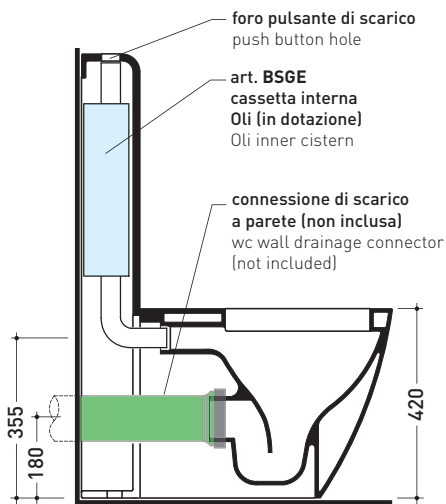

design **FLAMINIA DESIGN TEAM**

2005

TR39 + Wc LINK btw (LK117)

Monoblock cistern with wall trap (OLI 3-6 lt flushing system art. BSGE and drainage connector for floor trap art. TR39/CON included)

Complements: **Back to wall wc Link** (LK117)
Back to wall wc Terra (TR117)
Back to wall wc Quick (QK117)

Package dim. **103 x 17,5 x 44 cm** | Weight **28,3 kg** | Pz. Pallet n° **12**

WALL TRAP (P)

pag. 1/2

vista zenitale / zenital view

sezione longitudinale / section

vista frontale parete / wall frontal view

vista frontale / frontal view

sizes in mm

Please consider a 2% tolerance on indicated measurements

CERAMIC: glossy finish

matt finish

TR39 + Wc LINK btw (LK117)

Monoblock cistern with floor trap (OLI 3-6 lt flushing system art. BSGE and drainage connector for floor trap art. TR39/CON included)