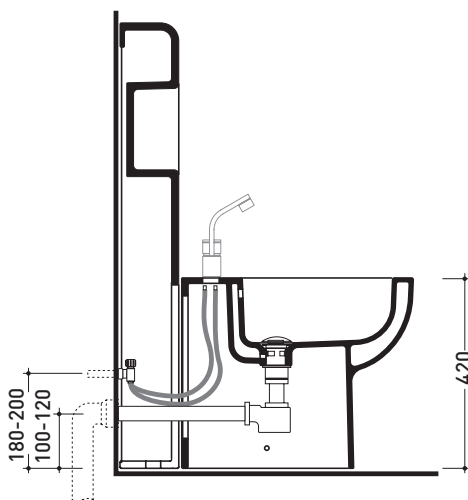

Package dim. **103 x 17,5 x 44 cm** | Weight **29 kg** | Pz. Pallet n° **12**

CE

vista zenitale / zenital view

sezione longitudinale / section

vista frontale parete / wall frontal view

vista frontale / frontal view

sizes in mm

Please consider a 2% tolerance on indicated measurements

CERAMIC: glossy finish

matt finish

design **FLAMINIA DESIGN TEAM**

2005

TR40 + bidet QUICK btw (QK217)

Bidet panel with shelf
(wall fixing kit included)

Complements: **Link bidet back to wall (LK217)**
Terra bidet back to wall (TR217)
Quick bidet back to wall (QK217)

Technical accessories: **Short chrome siphon for bidet (SIFB/CR)**
Stop & Go drain (PLSG)
CERAMIC Stop & Go drain (PLCE)
Two piece set chrome tap filters (RF026)