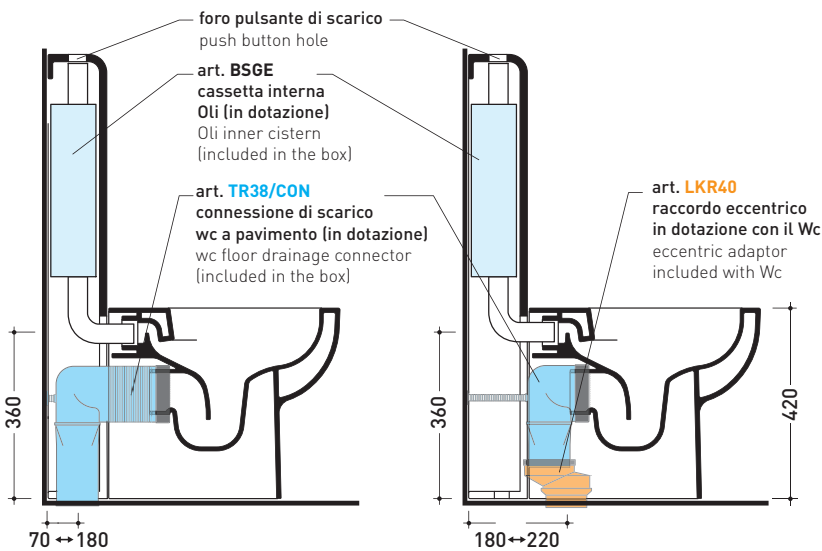

Complements: **App wc back to wall goclean** (AP117G)
Link wc back to wall goclean (LK117G)

Package dim. 103 x 17,5 x 44 cm | Weight 28,3 kg | Pz. Pallet n° 12

FLOOR TRAP (S)

vista zenitale / zenital view

sezione longitudinale / section

sezione longitudinale / section

vista frontale parete / wall frontal view

sizes in mm

Please consider a 2% tolerance on indicated measurements

CERAMIC: glossy finish

matt finish