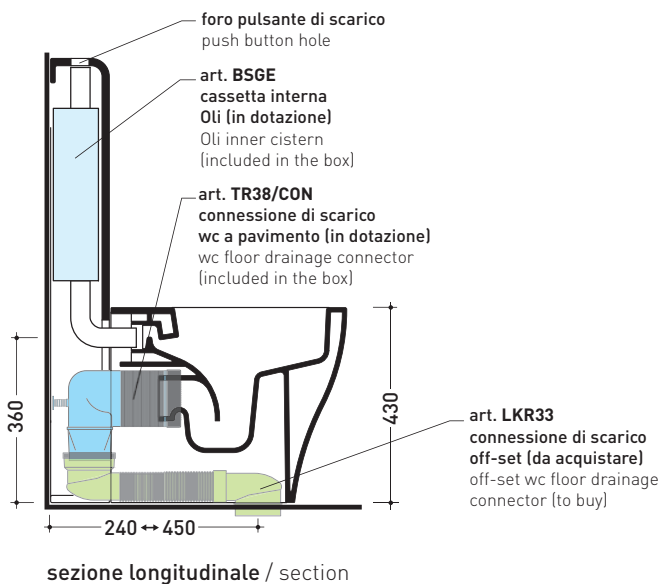

Package dim. **103 x 17,5 x 44 cm** | Weight **28,3 kg** | Pz. Pallet n° **12**

FLOOR TRAP (S)

vista zenitale / zenital view

sezione longitudinale / section

sezione longitudinale / section

vista frontale parete / wall frontal view

sizes in mm

Please consider a 2% tolerance on indicated measurements

CERAMIC: glossy finish

matt finish

TR38 + APP Wc btw goclean (AP117G)

Monoblock cistern with floor trap (OLI 3-6 lt flushing system art. BSGE and drainage connector for floor trap art. TR38CON included)

Complements: **Link wc back to wall goclean** (LK117G)
Quick wc back to wall goclean (QK117G)

Package dim. **103 x 17,5 x 44 cm** | Weight **28,3 kg** | Pz. Pallet n° **12**

FLOOR TRAP (S)

sizes in mm

Please consider a 2% tolerance on indicated measurements