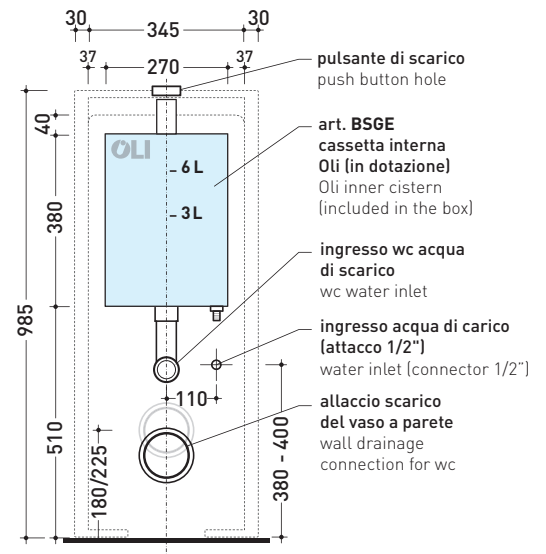

CERAMIC: glossy finish

matt finish

TR38 + LINK Wc btw goclean (LK117G)

Monoblock cistern with wall trap (OLI 3-6 lt flushing system art. BSGE and drainage connector for floor trap art. TR38CON included)

Complements: **App wc back to wall goclean** (AP117G)
Quick wc back to wall goclean (QK117G)

Package dim. 103 x 17,5 x 44 cm | Weight 28,3 kg | Pz. Pallet n° 12

WALL TRAP (S)

vista zenitale / zenital view

sezione longitudinale / section

sezione longitudinale / section

vista frontale parete / wall frontal view