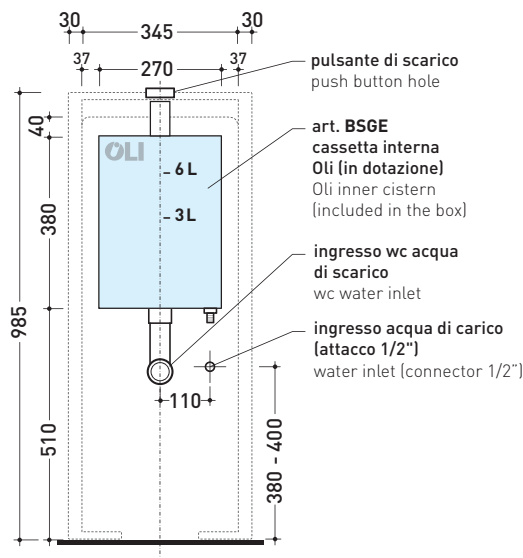

TR38 + QUICK Wc btw goclean (QK117G)

Monoblock cistern with floor trap (OLI 3-6 lt flushing system art. BSGE and drainage connector for floor trap art. TR38CON included)

Complements: **App wc back to wall goclean** (AP117G)
Link wc back to wall goclean (LK117G)

Package dim. 103 x 17,5 x 44 cm | Weight 28,3 kg | Pz. Pallet n° 12

FLOOR TRAP (S)

vista zenitale / zenital view

sezione longitudinale / section

vista frontale parete / wall frontal view

sizes in mm

Please consider a 2% tolerance on indicated measurements

Package dim. **103 x 17,5 x 44 cm** | Weight **29 kg** | Pz. Pallet n° **12**

CE

vista zenitale / zenital view

sezione longitudinale / section

vista frontale parete / wall frontal view

vista frontale / frontal view