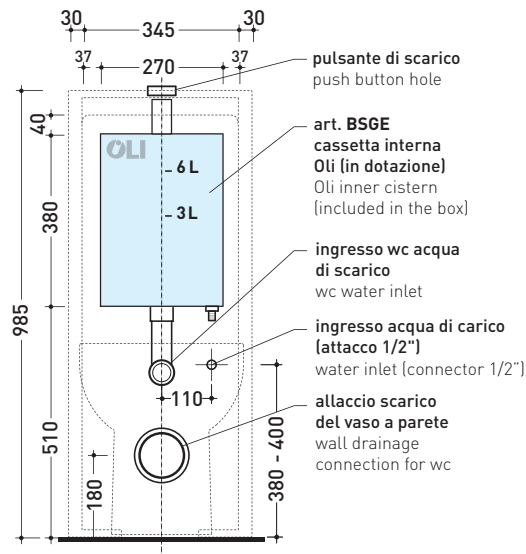

vista frontale parete / wall frontal view