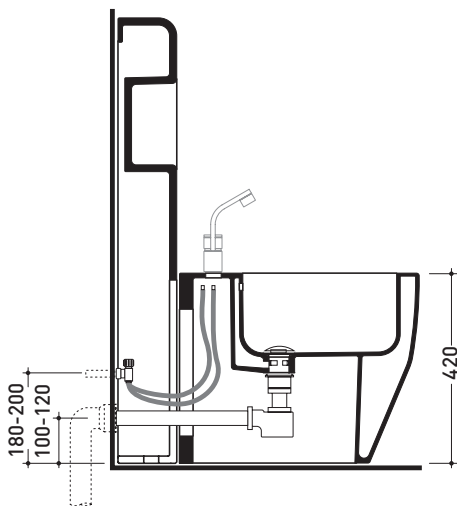

Package dim. **103 x 17,5 x 44 cm** | Weight **29 kg** | Pz. Pallet n° **12**

CE

vista zenitale / zenital view

sezione longitudinale / section

vista frontale parete / wall frontal view

vista frontale / frontal view

Complements: **Link bidet back to wall (LK217)**
Terra bidet back to wall (TR217)
Quick bidet back to wall (QK217)

Technical accessories: **Short chrome siphon for bidet (SIFB/CR)**
Stop & Go drain (PLSG)
CERAMIC Stop & Go drain (PLCE)
Two piece set chrome tap filters (RF026)