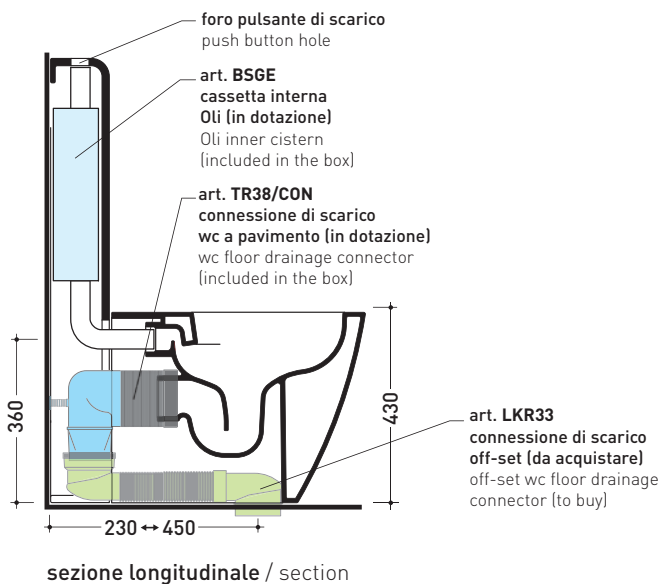

TR38 + LINK Wc btw goclean (LK117G)

Monoblock cistern with floor trap (OLI 3-6 lt flushing system art. BSGE and drainage connector for floor trap art. TR38CON included)

Complements: **App wc back to wall goclean** (AP117G)
Quick wc back to wall goclean (QK117G)

Package dim. **103 x 17,5 x 44 cm** | Weight **28,3 kg** | Pz. Pallet n° **12**

sizes in mm

Please consider a 2% tolerance on indicated measurements

CERAMIC: glossy finish

matt finish