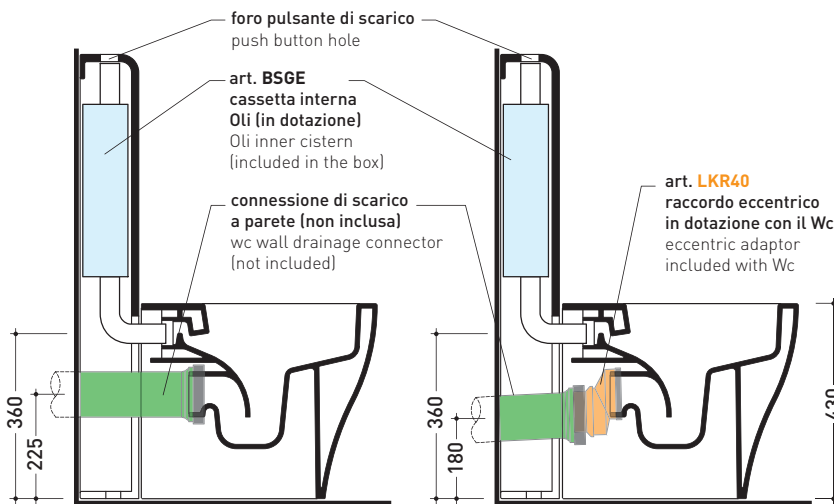

Complements: **Link wc back to wall goclean (LK117G)**
Quick wc back to wall goclean (QK117G)

Package dim. **103 x 17,5 x 44 cm** | Weight **28,3 kg** | Pz. Pallet n° **12**

WALL TRAP (S)

vista zenitale / zenital view