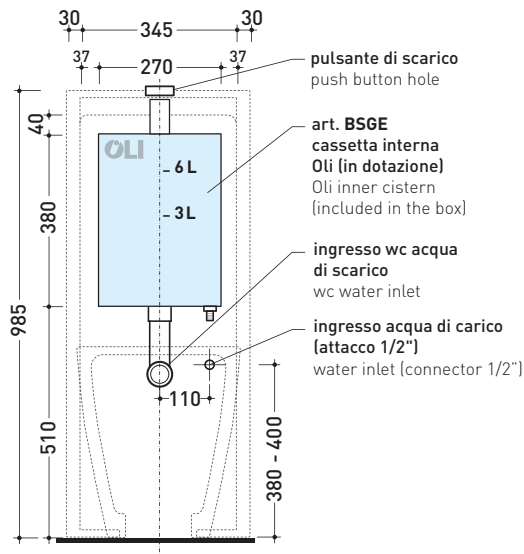

vista frontale parete / wall frontal view