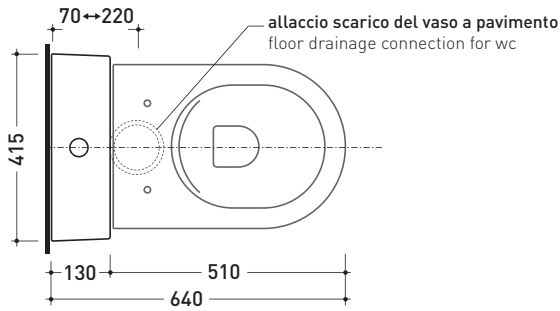

Complements: **App wc back to wall goclean** (AP117G)
Link wc back to wall goclean (LK117G)

Package dim. 103 x 17,5 x 44 cm | Weight 28,3 kg | Pz. Pallet n° 12

FLOOR TRAP (S)

vista zenitale / zenital view