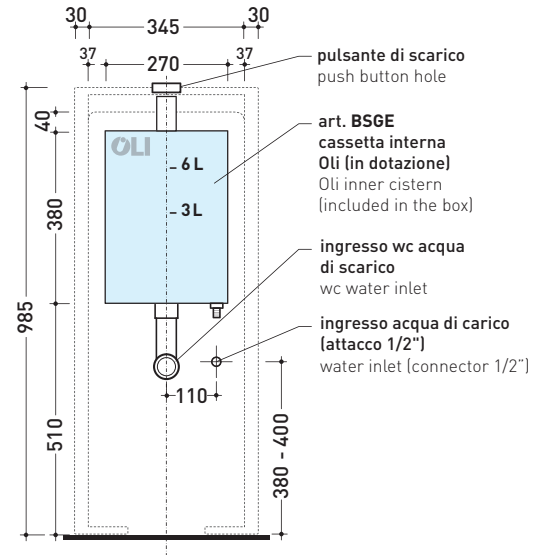

TR38 + APP Wc btw goclean (AP117G)

Monoblock cistern with floor trap (OLI 3-6 lt flushing system art. BSGE and drainage connector for floor trap art. TR38CON included)

Complements: **Link wc back to wall goclean (LK117G)**
Quick wc back to wall goclean (QK117G)

Package dim. **103 x 17,5 x 44 cm** | Weight **28,3 kg** | Pz. Pallet n° **12**

FLOOR TRAP (S)

vista zenitale / zenital view

sezione longitudinale / section

sezione longitudinale / section

vista frontale parete / wall frontal view

sizes in mm

Please consider a 2% tolerance on indicated measurements

CERAMIC: glossy finish

matt finish

TR38 + APP Wc btw goclean (AP117G)

Monoblock cistern with floor trap (OLI 3-6 lt flushing system art. BSGE and drainage connector for floor trap art. TR38CON included)