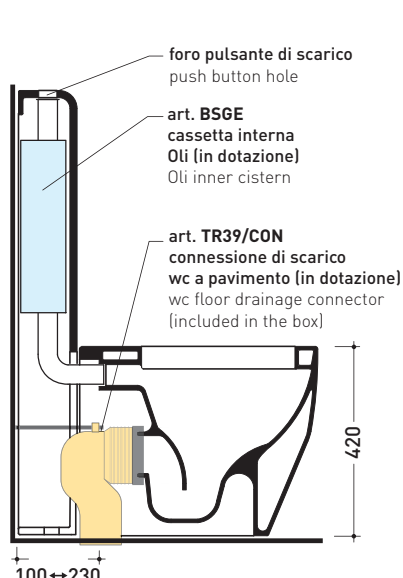

Complements: **Back to wall wc Link** (LK117)
Back to wall wc Terra (TR117)
Back to wall wc Quick (QK117)

Package dim. **103 x 17,5 x 44 cm** | Weight **28,3 kg** | Pz. Pallet n° **12**

FLOOR TRAP (S)

pag. 2/2

vista zenitale / zenital view

sezione longitudinale / section

vista frontale parete / wall frontal view

vista frontale / frontal view

sizes in mm

Please consider a 2% tolerance on indicated measurements

CERAMIC: glossy finish