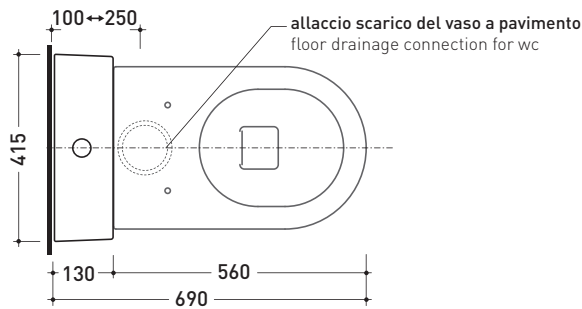

vista zenitale / zenital view