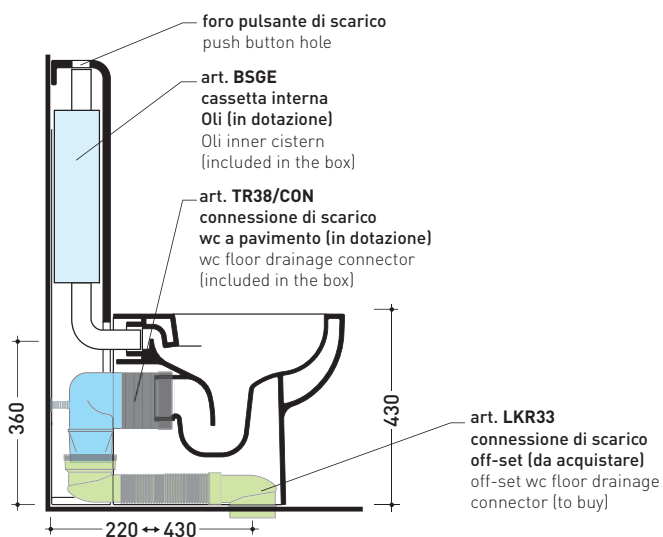

TR38 + QUICK Wc btw goclean (QK117G)

Monoblock cistern with floor trap (OLI 3-6 lt flushing system art. BSGE and drainage connector for floor trap art. TR38CON included)

Complements: **App wc back to wall goclean** (AP117G)
Link wc back to wall goclean (LK117G)

Package dim. 103 x 17,5 x 44 cm | Weight 28,3 kg | Pz. Pallet n° 12

FLOOR TRAP (S)

vista zenitale / zenital view

sezione longitudinale / section

vista frontale parete / wall frontal view

sizes in mm

Please consider a 2% tolerance on indicated measurements