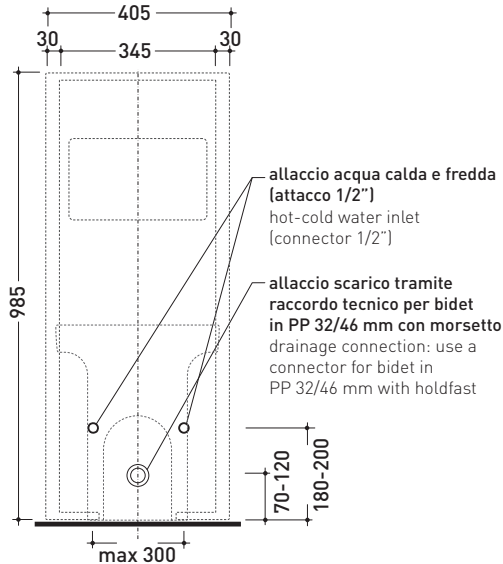

Package dim. **103 x 17,5 x 44 cm** | Weight **29 kg** | Pz. Pallet n° **12**

CE

vista zenitale / zenital view

sezione longitudinale / section

vista frontale parete / wall frontal view

vista frontale / frontal view

sizes in mm

Please consider a 2% tolerance on indicated measurements

CERAMIC: glossy finish

matt finish

design **FLAMINIA DESIGN TEAM**

2005

TR40 + bidet LINK btw (LK217)

Bidet panel with shelf
(wall fixing kit included)