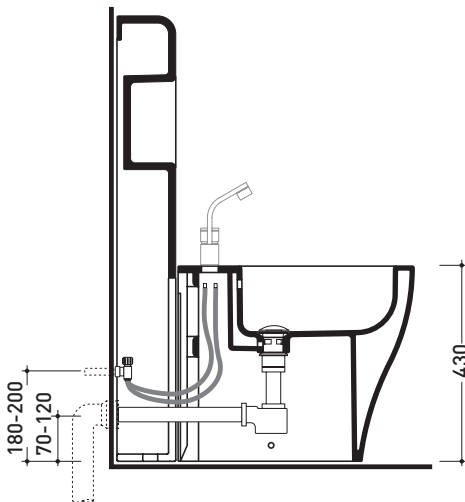

Complements: **Link bidet back to wall (LK217)**
Terra bidet back to wall (TR217)
Quick bidet back to wall (QK217)

Technical accessories: **Short chrome siphon for bidet (SIFB/CR)**
Stop & Go drain (PLSG)
CERAMIC Stop & Go drain (PLCE)
Two piece set chrome tap filters (RF026)

Package dim. **103 x 17,5 x 44 cm** | Weight **29 kg** | Pz. Pallet n° **12**

CE

vista zenitale / zenital view

sezione longitudinale / section

vista frontale parete / wall frontal view

vista frontale / frontal view