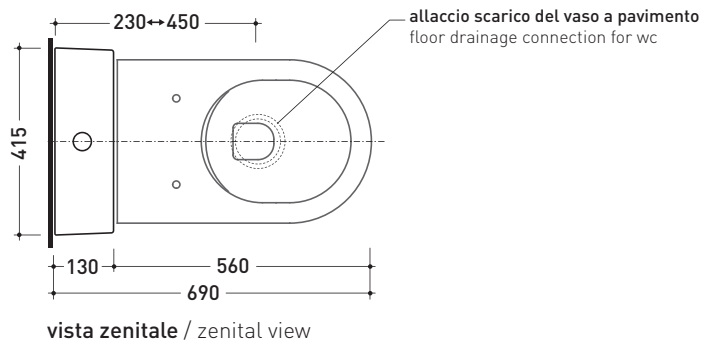

TR38 + LINK Wc btw goclean (LK117G)

Monoblock cistern with floor trap (OLI 3-6 lt flushing system art. BSGE and drainage connector for floor trap art. TR38CON included)

Complements: **App wc back to wall goclean** (AP117G)
Quick wc back to wall goclean (QK117G)

Package dim. **103 x 17,5 x 44 cm** | Weight **28,3 kg** | Pz. Pallet n° **12**

sizes in mm

Please consider a 2% tolerance on indicated measurements

CERAMIC: glossy finish

matt finish