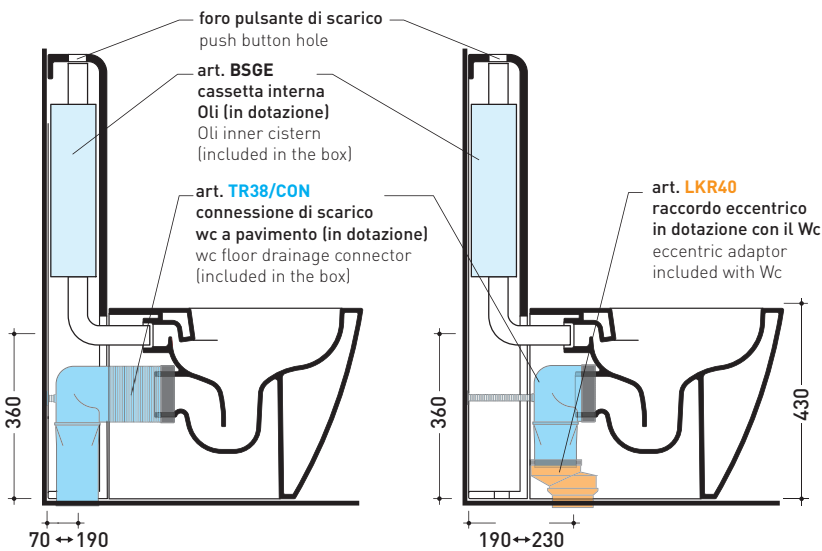

Complements: **App wc back to wall goclean (AP117G)**
Quick wc back to wall goclean (QK117G)

Package dim. 103 x 17,5 x 44 cm | Weight 28,3 kg | Pz. Pallet n° 12

FLOOR TRAP (S)

vista zenitale / zenital view