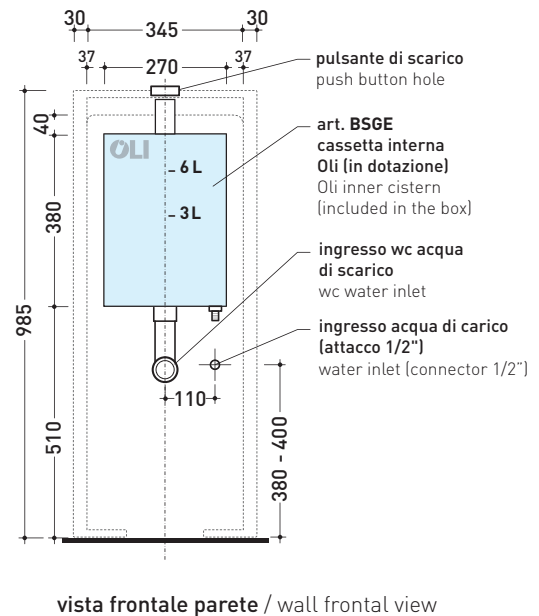

TR38 + LINK Wc btw goclean (LK117G)

Monoblock cistern with floor trap (OLI 3-6 lt flushing system art. BSGE and drainage connector for floor trap art. TR38CON included)

Complements: **App wc back to wall goclean** (AP117G)
Quick wc back to wall goclean (QK117G)

Package dim. **103 x 17,5 x 44 cm** | Weight **28,3 kg** | Pz. Pallet n° **12**

sizes in mm

Please consider a 2% tolerance on indicated measurements

CERAMIC: glossy finish

matt finish