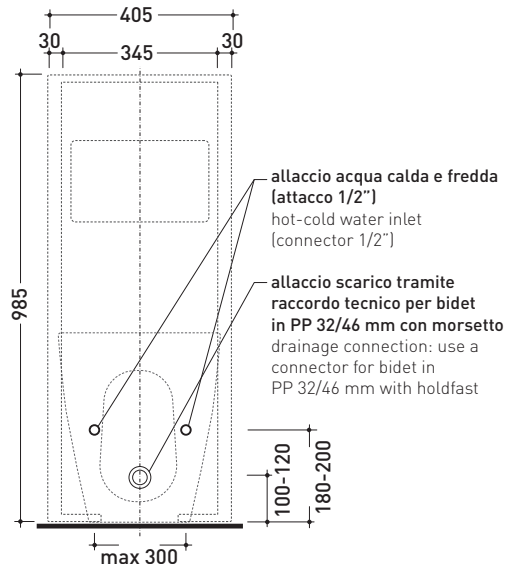

Package dim. **103 x 17,5 x 44 cm** | Weight **29 kg** | Pz. Pallet n° **12**

CE

vista zenitale / zenital view

sezione longitudinale / section

vista frontale parete / wall frontal view

vista frontale / frontal view

sizes in mm

Please consider a 2% tolerance on indicated measurements

CERAMIC: glossy finish

matt finish

design **FLAMINIA DESIGN TEAM**

2005

TR40 + bidet QUICK btw (QK217)

Bidet panel with shelf
(wall fixing kit included)