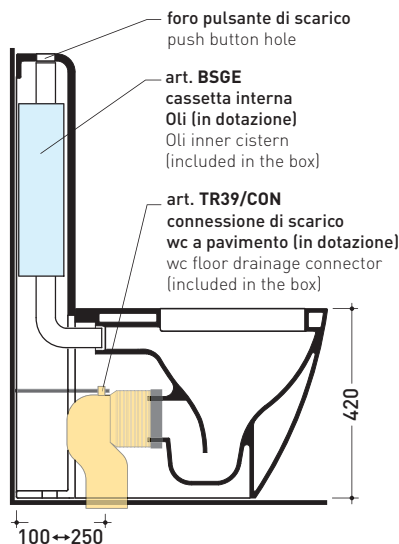

vista frontale / frontal view

sizes in mm

Please consider a 2% tolerance on indicated measurements

CERAMIC: glossy finish

matt finish

TR39 + Wc LINK btw (LK117)

Monoblock cistern with floor trap (OLI 3-6 lt flushing system art. BSGE and drainage connector for floor trap art. TR39/CON included)

Complements: **Back to wall wc Link** (LK117)
Back to wall wc Terra (TR117)
Back to wall wc Quick (QK117)

Package dim. **103 x 17,5 x 44 cm** | Weight **28,3 kg** | Pz. Pallet n° **12**

FLOOR TRAP (S)

vista zenitale / zenital view