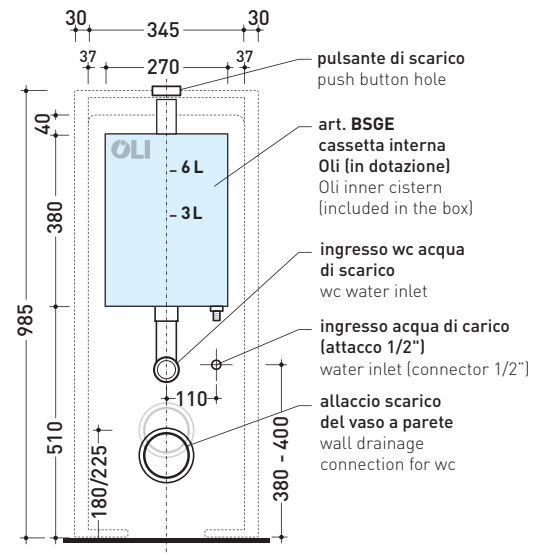

vista frontale parete / wall frontal view