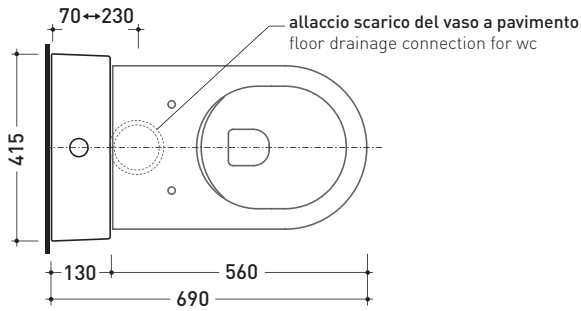

vista zenitale / zenital view