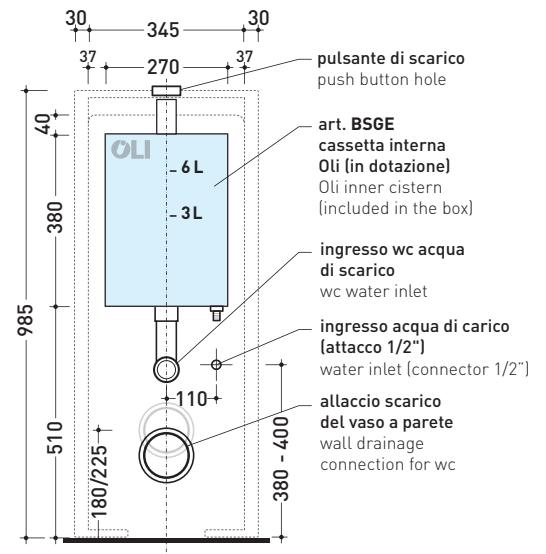

Monoblock cistern with wall trap (OLI 3-6 lt flushing system art. BSGE and drainage connector for floor trap art. TR38CON included)

Complements: **App wc back to wall goclean** (AP117G)
Link wc back to wall goclean (LK117G)

Package dim. 103 x 17,5 x 44 cm | Weight 28,3 kg | Pz. Pallet n° 12

WALL TRAP (S)

vista zenitale / zenital view

sezione longitudinale / section

sezione longitudinale / section

vista frontale parete / wall frontal view