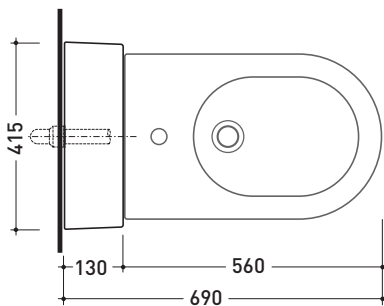

Package dim. **103 x 17,5 x 44 cm** | Weight **29 kg** | Pz. Pallet n° **12**

CE

vista zenitale / zenital view

sezione longitudinale / section

vista frontale parete / wall frontal view

vista frontale / frontal view

sizes in mm

Please consider a 2% tolerance on indicated measurements

CERAMIC: glossy finish

matt finish

design **FLAMINIA DESIGN TEAM**

2005

TR40 + bidet LINK btw (LK217)

Bidet panel with shelf
(wall fixing kit included)