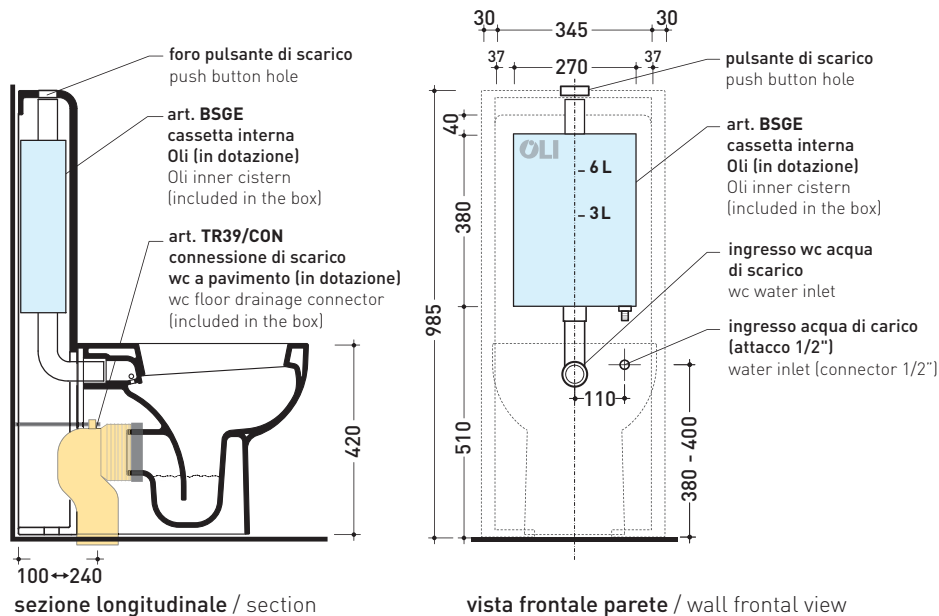

may 2018

TR39 + Wc QUICK btw (QK117)

Monoblock cistern with floor trap (OLI 3-6 lt flushing system art. BSGE and drainage connector for floor trap art. TR39/CON included)

Complements: **Back to wall wc Link** (LK117)
Back to wall wc Terra (TR117)
Back to wall wc Quick (QK117)

Package dim. **103 x 17,5 x 44 cm** | Weight **28,3 kg** | Pz. Pallet n° **12**

FLOOR TRAP (S)

vista zenitale / zenital view

sezione longitudinale / section

vista frontale parete / wall frontal view

vista frontale / frontal view