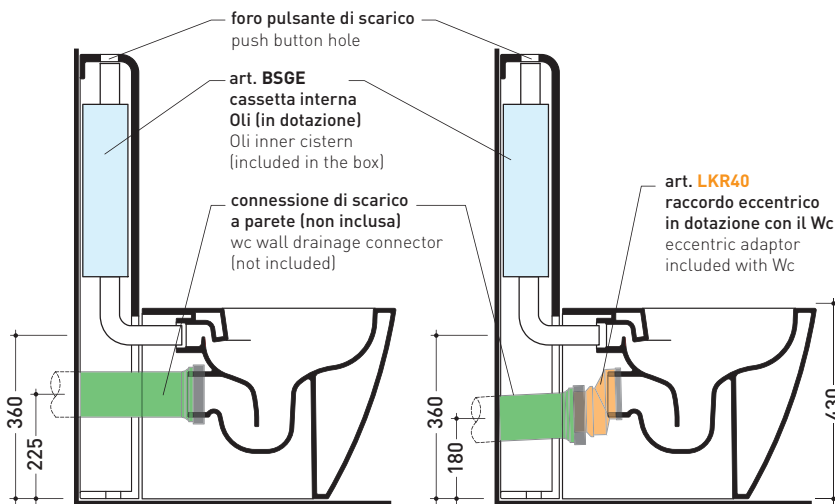

Complements: **Link wc back to wall goclean** (LK117G)
Quick wc back to wall goclean (QK117G)

Package dim. **103 x 17,5 x 44 cm** | Weight **28,3 kg** | Pz. Pallet n° **12**

FLOOR TRAP (S)

sizes in mm

Please consider a 2% tolerance on indicated measurements

CERAMIC: glossy finish

matt finish

TR38 + LINK Wc btw goclean (LK117G)

Monoblock cistern with wall trap (OLI 3-6 lt flushing system art. BSGE and drainage connector for floor trap art. TR38CON included)

Complements: **App wc back to wall goclean** (AP117G)
Quick wc back to wall goclean (QK117G)

Package dim. 103 x 17,5 x 44 cm | Weight 28,3 kg | Pz. Pallet n° 12

WALL TRAP (S)

vista zenitale / zenital view

sezione longitudinale / section

sezione longitudinale / section

vista frontale parete / wall frontal view