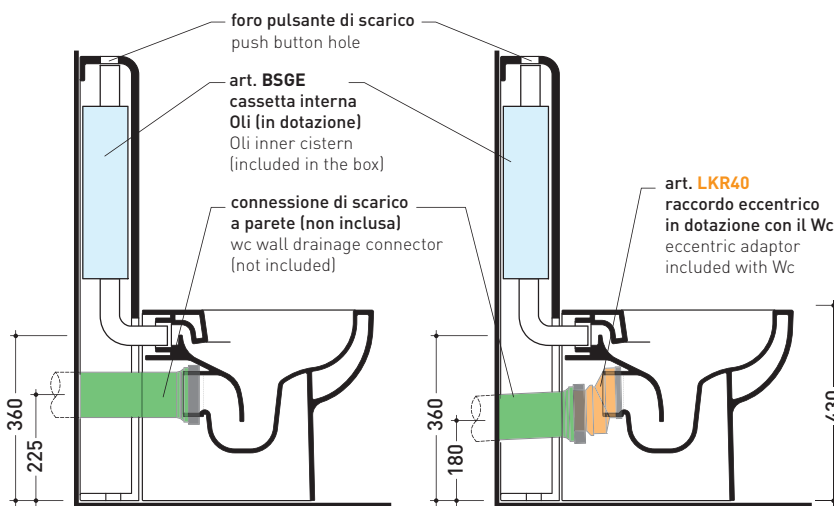

Monoblock cistern with wall trap (OLI 3-6 lt flushing system art. BSGE and drainage connector for floor trap art. TR38CON included)

Complements: **App wc back to wall goclean** (AP117G)
Link wc back to wall goclean (LK117G)

Package dim. 103 x 17,5 x 44 cm | Weight 28,3 kg | Pz. Pallet n° 12

WALL TRAP (S)

vista zenitale / zenital view

sezione longitudinale / section

sezione longitudinale / section

vista frontale parete / wall frontal view