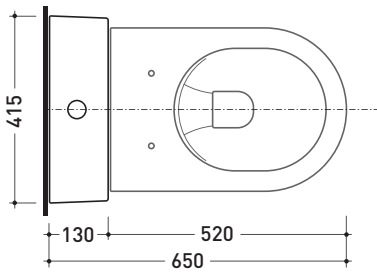

Package dim. **103 x 17,5 x 44 cm** | Weight **28,3 kg** | Pz. Pallet n° **12**

WALL TRAP (P)

pag. 1/2

vista zenitale / zenital view

sezione longitudinale / section

vista frontale parete / wall frontal view

Package dim. **103 x 17,5 x 44 cm** | Weight **28,3 kg** | Pz. Pallet n° **12**

FLOOR TRAP (S)

vista zenitale / zenital view

sezione longitudinale / section

vista frontale parete / wall frontal view

vista frontale / frontal view

sizes in mm

Please consider a 2% tolerance on indicated measurements

CERAMIC: glossy finish

matt finish

TR38 + APP Wc btw goclean (AP117G)

Monoblock cistern with wall trap (OLI 3-6 lt flushing system art. BSGE and drainage connector for floor trap art. TR38CON included)

Complements: **Link wc back to wall goclean (LK117G)**
Quick wc back to wall goclean (QK117G)

Package dim. **103 x 17,5 x 44 cm** | Weight **28,3 kg** | Pz. Pallet n° **12**

WALL TRAP (S)

vista zenitale / zenital view