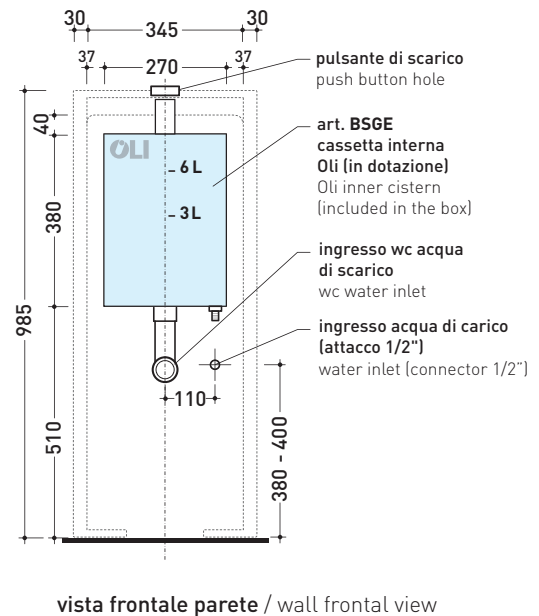

Package dim. **103 x 17,5 x 44 cm** | Weight **28,3 kg** | Pz. Pallet n° **12**

FLOOR TRAP (S)

vista zenitale / zenital view

sezione longitudinale / section

sezione longitudinale / section

vista frontale parete / wall frontal view

sizes in mm

Please consider a 2% tolerance on indicated measurements

CERAMIC: glossy finish

matt finish

TR38 + APP Wc btw goclean (AP117G)

Monoblock cistern with floor trap (OLI 3-6 lt flushing system art. BSGE and drainage connector for floor trap art. TR38CON included)

Complements: **Link wc back to wall goclean** (LK117G)
Quick wc back to wall goclean (QK117G)

Package dim. **103 x 17,5 x 44 cm** | Weight **28,3 kg** | Pz. Pallet n° **12**

FLOOR TRAP (S)

sizes in mm

Please consider a 2% tolerance on indicated measurements