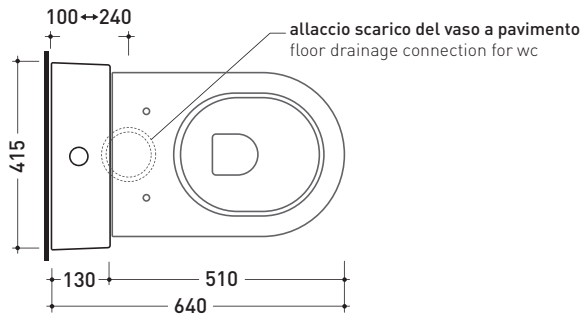

vista zenitale / zenital view