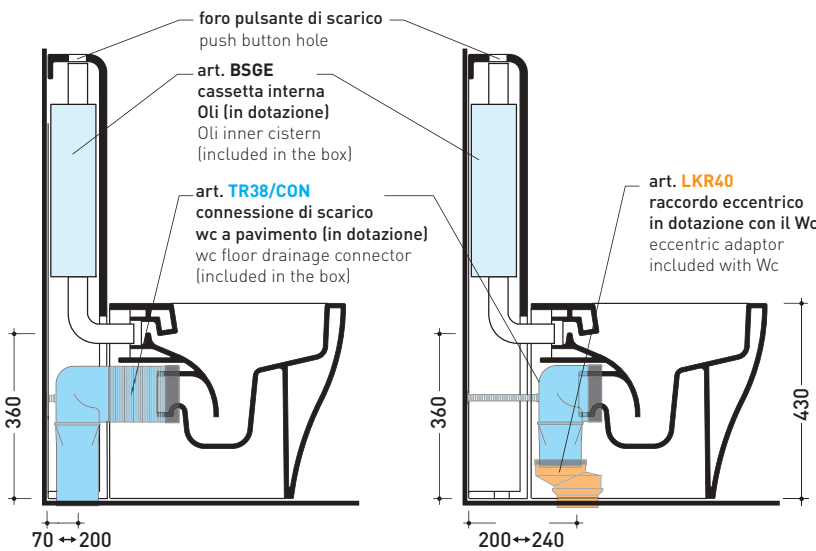

TR38 + APP Wc btw goclean (AP117G)

Monoblock cistern with floor trap (OLI 3-6 lt flushing system art. BSGE and drainage connector for floor trap art. TR38CON included)

Complements: **Link wc back to wall goclean (LK117G)**
Quick wc back to wall goclean (QK117G)

Package dim. **103 x 17,5 x 44 cm** | Weight **28,3 kg** | Pz. Pallet n° **12**

FLOOR TRAP (S)

vista zenitale / zenital view

sezione longitudinale / section

sezione longitudinale / section

vista frontale parete / wall frontal view