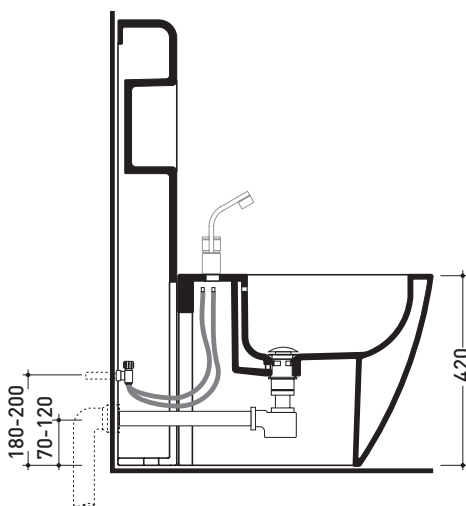

Package dim. **103 x 17,5 x 44 cm** | Weight **29 kg** | Pz. Pallet n° **12**

CE

vista zenitale / zenital view

sezione longitudinale / section

vista frontale parete / wall frontal view

vista frontale / frontal view

sizes in mm

Please consider a 2% tolerance on indicated measurements

CERAMIC: glossy finish

matt finish

design **FLAMINIA DESIGN TEAM**

2005

TR40 + bidet LINK btw (LK217)

Bidet panel with shelf
(wall fixing kit included)

Complements: **Link bidet back to wall (LK217)**
Terra bidet back to wall (TR217)
Quick bidet back to wall (QK217)

Technical accessories: **Short chrome siphon for bidet (SIFB/CR)**
Stop & Go drain (PLSG)
CERAMIC Stop & Go drain (PLCE)
Two piece set chrome tap filters (RF026)