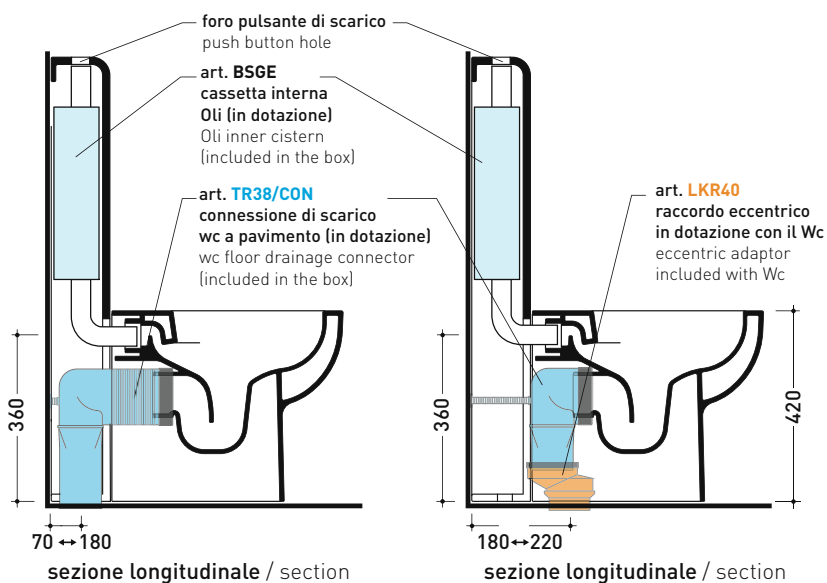

- Vaso back to wall App go**clean** (AP117G)
- Vaso back to wall Astra go**clean** (AS117G)
- Vaso back to wall Link go**clean** (LK117G)
- Vaso back to wall Play go**silent** (PY117S)
- Vaso back to wall Appsolution go**silent** (AP113S)
- Vaso back to wall Appsolution go**silent** (AP114S)

Dim. Imballo 103 x 17,5 x 44 cm | Peso 28,3 kg | Pz. Pallet n° 12

SCARICO PAVIMENTO (S)

pag. 2/3

vista zenitale / zenital view

TR38 + vaso btw QUICK goclean® (QK117G)

Cassetta monoblocco con scarico S pavimento oltre 22 cm
(completa di batteria di scarico Oli 3-6 Lt art. BSGE e di connessione per scarico suolo art. TR38CON)

- Complementi:
- Vaso back to wall App go**clean** (AP117G)
 - Vaso back to wall Astra go**clean** (AS117G)
 - Vaso back to wall Link go**clean** (LK117G)
 - Vaso back to wall Play go**silent** (PY117S)
 - Vaso back to wall Appsolution go**silent** (AP113S)
 - Vaso back to wall Appsolution go**silent** (AP114S)