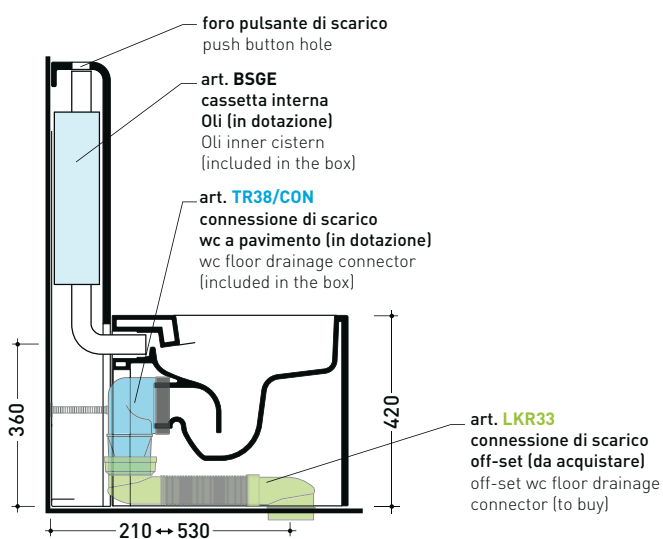

- Complementi:
- Vaso back to wall App goclean (AP117G)
 - Vaso back to wall Link goclean (LK117G)
 - Vaso back to wall Quick goclean (QK117G)
 - Vaso back to wall Play gosilent (PY117S)
 - Vaso back to wall Appsolution gosilent (AP113S)
 - Vaso back to wall Appsolution gosilent (AP114S)

Dim. Imballo 103 x 17,5 x 44 cm | Peso 28,3 kg | Pz. Pallet n° 12

SCARICO PAVIMENTO (S)

vista zenitale / zenital view

sezione longitudinale / section

vista frontale parete / wall frontal view

TR38 + vaso btw APP goclean® (AP117G)