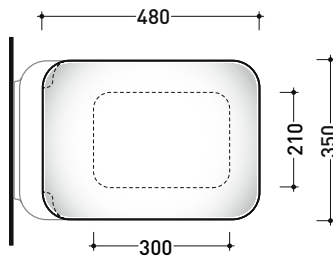

NLCW03

Soft-closing thermosetting wrapping seat & cover

Complements: Nile goclean wall hung wc (NL118G)

Package dim.

Weight kg 2

Pz. Pallet n° -

vista zenitale / zenital view

vista laterale / lateral view

vista frontale / frontal view

sizes in mm

Please consider a 2% tolerance on indicated measurements