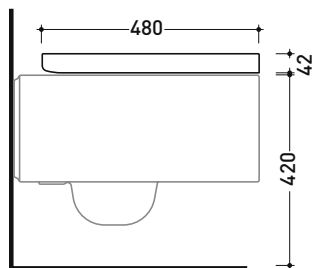

NLCW03

Soft-closing thermosetting wrapping seat & cover

Complements: Nile goclean wall hung wc (NL118G)

Package dim.

Weight kg 2

Pz. Pallet n° -

vista zenitale / zenital view

vista laterale / lateral view

vista frontale / frontal view

sizes in mm

Please consider a 2% tolerance on indicated measurements