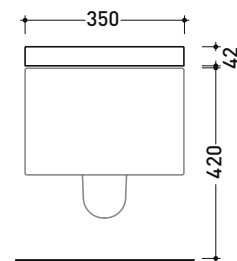

NLCW03

Soft-closing thermosetting wrapping seat & cover

Complements: Nile goclean wall hung wc (NL118G)

Package dim.

Weight kg 2

Pz. Pallet n° -

vista zenitale / zenital view

vista laterale / lateral view

vista frontale / frontal view

sizes in mm

Please consider a 2% tolerance on indicated measurements