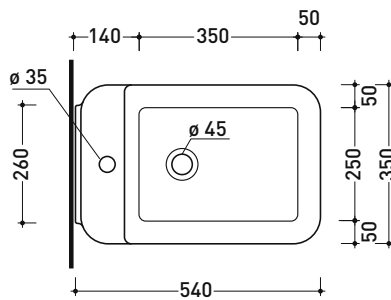

NL218

Wall hung single-hole bidet

• with overflow • without tap hole on demand

Complements: **Line taps bidet:** ONE - NOKÉ - SI - FOLD - X1 - STIL
Line accessories: TWO - HOOP - FOLD

Technical accessories: **Universal fixing bracket for wall hung wc/bidet (41/P)**
Short chrome siphon for bidet (SIFB/CR)
Stop & Go drain (PLSG)
CERAMIC Stop & Go drain (PLCE)
Two piece set chrome tap filters (RF026)

Package dim.

Weight **23 kg**

Pz. Pallet n° **15**

CE UNI EN 14528 - CL20 Dop-No14528

vista zenitale / zenital view

vista laterale / lateral view

sezione longitudinale / section

vista retro / back view

sizes in mm

Please consider a 2% tolerance on indicated measurements