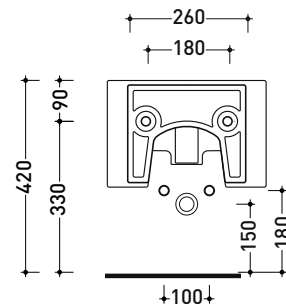

NL218

Wall hung single-hole bidet

• with overflow • without tap hole on demand

Complements: **Line taps bidet:** ONE - NOKÉ - SI - FOLD - X1 - STIL
Line accessories: TWO - HOOP - FOLD

Technical accessories: **Universal fixing bracket for wall hung wc/bidet (41/P)**
Short chrome siphon for bidet (SIFB/CR)
Stop & Go drain (PLSG)
CERAMIC Stop & Go drain (PLCE)
Two piece set chrome tap filters (RF026)

Package dim.

Weight **23 kg**

Pz. Pallet n° **15**

CE UNI EN 14528 - CL20 Dop-No14528

vista zenitale / zenital view

vista laterale / lateral view

sezione longitudinale / section

vista retro / back view

sizes in mm

Please consider a 2% tolerance on indicated measurements