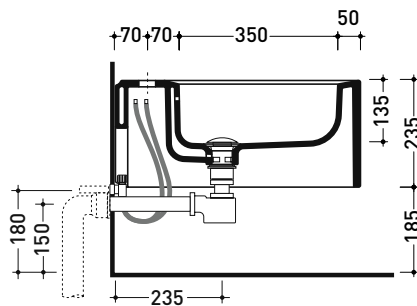

NL218

Wall hung single-hole bidet

• with overflow • without tap hole on demand

Complements: **Line taps bidet:** ONE - NOKÉ - SI - FOLD - X1 - STIL
Line accessories: TWO - HOOP - FOLD

Technical accessories: **Universal fixing bracket for wall hung wc/bidet (41/P)**
Short chrome siphon for bidet (SIFB/CR)
Stop & Go drain (PLSG)
CERAMIC Stop & Go drain (PLCE)
Two piece set chrome tap filters (RF026)

Package dim.

Weight **23 kg**

Pz. Pallet n° **15**

CE UNI EN 14528 - CL20 Dop-No14528

vista zenitale / zenital view

vista laterale / lateral view

sezione longitudinale / section

vista retro / back view

sizes in mm

Please consider a 2% tolerance on indicated measurements