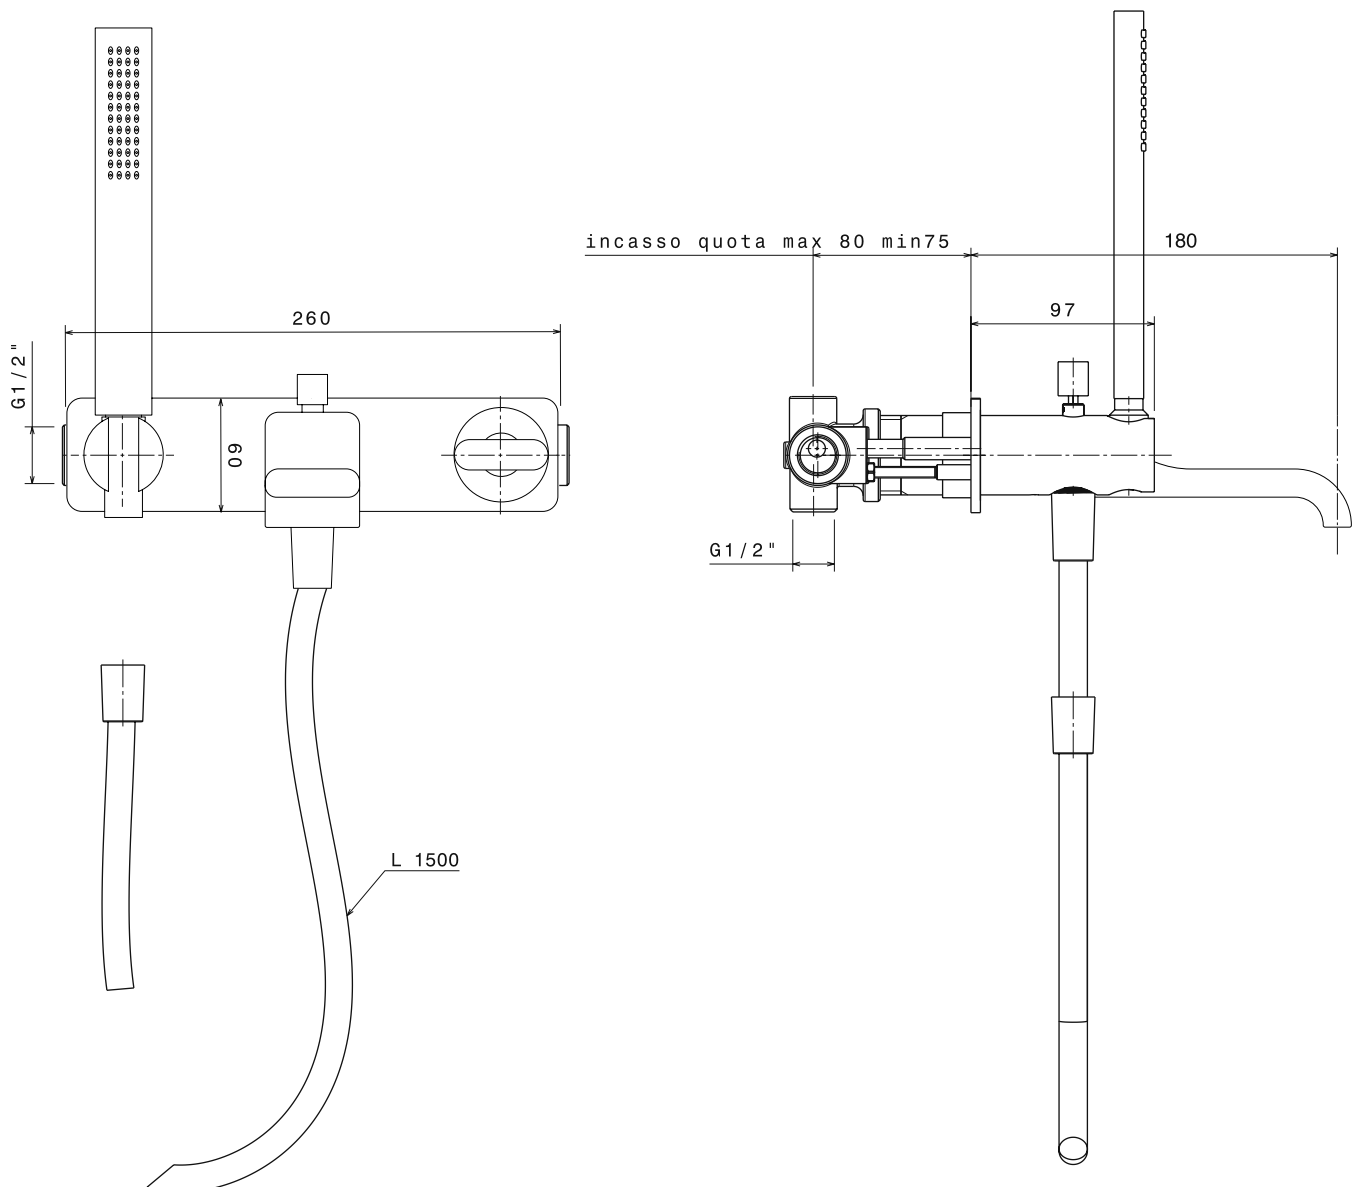

## NK3290

Concealed bath set with spout, mixer and hand-shower

Complements: Line accessories HOOP - TWO

Package dim. 40 x 26 x 14 cm | Weight 5,6 kg | Pz. Pallet n° -

vista zenitale / zenital view

vista frontale / frontal view

vista laterale / lateral view

art. **NK3290**

sizes in mm