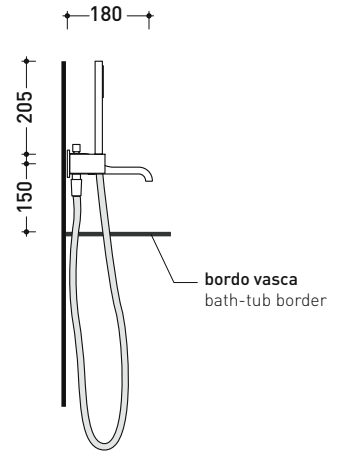

## NK3290

Concealed bath set with spout, mixer and hand-shower

Complements: Line accessories HOOP - TWO

Package dim. 40 x 26 x 14 cm | Weight 5,6 kg | Pz. Pallet n° -

vista zenitale / zenital view

vista frontale / frontal view

vista laterale / lateral view

art. **NK3290**

sizes in mm