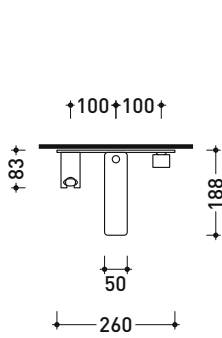

## NK3290

Concealed bath set with spout, mixer and hand-shower

Complements: Line accessories HOOP - TWO

Package dim. 40 x 26 x 14 cm | Weight 5,6 kg | Pz. Pallet n° -

vista zenitale / zenital view

vista frontale / frontal view

vista laterale / lateral view

art. **NK3290**

sizes in mm