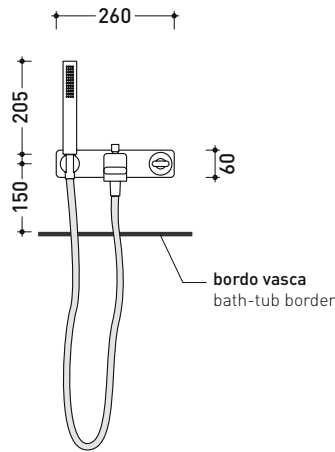

## NK3290

Concealed bath set with spout, mixer and hand-shower

Complements: Line accessories HOOP - TWO

Package dim. 40 x 26 x 14 cm | Weight 5,6 kg | Pz. Pallet n° -

vista zenitale / zenital view

vista frontale / frontal view

vista laterale / lateral view

art. **NK3290**

sizes in mm