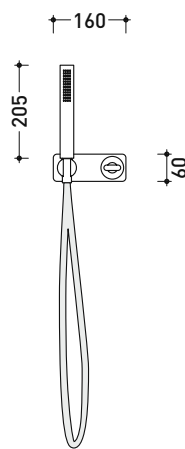

design **PATRICK NORGUET**

2007

NK3280

Concealed shower mixer with diverter and hand-shower

Complements: Line accessories NOKÉ

Package dim. 40 x 26 x 14 cm | Weight 4,2 kg | Pz. Pallet n° -

vista zenitale / zenital view

vista frontale / frontal view

vista laterale / lateral view

sizes in mm

BRASS: finish

glossy chrome

mat black

art. **NK3280**

sizes in mm