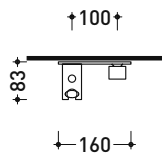

design **PATRICK NORGUET**

2007

NK3280

Concealed shower mixer with diverter and hand-shower

Complements: Line accessories NOKÉ

Package dim. 40 x 26 x 14 cm | Weight 4,2 kg | Pz. Pallet n° -

vista zenitale / zenital view

vista frontale / frontal view

vista laterale / lateral view

sizes in mm

BRASS: finish

glossy chrome

mat black

art. **NK3280**

sizes in mm