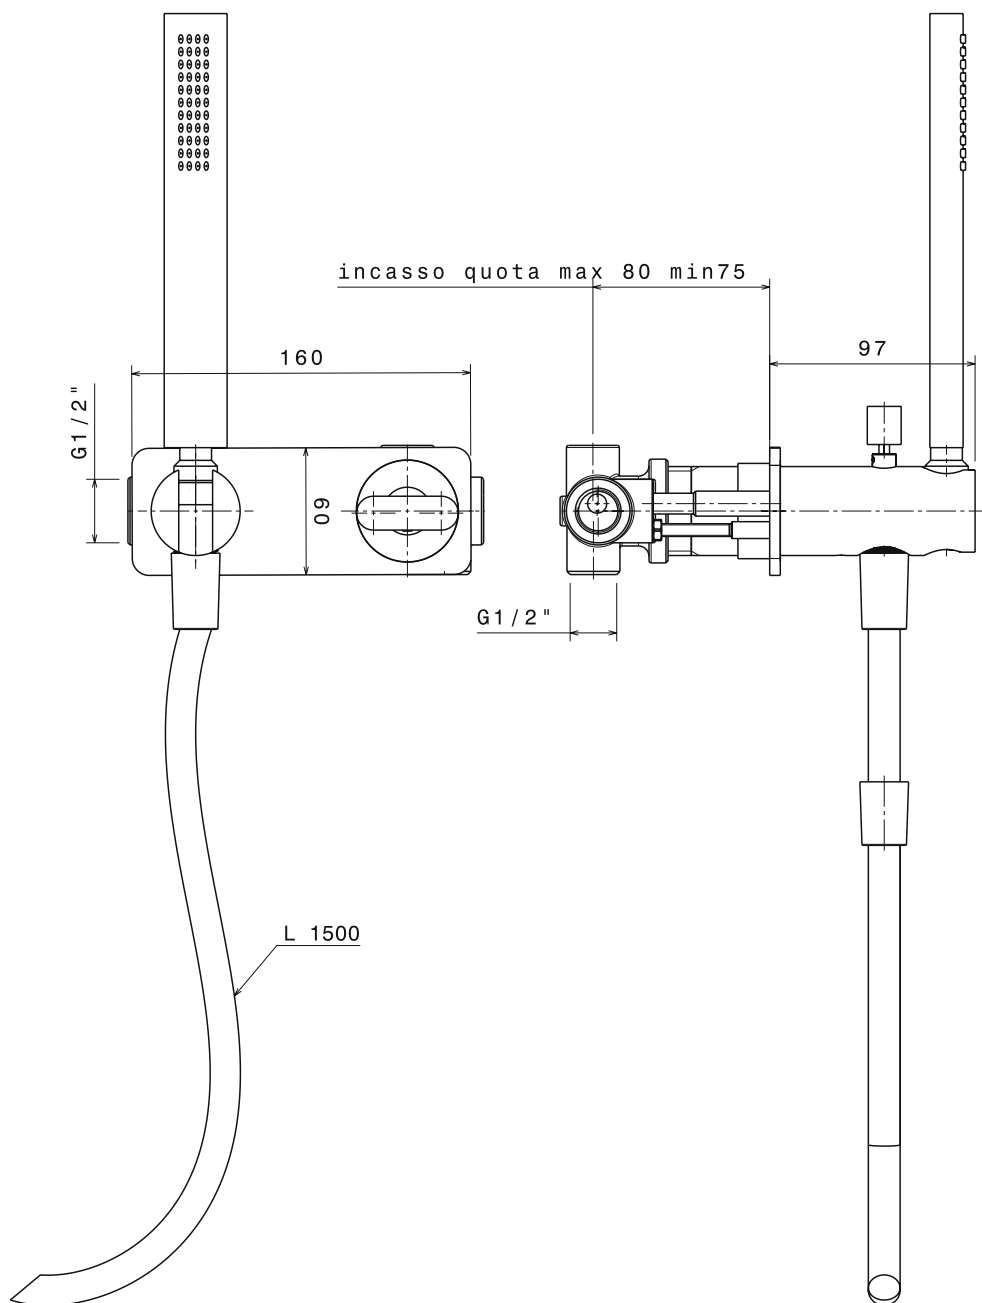

design **PATRICK NORGUET**

2007

NK3280

Concealed shower mixer with diverter and hand-shower

Complements: Line accessories NOKÉ

Package dim. 40 x 26 x 14 cm | Weight 4,2 kg | Pz. Pallet n° -

vista zenitale / zenital view

vista frontale / frontal view

vista laterale / lateral view

sizes in mm

BRASS: finish

glossy chrome

mat black

art. **NK3280**

sizes in mm