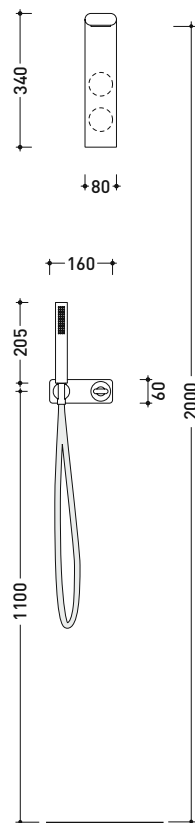

NK3260

Concealed shower set with overhead, mixer and handshower

Complements: Line accessories HOOP - TWO

Package dim. 46 x 36 x 24 cm | Weight 6,8 kg | Pz. Pallet n° -

vista frontale / frontal view

vista laterale / lateral view

sizes in mm

art. **NK3260**

sizes in mm