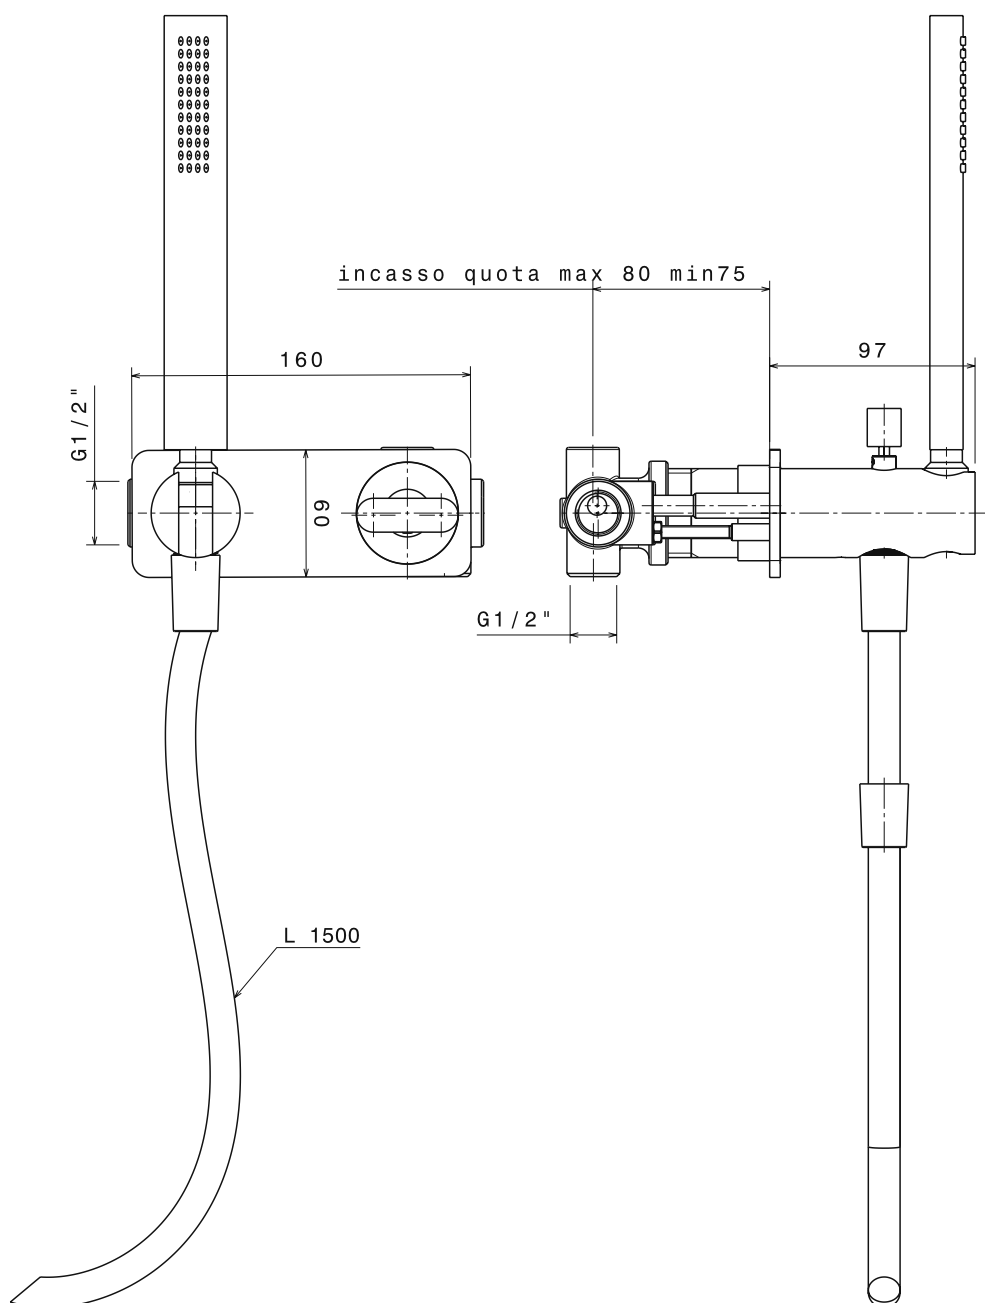

NK3260

Concealed shower set with overhead, mixer and handshower

Complements: Line accessories HOOP - TWO

Package dim. 46 x 36 x 24 cm | Weight 6,8 kg | Pz. Pallet n° -

vista frontale / frontal view

vista laterale / lateral view

sizes in mm

art. **NK3260**

sizes in mm