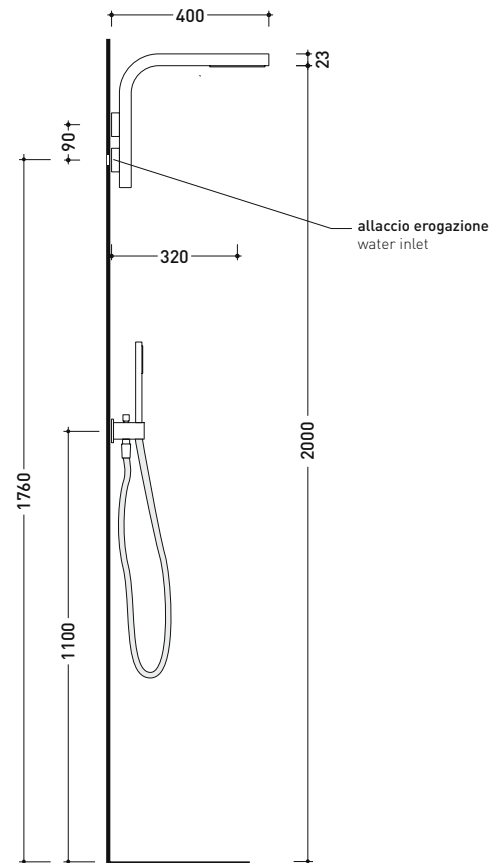

NK3260

Concealed shower set with overhead, mixer and handshower

Complements: Line accessories HOOP - TWO

Package dim. 46 x 36 x 24 cm | Weight 6,8 kg | Pz. Pallet n° -

vista frontale / frontal view

vista laterale / lateral view

sizes in mm

art. **NK3260**

sizes in mm