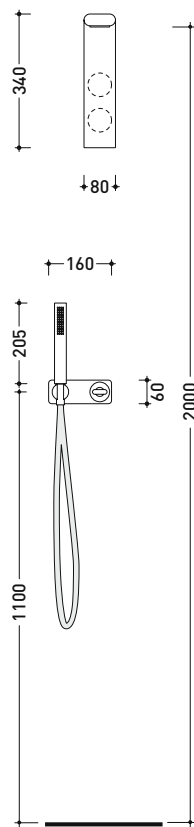

design PATRICK NORGUET

2007

NK3260

Concealed shower set with overhead, mixer and handshower

Complements: Line accessories NOKÉ

Package dim. 46 x 36 x 24 cm | Weight 6,8 kg | Pz. Pallet n° -

vista frontale / frontal view

vista laterale / lateral view

sizes in mm

BRASS: finish

glossy chrome

mat black

art. **NK3260**

sizes in mm