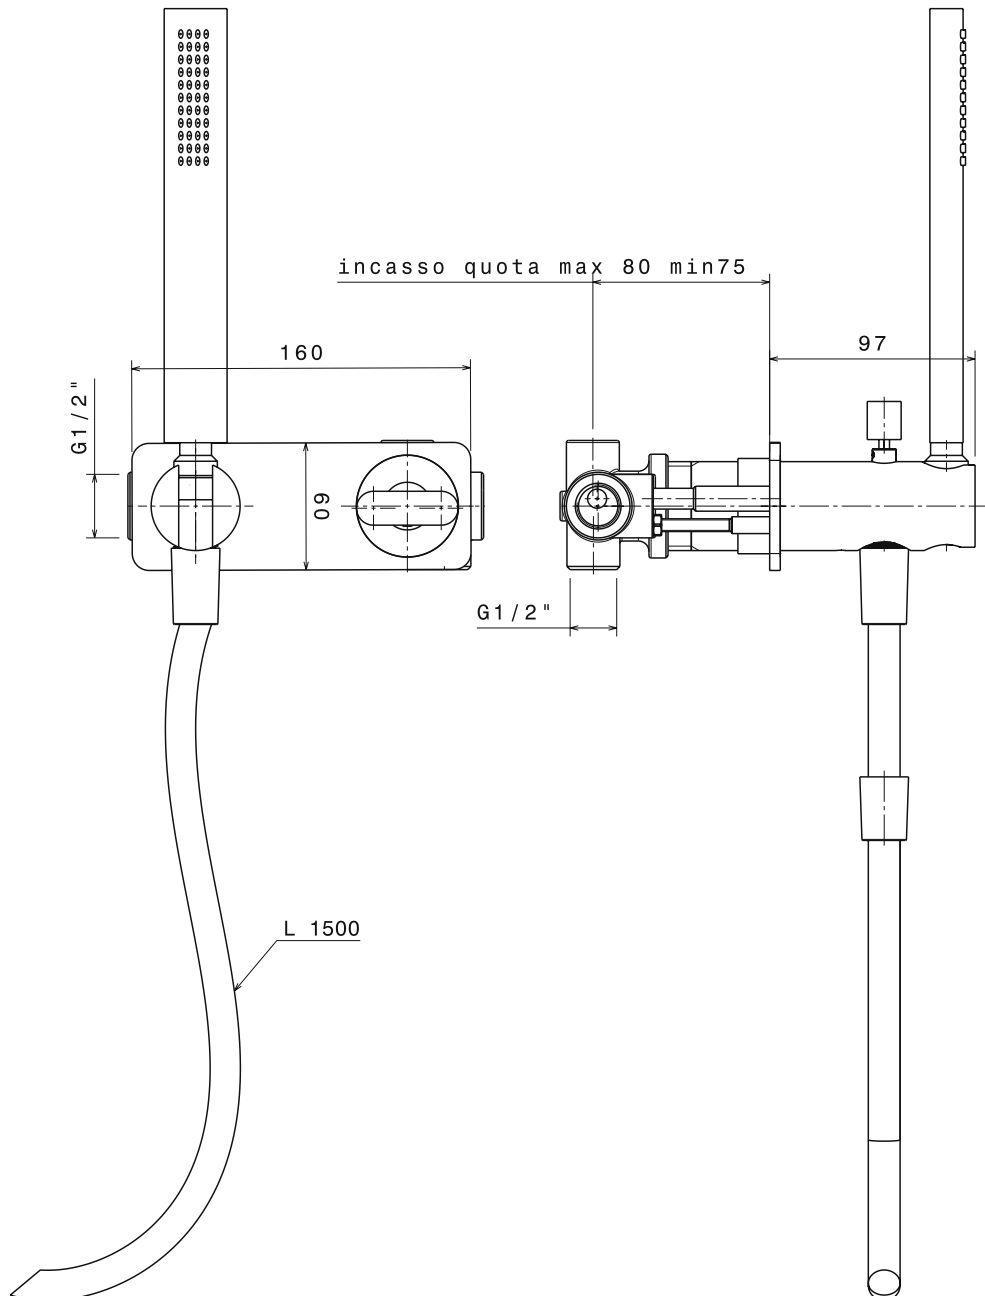

design PATRICK NORGUET

2007

NK3260

Concealed shower set with overhead, mixer and handshower

Complements: Line accessories NOKÉ

Package dim. 46 x 36 x 24 cm | Weight 6,8 kg | Pz. Pallet n° -

vista frontale / frontal view

vista laterale / lateral view

sizes in mm

BRASS: finish

glossy chrome

mat black

art. **NK3260**

sizes in mm