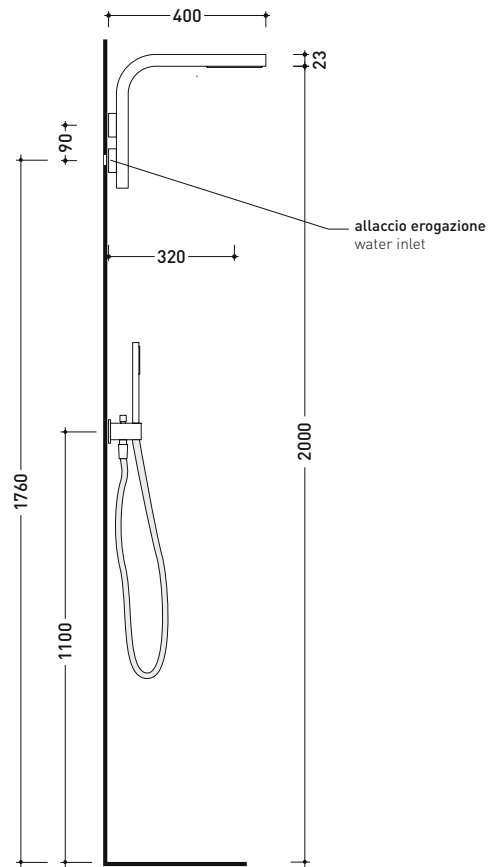

design PATRICK NORGUET

2007

NK3260

Concealed shower set with overhead, mixer and handshower

Complements: Line accessories NOKÉ

Package dim. 46 x 36 x 24 cm | Weight 6,8 kg | Pz. Pallet n° -

vista frontale / frontal view

vista laterale / lateral view

sizes in mm

BRASS: finish

glossy chrome

mat black

art. **NK3260**

sizes in mm