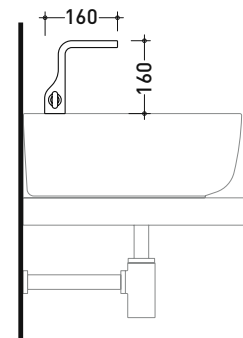

## NK3220

Single lever bidet mixer (drain included)

Complements: Line accessories NOKÉ

Package dim. 39 x 17 x 8 cm | Weight 2 kg | Pz. Pallet n° -

vista zenitale / zenital view

vista frontale / frontal view

vista laterale / lateral view

sizes in mm

BRASS: finish

glossy chrome

mat black

art. **NK3220**

sizes in mm