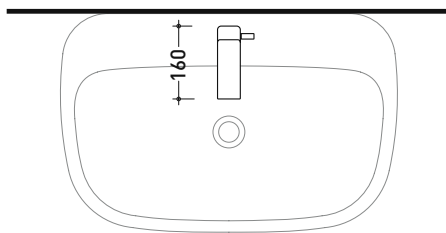

## NK3220

Single lever bidet mixer (drain included)

Complements: Line accessories NOKÉ

Package dim. 39 x 17 x 8 cm | Weight 2 kg | Pz. Pallet n° -

vista zenitale / zenital view

vista frontale / frontal view

vista laterale / lateral view

sizes in mm

BRASS: finish

glossy chrome

mat black

art. **NK3220**

sizes in mm