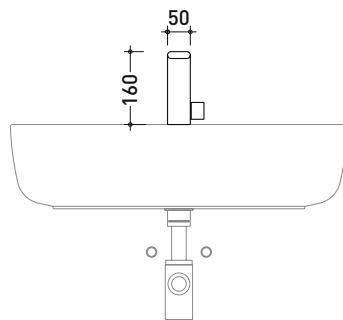

## NK3220

Single lever bidet mixer (drain included)

Complements: Line accessories NOKÉ

Package dim. 39 x 17 x 8 cm | Weight 2 kg | Pz. Pallet n° -

vista zenitale / zenital view

vista frontale / frontal view

vista laterale / lateral view

sizes in mm

BRASS: finish

glossy chrome

mat black

art. **NK3220**

sizes in mm