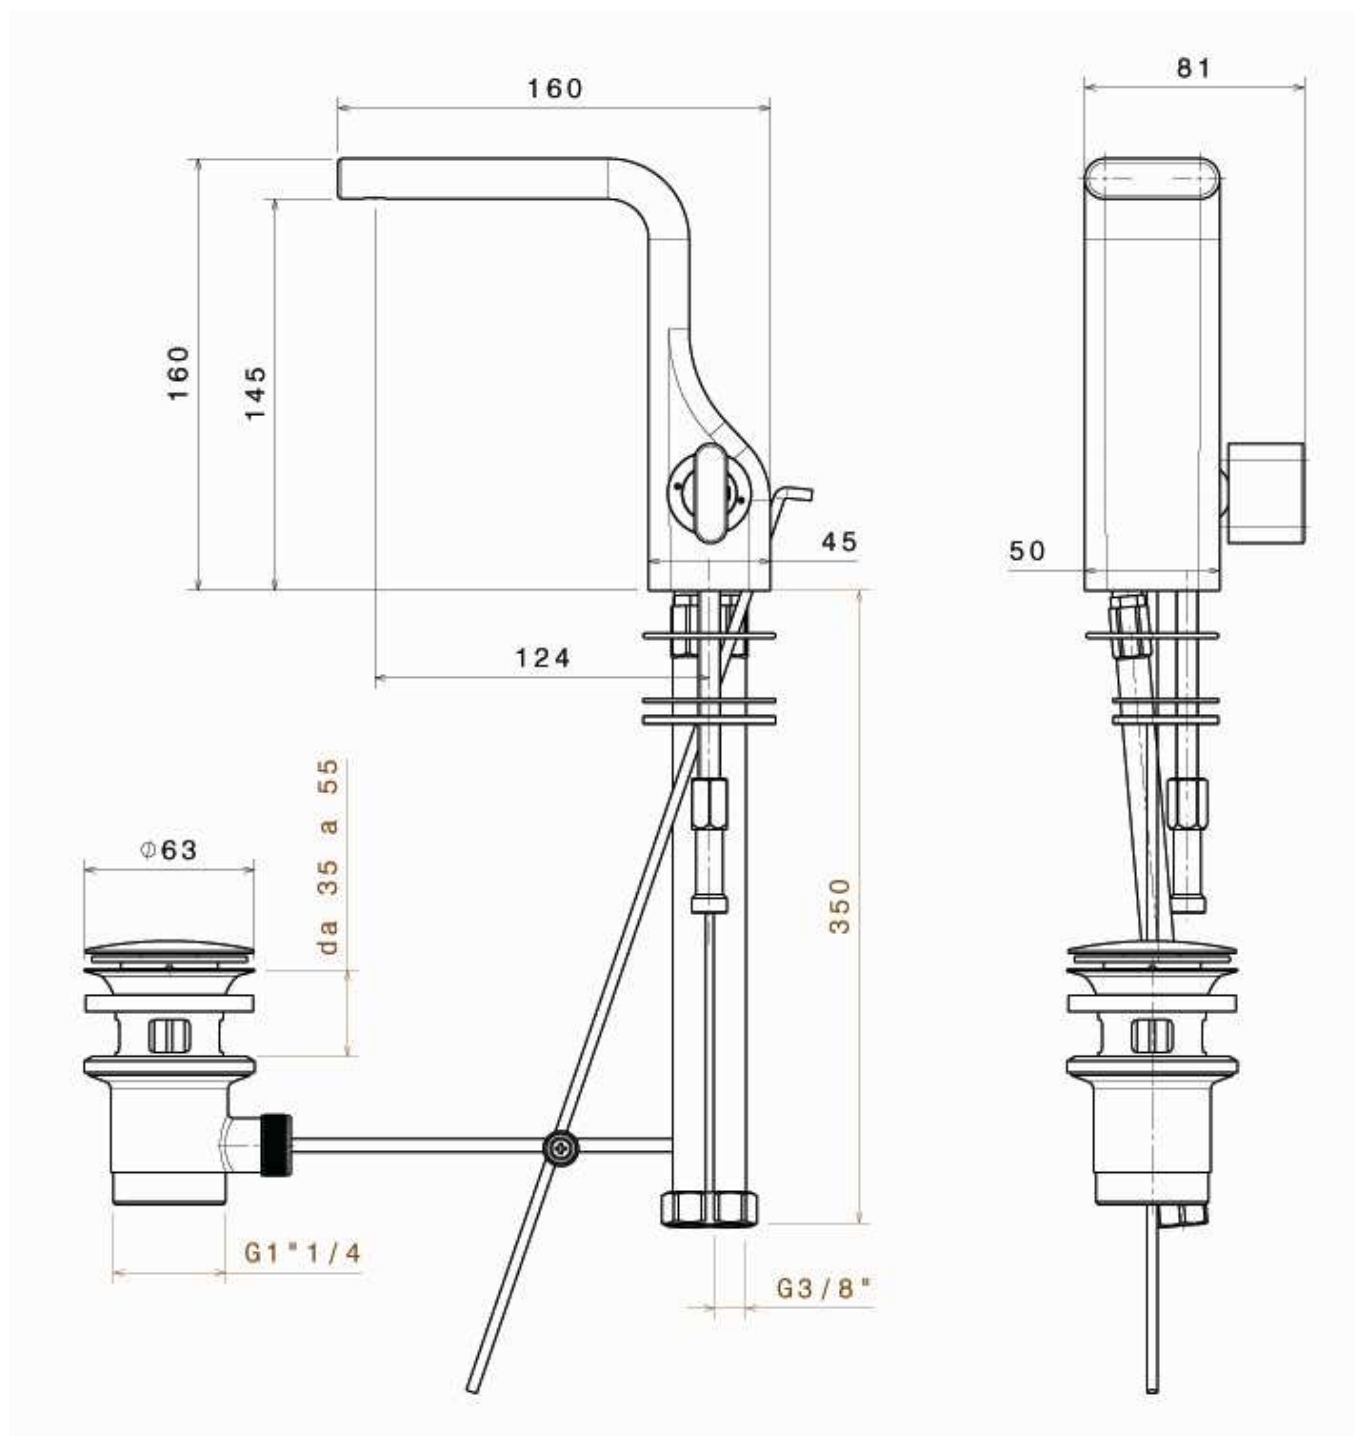

## NK3220

Single lever bidet mixer (drain included)

Complements: Line accessories NOKÉ

Package dim. 39 x 17 x 8 cm | Weight 2 kg | Pz. Pallet n° -

vista zenitale / zenital view

vista frontale / frontal view

vista laterale / lateral view

sizes in mm

BRASS: finish

glossy chrome

mat black

art. **NK3220**

sizes in mm