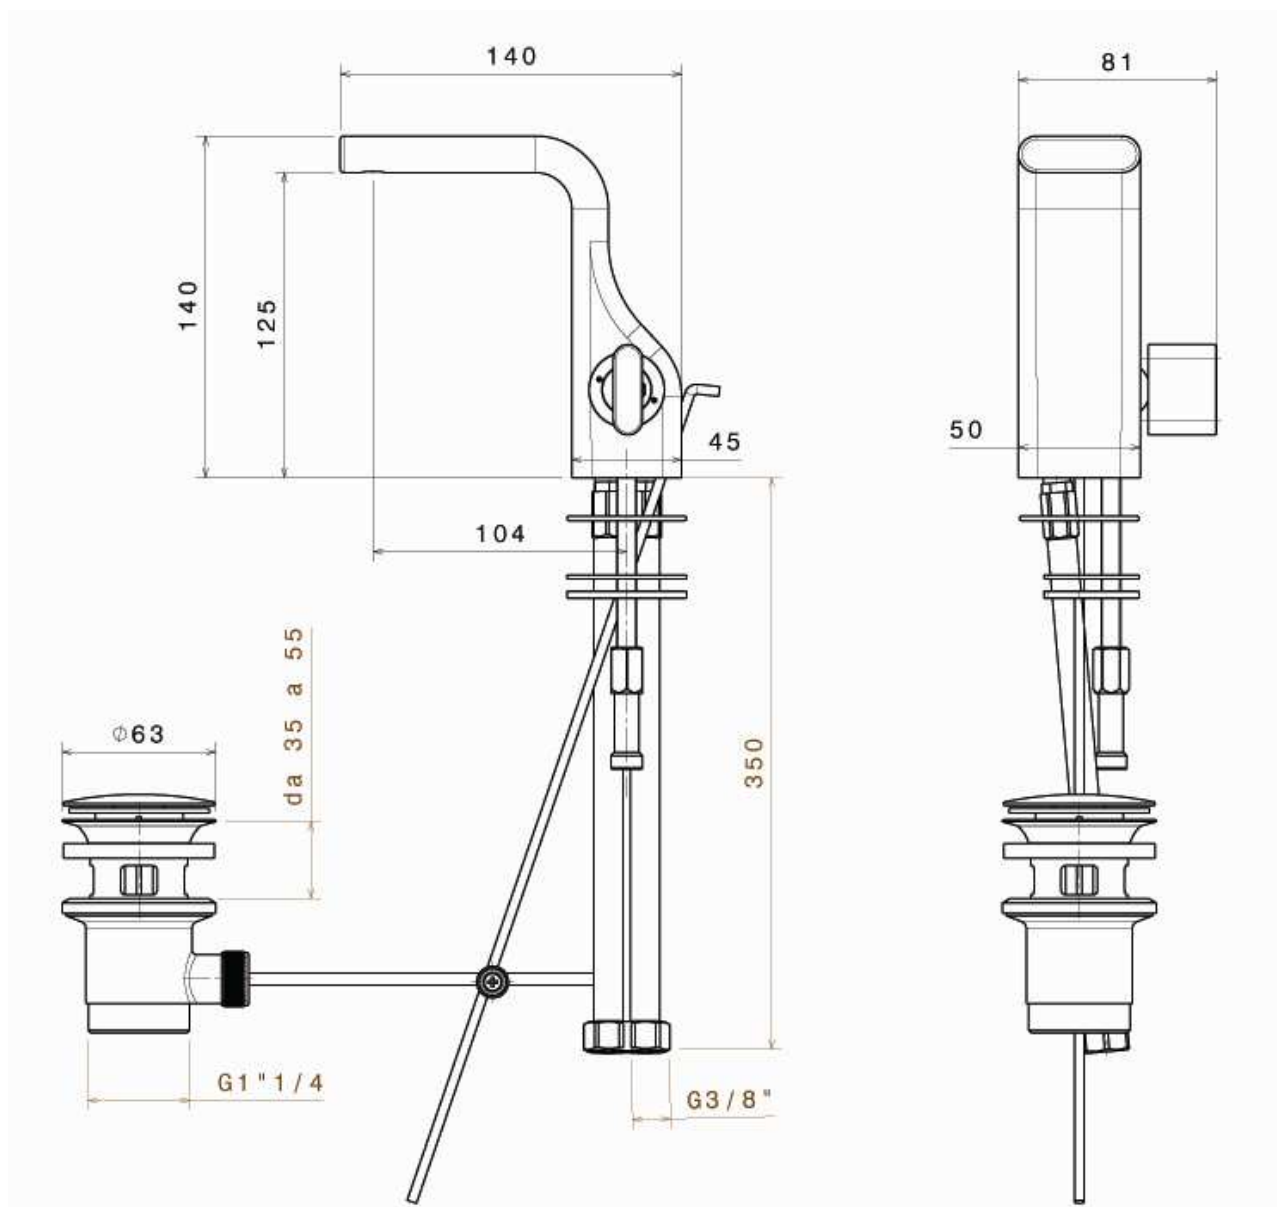

NK3210

Single lever bidet mixer (drain included)

Complements: Line accessories HOOP - TWO

Package dim. 39 x 17 x 8 cm | Weight 2 kg | Pz. Pallet n° -

vista zenitale / zenital view

vista laterale / lateral view

vista frontale / frontal view

sizes in mm

art. **NK3210**

sizes in mm