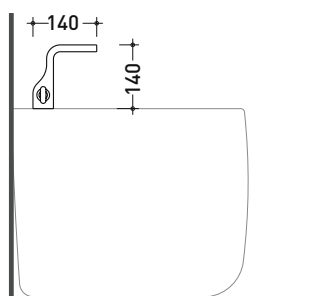

NK3210

Single lever bidet mixer (drain included)

Complements: Line accessories HOOP - TWO

Package dim. 39 x 17 x 8 cm | Weight 2 kg | Pz. Pallet n° -

vista zenitale / zenital view

vista laterale / lateral view

vista frontale / frontal view

sizes in mm

art. **NK3210**

sizes in mm