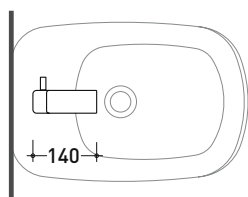

NK3210

Single lever bidet mixer (drain included)

Complements: Line accessories HOOP - TWO

Package dim. 39 x 17 x 8 cm | Weight 2 kg | Pz. Pallet n° -

vista zenitale / zenital view

vista laterale / lateral view

vista frontale / frontal view

sizes in mm

art. **NK3210**

sizes in mm