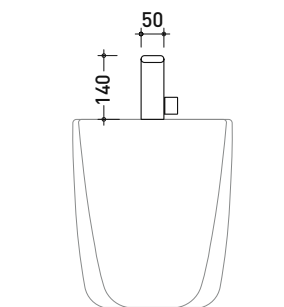

NK3210

Single lever bidet mixer (drain included)

Complements: Line accessories HOOP - TWO

Package dim. 39 x 17 x 8 cm | Weight 2 kg | Pz. Pallet n° -

vista zenitale / zenital view

vista laterale / lateral view

vista frontale / frontal view

sizes in mm

art. **NK3210**

sizes in mm