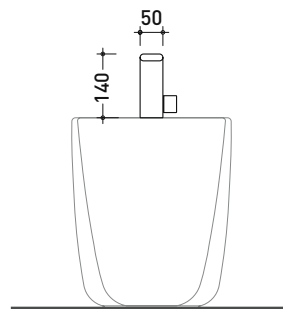

## NK3210

Single lever bidet mixer (drain included)

Complements: Line accessories NOKÉ

Package dim. 39 x 17 x 8 cm | Weight 2 kg | Pz. Pallet n° -

vista zenitale / zenital view

vista laterale / lateral view

vista frontale / frontal view

sizes in mm

BRASS: finish

glossy chrome

mat black

art. **NK3210**

sizes in mm