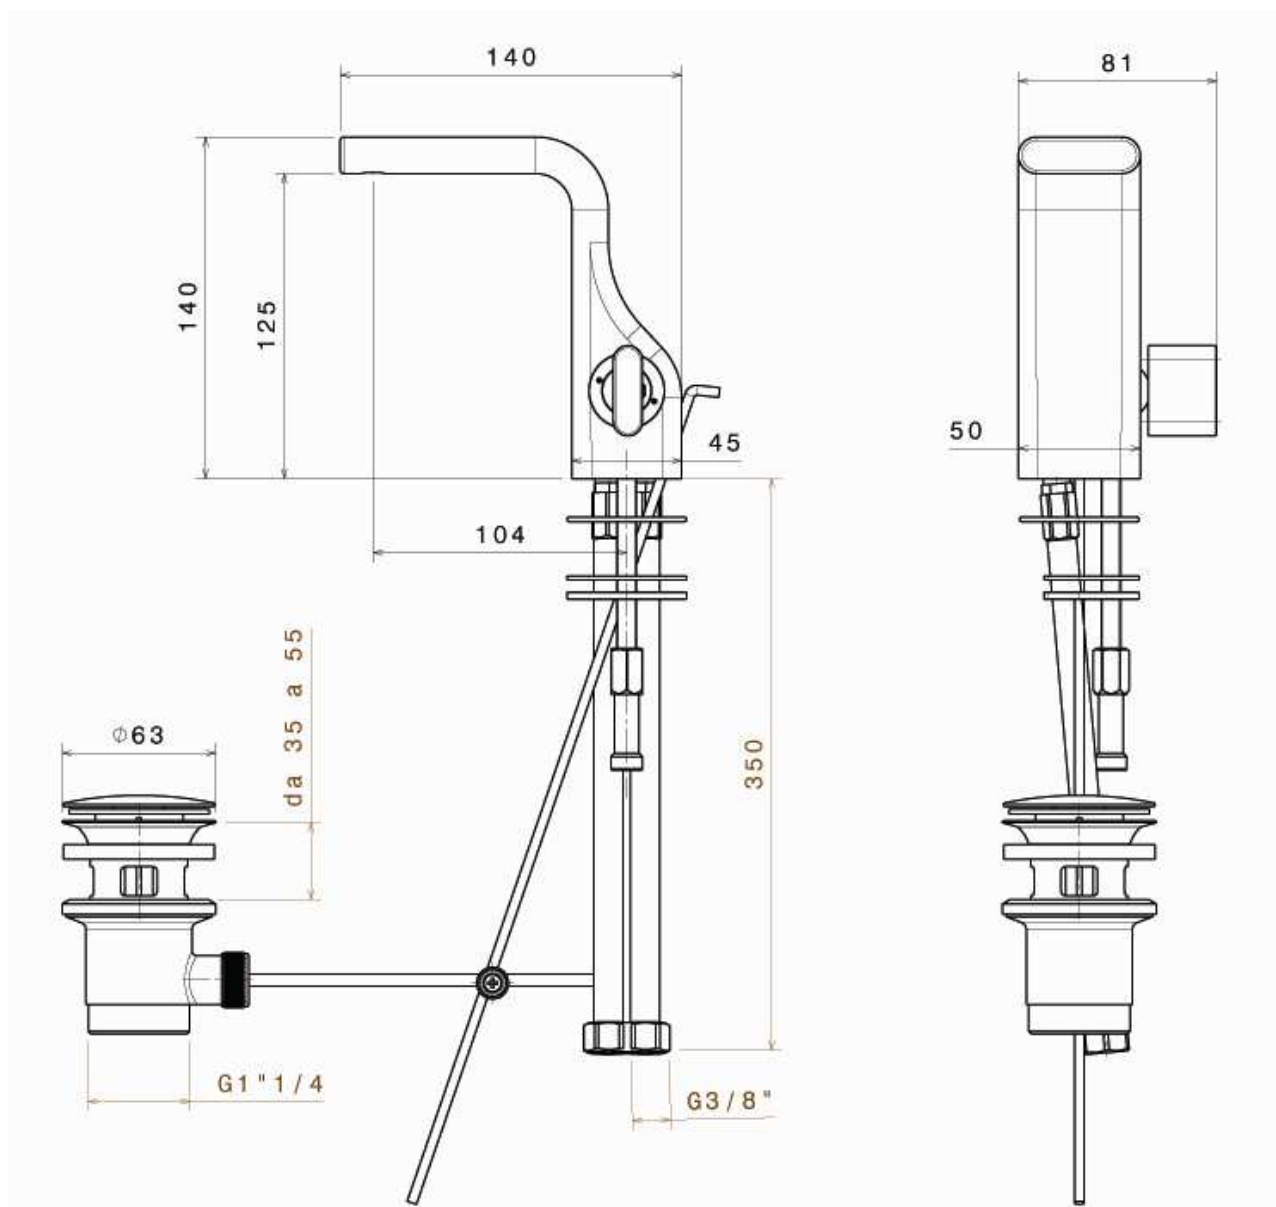

## NK3210

Single lever bidet mixer (drain included)

Complements: Line accessories NOKÉ

Package dim. 39 x 17 x 8 cm | Weight 2 kg | Pz. Pallet n° -

vista zenitale / zenital view

vista laterale / lateral view

vista frontale / frontal view

sizes in mm

BRASS: finish

glossy chrome

mat black

art. **NK3210**

sizes in mm