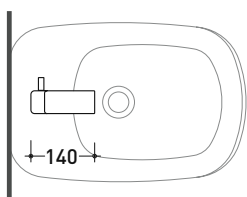

## NK3210

Single lever bidet mixer (drain included)

Complements: Line accessories NOKÉ

Package dim. 39 x 17 x 8 cm | Weight 2 kg | Pz. Pallet n° -

vista zenitale / zenital view

vista laterale / lateral view

vista frontale / frontal view

sizes in mm

BRASS: finish

glossy chrome

mat black

art. **NK3210**

sizes in mm