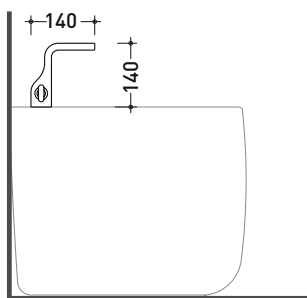

## NK3210

Single lever bidet mixer (drain included)

Complements: Line accessories NOKÉ

Package dim. 39 x 17 x 8 cm | Weight 2 kg | Pz. Pallet n° -

vista zenitale / zenital view

vista laterale / lateral view

vista frontale / frontal view

sizes in mm

BRASS: finish

glossy chrome

mat black

art. **NK3210**

sizes in mm