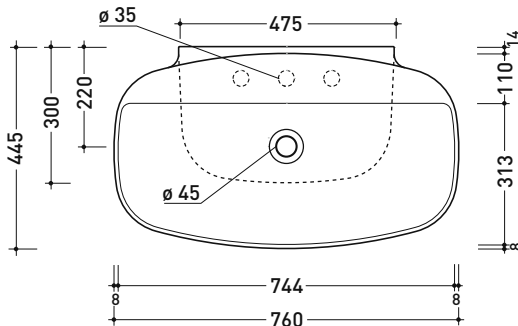

ND75PR Nudaslim 75

Countertop - wall hung basin 75 cm with tap ledge

• with overflow • arranged for three holes tap

Complements: FORTY6 shelf (F6ND)
 CUBIKA wall hung vanity units depth 37 cm
 Line taps basin: ONE - NOKÉ - FOLD - X1 - STIL
 Line accessories: TWO - HOOP - FOLD

Package dim.

Weight 16,5 kg

Pz. Pallet n° 12

CE UNI EN 14688 - CL20 Dop-No14688

vista zenitale / zenital view

vista zenitale / zenital view

vista frontale / frontal view

sezione longitudinale / section

sizes in mm

Please consider a 2% tolerance on indicated measurements