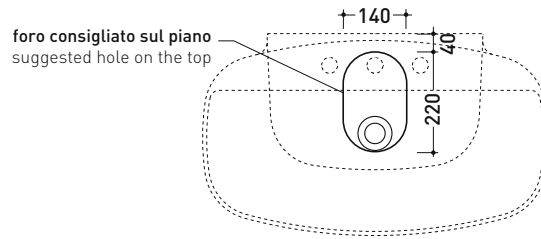

ND75PR Nudaslim 75

Countertop - wall hung basin 75 cm with tap ledge

• with overflow • arranged for three holes tap

Complements: FORTY6 shelf (F6ND)
 CUBIKA wall hung vanity units depth 37 cm
 Line taps basin: ONE - NOKÉ - FOLD - X1 - STIL
 Line accessories: TWO - HOOP - FOLD

Package dim.

Weight 16,5 kg

Pz. Pallet n° 12

CE UNI EN 14688 - CL20 Dop-No14688

vista zenitale / zenital view

vista zenitale / zenital view

vista frontale / frontal view

sezione longitudinale / section

sizes in mm

Please consider a 2% tolerance on indicated measurements