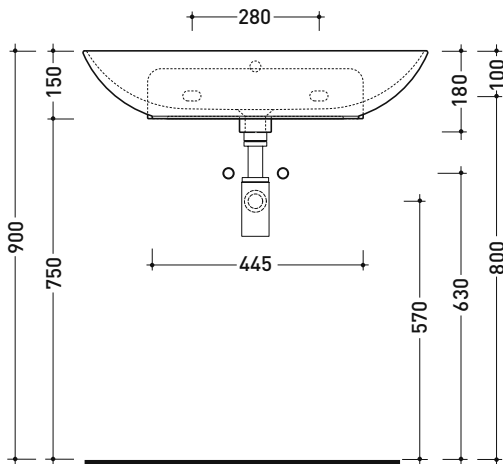

ND75PR Nudaslim 75

Countertop - wall hung basin 75 cm with tap ledge

• with overflow • arranged for three holes tap

Complements: FORTY6 shelf (F6ND)
 CUBIKA wall hung vanity units depth 37 cm
 Line taps basin: ONE - NOKÉ - FOLD - X1 - STIL
 Line accessories: TWO - HOOP - FOLD

Package dim.

Weight 16,5 kg

Pz. Pallet n° 12

CE UNI EN 14688 - CL20 Dop-No14688

vista zenitale / zenital view

vista zenitale / zenital view

vista frontale / frontal view

sezione longitudinale / section

sizes in mm

Please consider a 2% tolerance on indicated measurements