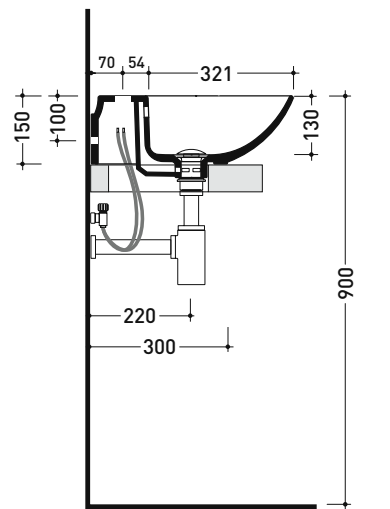

ND75PR Nudaslim 75

Countertop - wall hung basin 75 cm with tap ledge

• with overflow • arranged for three holes tap

Complements: FORTY6 shelf (F6ND)
 CUBIKA wall hung vanity units depth 37 cm
 Line taps basin: ONE - NOKÉ - FOLD - X1 - STIL
 Line accessories: TWO - HOOP - FOLD

Package dim.

Weight 16,5 kg

Pz. Pallet n° 12

CE UNI EN 14688 - CL20 Dop-No14688

vista zenitale / zenital view

vista zenitale / zenital view

vista frontale / frontal view

sezione longitudinale / section

sizes in mm

Please consider a 2% tolerance on indicated measurements